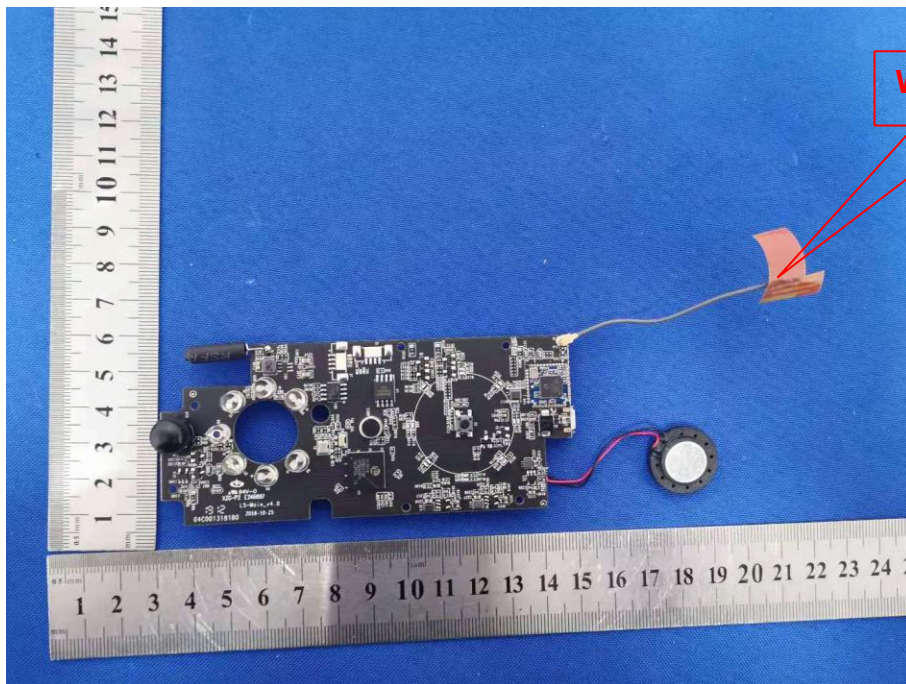

# Internal Photos

WiFi Antenna

433.92M Antenna