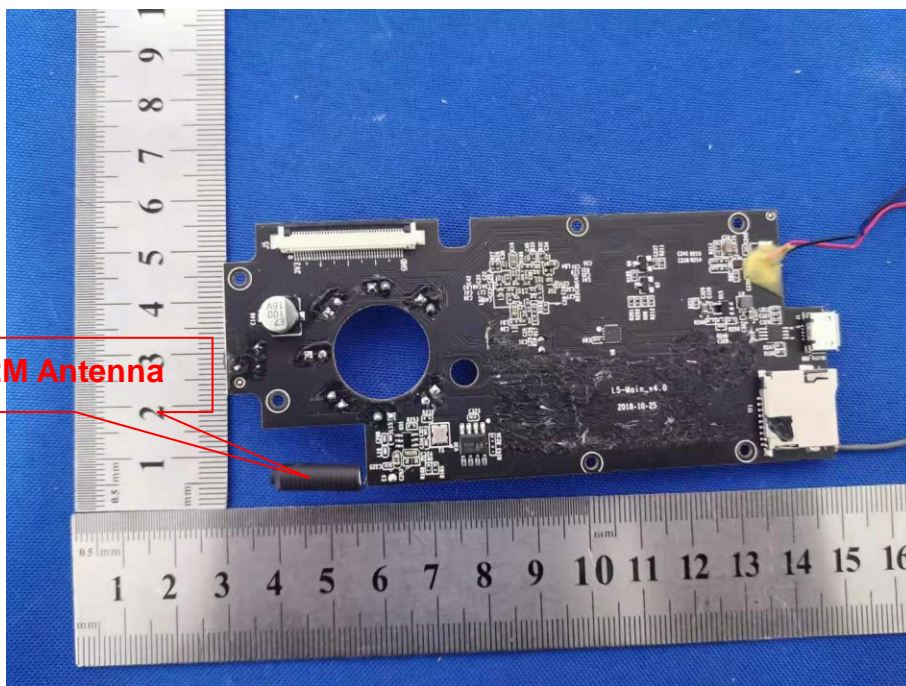

# Internal Photos

WiFi Antenna

433.92M Antenna