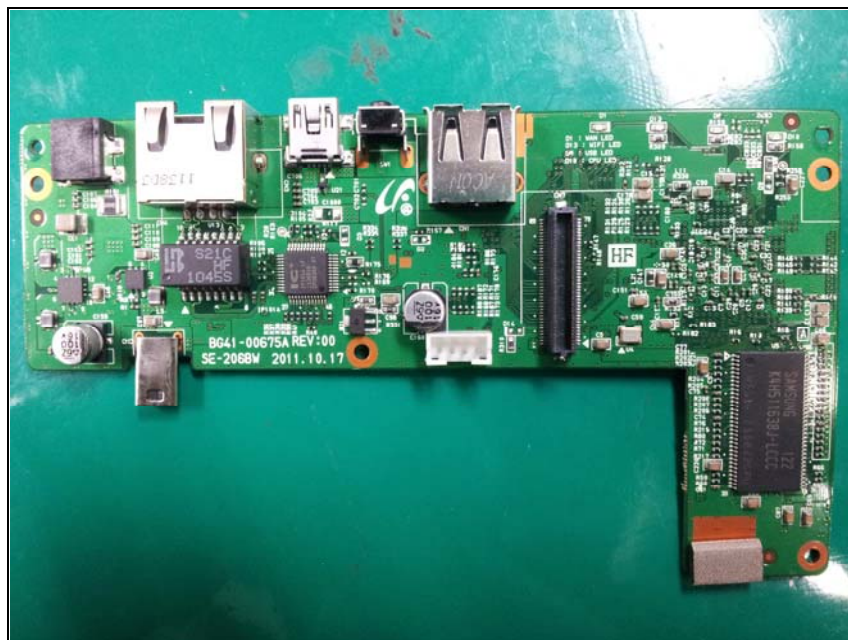

Model : SE-208BW

Internal photos of EUT

Model : SE-208BW

Internal view of EUT

Model : SE-208BW

Top view of Main PCB

Bottom view of Main PCB

Model : SE-208BW

Top view of RF module

Bottom view of RF module

Model : SE-208BW

Top view of DVD Player

Bottom view of DVD Player