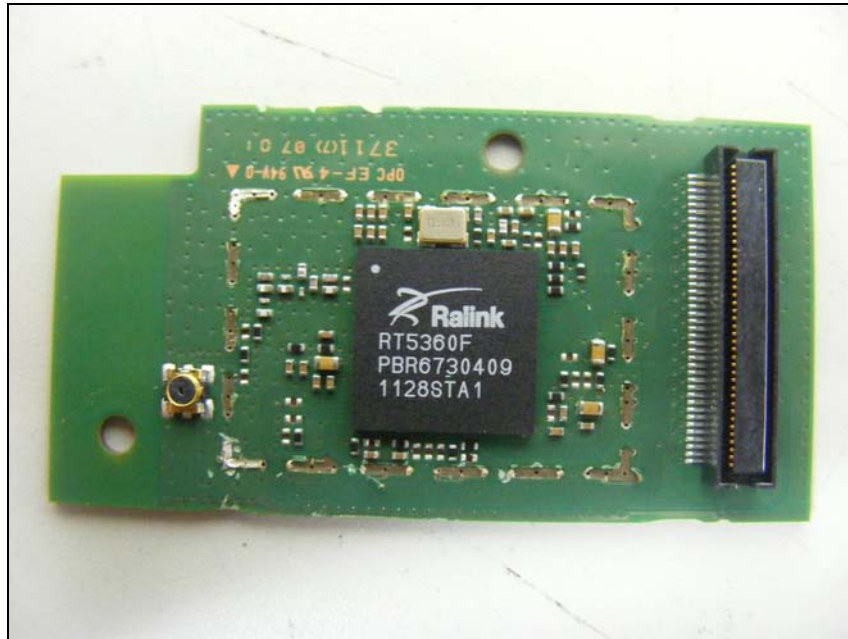

Model : SE-208BW

Internal photos of EUT

Model : SE-208BW

Internal view of EUT

Model : SE-208BW

Top view of Main PCB

Bottom view of Main PCB

Model : SE-208BW

Top view of RF module

Bottom view of RF module

Model : SE-208BW

Top view of DVD Player

Bottom view of DVD Player