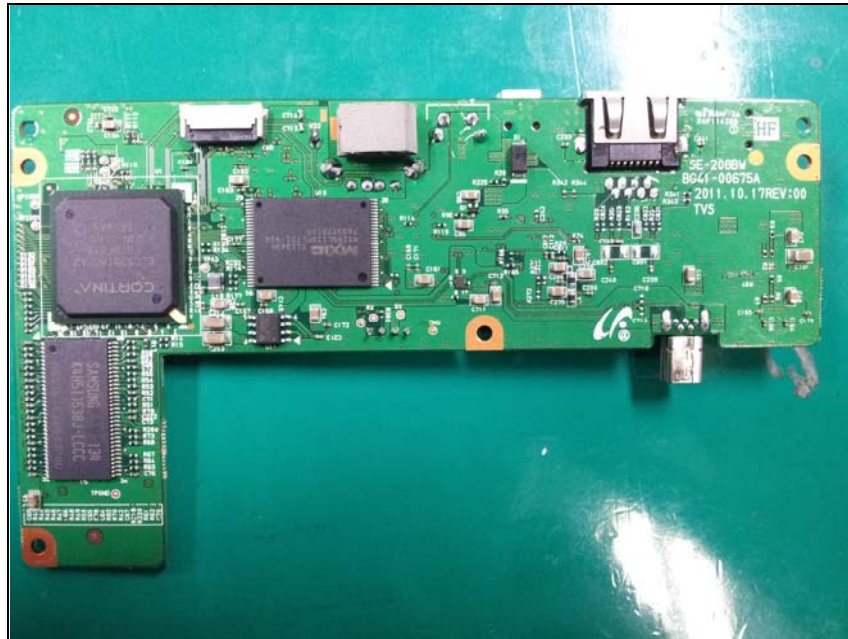

Model : SE-208BW

Internal photos of EUT

Model : SE-208BW

Internal view of EUT

Model : SE-208BW

Top view of Main PCB

Bottom view of Main PCB

Model : SE-208BW

Top view of RF module

Bottom view of RF module

Model : SE-208BW

Top view of DVD Player

Bottom view of DVD Player