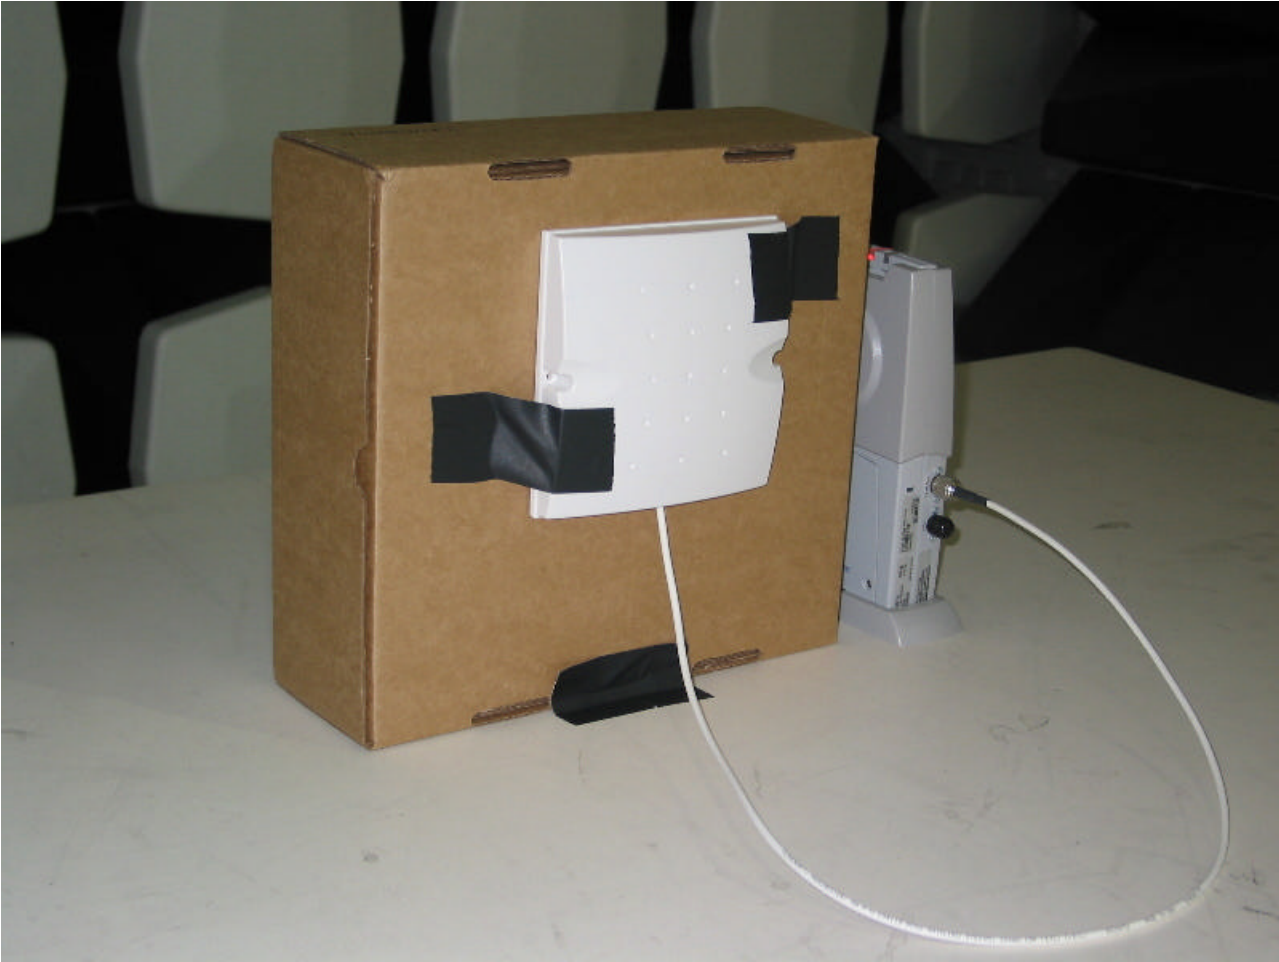

2.4 GHz External Antenna(s) Test Setup Photos

**Nortel Access Point
Models 2230 & 2231**

**FCC Class II Permissive Change request
Industrie Canada Reassessment**

Prepared by:

David Waitt
202 Calvert Drive #217
Cupertino, Ca. 95014
david@waitt.us
(408) 832 7053

Test Setup Photos, Cushcraft S2409P36RTN

Test Setup Photos, Cushcraft S2403BHN36RTN