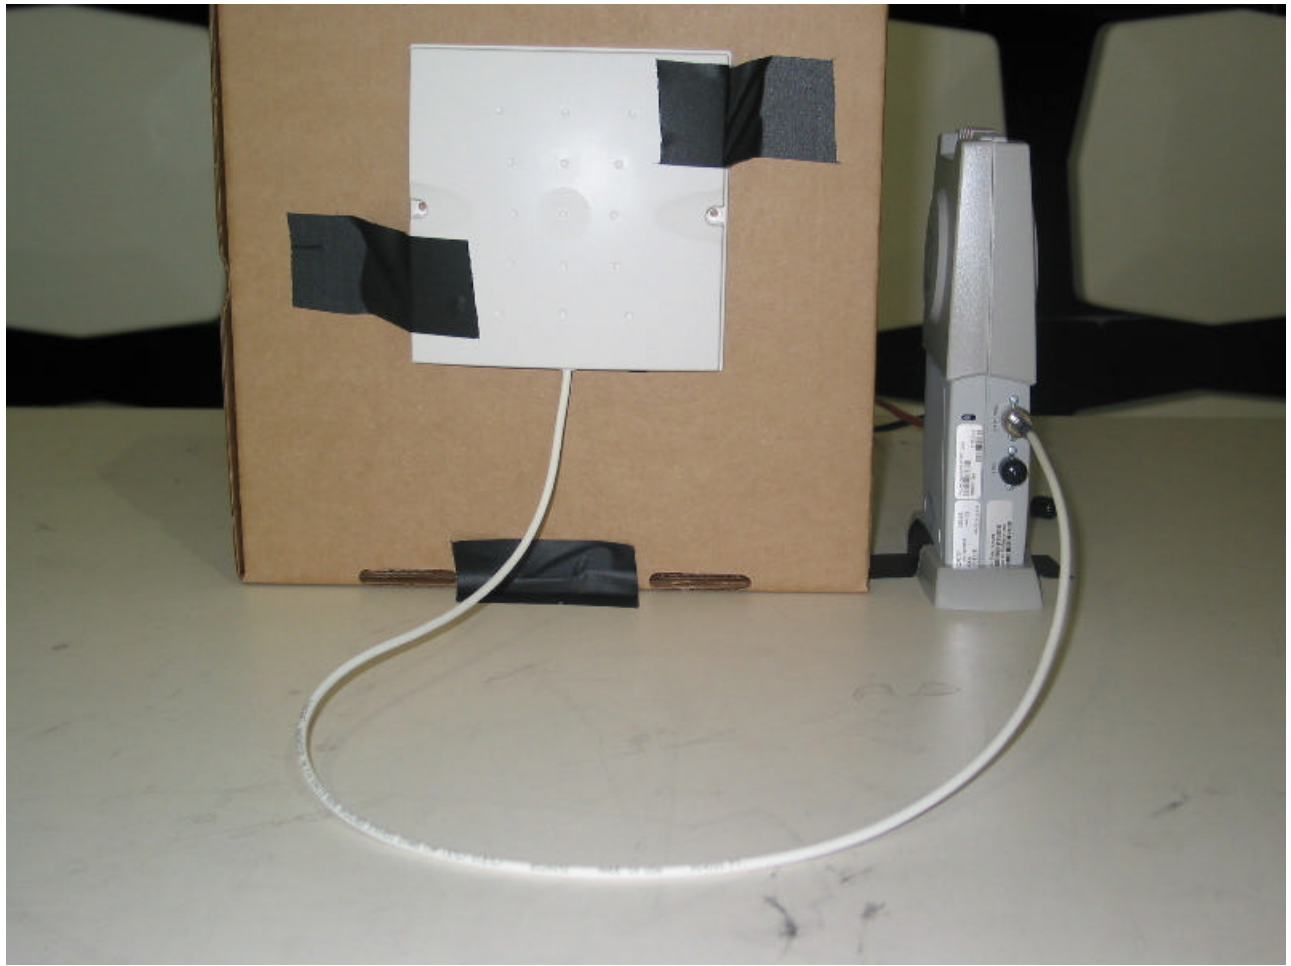

2.4 GHz External Antenna(s) Test Setup Photos

**Nortel Access Point
Models 2230 & 2231**

**FCC Class II Permissive Change request
Industrie Canada Reassessment**

Prepared by:

David Waitt
202 Calvert Drive #217
Cupertino, Ca. 95014
david@waitt.us
(408) 832 7053

Test Setup Photos, Cushcraft S2409P36RTN

Test Setup Photos, Cushcraft S2403BHN36RTN