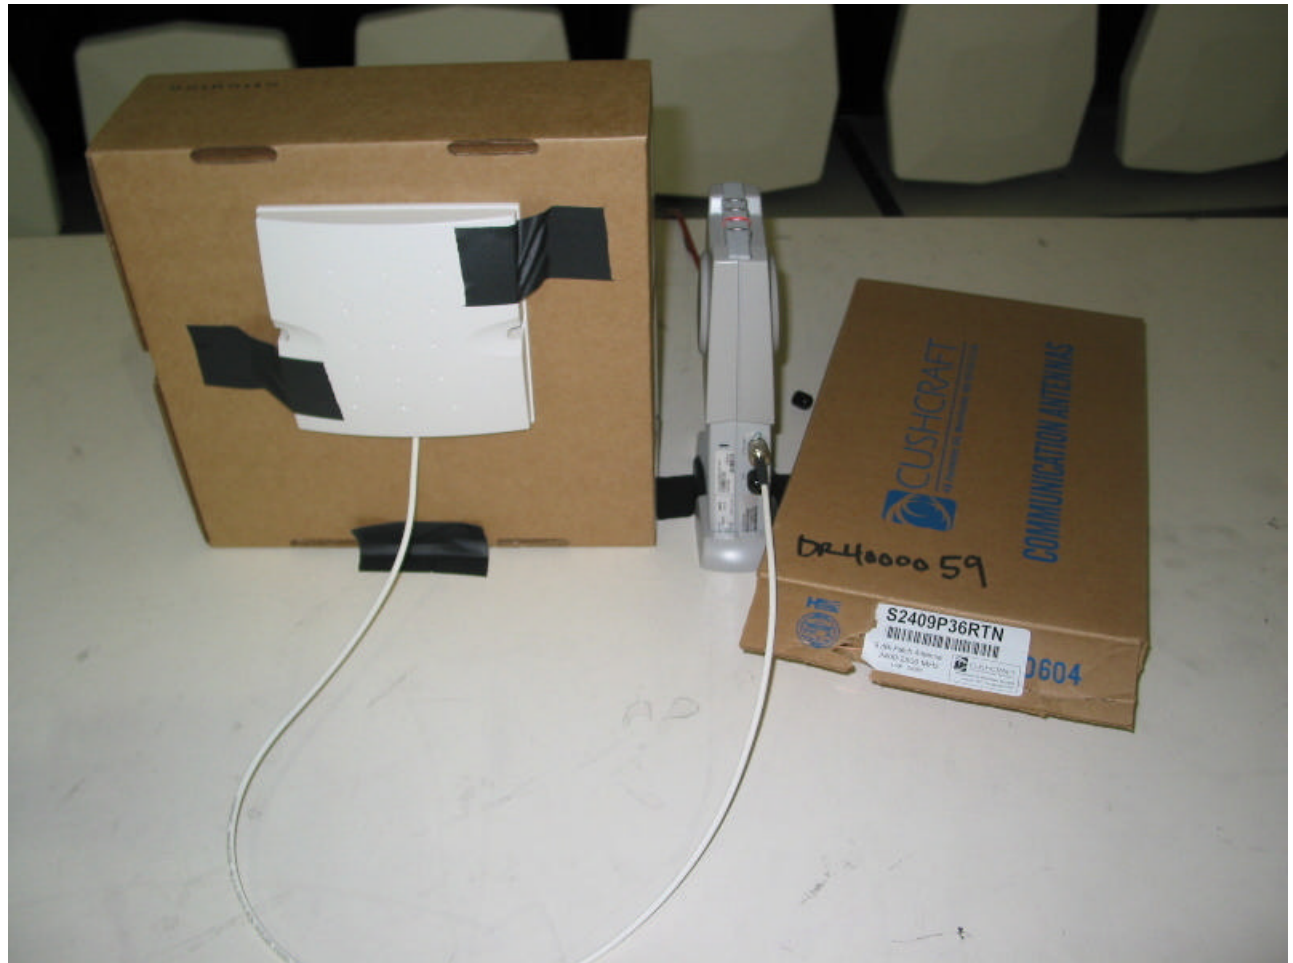

2.4 GHz External Antenna(s) Test Setup Photos

**Nortel Access Point
Models 2230 & 2231**

**FCC Class II Permissive Change request
Industrie Canada Reassessment**

Prepared by:

David Waitt
202 Calvert Drive #217
Cupertino, Ca. 95014
david@waitt.us
(408) 832 7053

Test Setup Photos, Cushcraft S2409P36RTN

Test Setup Photos, Cushcraft S2403BHN36RTN