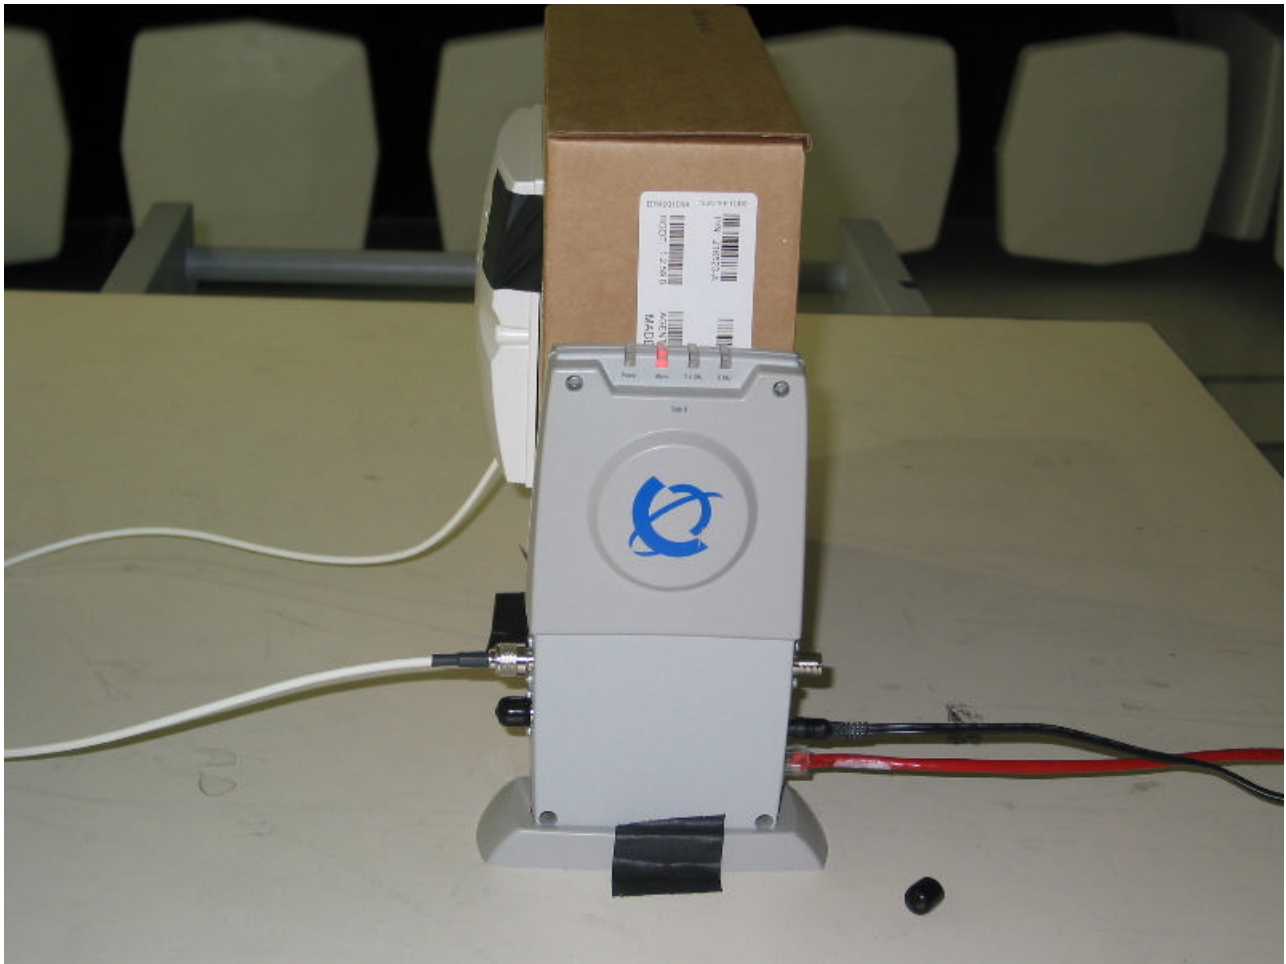

2.4 GHz External Antenna(s) Test Setup Photos

**Nortel Access Point
Models 2230 & 2231**

**FCC Class II Permissive Change request
Industrie Canada Reassessment**

Prepared by:

David Waitt
202 Calvert Drive #217
Cupertino, Ca. 95014
david@waitt.us
(408) 832 7053

Test Setup Photos, Cushcraft S2409P36RTN

Test Setup Photos, Cushcraft S2403BHN36RTN