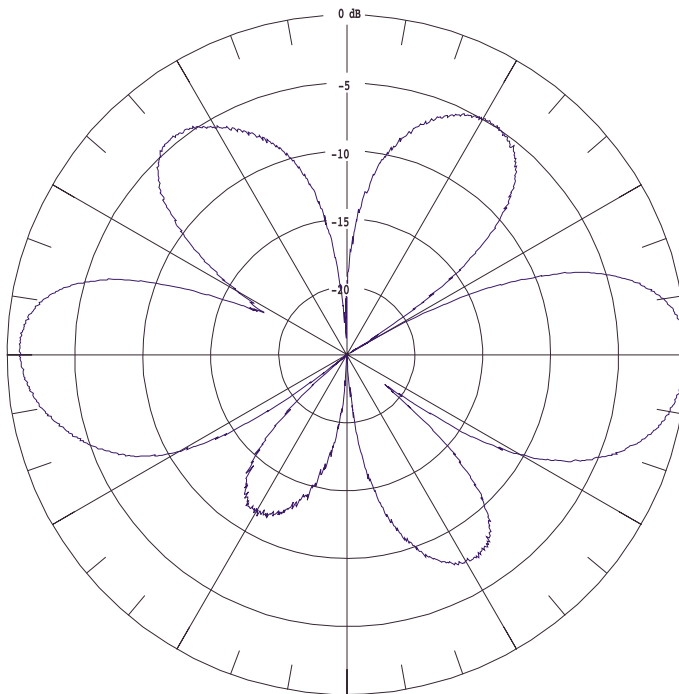

Model Number S2403BH

2400 MHz E-Plane

2400 MHz H-Plane

CUSHCRAFT
CORPORATION

COMMUNICATIONS ANTENNAS

48 Perimeter Road
Manchester, NH 03103, USA
Phone: (603) 627-7877
(800) 258-3860
Fax: (603) 627-1764
(800) 258-3868

Model Number S2403BH

2500 MHz E-Plane

2500 MHz H-Plane