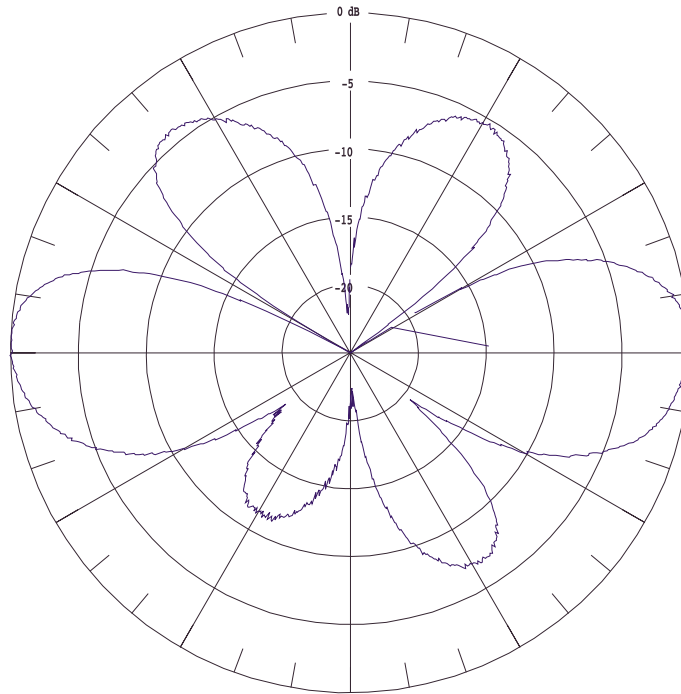

Model Number S2403BH

2400 MHz E-Plane

2400 MHz H-Plane

CUSHCRAFT
CORPORATION

COMMUNICATIONS ANTENNAS

48 Perimeter Road
Manchester, NH 03103, USA
Phone: (603) 627-7877
(800) 258-3860
Fax: (603) 627-1764
(800) 258-3868

www.cushcraft.com

Model Number S2403BH

2450 MHz E-Plane

2450 MHz H-Plane

48 Perimeter Road
Manchester, NH 03103, USA
Phone: (603) 627-7877
(800) 258-3860
Fax: (603) 627-1764
(800) 258-3868

www.cushcraft.com