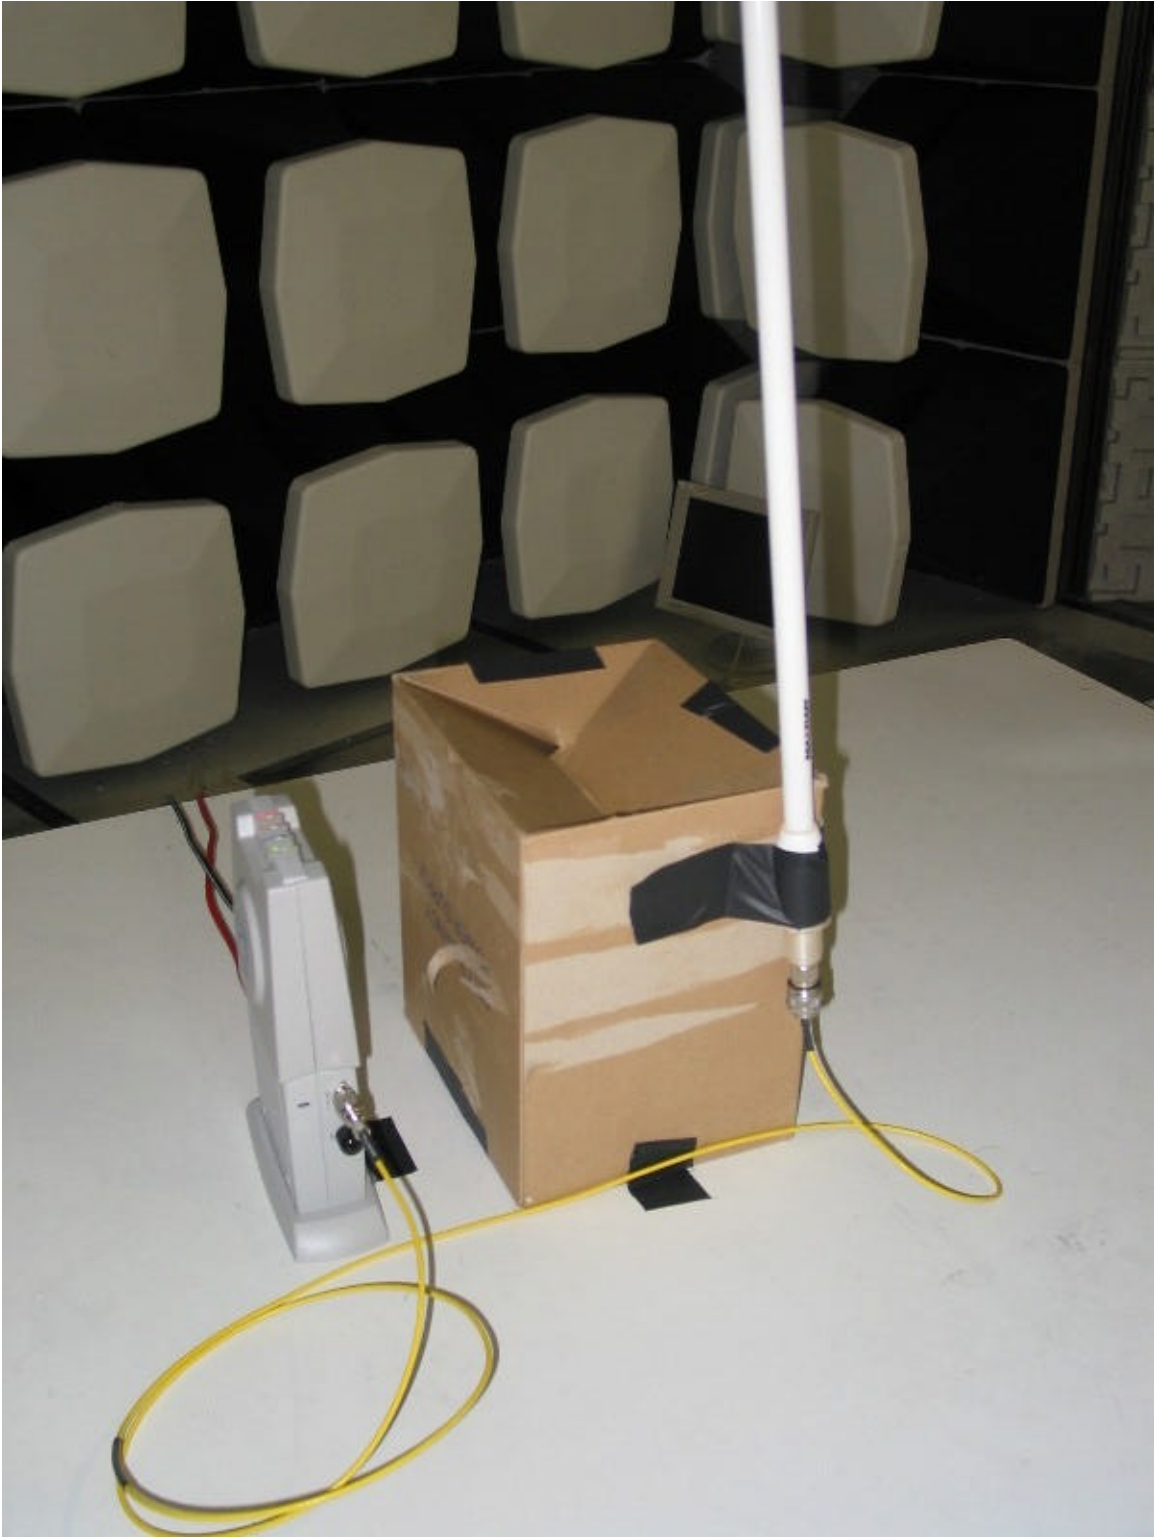

2.5 GHz 8 dBi Omni antenna MaxRad MFB24008