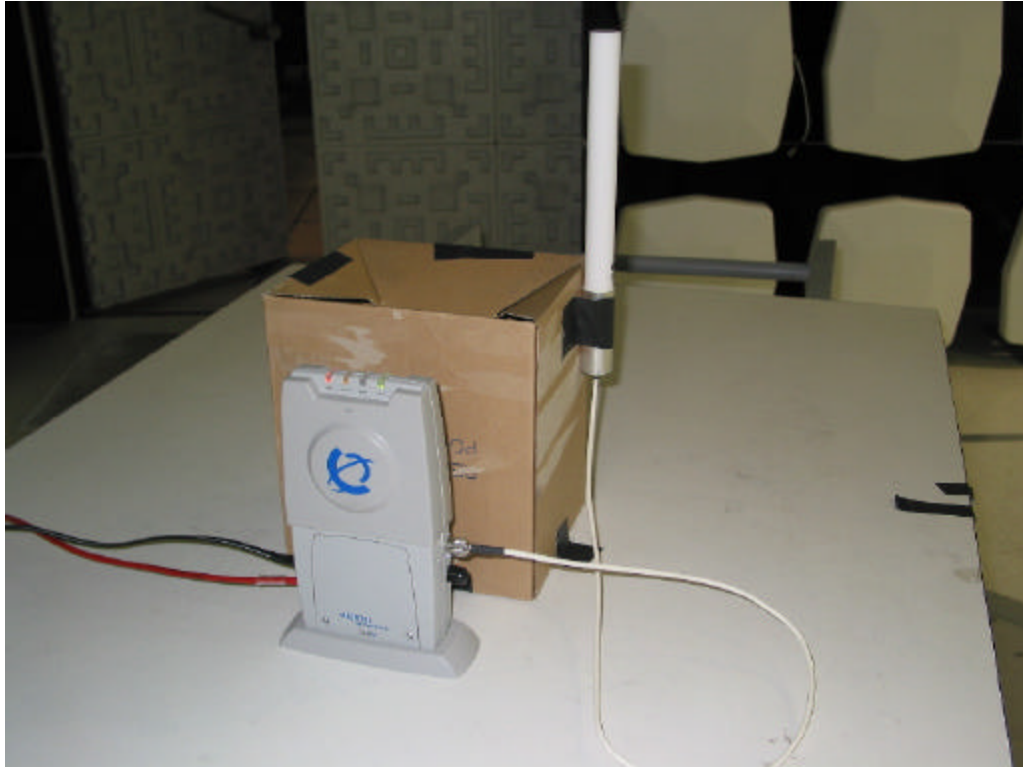

5 GHz 6 dBi Omni antenna Cushcraft S5153WPBX