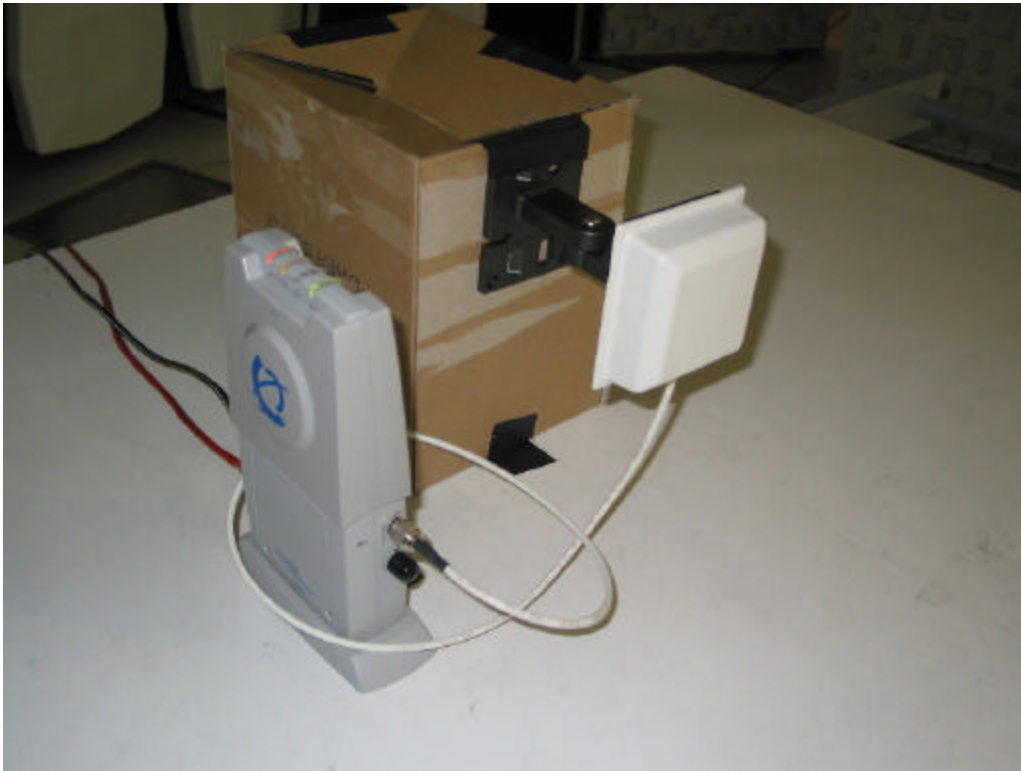

5GHz 14 dBi panel antenna Cushcraft S51514