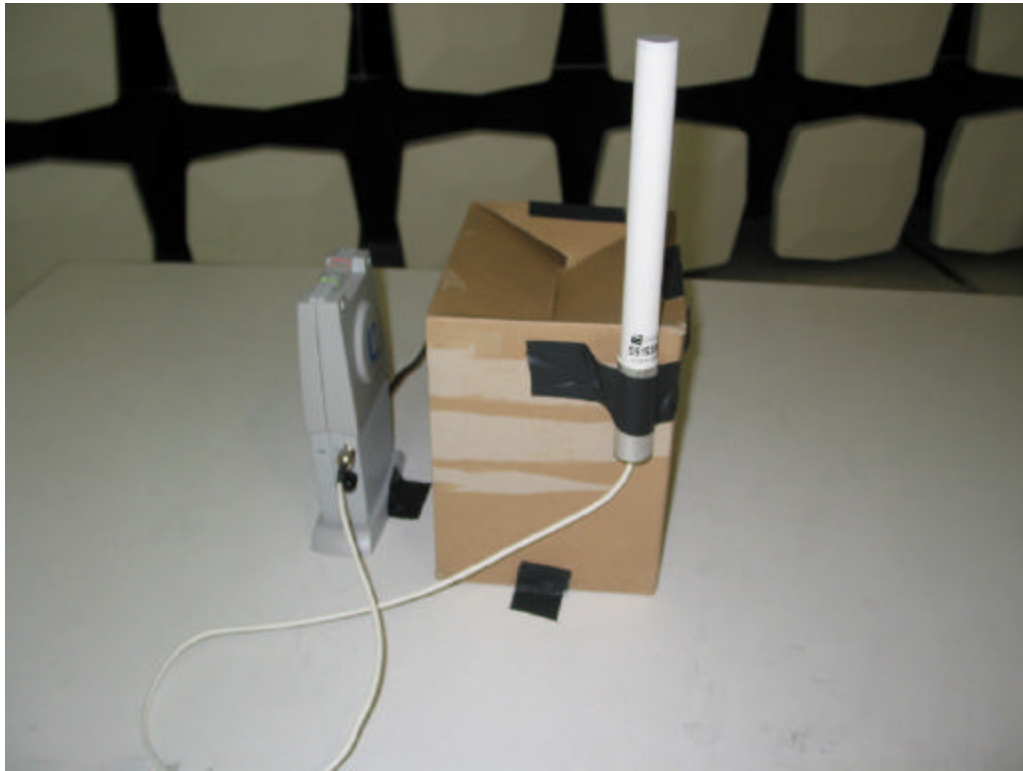

5 GHz 6 dBi Omni antenna Cushcraft S5153WPBX