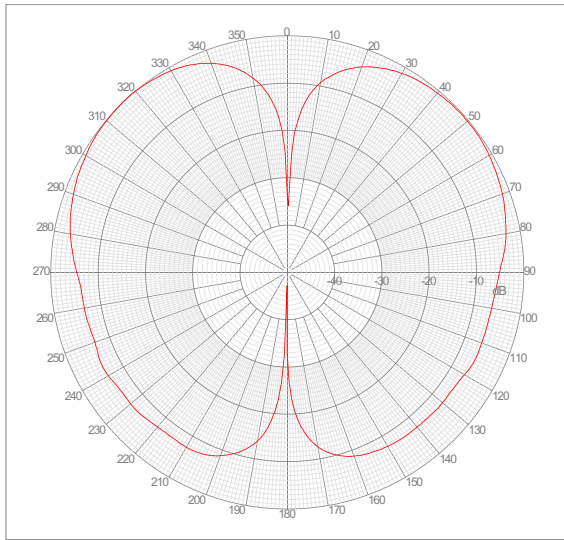

SQ5153WP

5.15 GHz E-Plane