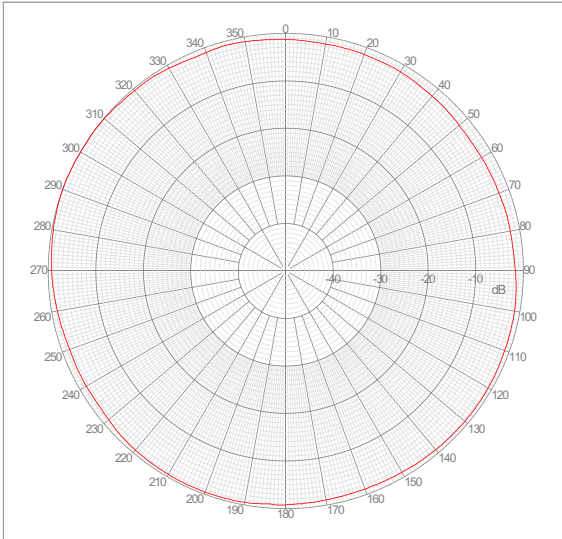

CUSHCRAFT
CORPORATION

Antenna Radiation Patterns

SQ5 153WP **Squint**

WWW.CUSHCRAFT.COM

SQ5153WP

5.15 GHz H Plane

5.50 GHz H-Plane

5.875 GHz H-Plane