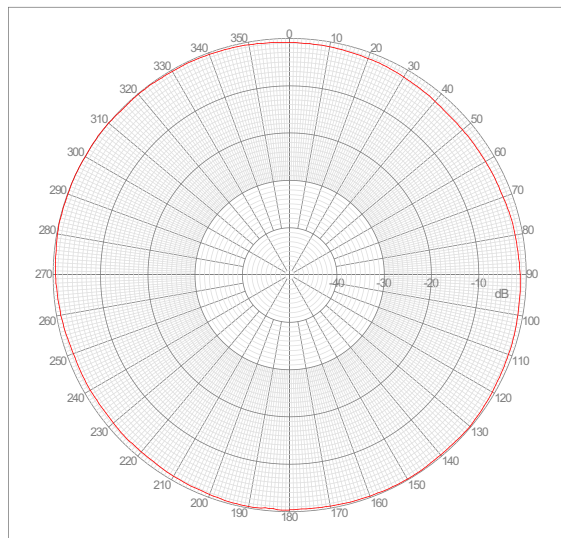

CUSHCRAFT
CORPORATION

Antenna Radiation Patterns

SQ5 153WP **Squint**

WWW.CUSHCRAFT.COM

SQ5153WP

5.15 GHz H Plane

5.50 GHz H-Plane

5.875 GHz H-Plane