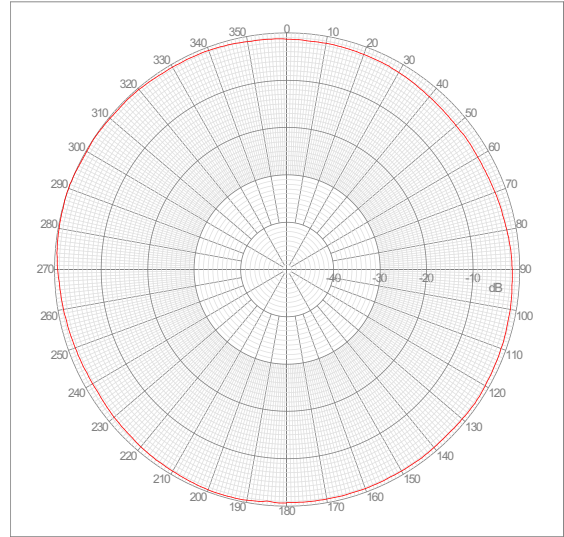

CUSHCRAFT
CORPORATION

Antenna Radiation Patterns

SQ5 153WP **Squint**

WWW.CUSHCRAFT.COM

SQ5153WP

5.15 GHz H Plane

5.50 GHz H-Plane

5.875 GHz H-Plane