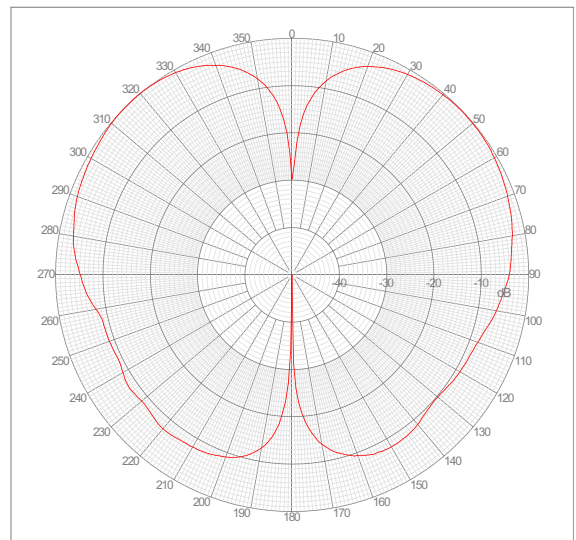

5.50 GHz E-Plane