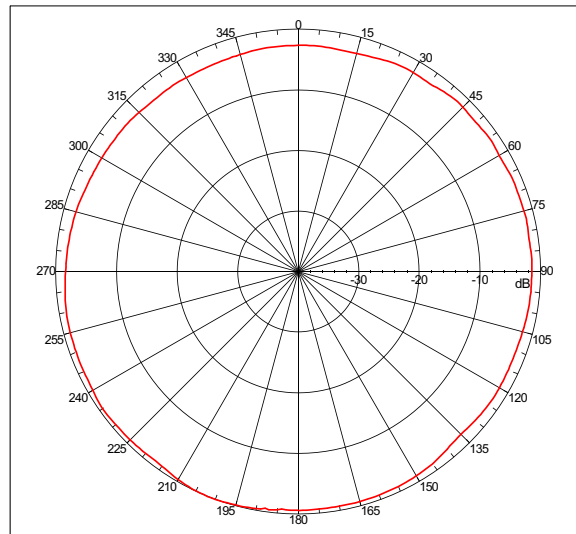

CUSHCRAFT
CORPORATION

Antenna Radiation Patterns

S5703BH

WWW.CUSHCRAFT.COM

S5703BH

S5703BH 5.725 Ghz
H Plane

S5703BH 5.8 Ghz
H Plane

S5703BH 5.875 Ghz
H Plane