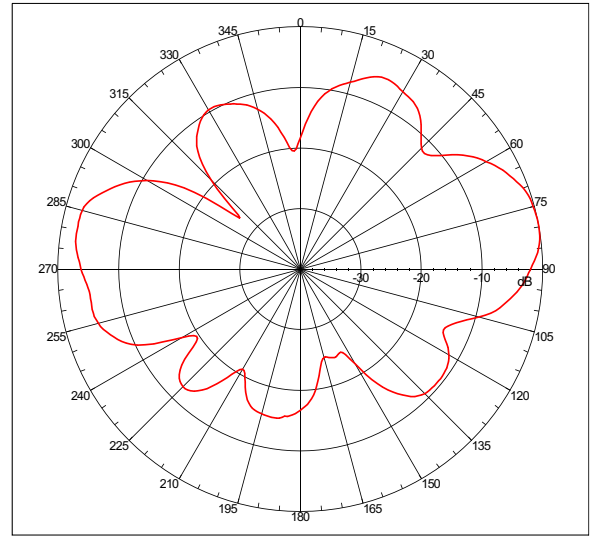

S5703 BH 5.8 Ghz
E Plane