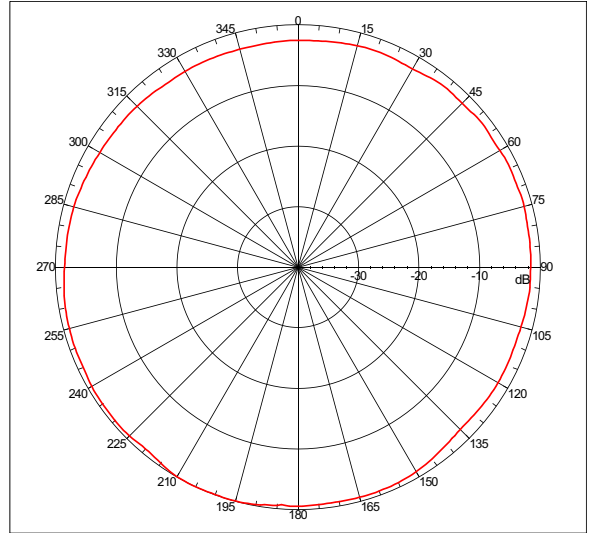

CUSHCRAFT
CORPORATION

Antenna Radiation Patterns

S5703BH

WWW.CUSHCRAFT.COM

S5703BH

S5703BH 5.725 Ghz
H Plane

S5703BH 5.8 Ghz
H Plane

S5703BH 5.875 Ghz
H Plane