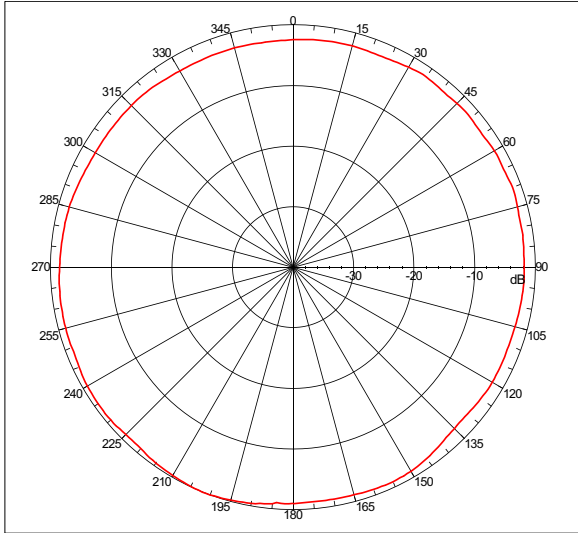

CUSHCRAFT
CORPORATION

Antenna Radiation Patterns

S5703BH

WWW.CUSHCRAFT.COM

S5703BH

S5703BH 5.725 Ghz
H Plane

S5703BH 5.8 Ghz
H Plane

S5703BH 5.875 Ghz
H Plane