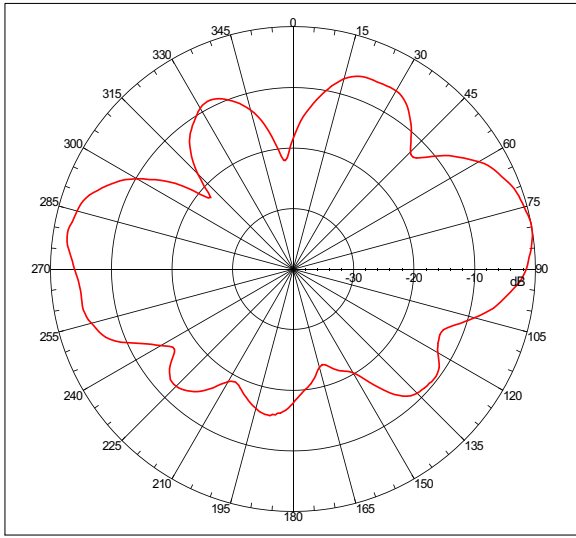

S5703BH

S5703 BH 5.725 Ghz
E Plane