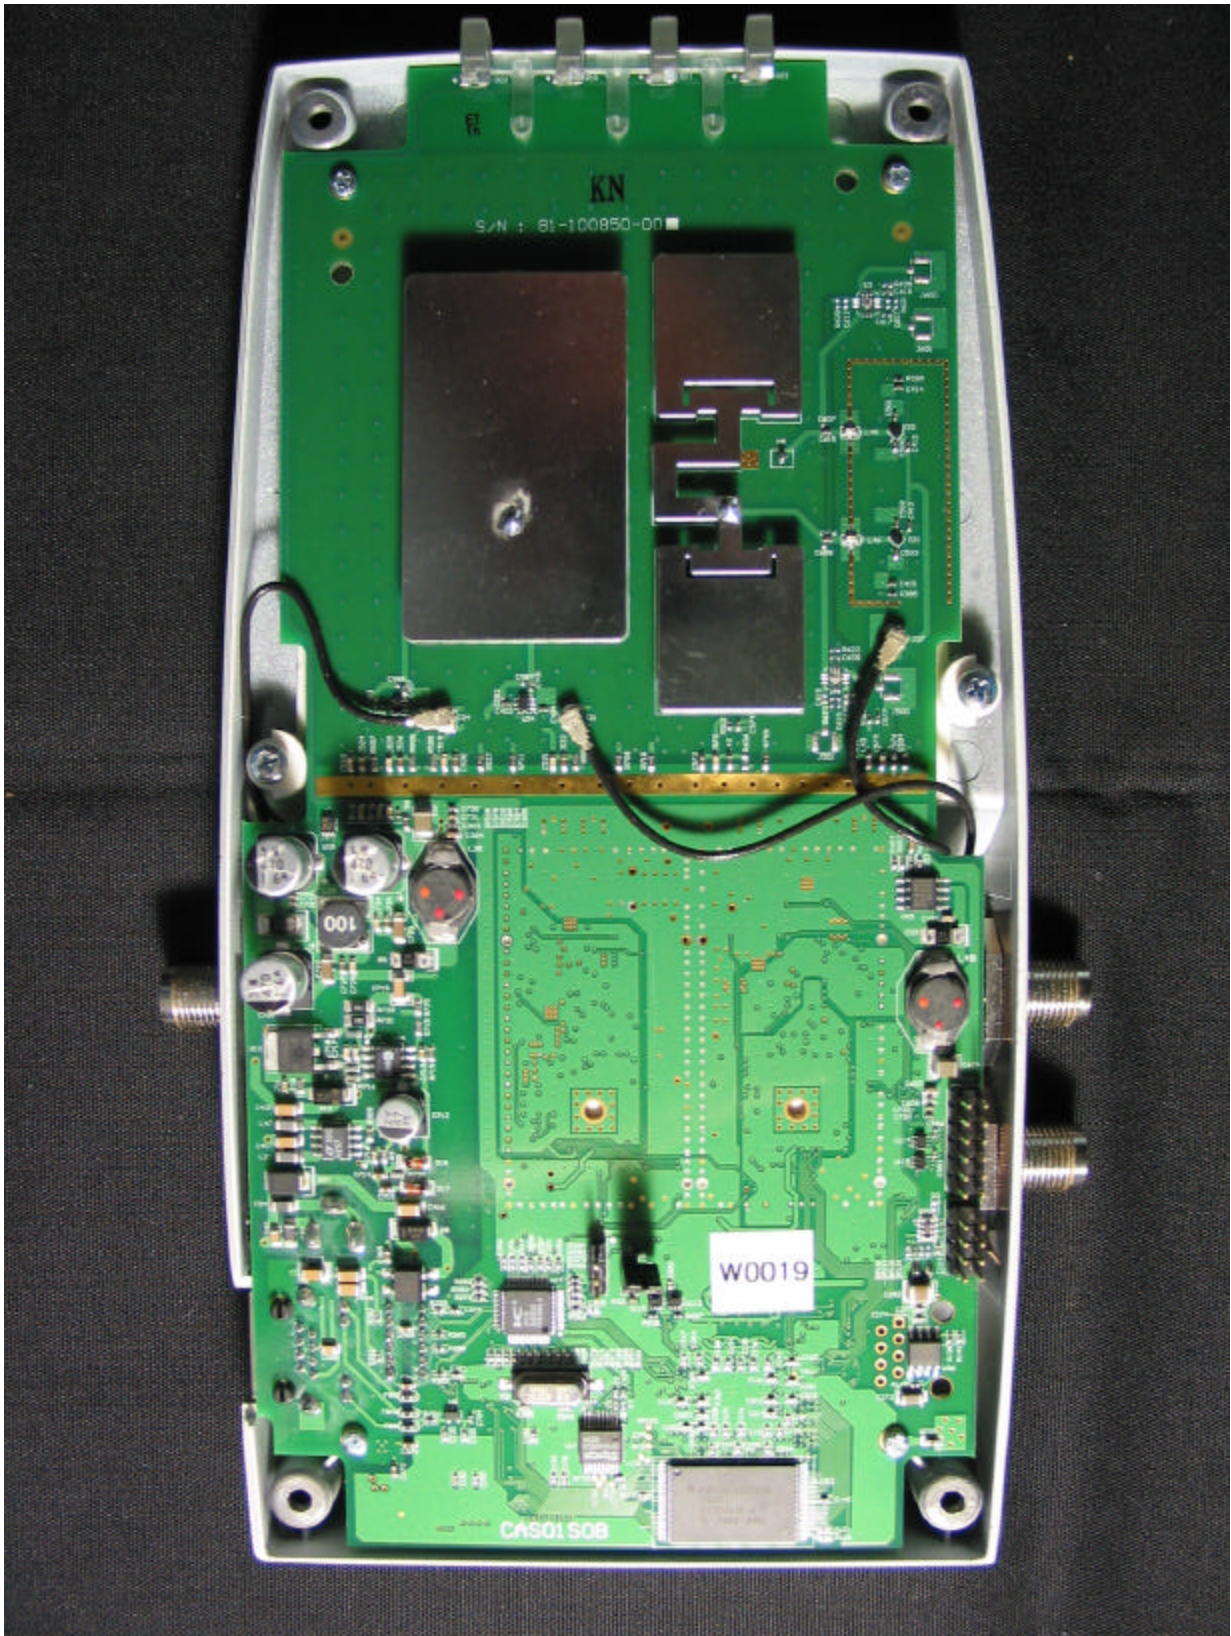

**FCC Part 15 Certification Application  
IC RSS-210 Certification Application**

**Internal Product Photos  
IEEE 802.11 A/B/G Access Point.**

**Prepared by:**

David Waitt  
202 Calvert Drive #217  
Cupertino, Ca. 95014  
[david@waitt.us](mailto:david@waitt.us)  
(408) 832 7053

Access point Radio,

Internal Side 1

Internal Antenna Detail

Access Point, Internal Side 2

Access Point, Internal Side 2, Shields Removed

RF Circuit Detail