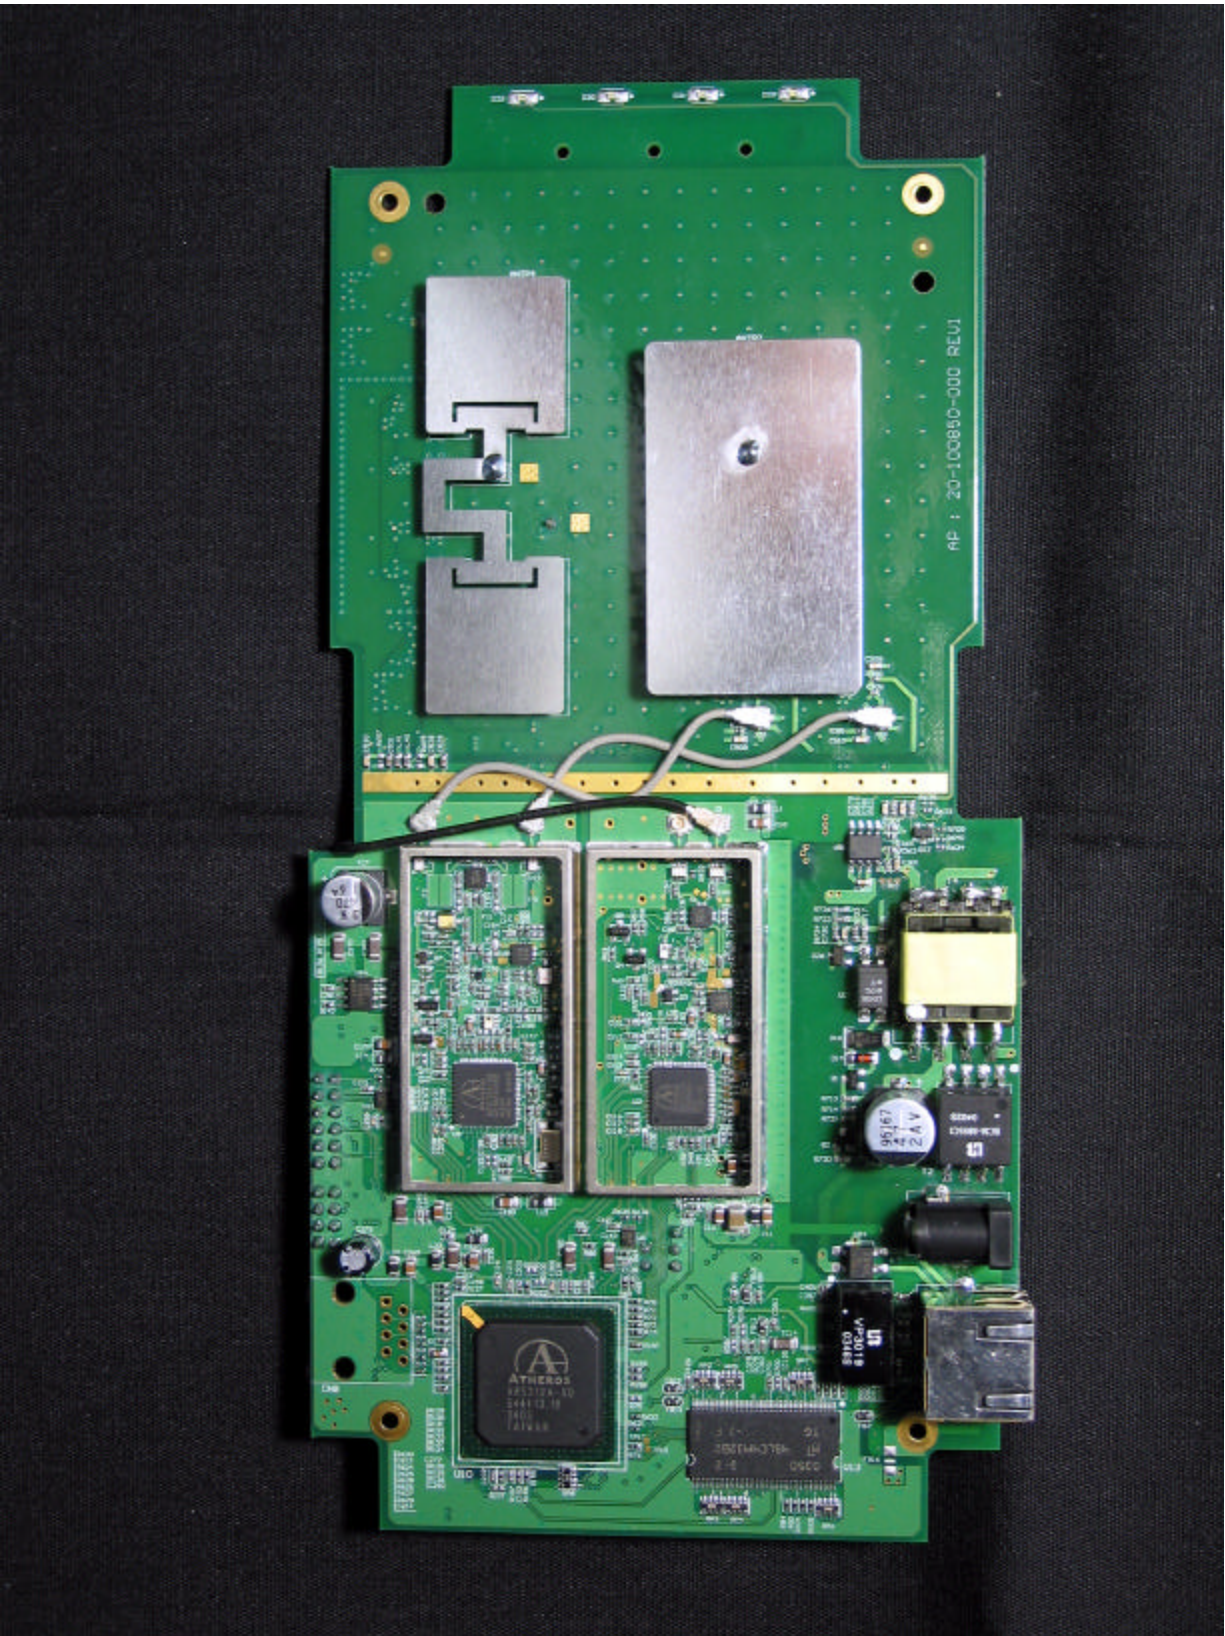

**FCC Part 15 Certification Application  
IC RSS-210 Certification Application**

**Internal Product Photos  
IEEE 802.11 A/B/G Access Point.**

**Prepared by:**

David Waitt  
202 Calvert Drive #217  
Cupertino, Ca. 95014  
[david@waitt.us](mailto:david@waitt.us)  
(408) 832 7053

Access point Radio,

Internal Side 1

Internal Antenna Detail

Access Point, Internal Side 2

Access Point, Internal Side 2, Shields Removed

RF Circuit Detail