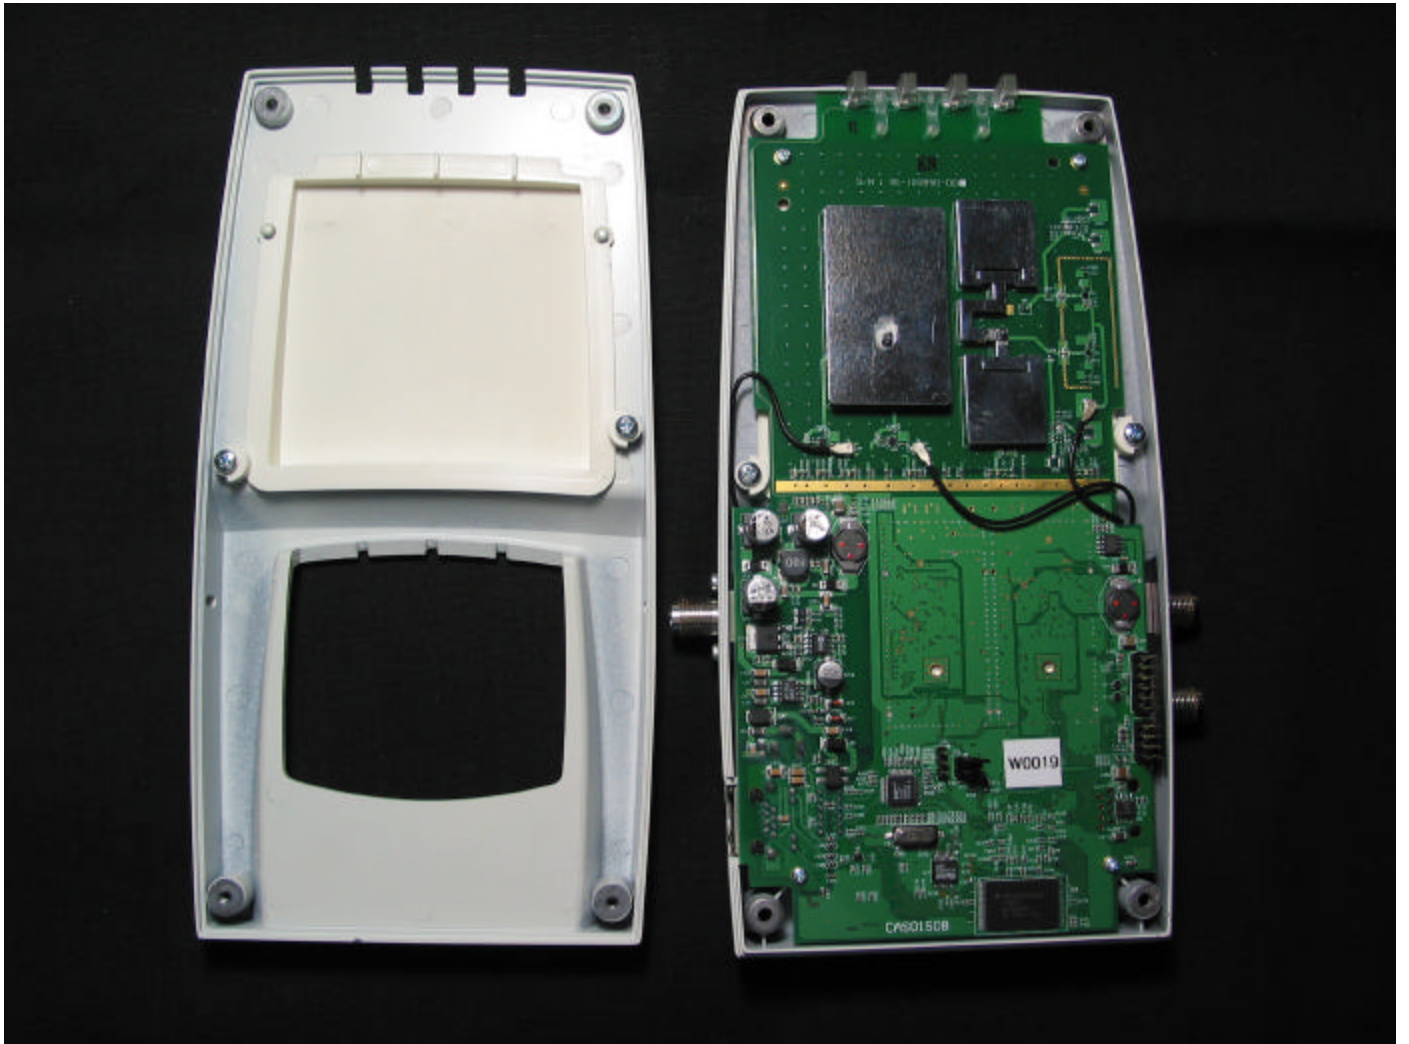

**FCC Part 15 Certification Application  
IC RSS-210 Certification Application**

**Internal Product Photos  
IEEE 802.11 A/B/G Access Point.**

**Prepared by:**

David Waitt  
202 Calvert Drive #217  
Cupertino, Ca. 95014  
[david@waitt.us](mailto:david@waitt.us)  
(408) 832 7053

Access point Radio,

Internal Side 1

Internal Antenna Detail

Access Point, Internal Side 2

Access Point, Internal Side 2, Shields Removed

RF Circuit Detail