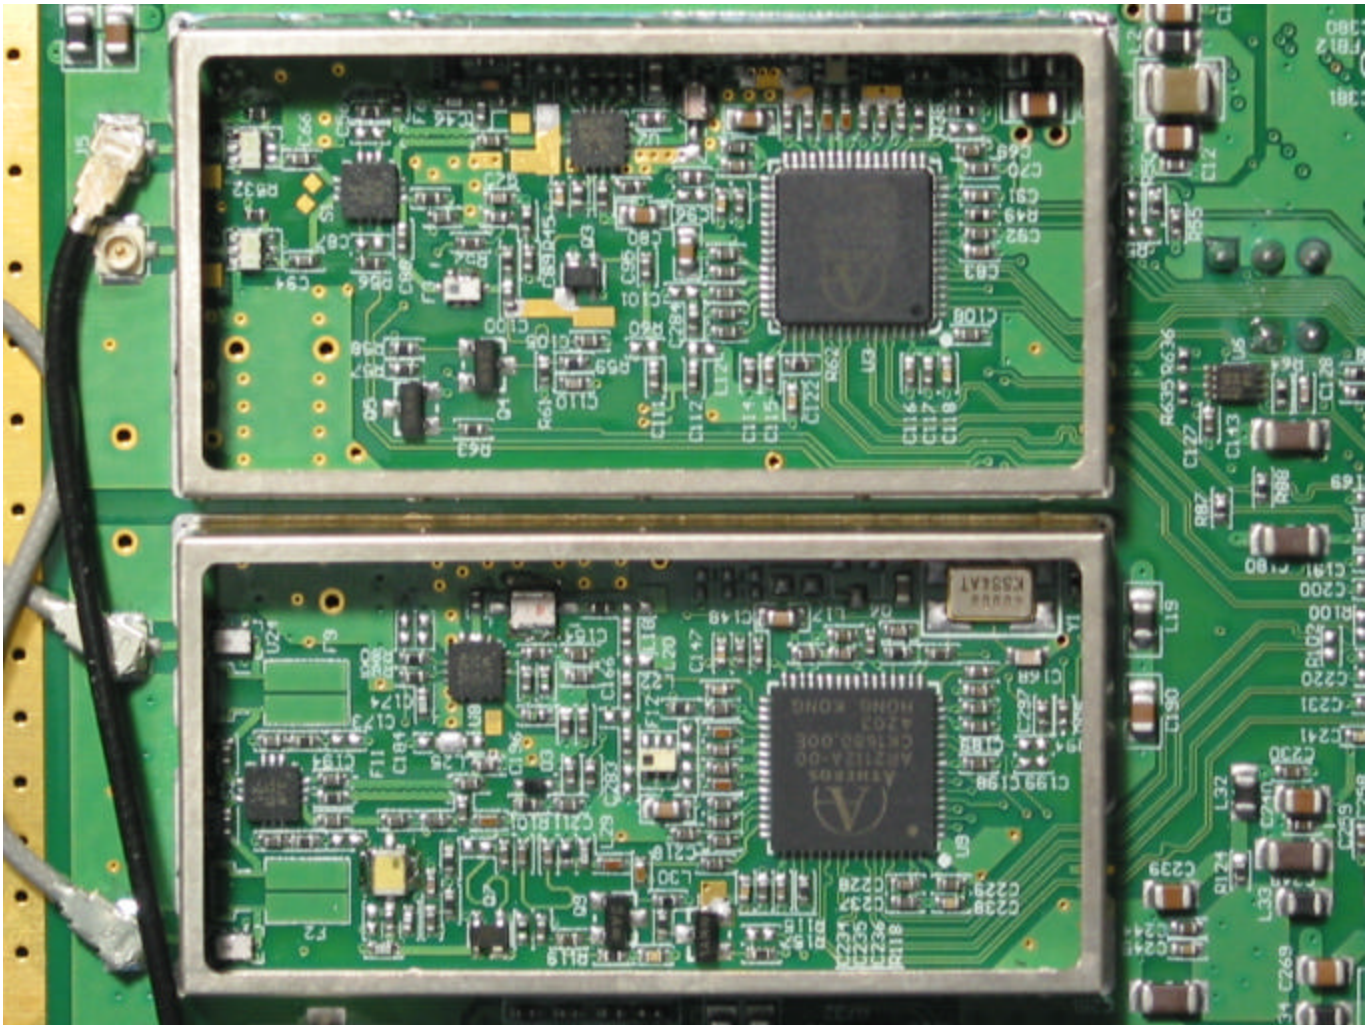

**FCC Part 15 Certification Application  
IC RSS-210 Certification Application**

**Internal Product Photos  
IEEE 802.11 A/B/G Access Point.**

**Prepared by:**

David Waitt  
202 Calvert Drive #217  
Cupertino, Ca. 95014  
[david@waitt.us](mailto:david@waitt.us)  
(408) 832 7053

Access point Radio,

Internal Side 1

Internal Antenna Detail

Access Point, Internal Side 2

Access Point, Internal Side 2, Shields Removed

RF Circuit Detail