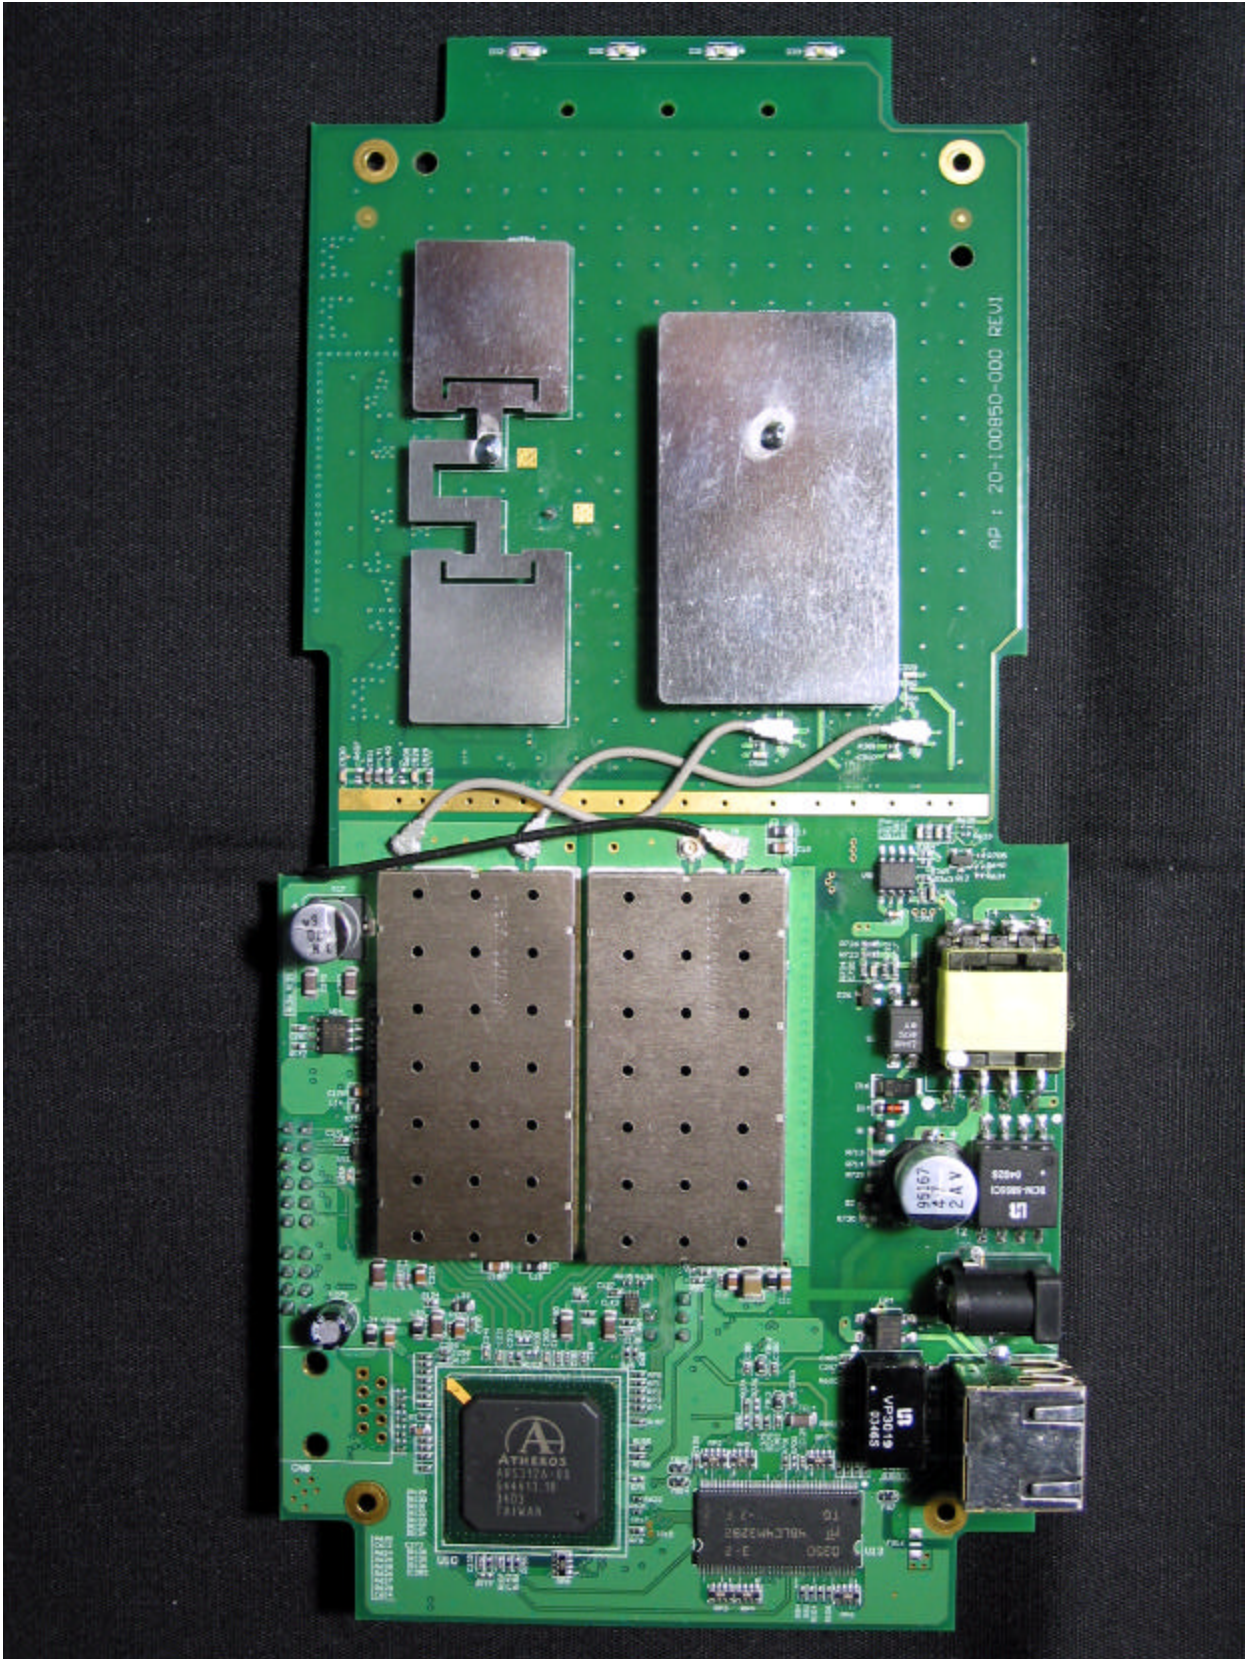

**FCC Part 15 Certification Application  
IC RSS-210 Certification Application**

**Internal Product Photos  
IEEE 802.11 A/B/G Access Point.**

**Prepared by:**

David Waitt  
202 Calvert Drive #217  
Cupertino, Ca. 95014  
[david@waitt.us](mailto:david@waitt.us)  
(408) 832 7053

Access point Radio,

Internal Side 1

Internal Antenna Detail

Access Point, Internal Side 2

Access Point, Internal Side 2, Shields Removed

RF Circuit Detail