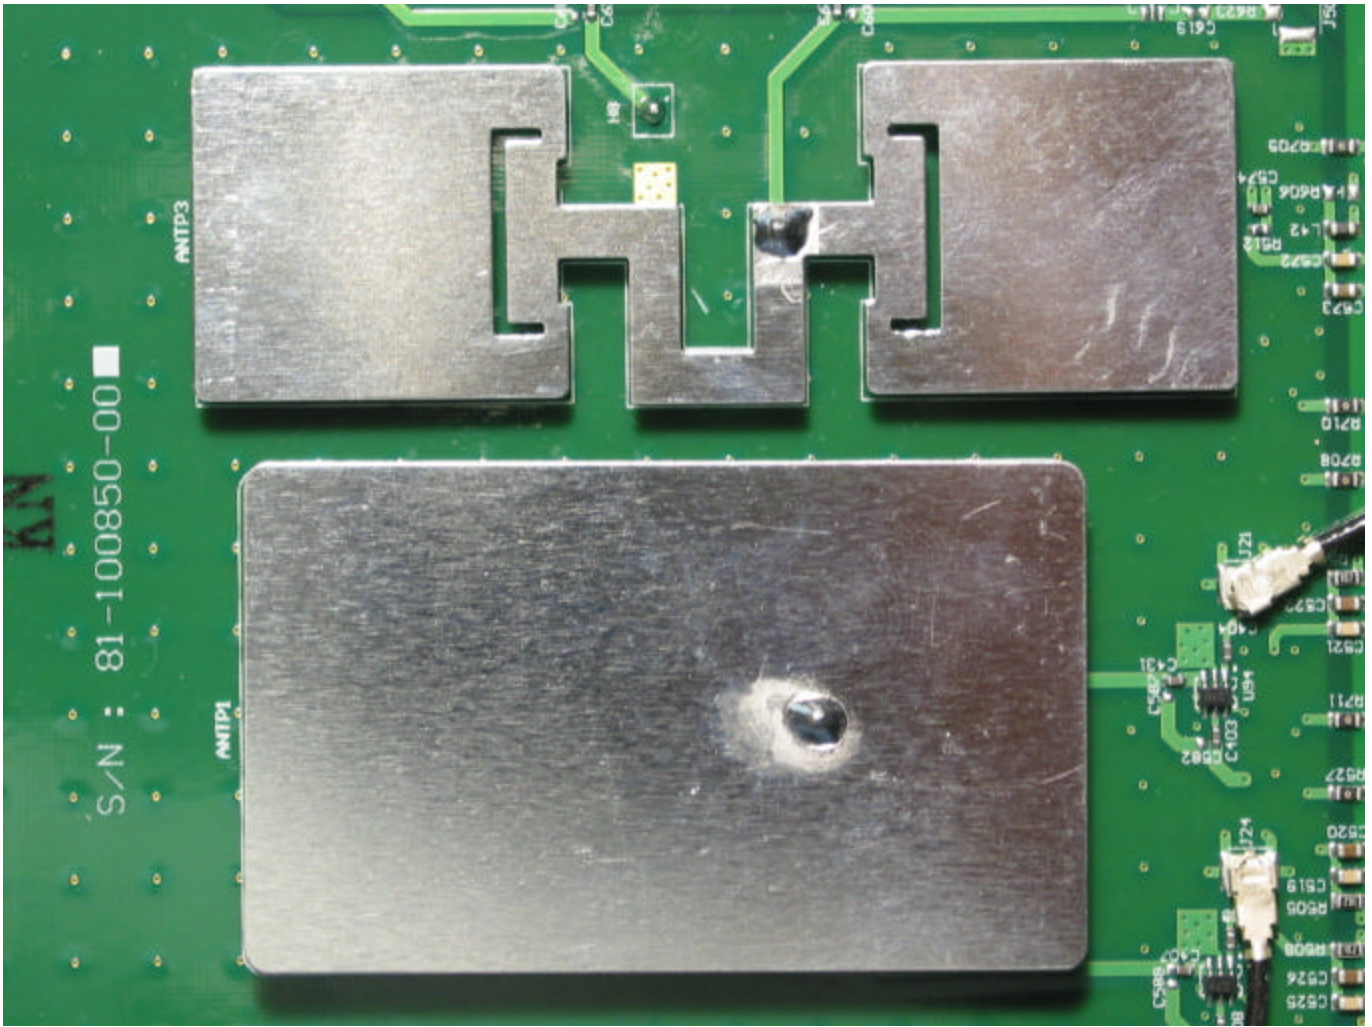

**FCC Part 15 Certification Application  
IC RSS-210 Certification Application**

**Internal Product Photos  
IEEE 802.11 A/B/G Access Point.**

**Prepared by:**

David Waitt  
202 Calvert Drive #217  
Cupertino, Ca. 95014  
[david@waitt.us](mailto:david@waitt.us)  
(408) 832 7053

Access point Radio,

Internal Side 1

Internal Antenna Detail

Access Point, Internal Side 2

Access Point, Internal Side 2, Shields Removed

RF Circuit Detail