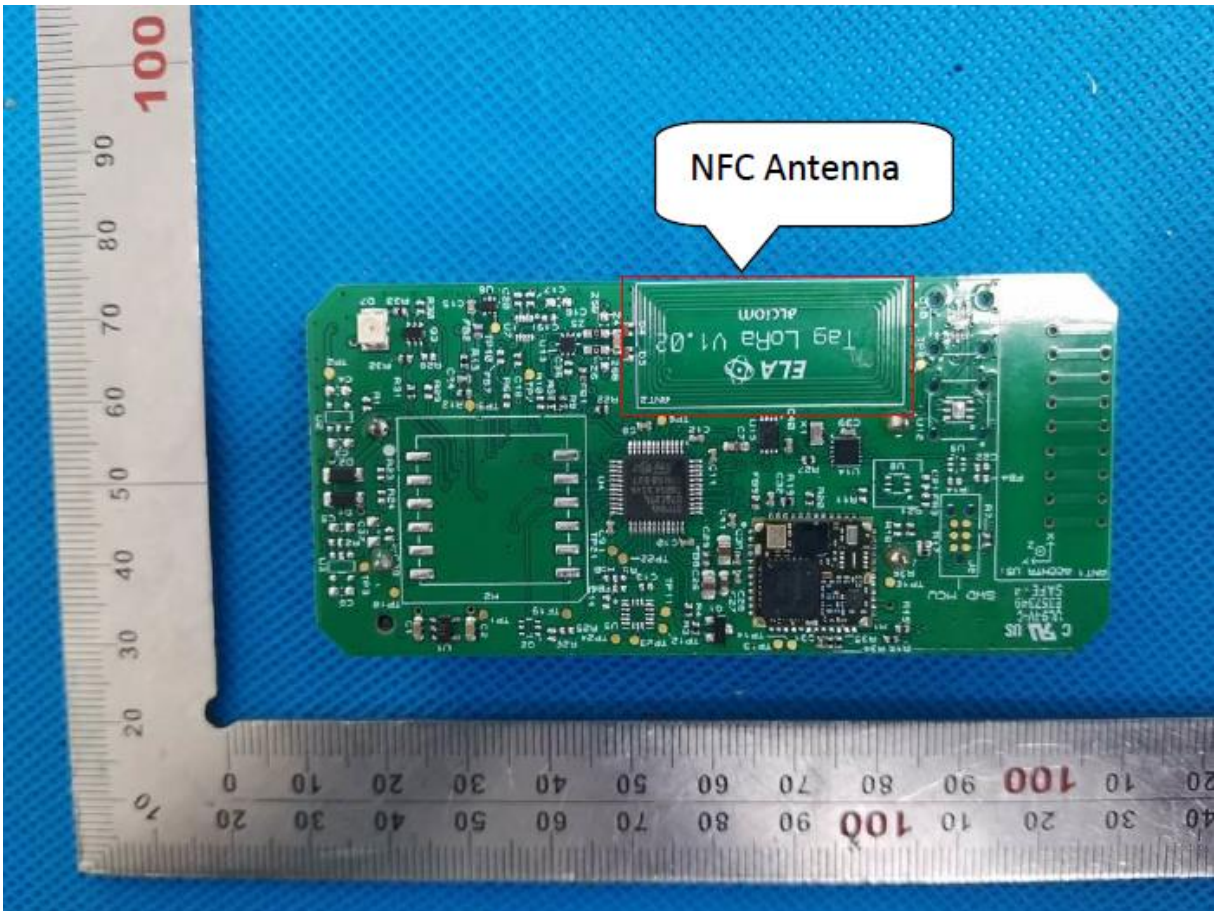

FCC ID: RVVELOR AHL1

IC: 20429-ELOR AHL1

OPEN VIEW OF EUT-1

OPEN VIEW OF EUT-2

INTERNAL VIEW OF EUT-1

INTERNAL VIEW OF EUT-2

INTERNAL VIEW OF EUT-3

VIEW OF BATTERY