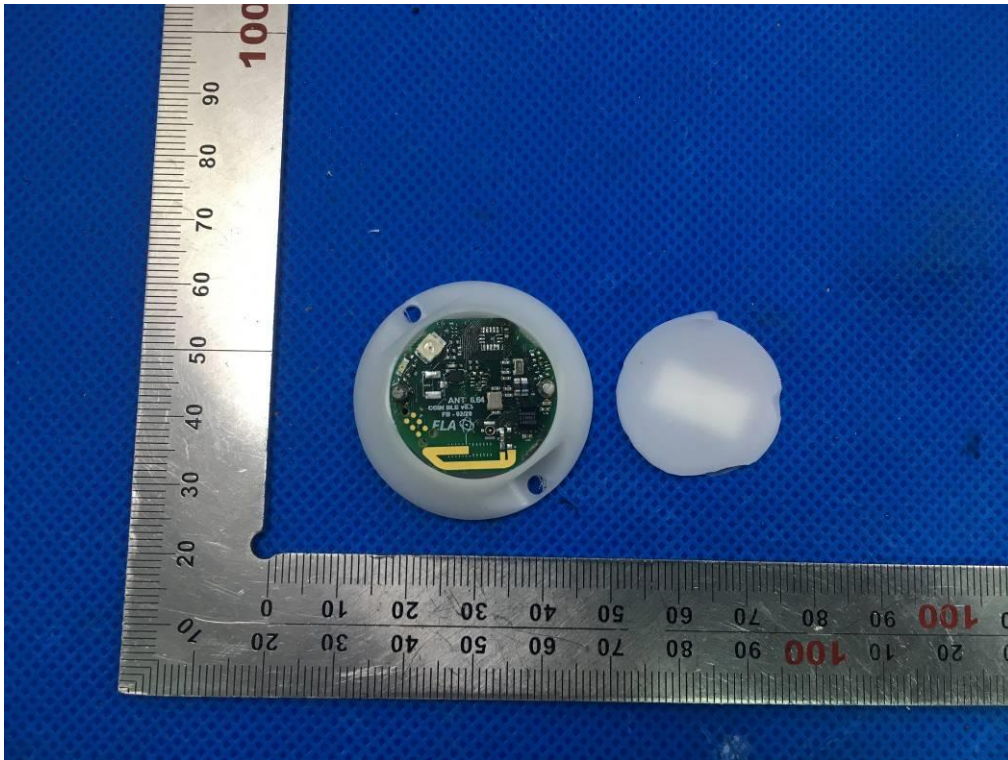

FCC ID: RVVBCOINPF1

IC: 20429-BCOINPF1

OPEN VIEW OF EUT-1

OPEN VIEW OF EUT-2

INTERNAL VIEW OF EUT-1

INTERNAL VIEW OF EUT-2