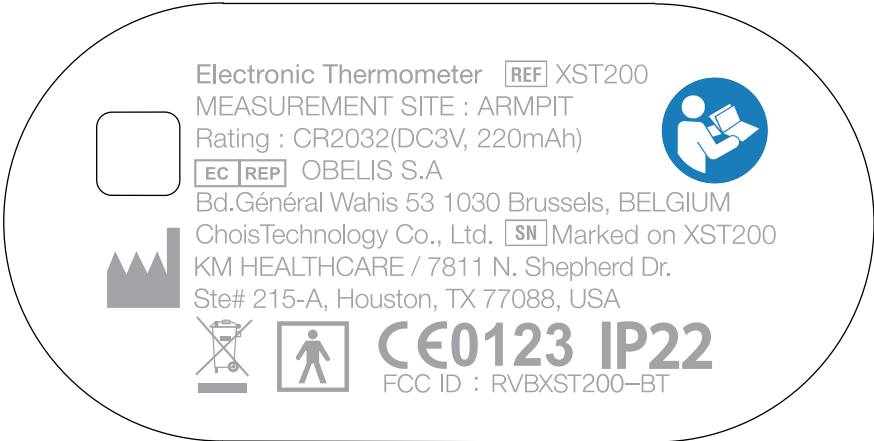

XST200 Label Information

Bottom view of EUT