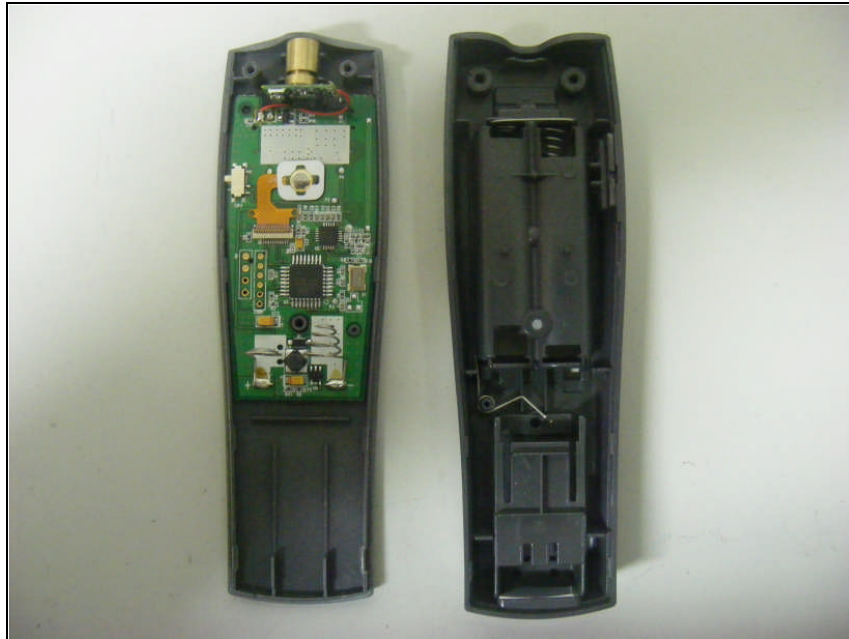

Model : XP300T

# ***Internal photos of EUT***

Model : XP300T

*Internal view of EUT*

*Top view of Main PCB*

Model : XP300T

*Bottom view of Main PCB*

*Top view of Laser PCB*

Model : XP300T

***Bottom view of Laser PCB***