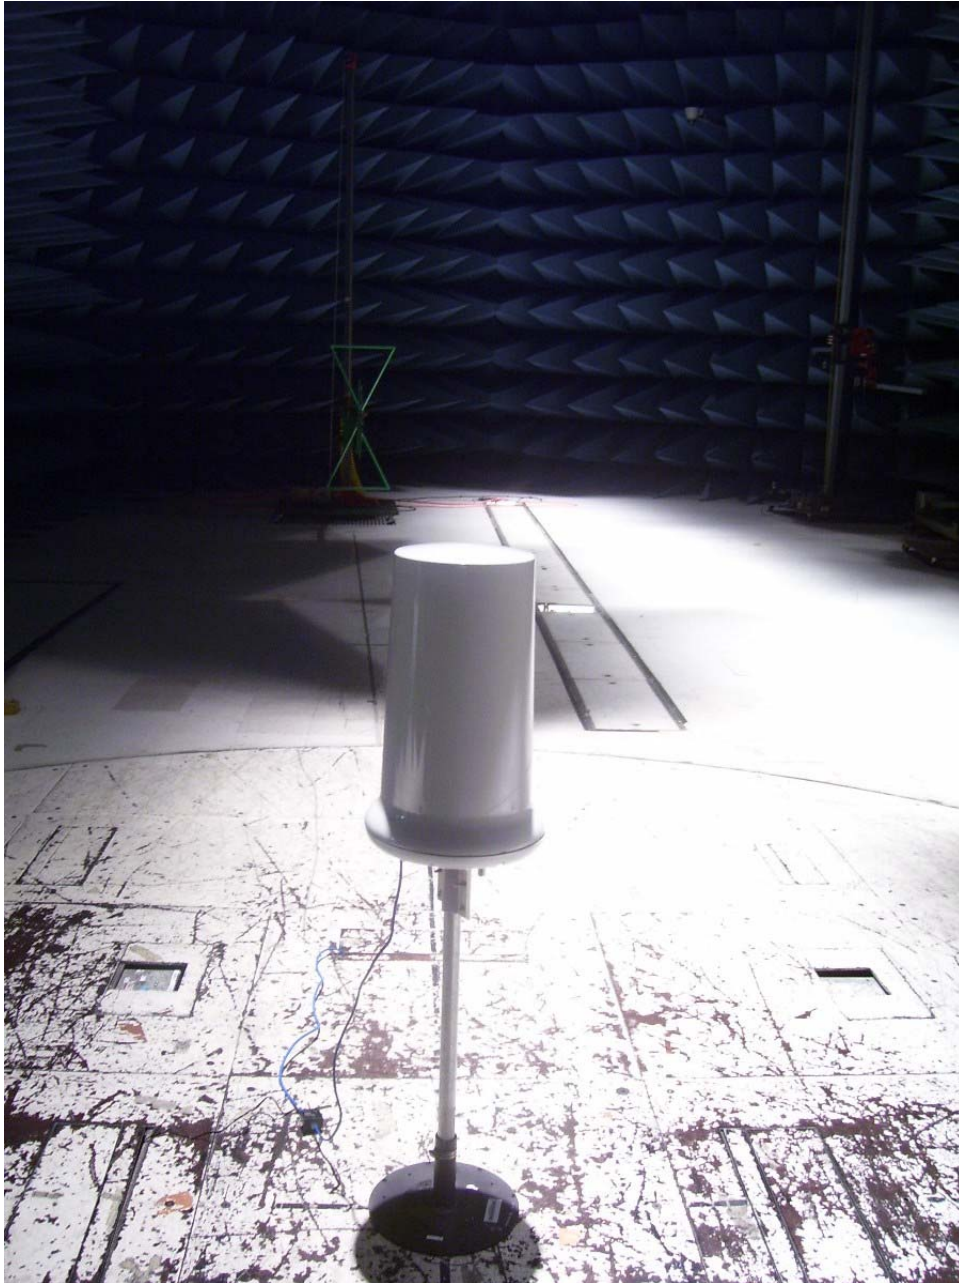

SkyPilot Networks
RV7-SD1085

Conducted Emission Limits Test Setup

Photograph 2. Conducted Emissions Test Setup

SkyPilot Networks
RV7-SD1085

Radiated Emission Limits Test Setup

Photograph 3. Radiated Emission Test Setup 30 MHz - 1 GHz

Photograph 4. Test Equipment and setup for various Radiated Measurements