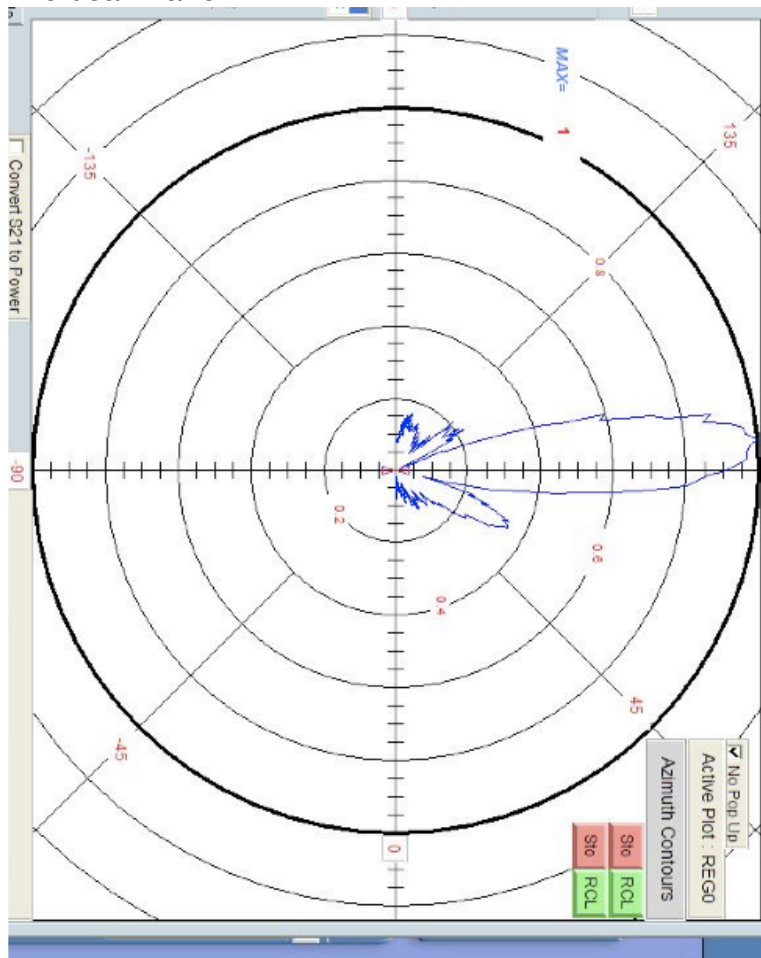

SkyConnector Mini Antenna

Freq 5.47-5.85 GHZ *Horizontal Plane*

Gain=14dBi

Vertical Plane

SkyConnector Mini Antenna Gain @ 5250 MHz,
Max Gain = 10 dBi

0