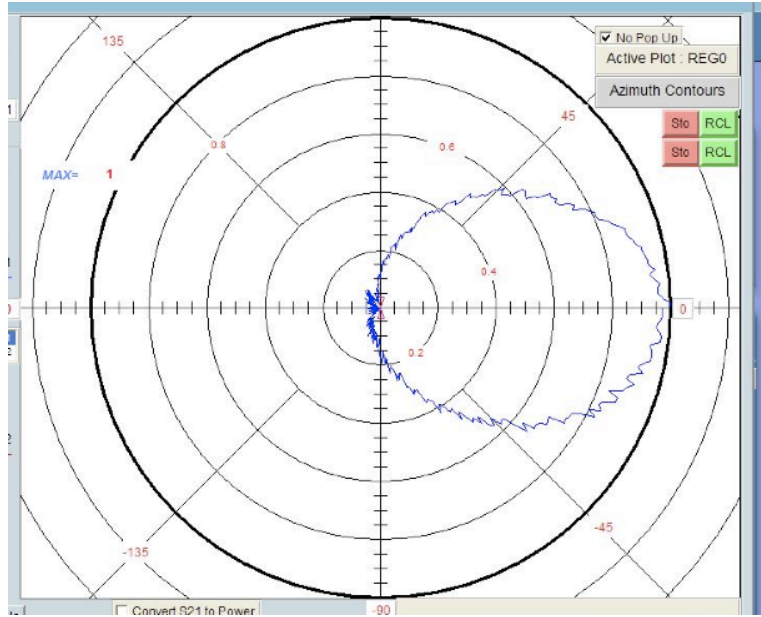

SkyConnector Mini Antenna

Freq 5.47-5.85 GHZ *Horizontal Plane*

Gain=14dBi

Vertical Plane

SkyConnector Mini Antenna Gain @ 5250 MHz,
Max Gain = 10 dBi

0