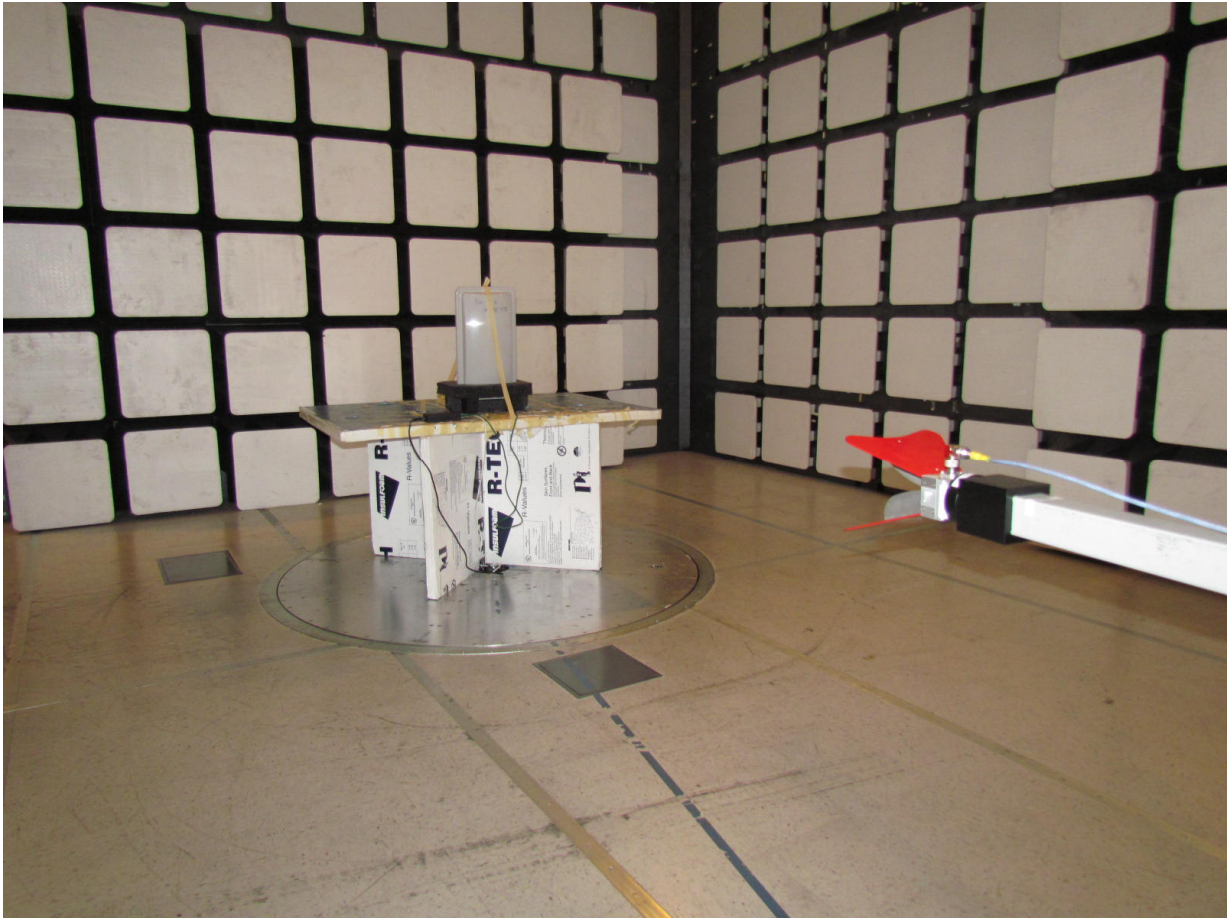

22 August 2012

Trilliant Networks
Gateway Pro

Test Photos

Radiated Emissions Below 1 GHz - Test Setup

Radiated Emissions Above 1 GHz - Test Setup

Conducted Test Setup