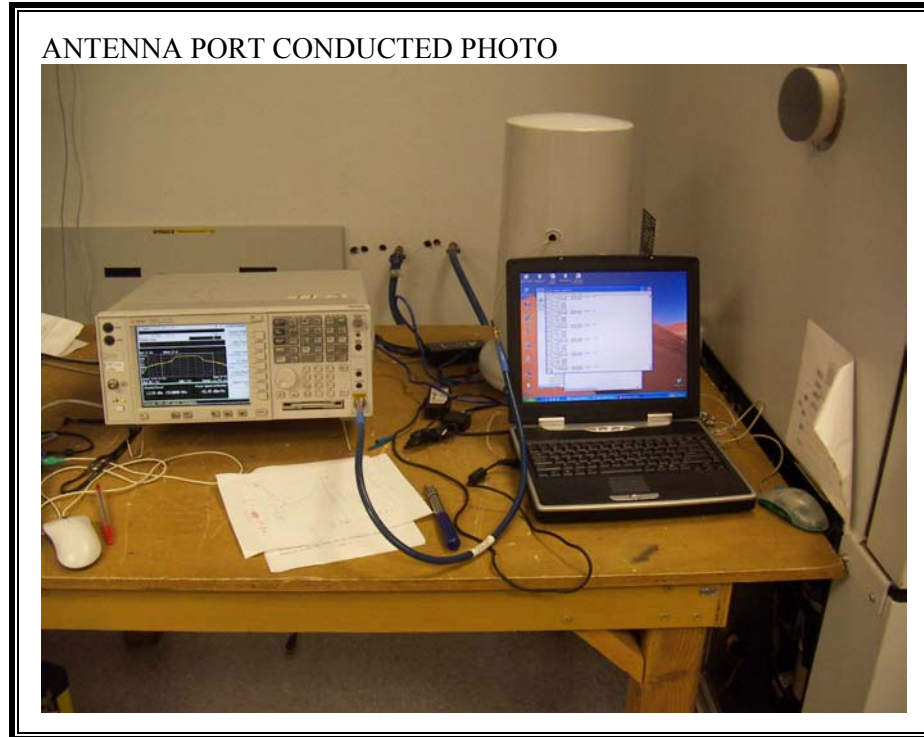

8. SETUP PHOTOS

ANTENNA PORT CONDUCTED RF MEASUREMENT SETUP WITH SKYEXTENDER

TEMPERATURE CHAMBER MEASUREMENT SETUP WITH SKYEXTENDER

RADIATED RF MEASUREMENT SETUP WITH SKYGATEWAY

RADIATED BACK PHOTO

RADIATED RF MEASUREMENT SETUP WITH SkyGATEWAY BELOW 1GHz(Without laptop)

RADIATED BACK PHOTO

POWERLINE CONDUCTED EMISSIONS MEASUREMENT SETUP WITH SKYGATEWAY

END OF REPORT