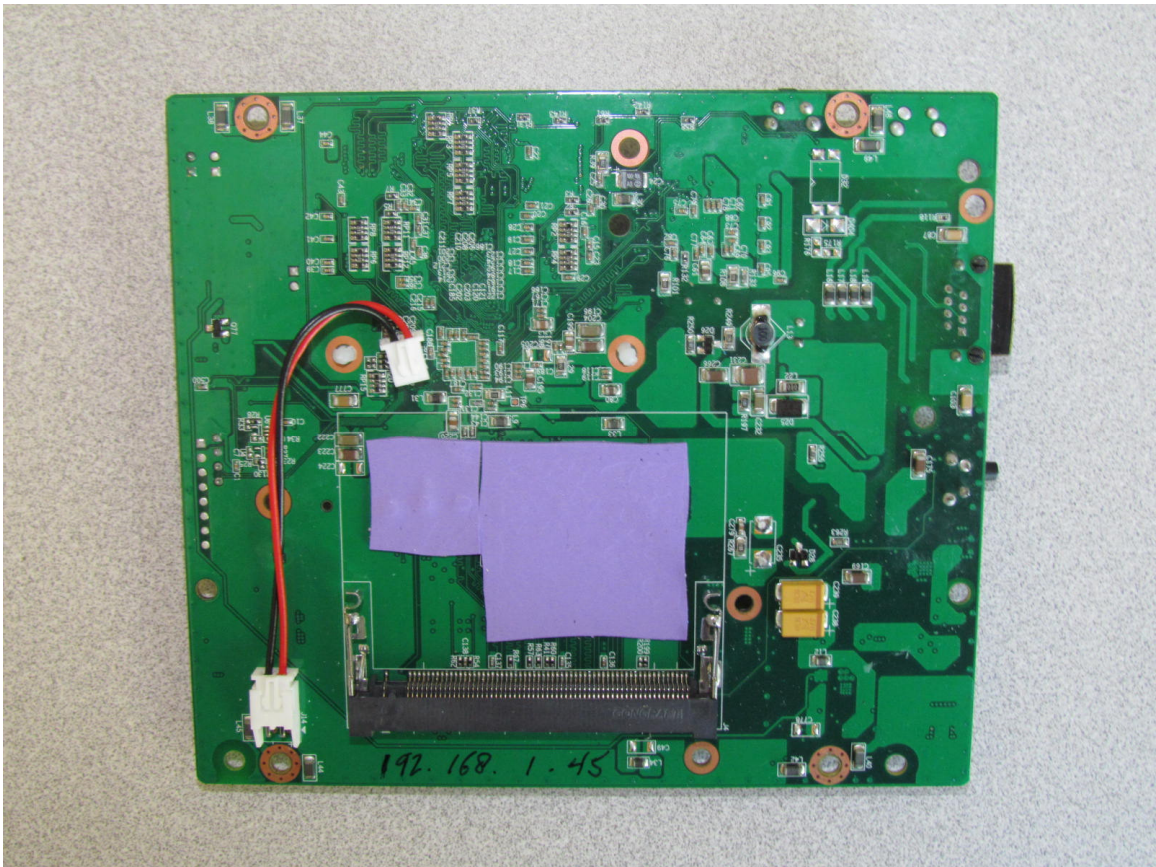

8 May 2012

Trilliant Networks  
CONN-1000-A & SP4700-A

Internal Photos

Installation view

Main assy moved from Unit

Main Assy with RF card

Main Assy bottom

Main Assy Top 2

RF Assy bottom

RF Assy with shield

RF Assy with shield removed