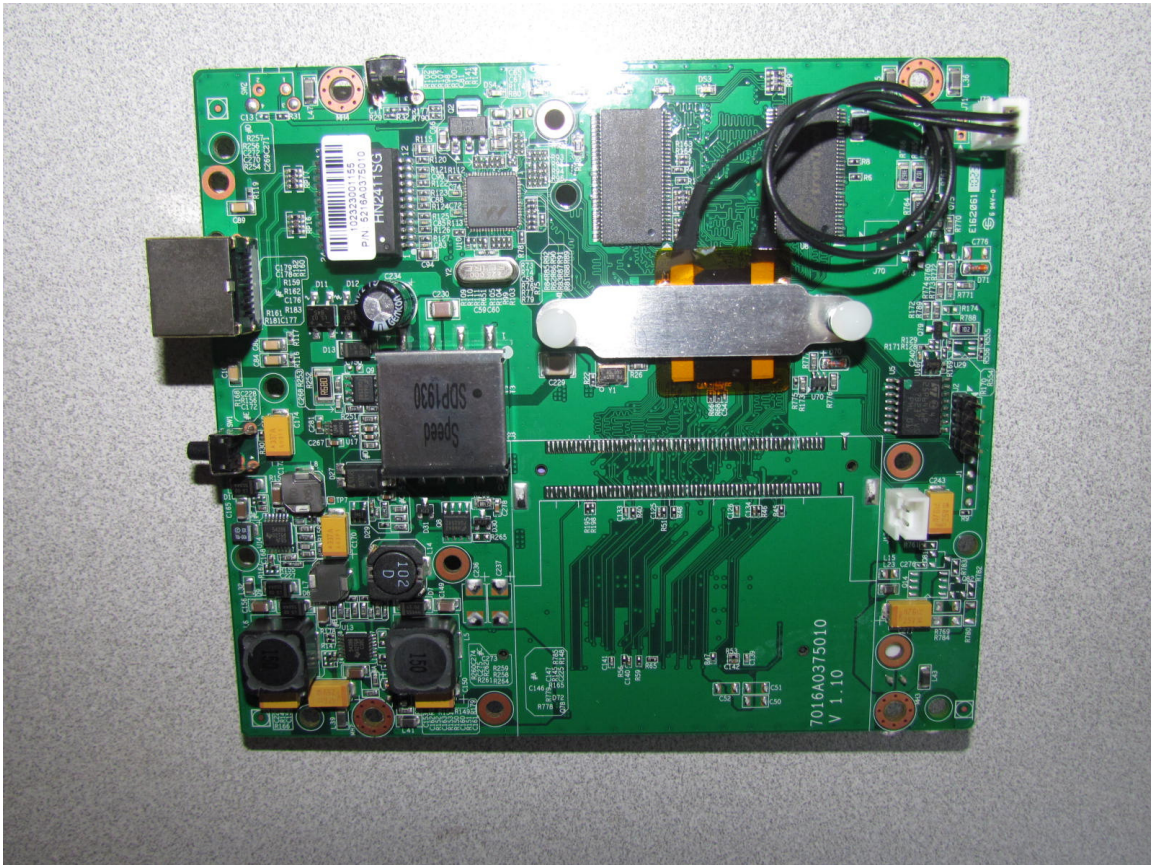

8 May 2012

Trilliant Networks  
CONN-1000-A & SP4700-A

Internal Photos

Installation view

Main assy moved from Unit

Main Assy with RF card

Main Assy bottom

Main Assy Top 2

RF Assy bottom

RF Assy with shield

RF Assy with shield removed