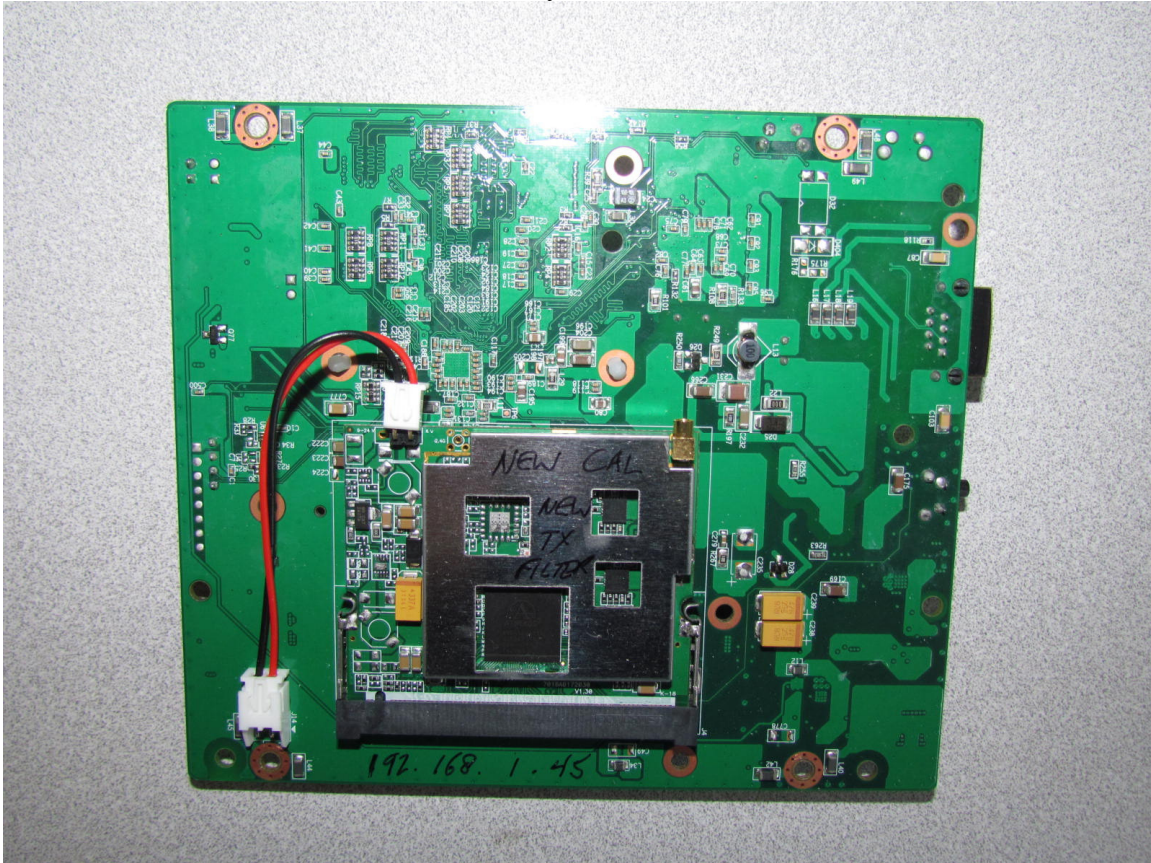

8 May 2012

Trilliant Networks  
CONN-1000-A & SP4700-A

Internal Photos

Installation view

Main assy moved from Unit

Main Assy with RF card

Main Assy bottom

Main Assy Top 2

RF Assy bottom

RF Assy with shield

RF Assy with shield removed