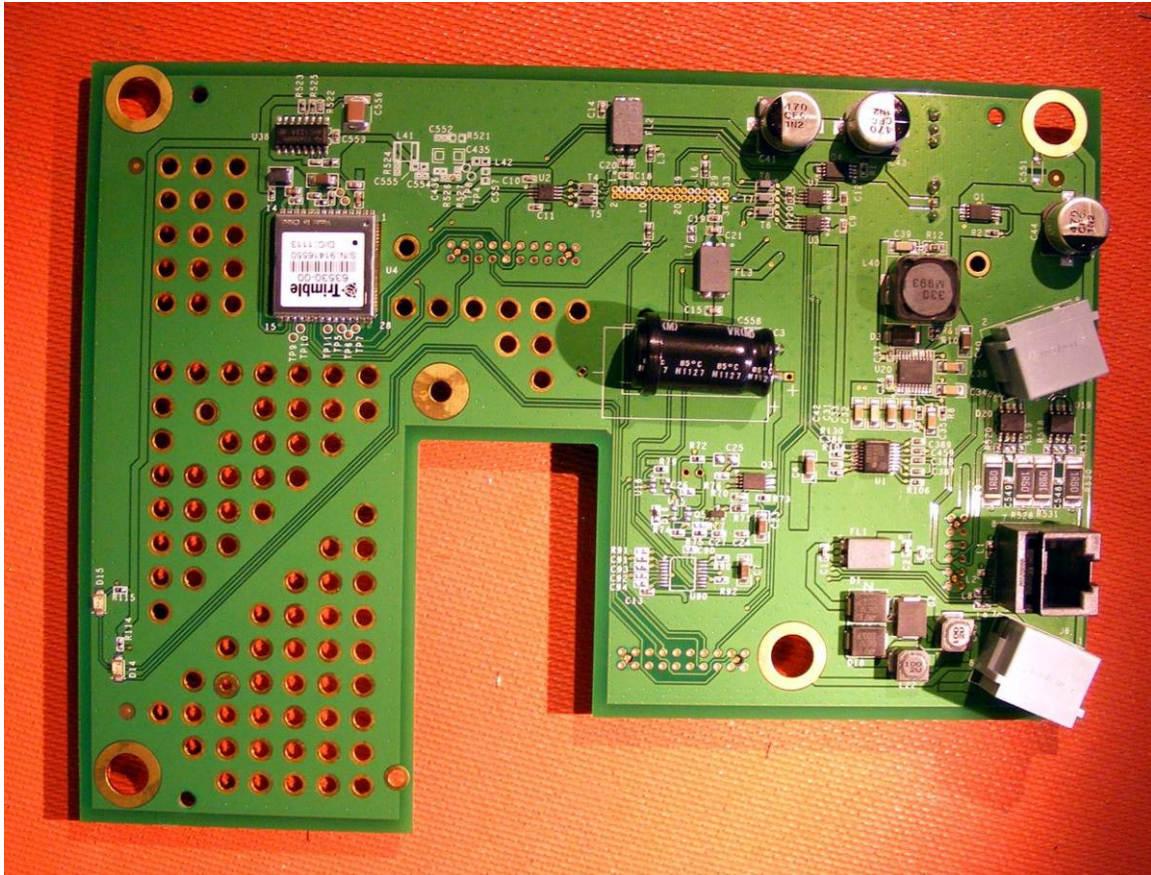

7 June 2012

Trilliant Networks, Inc.
GATE-1100-A
SP-6930-A

Internal photos

Antenna SW Front

Antenna Switch Back

Gateway Carrier Back

Gateway Carrier Front

Gateway Controller
front

Gateway Controller Back

Radio back

Radio Front