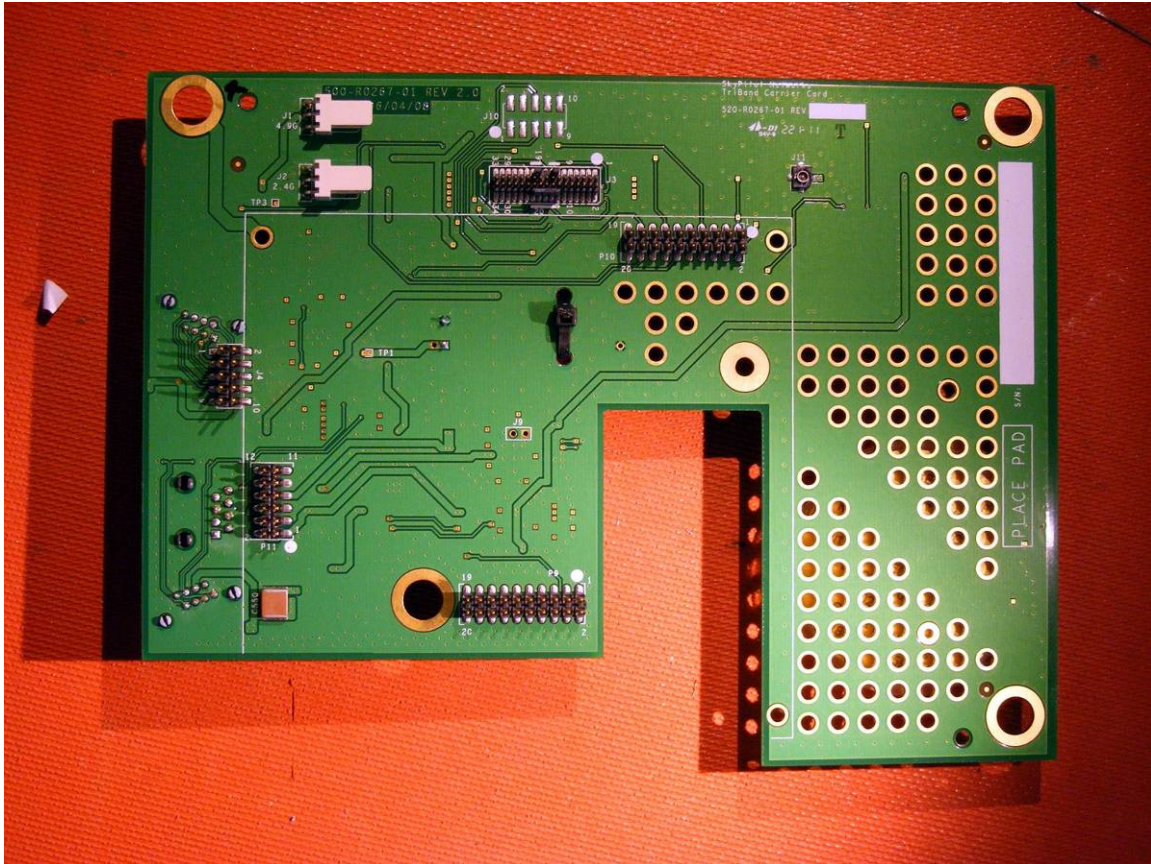

7 June 2012

Trilliant Networks, Inc.
GATE-1100-A
SP-6930-A

Internal photos

Antenna SW Front

Antenna Switch Back

Gateway Carrier Back

Gateway Carrier Front

Gateway Controller
front

Gateway Controller Back

Radio back

Radio Front