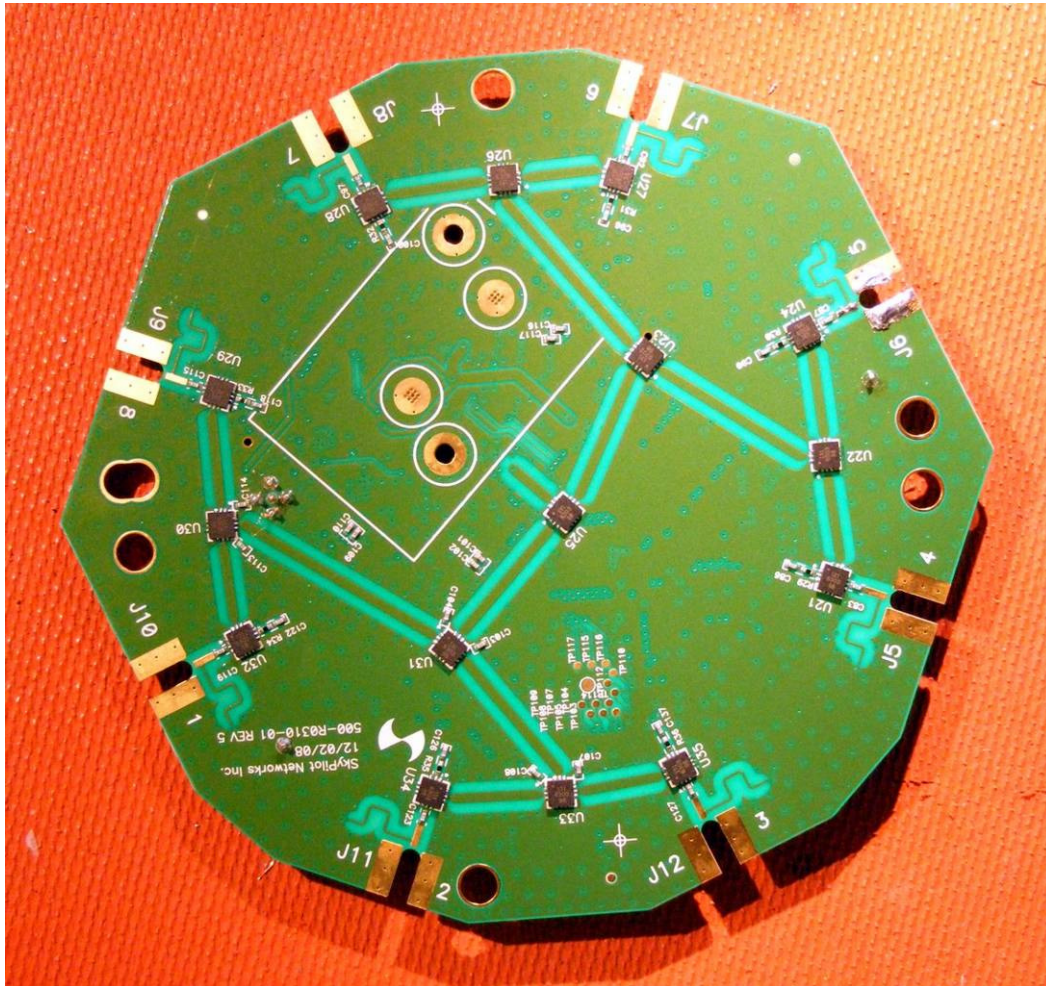

7 June 2012

Trilliant Networks, Inc.
GATE-1100-A
SP-6930-A

Internal photos

Antenna SW Front

Antenna Switch Back

Gateway Carrier Back

Gateway Carrier Front

Gateway Controller
front

Gateway Controller Back

Radio back

Radio Front