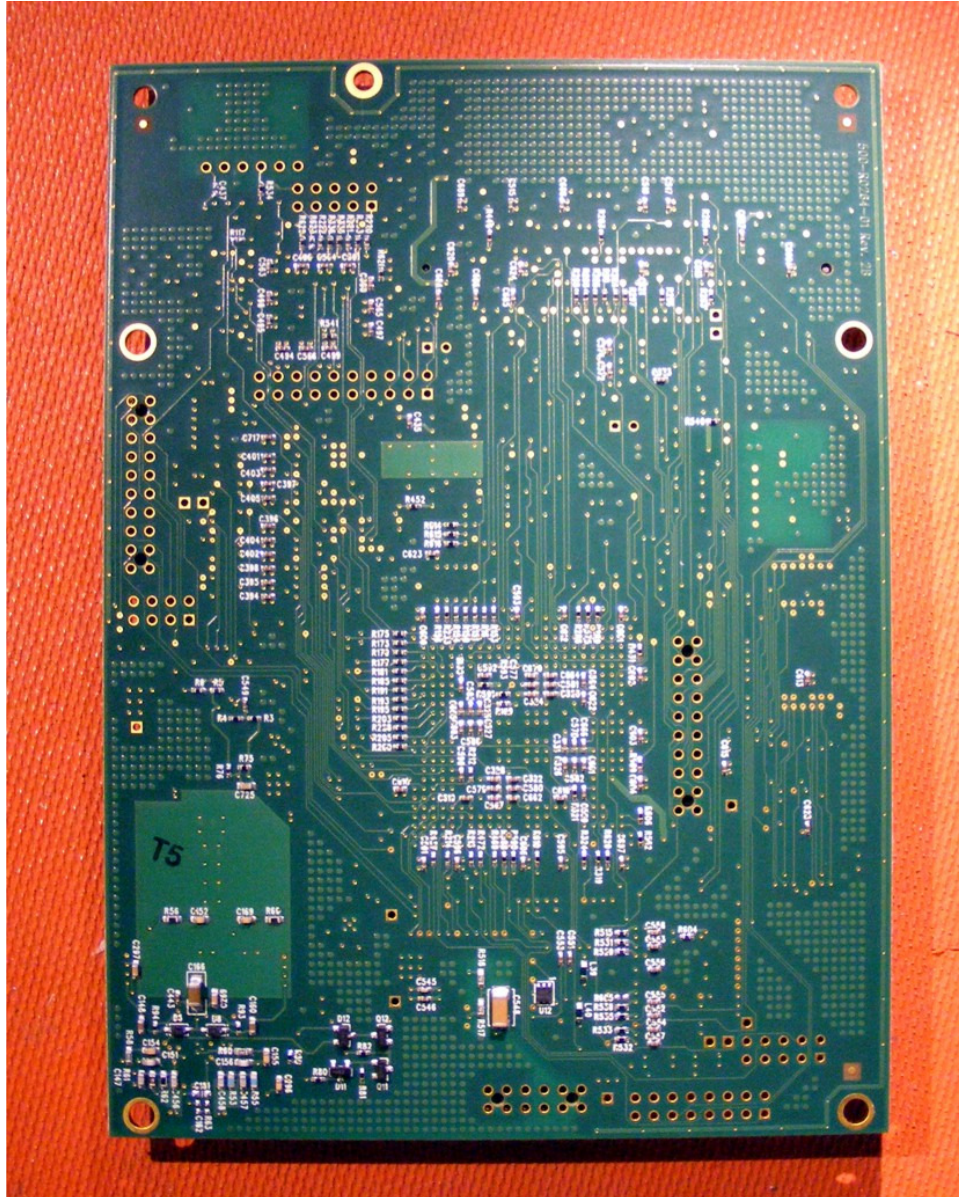

7 June 2012

Trilliant Networks, Inc.
GATE-1100-A
SP-6930-A

Internal photos

Antenna SW Front

Antenna Switch Back

Gateway Carrier Back

Gateway Carrier Front

Gateway Controller
front

Gateway Controller Back

Radio back

Radio Front