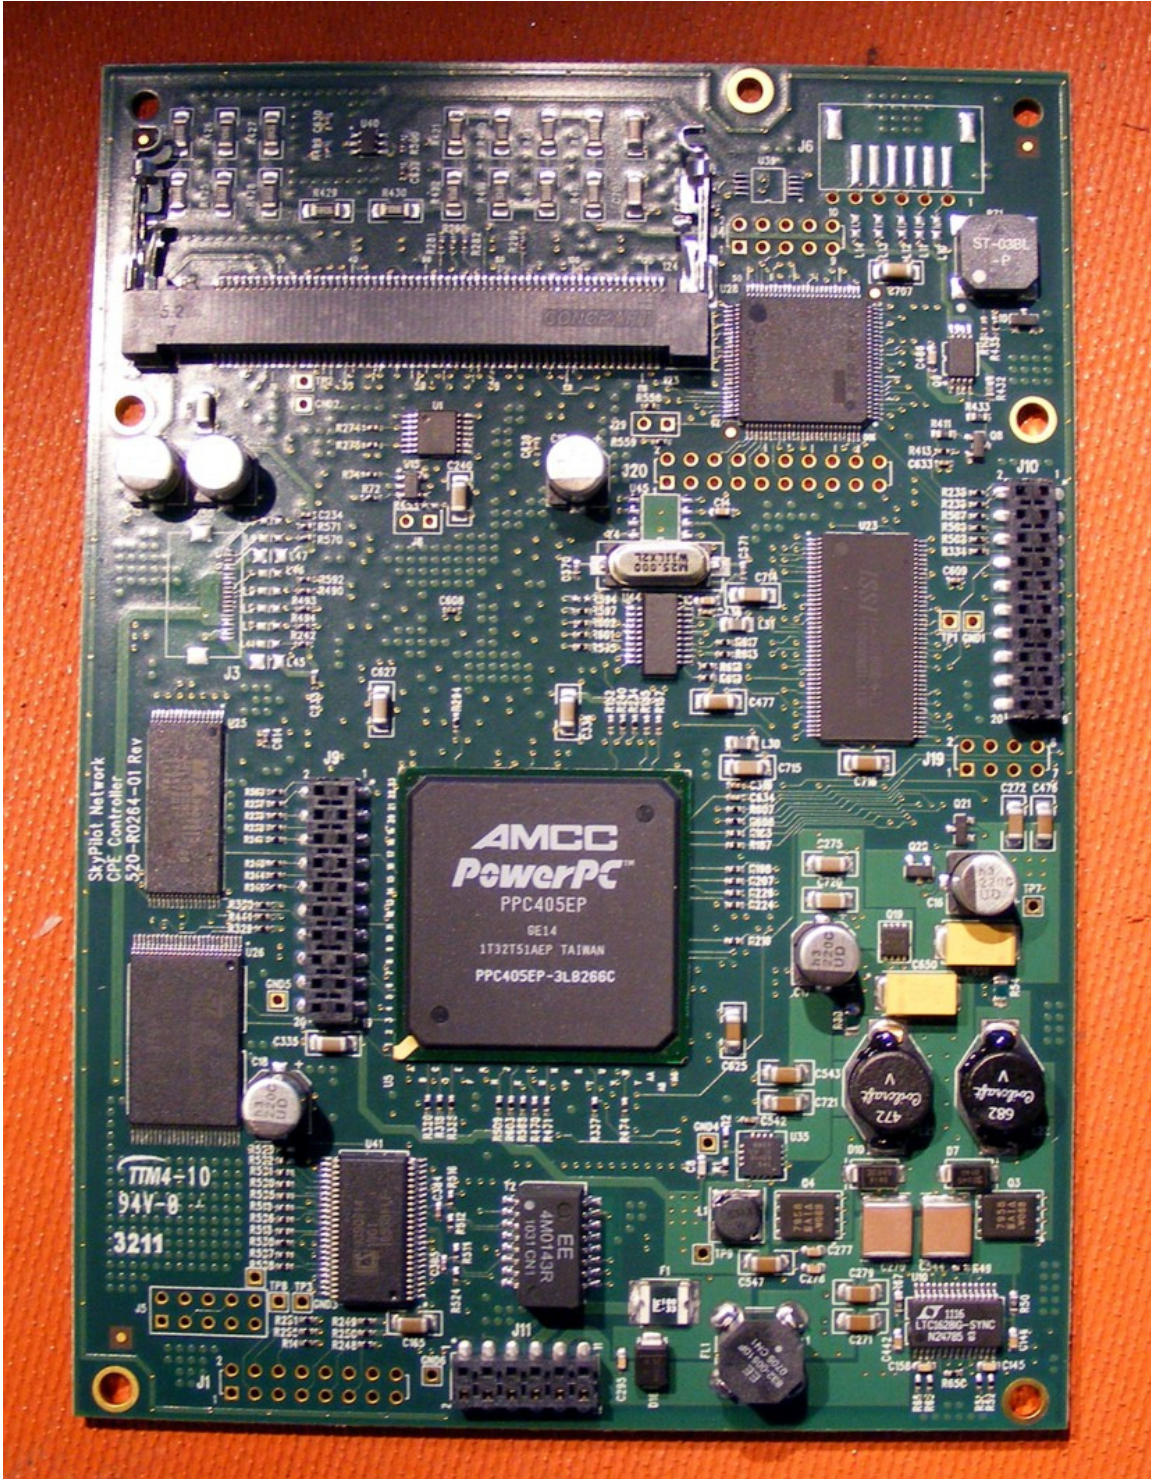

7 June 2012

Trilliant Networks, Inc.
GATE-1100-A
SP-6930-A

Internal photos

Antenna SW Front

Antenna Switch Back

Gateway Carrier Back

Gateway Carrier Front

Gateway Controller
front

Gateway Controller Back

Radio back

Radio Front