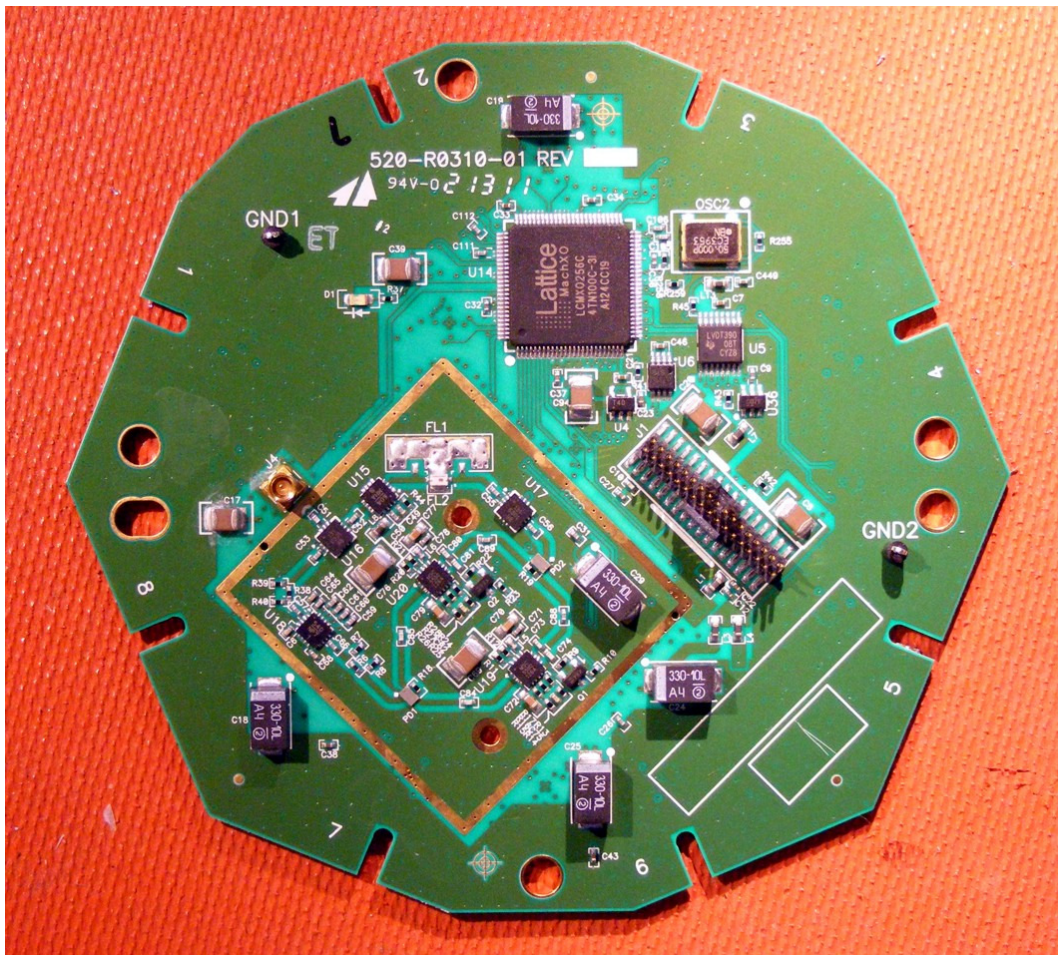

7 June 2012

Trilliant Networks, Inc.
GATE-1100-A
SP-6930-A

Internal photos

Antenna SW Front

Antenna Switch Back

Gateway Carrier Back

Gateway Carrier Front

Gateway Controller
front

Gateway Controller Back

Radio back

Radio Front