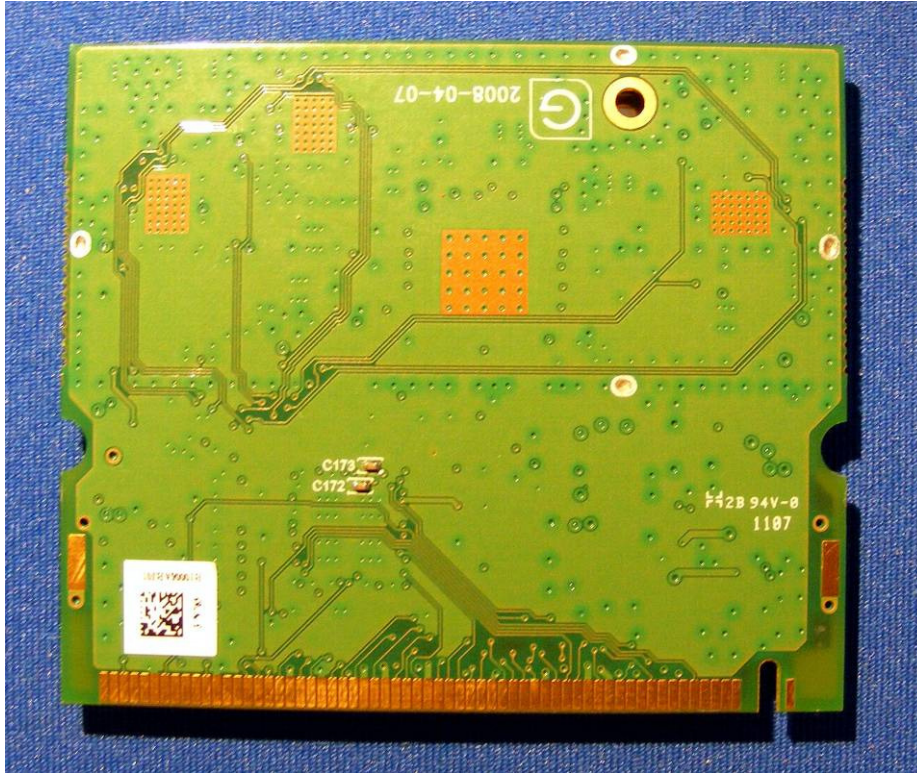

7 June 2012

Trilliant Networks, Inc.
GATE-1100-A
SP-6930-A

Internal photos

Antenna SW Front

Antenna Switch Back

Gateway Carrier Back

Gateway Carrier Front

Gateway Controller
front

Gateway Controller Back

Radio back

Radio Front