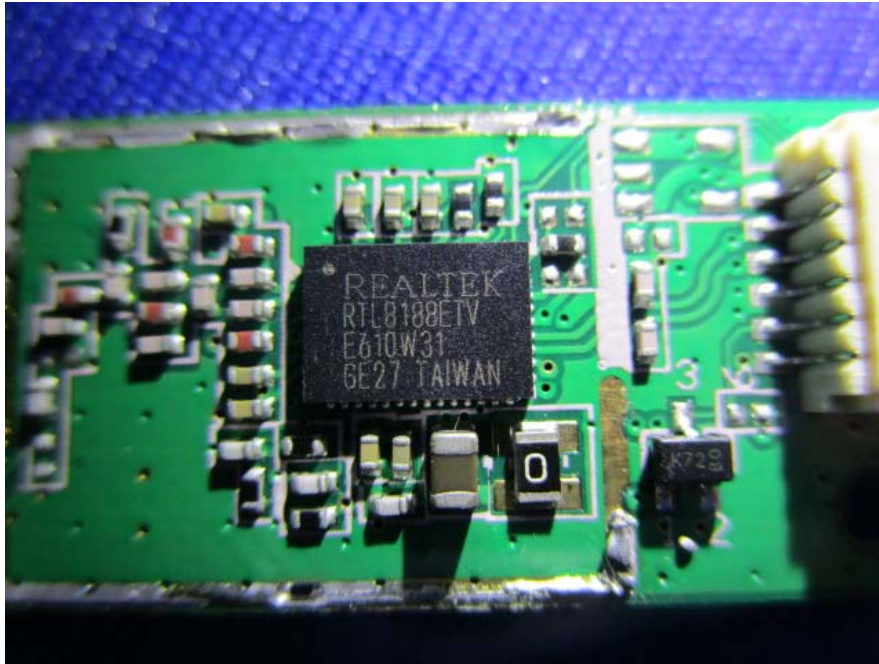

EXHIBIT B - EUT EXTERNAL PHOTOGRAPHS

EUT -All View

LR802URN3:

EUT -Top View

EUT –Bottom View

EUT –Uncover View

EUT -RF Chip View

LR802URN2-01:

EUT -Top View

EUT –Bottom View

EUT –Uncover View

EUT –RF Chip View

EUT –Antenna View (Taoglas GW26.0152)

EUT –Antenna View (Skylink IWX-2411RSXX)

EUT –Antenna View (Skylink NP-Y110)

EUT –Antenna View (ThinkYard T500001)