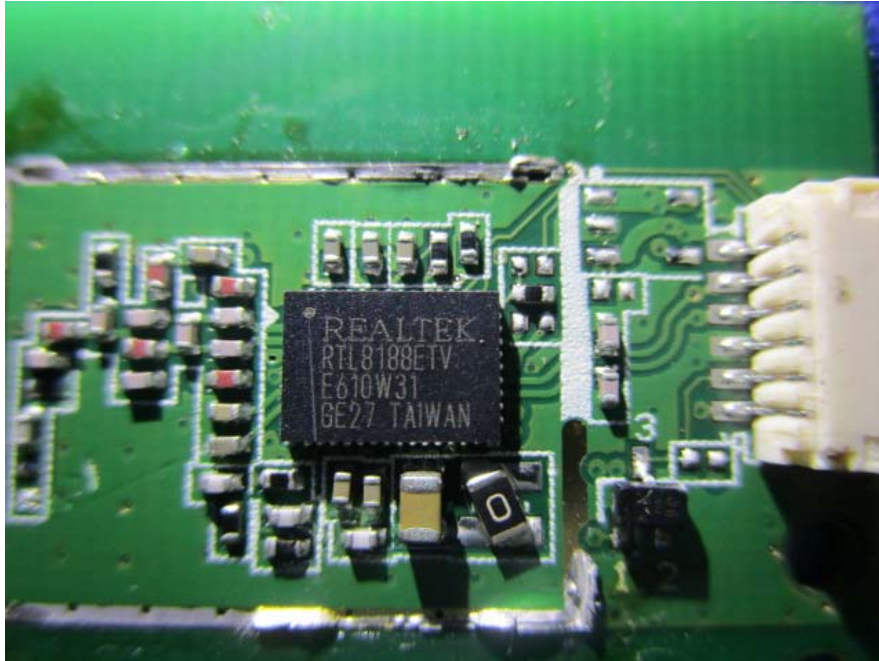

EXHIBIT B - EUT EXTERNAL PHOTOGRAPHS

EUT -All View

LR802URN3:

EUT -Top View

EUT –Bottom View

EUT –Uncover View

EUT -RF Chip View

LR802URN2-01:

EUT -Top View

EUT –Bottom View

EUT –Uncover View

EUT –RF Chip View

EUT –Antenna View (Taoglas GW26.0152)

EUT –Antenna View (Skylink IWX-2411RSXX)

EUT –Antenna View (Skylink NP-Y110)

EUT –Antenna View (ThinkYard T500001)