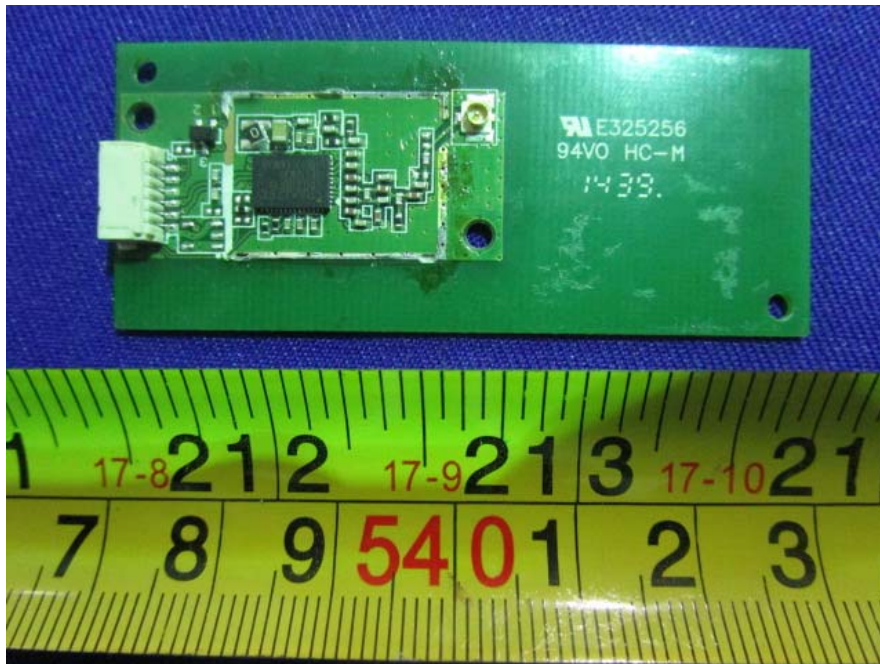

EXHIBIT B - EUT EXTERNAL PHOTOGRAPHS

EUT -All View

LR802URN3:

EUT -Top View

EUT –Bottom View

EUT –Uncover View

EUT -RF Chip View

LR802URN2-01:

EUT -Top View

EUT –Bottom View

EUT –Uncover View

EUT –RF Chip View

EUT –Antenna View (Taoglas GW26.0152)

EUT –Antenna View (Skylink IWX-2411RSXX)

EUT –Antenna View (Skylink NP-Y110)

EUT –Antenna View (ThinkYard T500001)