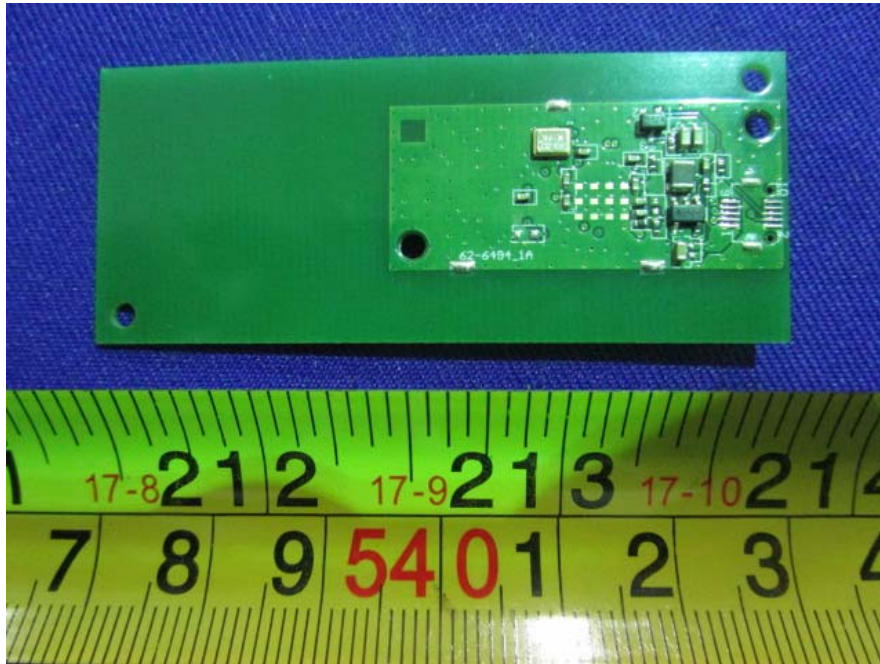

EXHIBIT B - EUT EXTERNAL PHOTOGRAPHS

EUT -All View

LR802URN3:

EUT -Top View

EUT –Bottom View

EUT –Uncover View

EUT -RF Chip View

LR802URN2-01:

EUT -Top View

EUT –Bottom View

EUT –Uncover View

EUT –RF Chip View

EUT –Antenna View (Taoglas GW26.0152)

EUT –Antenna View (Skylink IWX-2411RSXX)

EUT –Antenna View (Skylink NP-Y110)

EUT –Antenna View (ThinkYard T500001)