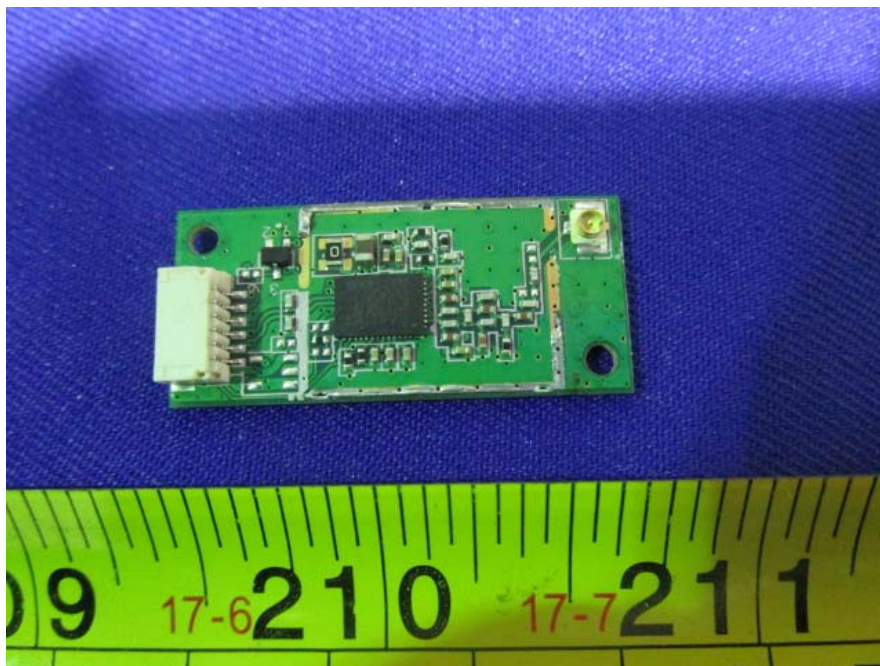

EXHIBIT B - EUT EXTERNAL PHOTOGRAPHS

EUT -All View

LR802URN3:

EUT -Top View

EUT –Bottom View

EUT –Uncover View

EUT -RF Chip View

LR802URN2-01:

EUT -Top View

EUT –Bottom View

EUT –Uncover View

EUT –RF Chip View

EUT –Antenna View (Taoglas GW26.0152)

EUT –Antenna View (Skylink IWX-2411RSXX)

EUT –Antenna View (Skylink NP-Y110)

EUT –Antenna View (ThinkYard T500001)