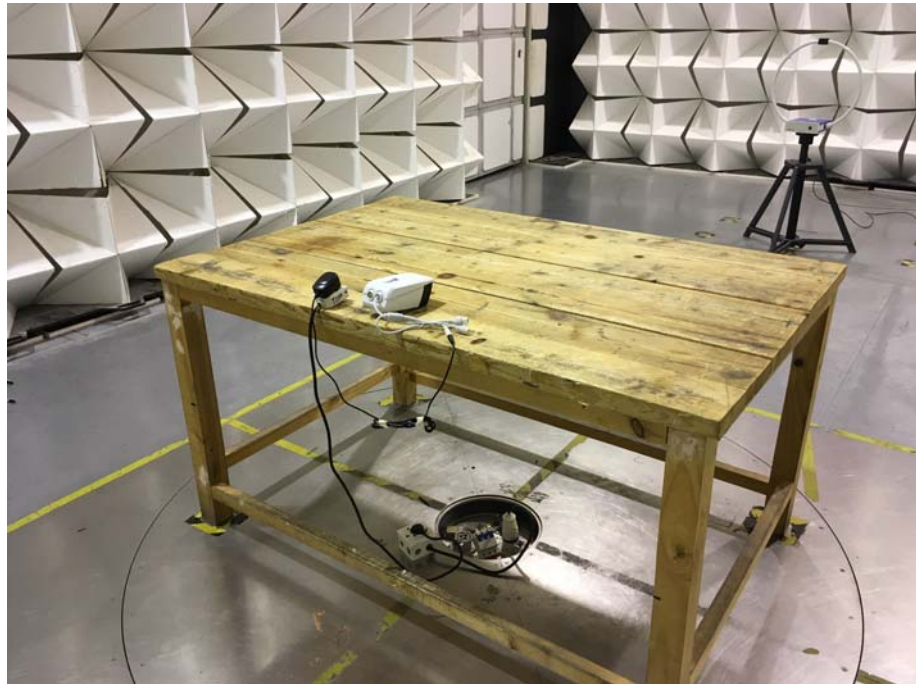

Photographs –Constructional Details

WIFI Setup photo Model 835 FCC ID: RU6-OIPC1

Photograph – Conducted Emission Test Setup

Test Site 1#

Photograph - Spurious Emissions Radiated Test Setup

Below 30MHz Test Site 2#