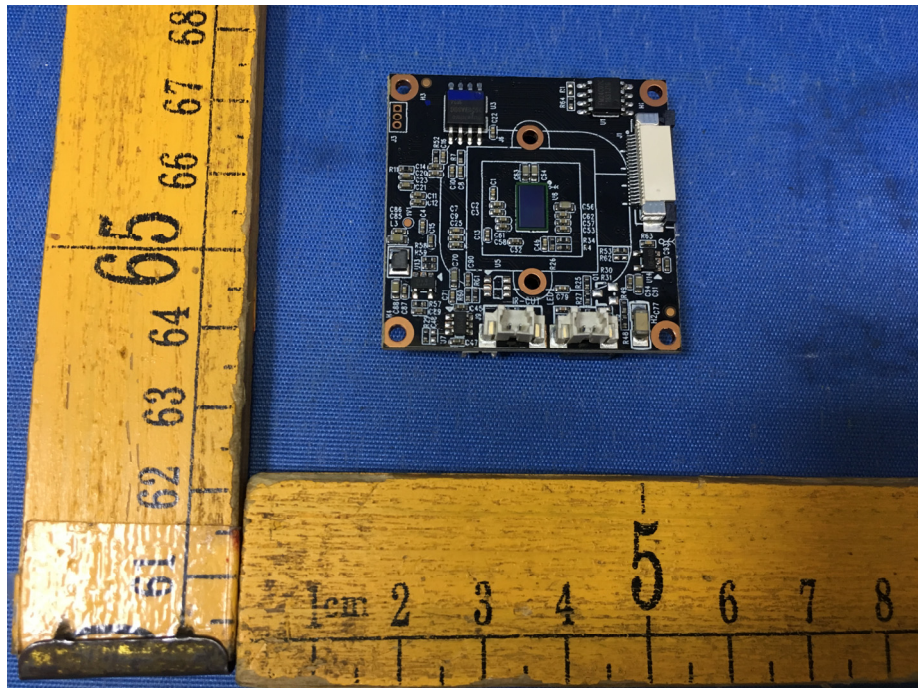

EUT – Internal View Model 835 FCC ID: RU6-OIPC1

Appendix WTS18S11127996W_Photos

Appendix WTS18S11127996W_Photos

Appendix WTS18S11127996W_Photos