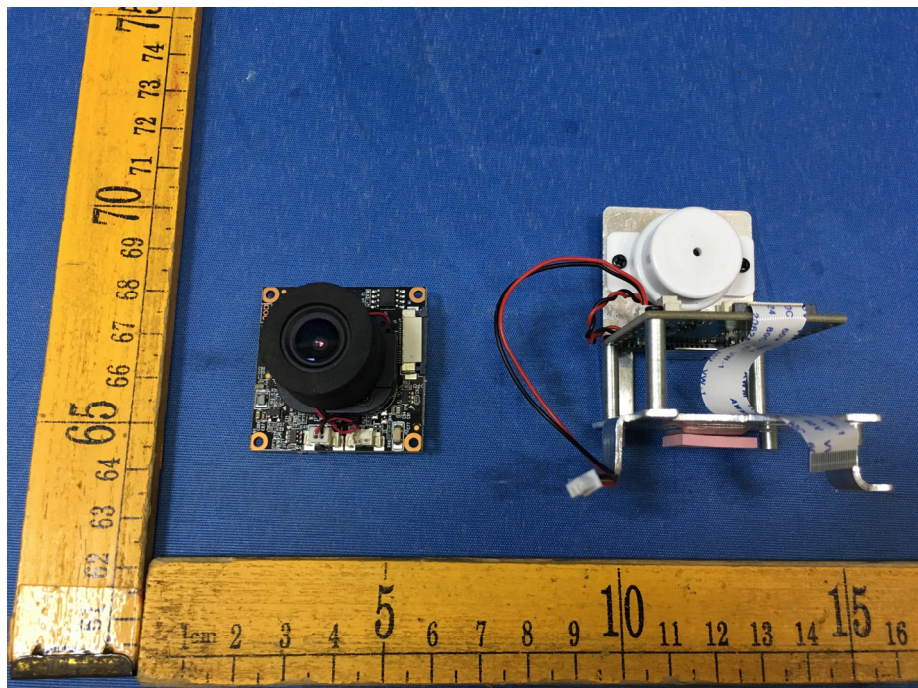

EUT – Internal View Model 835 FCC ID: RU6-OIPC1

Appendix WTS18S11127996W_Photos

Appendix WTS18S11127996W_Photos

Appendix WTS18S11127996W_Photos