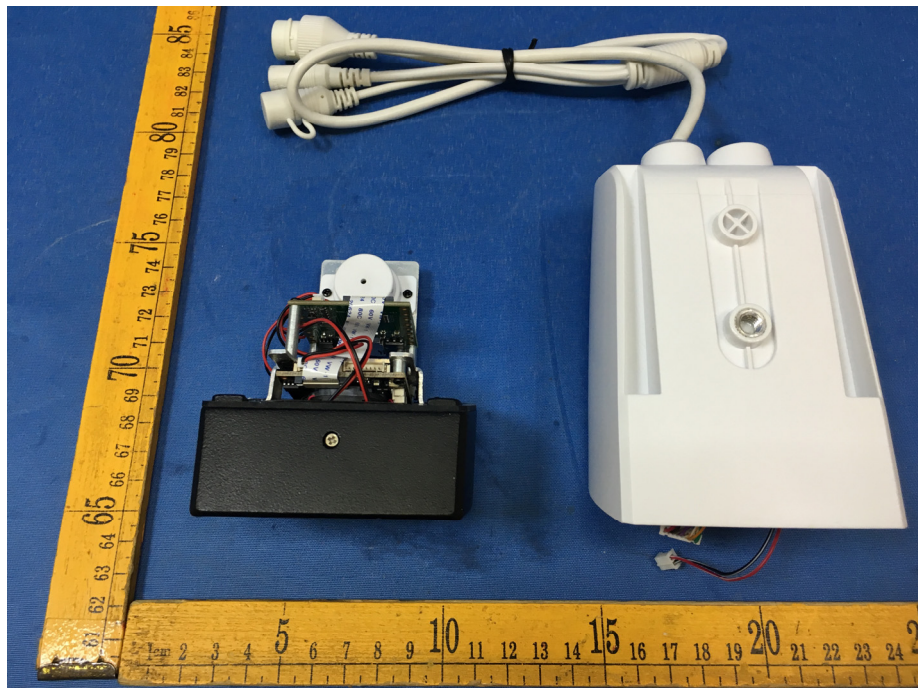

EUT – Internal View Model 835 FCC ID: RU6-OIPC1

Appendix WTS18S11127996W_Photos

Appendix WTS18S11127996W_Photos

Appendix WTS18S11127996W_Photos