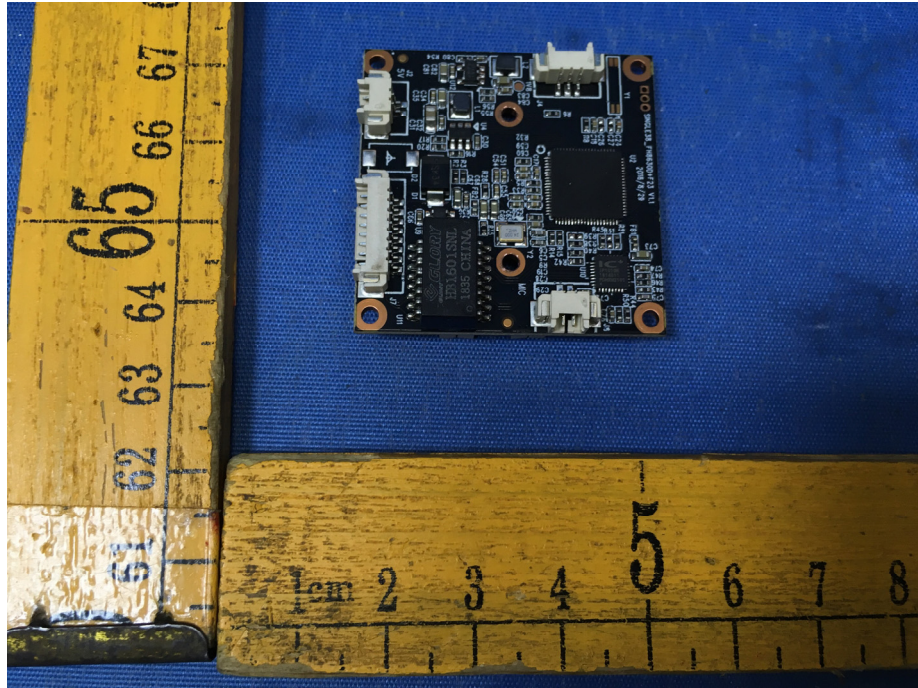

EUT – Internal View Model 835 FCC ID: RU6-OIPC1

Appendix WTS18S11127996W_Photos

Appendix WTS18S11127996W_Photos

Appendix WTS18S11127996W_Photos