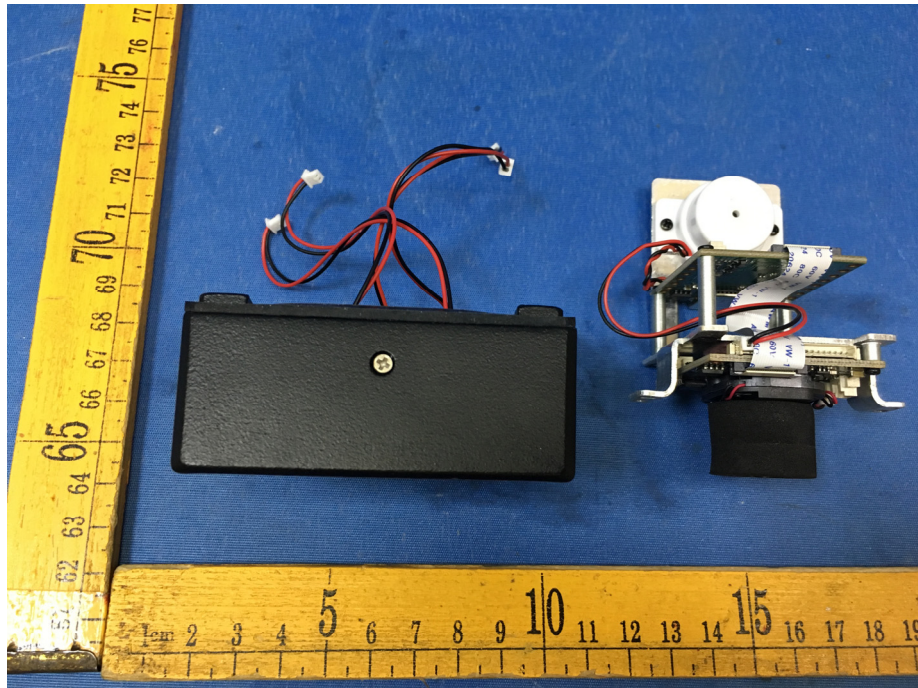

EUT – Internal View Model 835 FCC ID: RU6-OIPC1

Appendix WTS18S11127996W_Photos

Appendix WTS18S11127996W_Photos

Appendix WTS18S11127996W_Photos