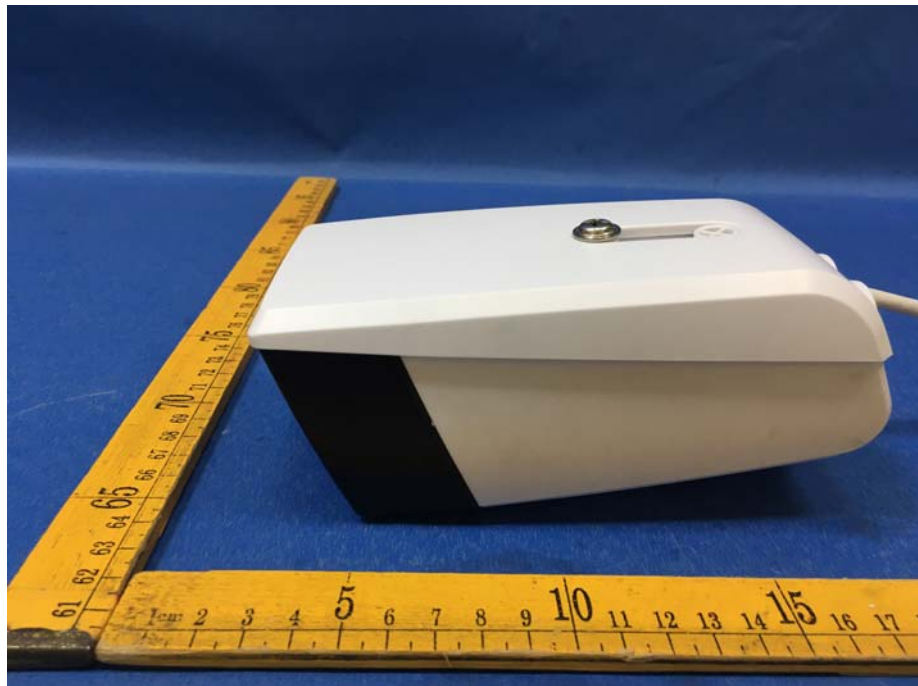

EUT – External View Model 835 FCC ID:RU6-OIPC1

WIFI ANT.

Appendix WTS18S11127996W\_Photos

---

Appendix WTS18S11127996W\_Photos

---

Appendix WTS18S11127996W\_Photos

---