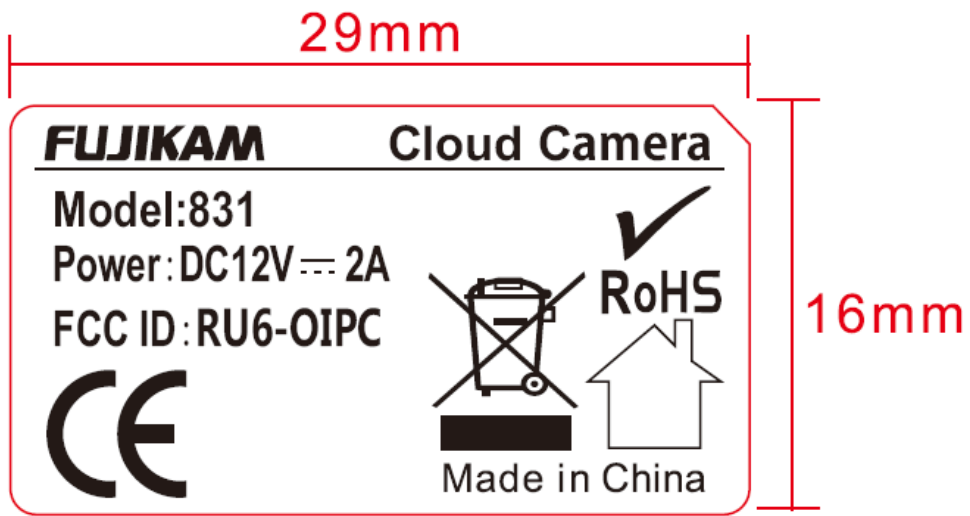

Label and label location

Label

Size: 29mm X 16mm

label location

Label location