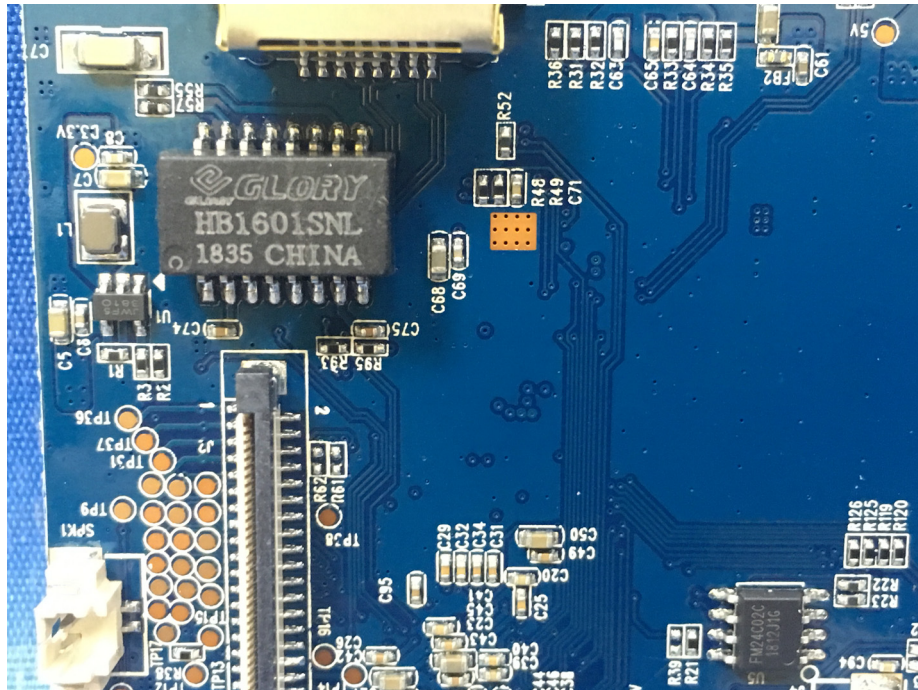

EUT – Internal View Model 813 FCC ID:RU6-FIPC1

WIFI ANT.

Appendix WTS18S11128007W_Photos

Appendix WTS18S11128007W_Photos

Appendix WTS18S11128007W_Photos