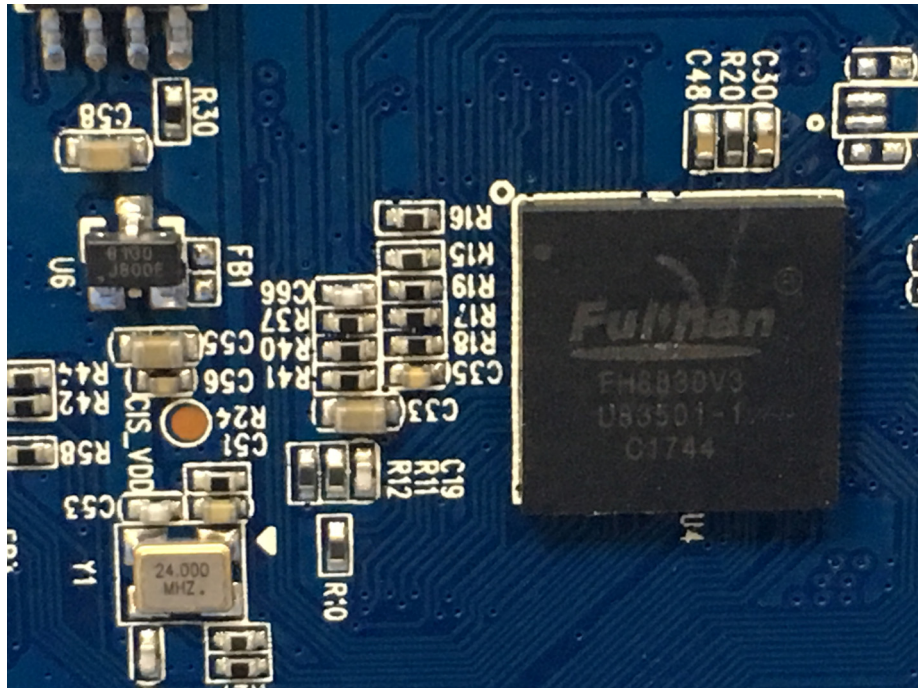

EUT – Internal View Model 813 FCC ID:RU6-FIPC1

WIFI ANT.

Appendix WTS18S11128007W_Photos

Appendix WTS18S11128007W_Photos

Appendix WTS18S11128007W_Photos