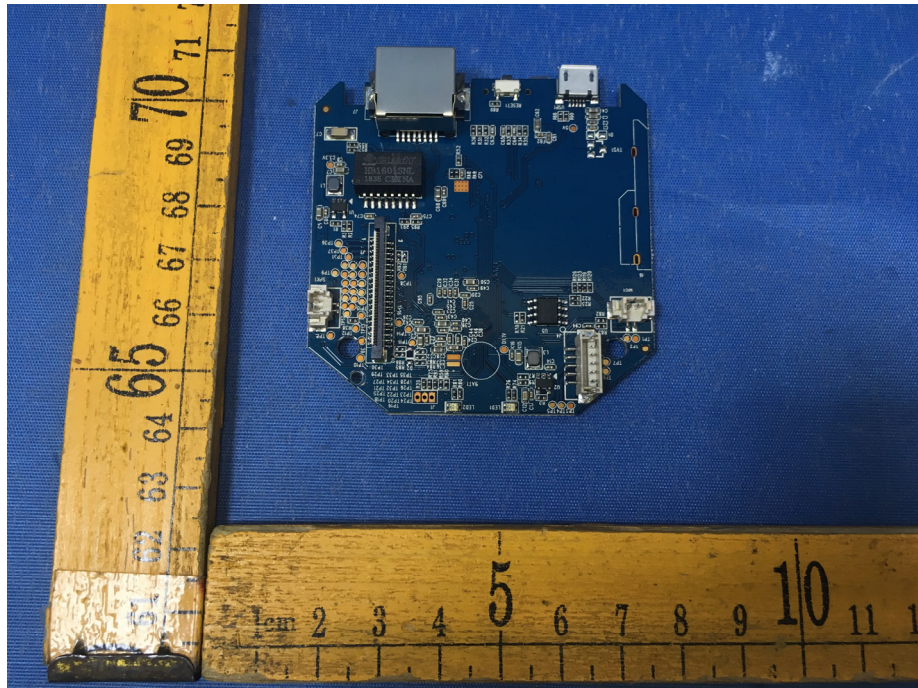

EUT – Internal View Model 813 FCC ID:RU6-FIPC1

WIFI ANT.

Appendix WTS18S11128007W_Photos

Appendix WTS18S11128007W_Photos

Appendix WTS18S11128007W_Photos