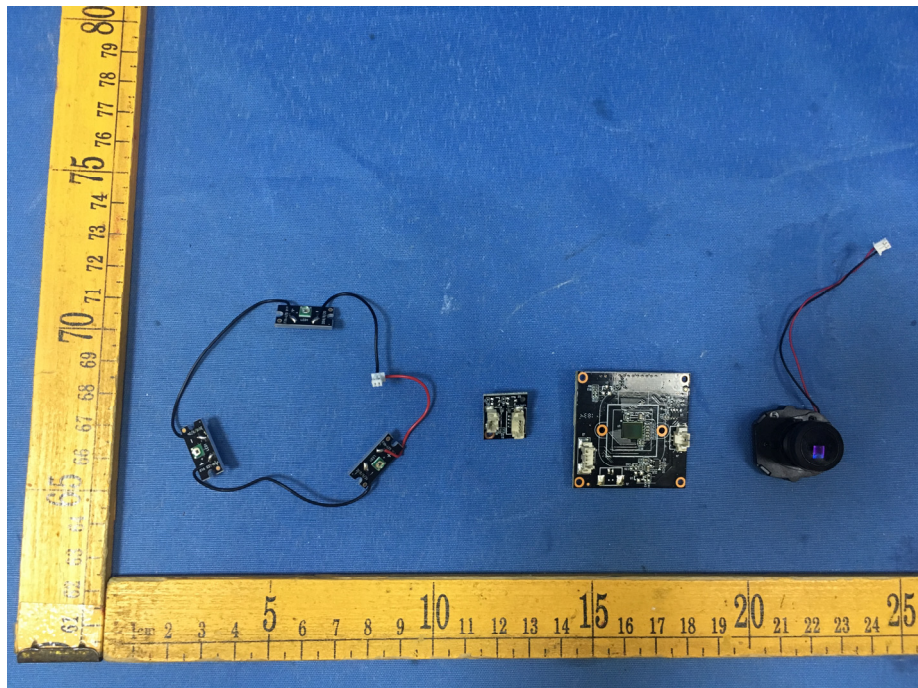

EUT – Internal View Model 813 FCC ID:RU6-FIPC1

WIFI ANT.

Appendix WTS18S11128007W_Photos

Appendix WTS18S11128007W_Photos

Appendix WTS18S11128007W_Photos