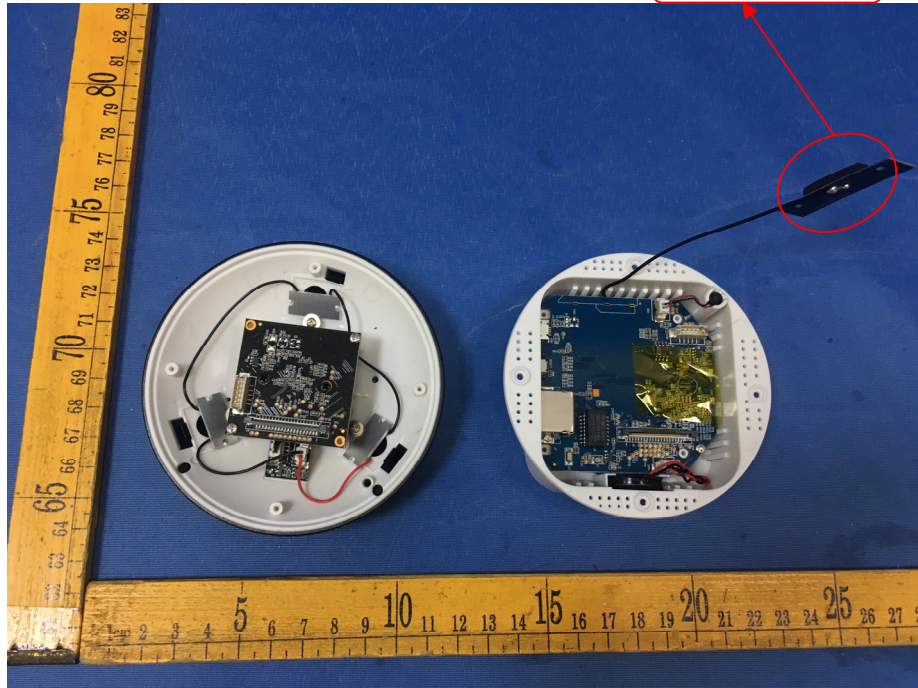

EUT – Internal View Model 813 FCC ID:RU6-FIPC1

WIFI ANT.

Appendix WTS18S11128007W_Photos

Appendix WTS18S11128007W_Photos

Appendix WTS18S11128007W_Photos