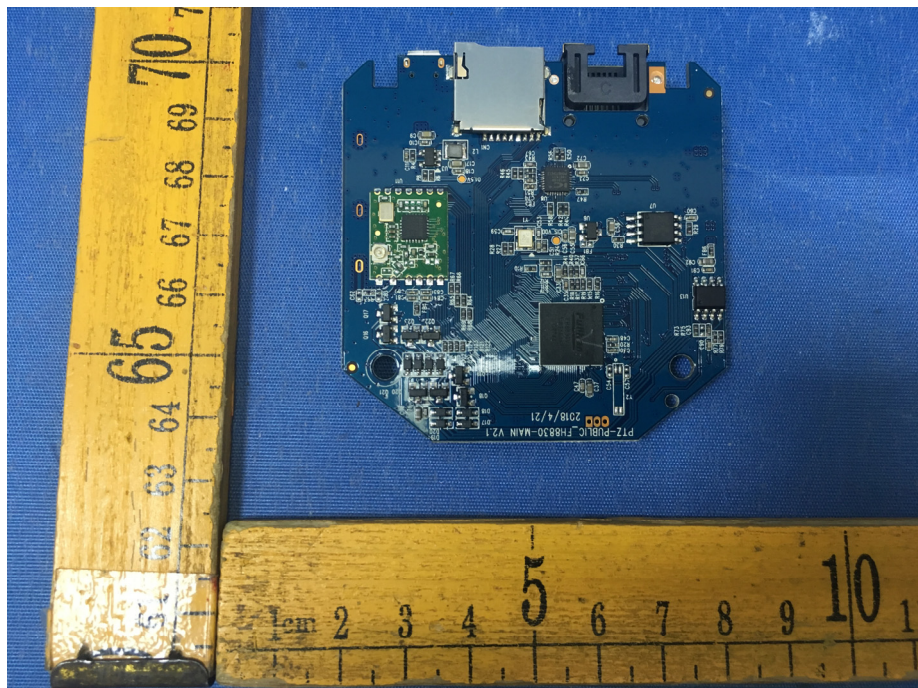

EUT – Internal View Model 813 FCC ID:RU6-FIPC1

WIFI ANT.

Appendix WTS18S11128007W_Photos

Appendix WTS18S11128007W_Photos

Appendix WTS18S11128007W_Photos