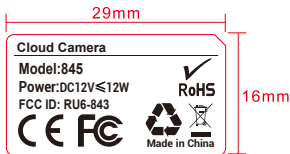

Label Artwork and Location

Model: 835

Label and Size:

Location