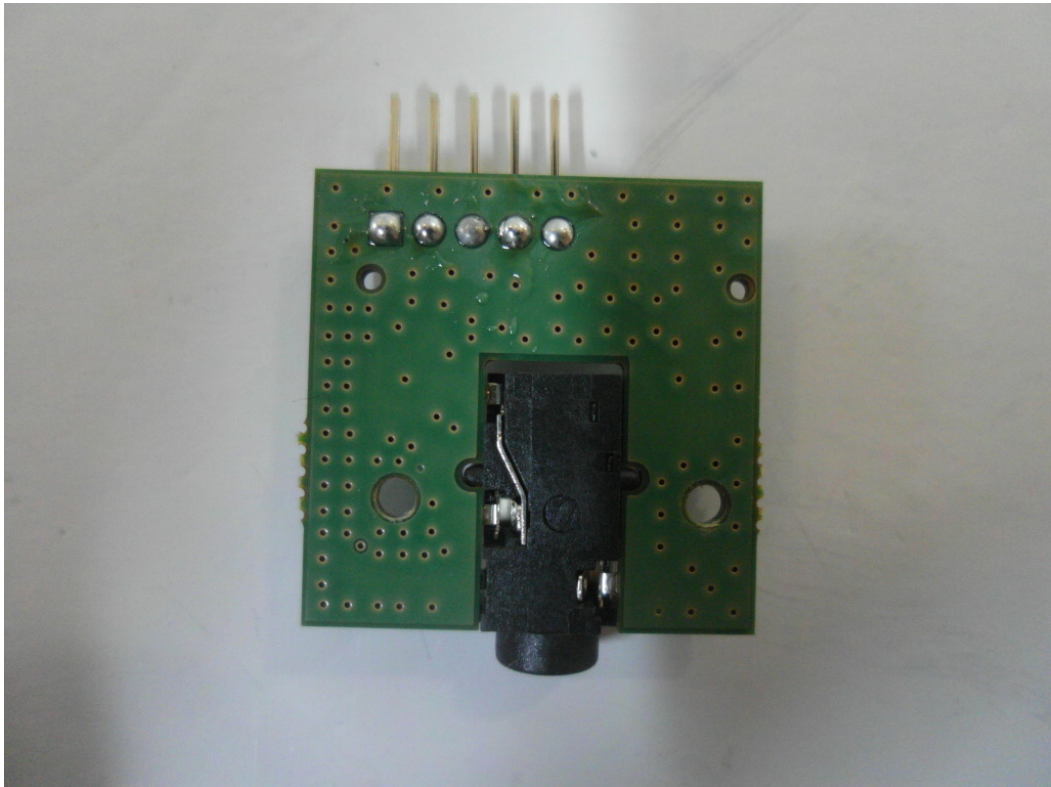

CTK Co., Ltd.

(Ho-dong), 113, Yejik-ro, Cheoin-gu, Yongin-si, Gyeonggi-do, Korea

Tel: +82-31-339-9970 Fax: +82-31-624-9501

www.e-ctk.com