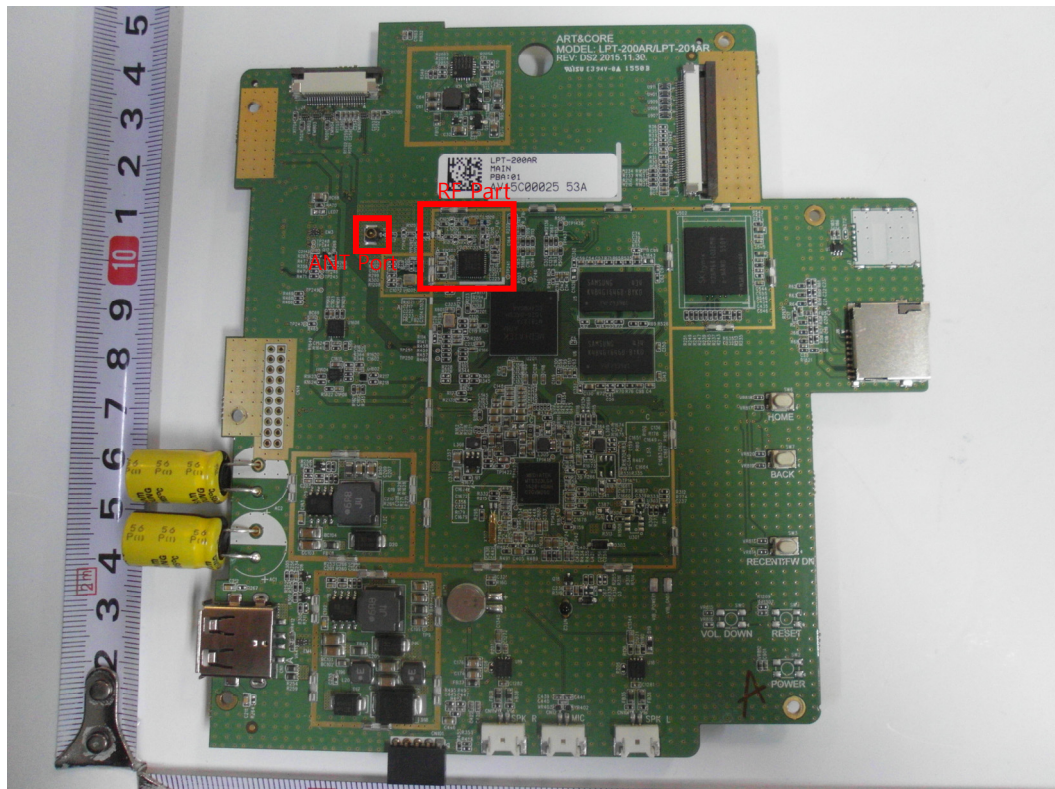

CTK Co., Ltd.

(Ho-dong), 113, Yejik-ro, Cheoin-gu, Yongin-si, Gyeonggi-do, Korea

Tel: +82-31-339-9970 Fax: +82-31-624-9501

www.e-ctk.com

EUT Internal Photographs