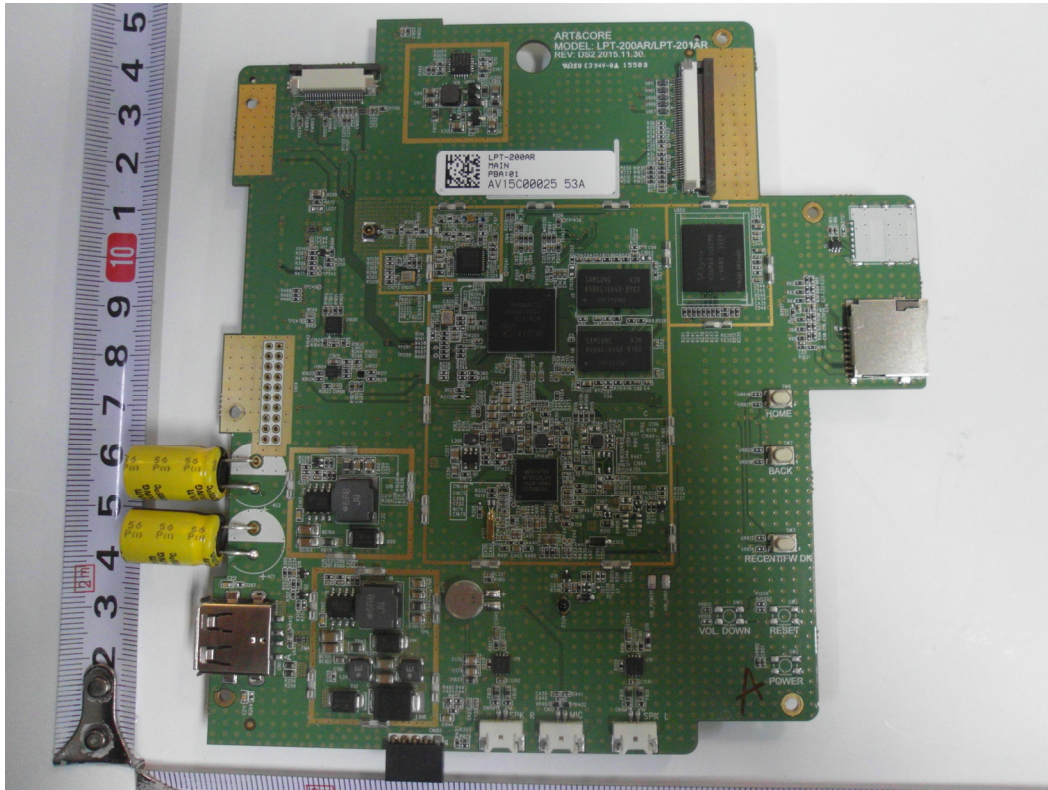

CTK Co., Ltd.

(Ho-dong), 113, Yejik-ro, Cheoin-gu, Yongin-si, Gyeonggi-do, Korea

Tel: +82-31-339-9970 Fax: +82-31-624-9501

www.e-ctk.com