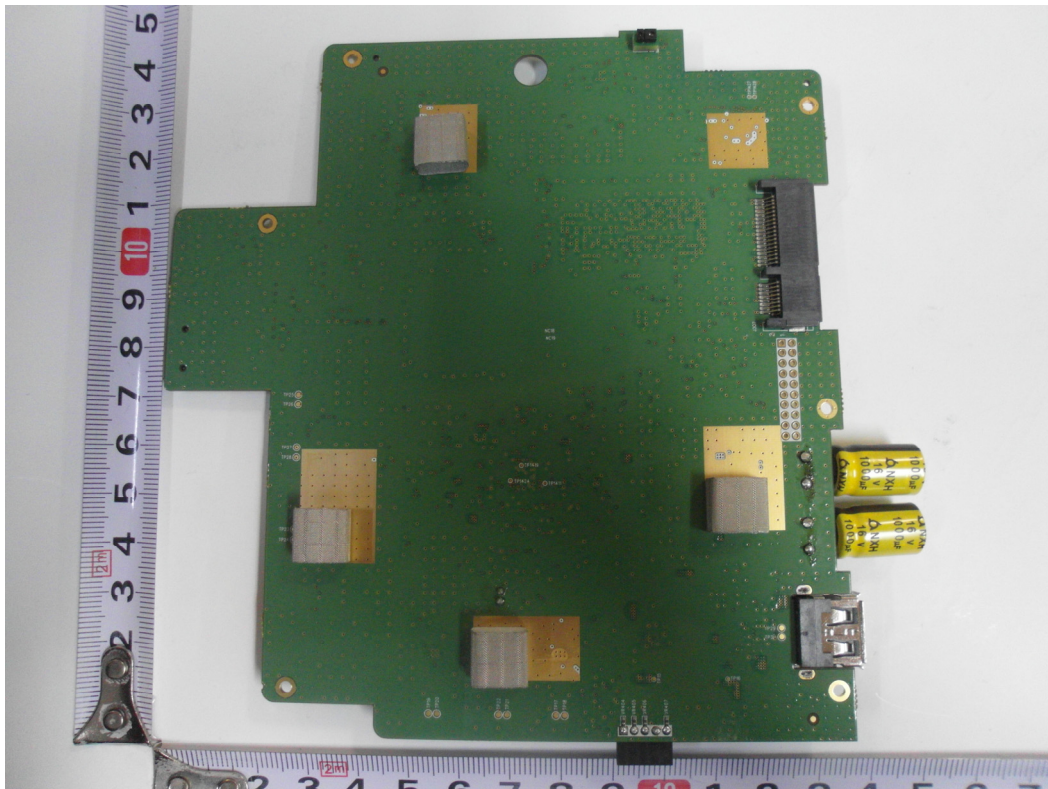

CTK Co., Ltd.

(Ho-dong), 113, Yejik-ro, Cheoin-gu, Yongin-si, Gyeonggi-do, Korea

Tel: +82-31-339-9970 Fax: +82-31-624-9501

www.e-ctk.com