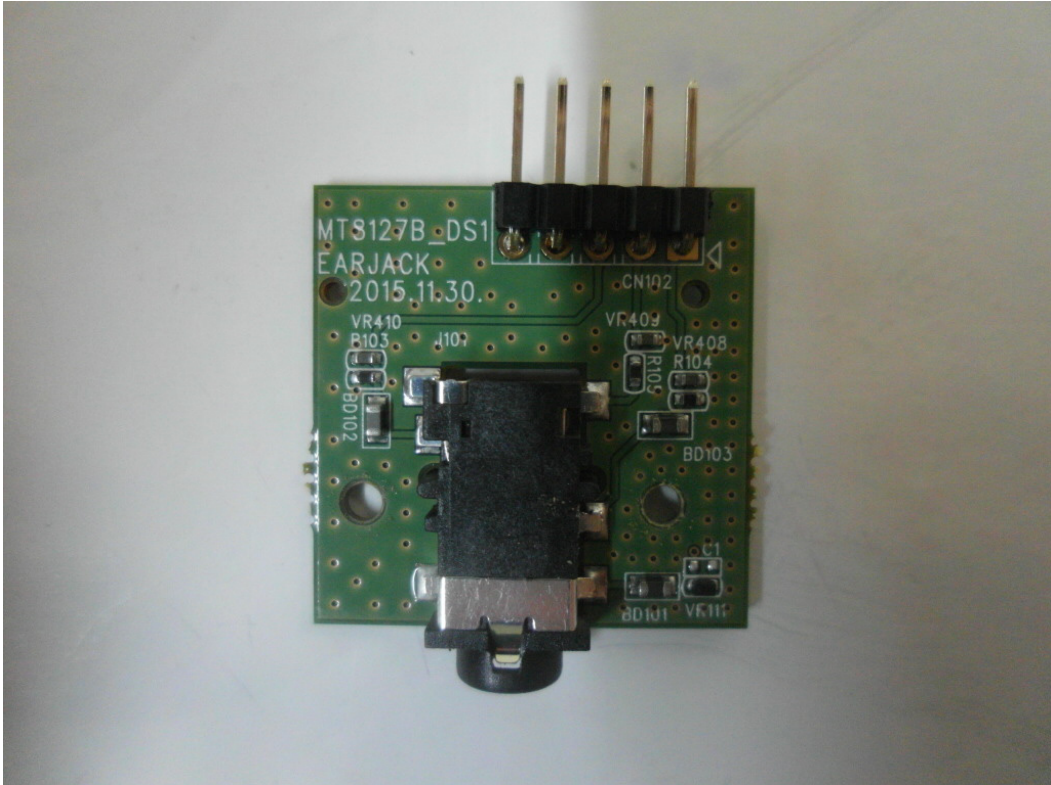

CTK Co., Ltd.

(Ho-dong), 113, Yejik-ro, Cheoin-gu, Yongin-si, Gyeonggi-do, Korea

Tel: +82-31-339-9970 Fax: +82-31-624-9501

www.e-ctk.com