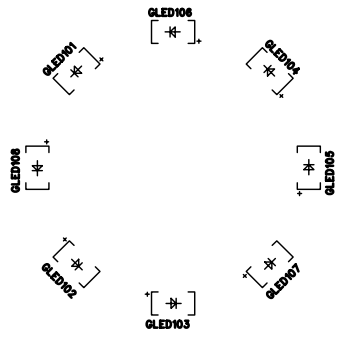

ATEC_KSCC_BGT BALANCE
NQUIRY-KIT_LCD V1.1
2012.3.8

COM101

COM105