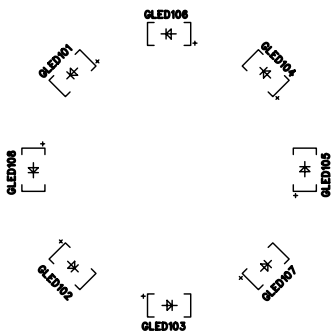

ATEC_KSCC_BGT BALANCE
NQUIRY-KIT_LCD V1.1
2012.3.8

COM101

COM105