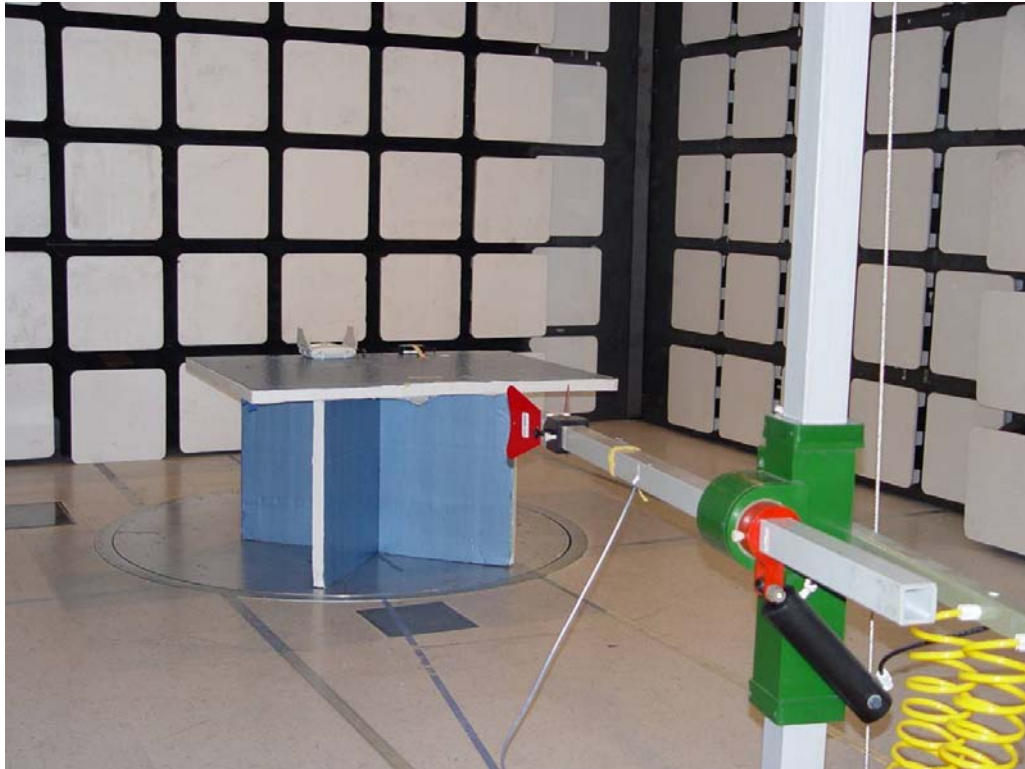

October 8, 2008

CBIS10 – WLAN a+b+g+n mini-PCI Module

Colubris Networks

TEST SET-UP PHOTOGRAPHS

General Measurement Test Set-Up

Radiated Emissions >1 GHz

General DFS Test Setup