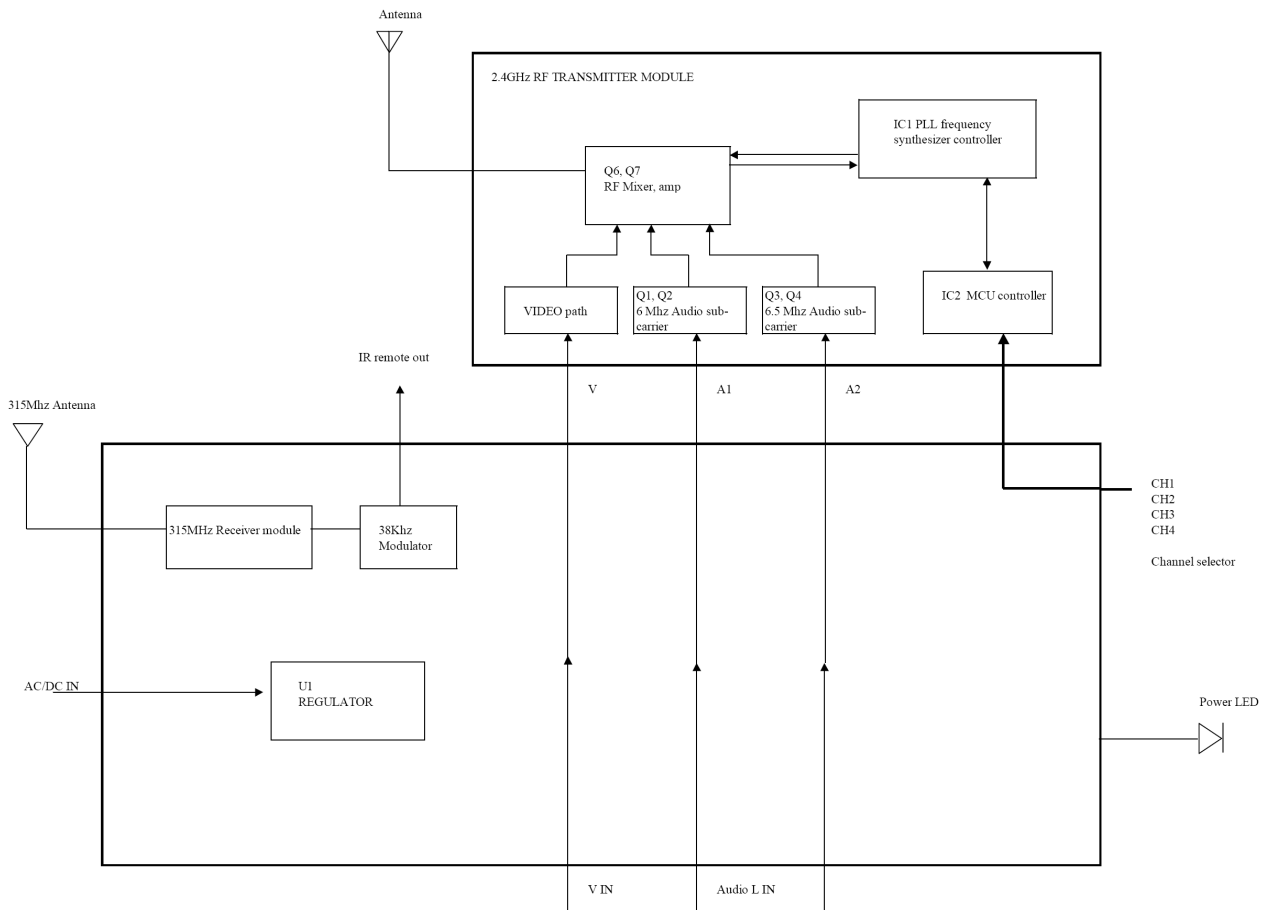

Block Diagram

2.4GHz SV-04-TX Mini Transmitter with built in 315Mhz IR extender