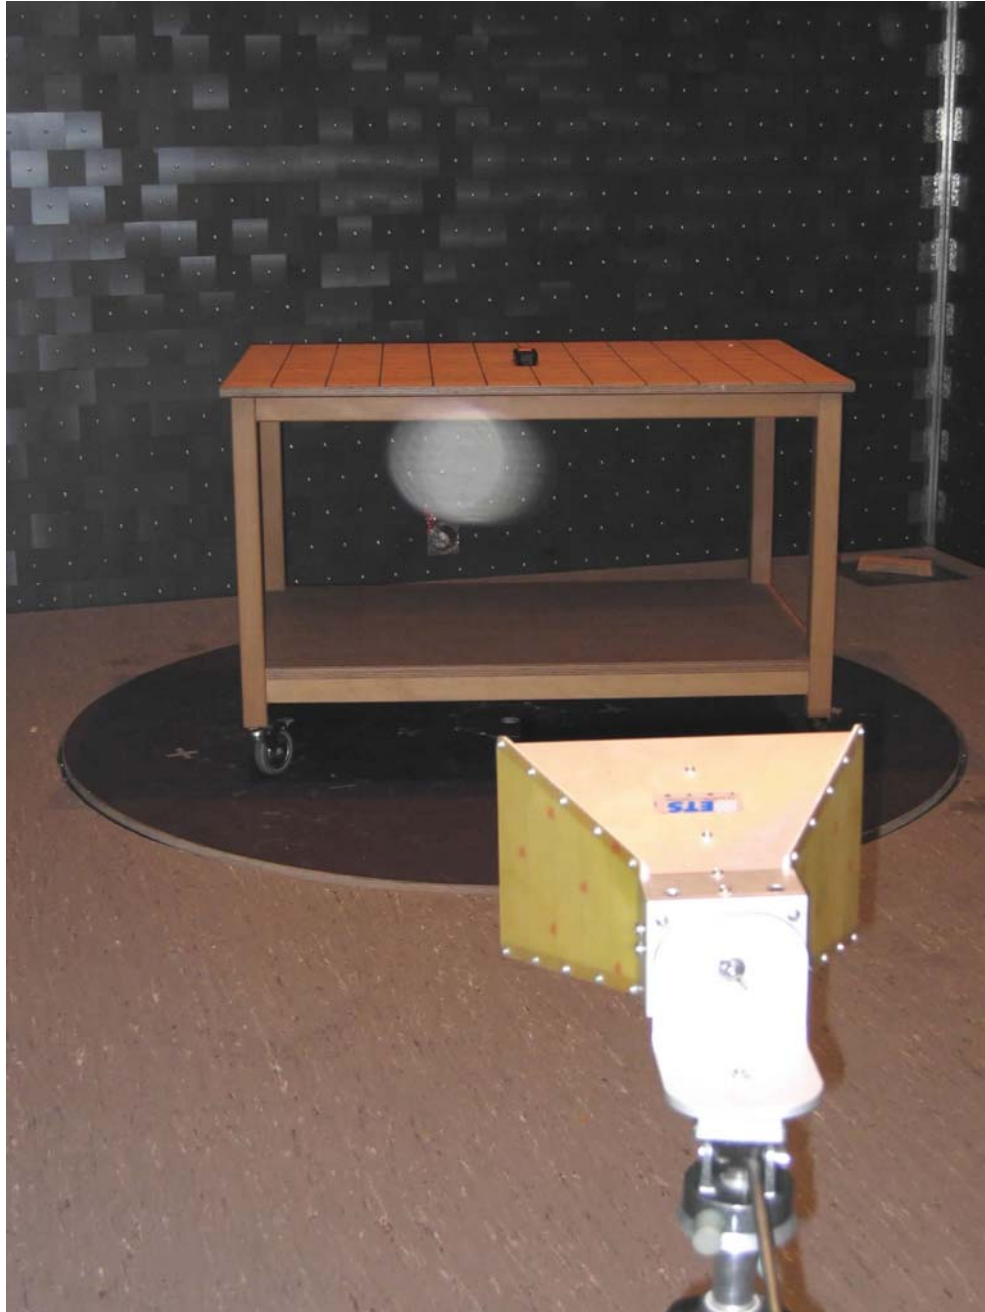

FCC ID: RTD-G6R

**Attachment C:** Photos of the test setup

SPURIOUS EMISSIONS (electric field) 30 MHz - 1000 MHz (front view)

FCC ID: RTD-G6R

**Attachment C:** Photos of the test setup

SPURIOUS EMISSIONS (electric field) 30 MHz - 1000 MHz (rear view)

FCC ID: RTD-G6R

**Attachment C:** Photos of the test setup

SPURIOUS EMISSIONS (electric field) 30 MHz - 1000 MHz (side view)

FCC ID: RTD-G6R

**Attachment C:** Photos of the test setup

SPURIOUS EMISSIONS (electric field) 1000MHz – 10-harmonics (front view)

**Attachment C:** Photos of the test setup

SPURIOUS EMISSIONS (electric field) 1000MHz – 10-harmonics (rear view)