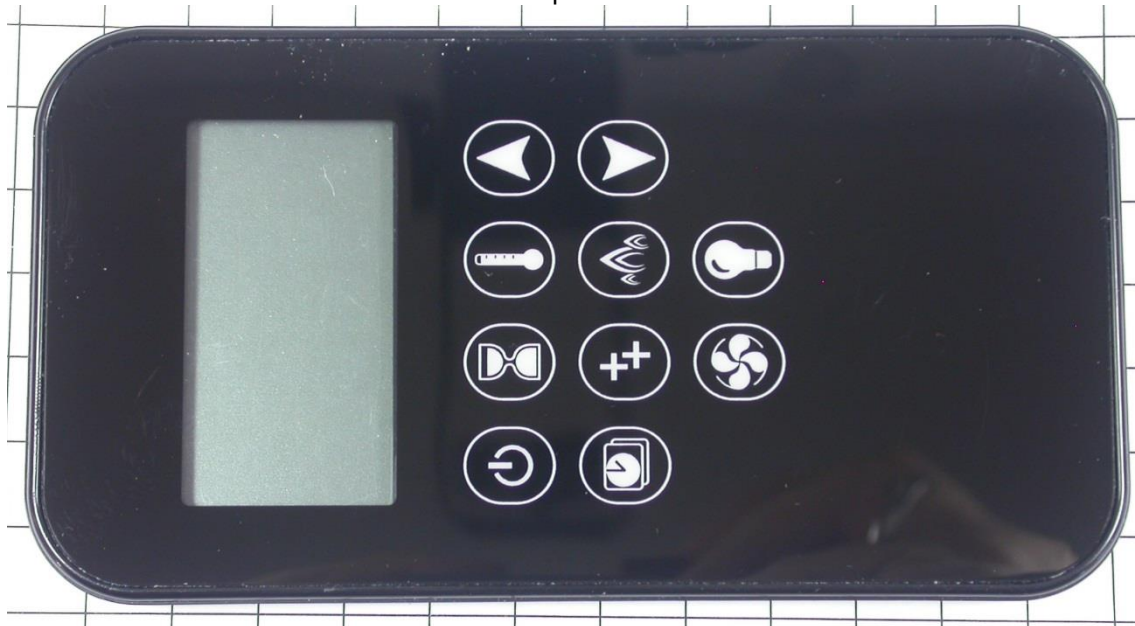

1 Photo documentation of the EUT

1.1 External views:

(Scale: 1 cm per square)

Top view

Bottom view / label placement

Final product label

Right view

Left view

Front view

Rear view