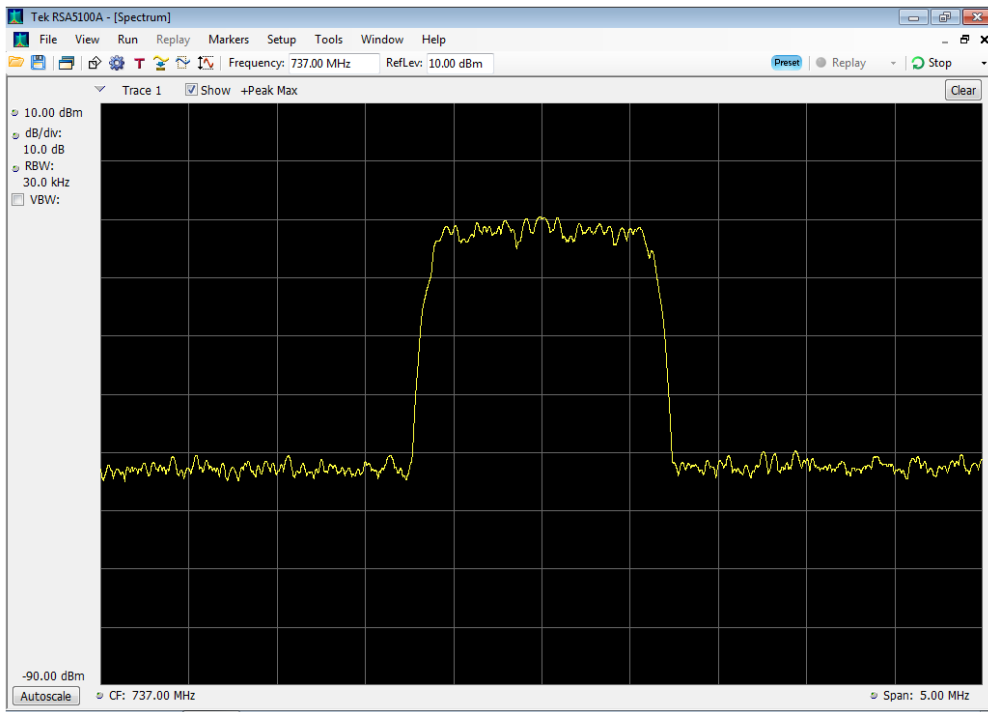

Downlink_CDMA Input_746 - 757 MHz

Downlink_CDMA Input_869 - 894 MHz

Downlink_CDMA Output_1930 - 1995 MHz

Downlink_CDMA Output_2110 - 2155 MHz

Downlink_CDMA Output_728 - 746 MHz

Downlink_CDMA Output_746 - 757 MHz