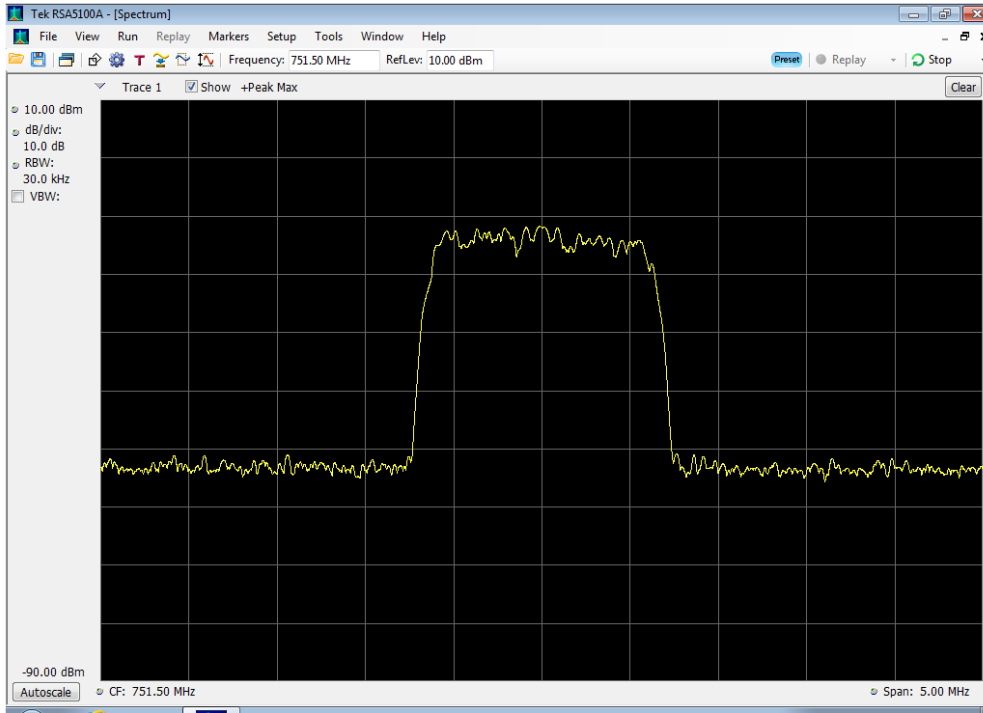

Downlink_CDMA Input_746 - 757 MHz

Downlink_CDMA Input_869 - 894 MHz

Downlink_CDMA Output_1930 - 1995 MHz

Downlink_CDMA Output_2110 - 2155 MHz

Downlink_CDMA Output_728 - 746 MHz

Downlink_CDMA Output_746 - 757 MHz