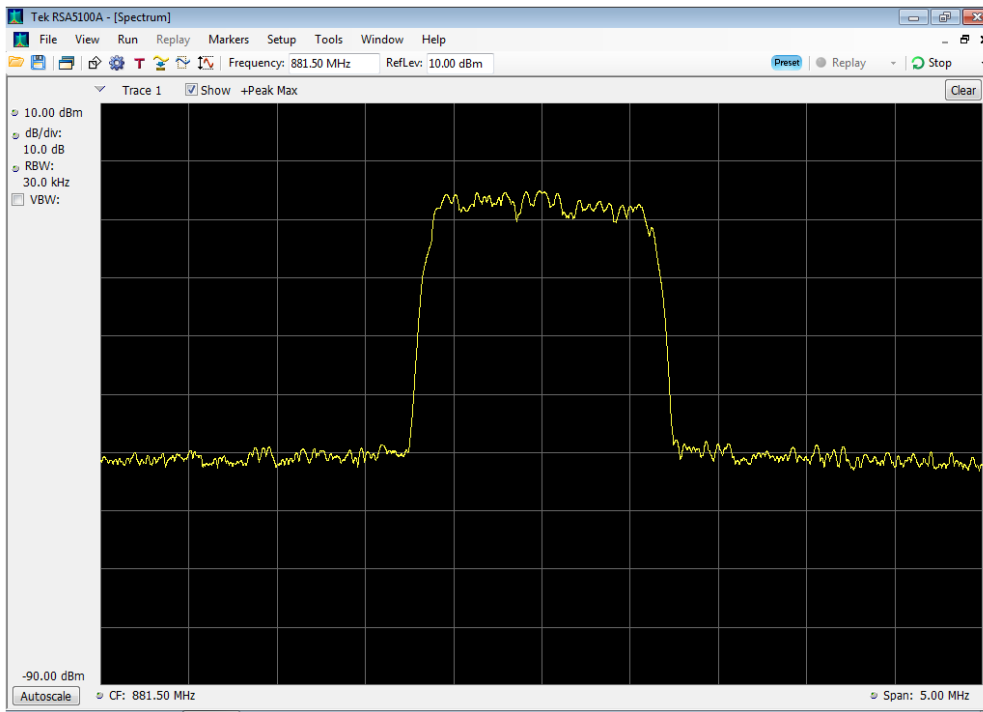

Downlink_CDMA Output_869 - 894 MHz