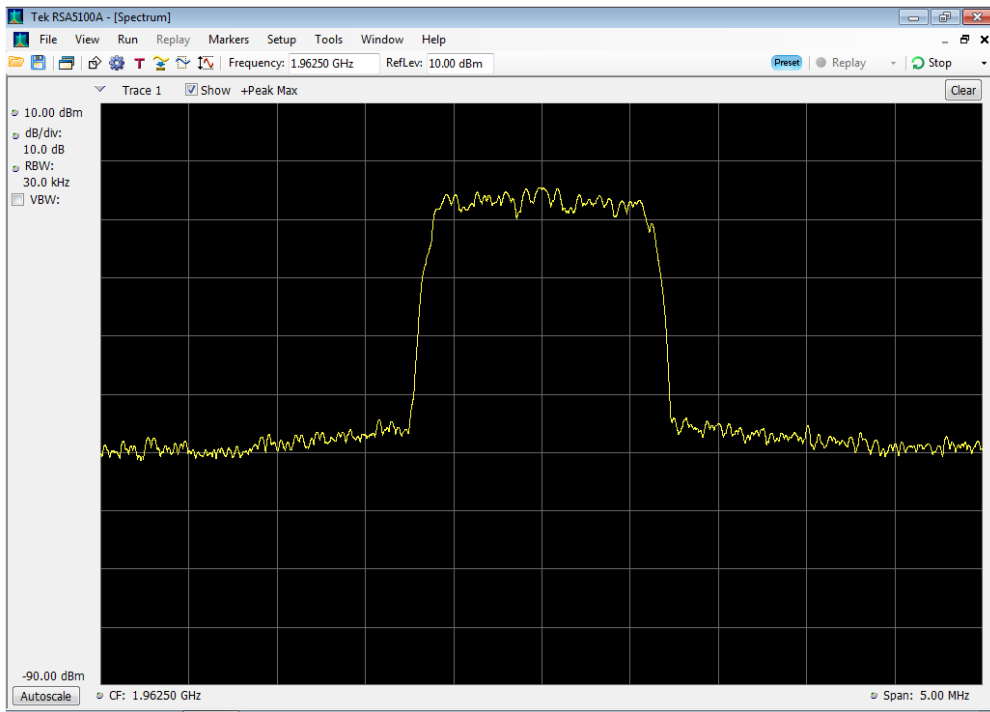

Downlink_CDMA Input_746 - 757 MHz

Downlink_CDMA Input_869 - 894 MHz

Downlink_CDMA Output_1930 - 1995 MHz

Downlink_CDMA Output_2110 - 2155 MHz

Downlink_CDMA Output_728 - 746 MHz

Downlink_CDMA Output_746 - 757 MHz