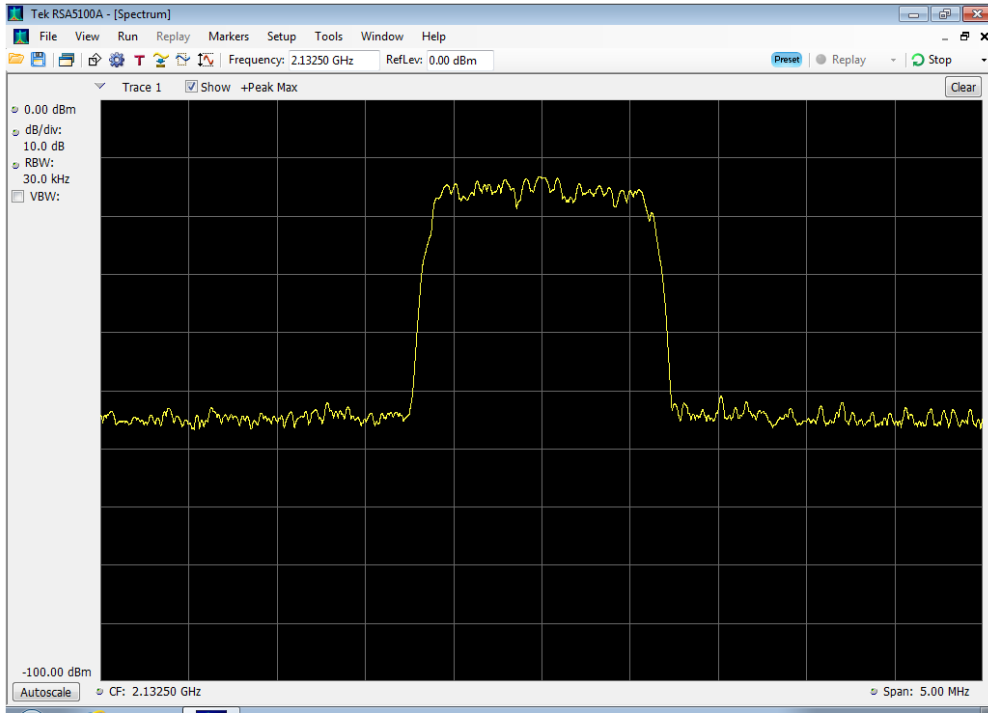

Downlink_CDMA Input_746 - 757 MHz

Downlink_CDMA Input_869 - 894 MHz

Downlink_CDMA Output_1930 - 1995 MHz

Downlink_CDMA Output_2110 - 2155 MHz

Downlink_CDMA Output_728 - 746 MHz

Downlink_CDMA Output_746 - 757 MHz