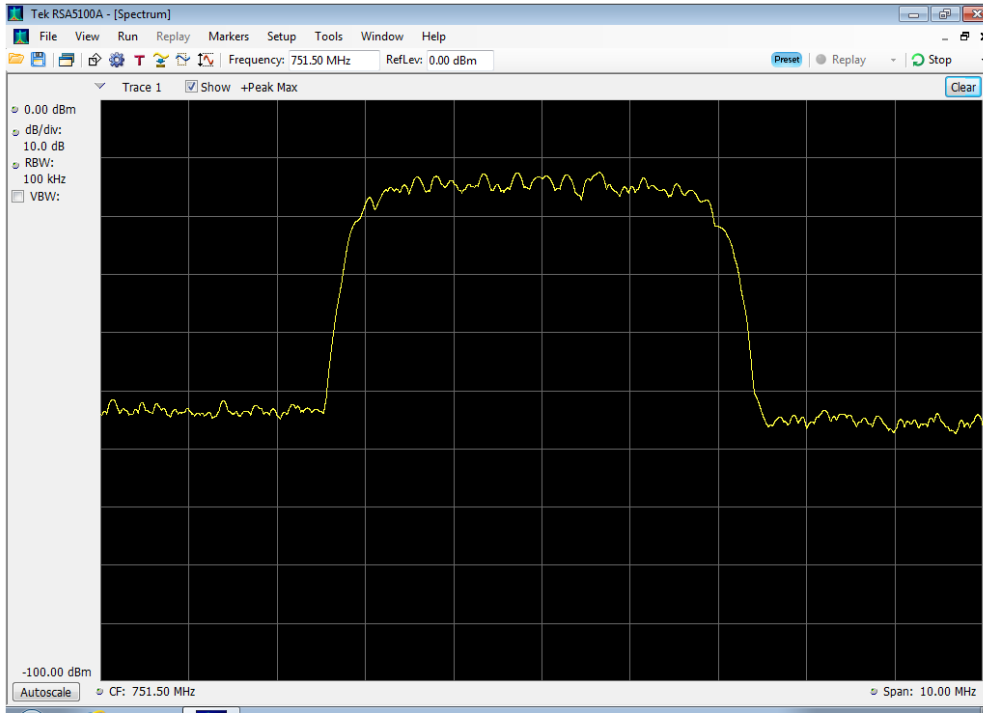

Downlink_WCDMA Output_746 - 757 MHz