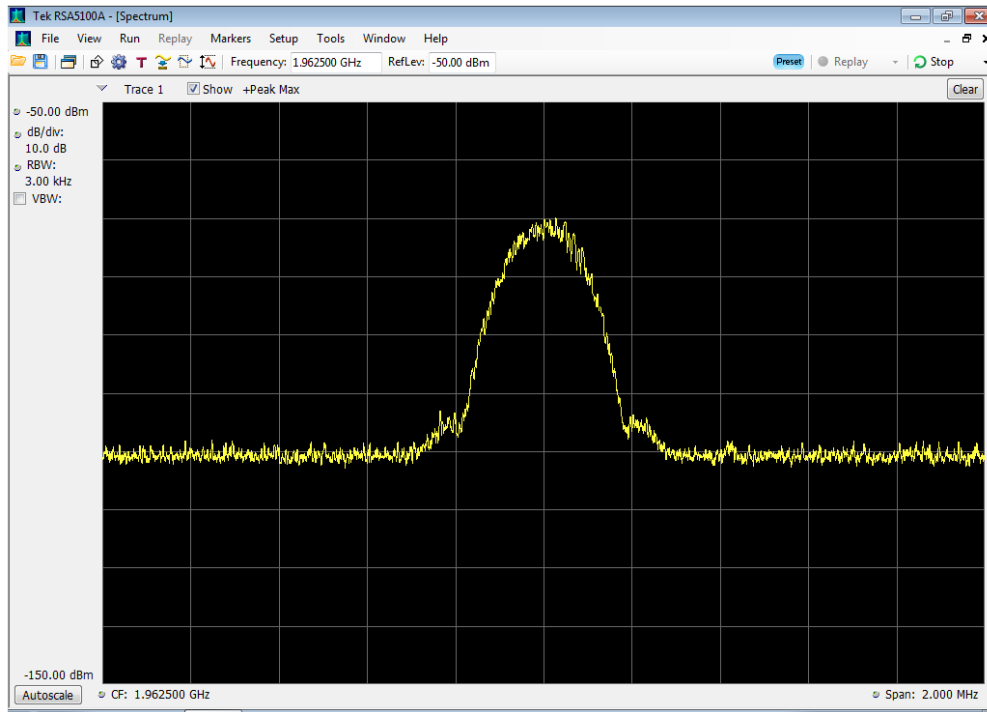

Downlink_GSM Input_1930 - 1995 MHz