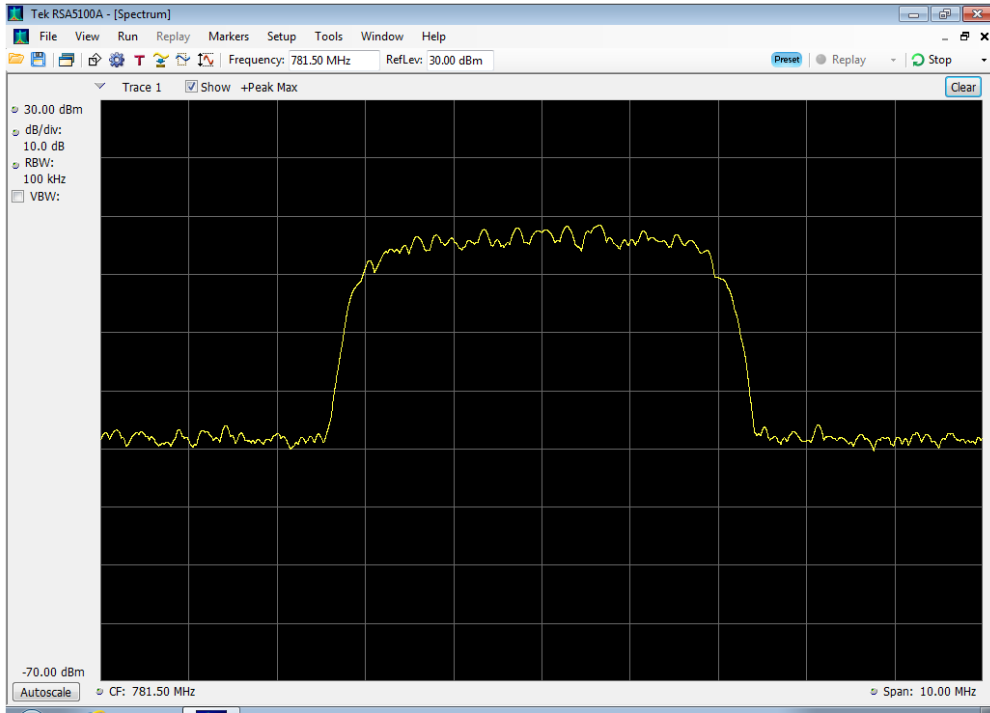

Uplink_WCDMA Output_776 - 787 MHz