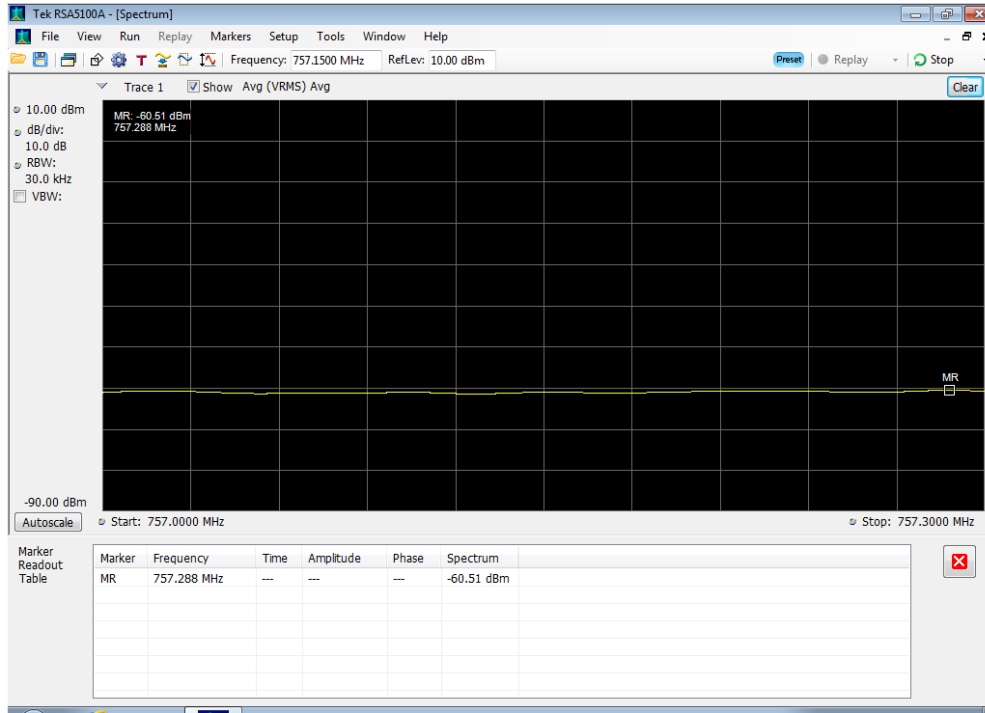

Downlink_CDMA_Upper_746 - 757 MHz