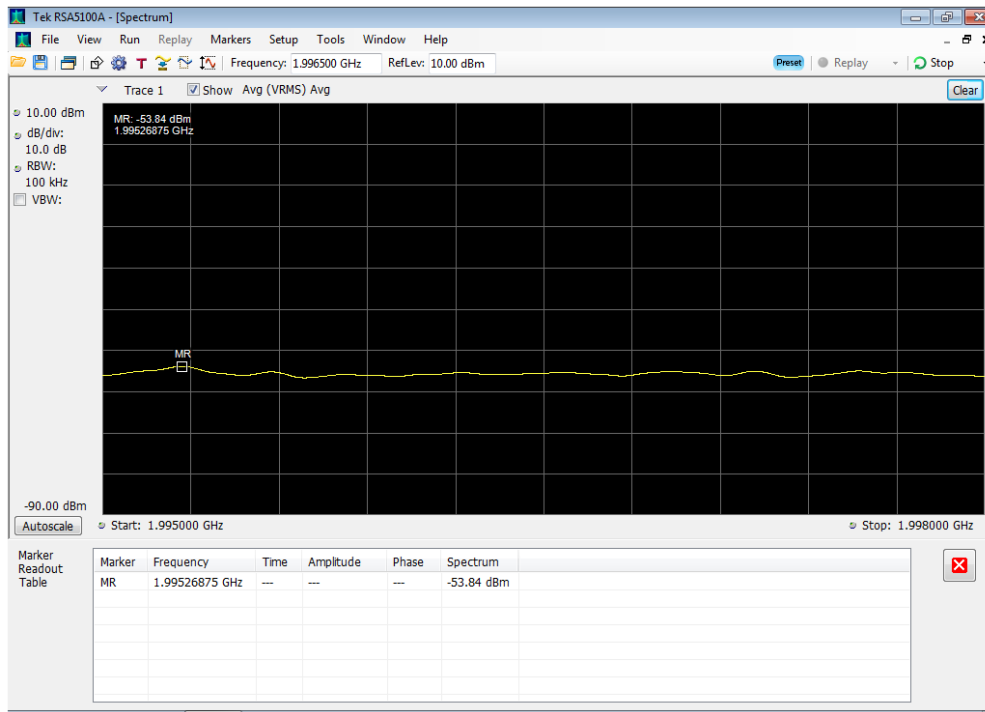

Downlink_WCDMA_Upper_1930 - 1995 MHz