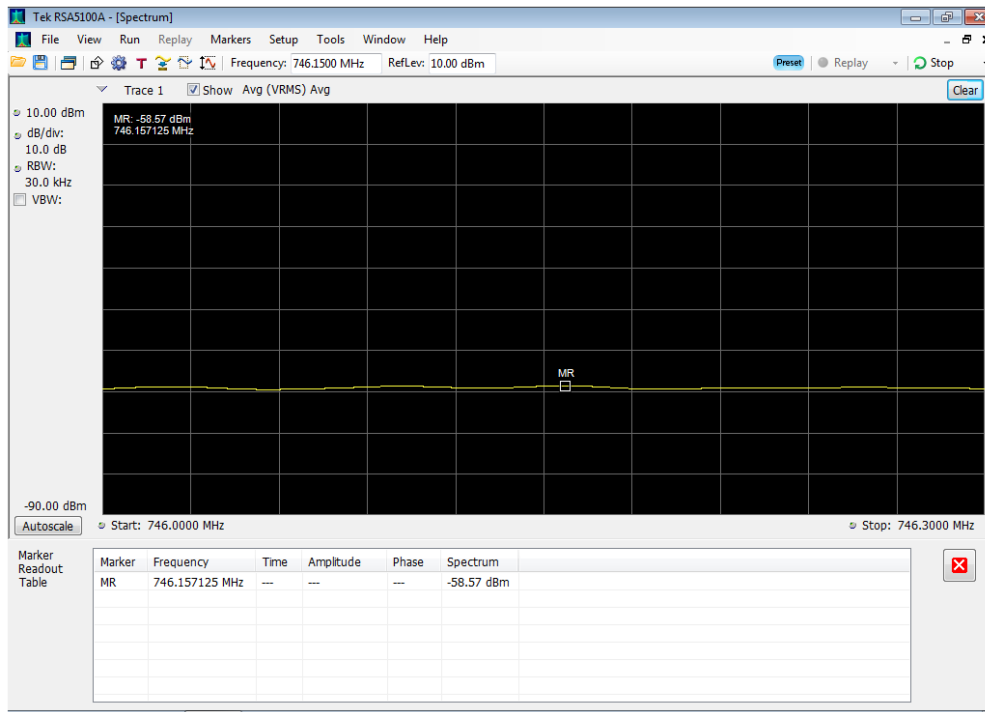

Downlink_WCDMA_Upper_728 - 746 MHz