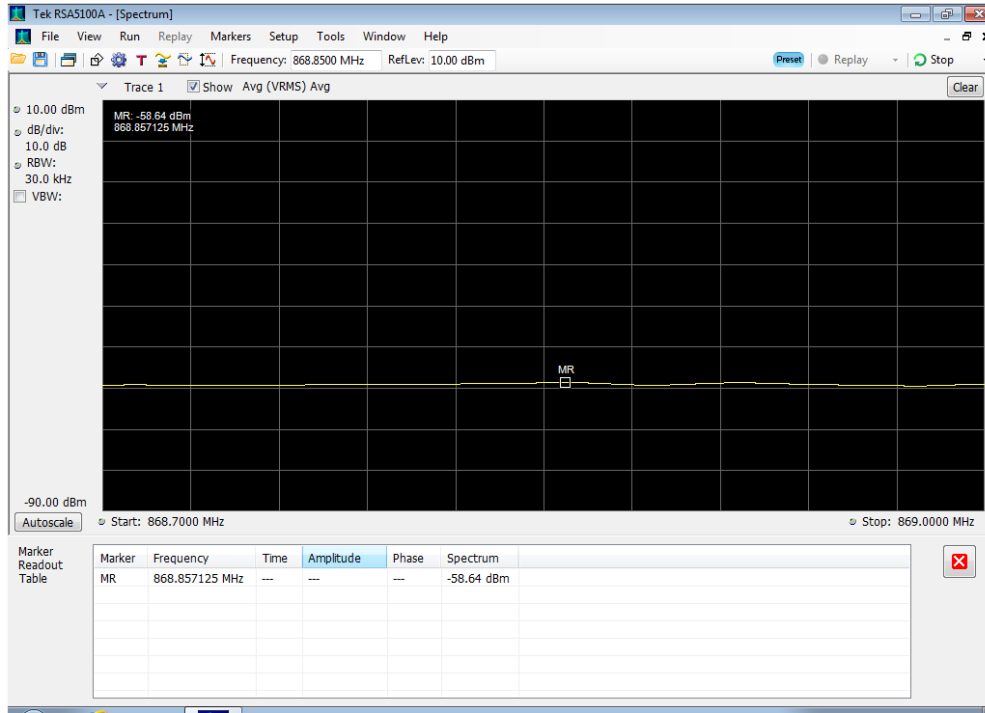

Downlink_CDMA_Lower_869 - 894 MHz