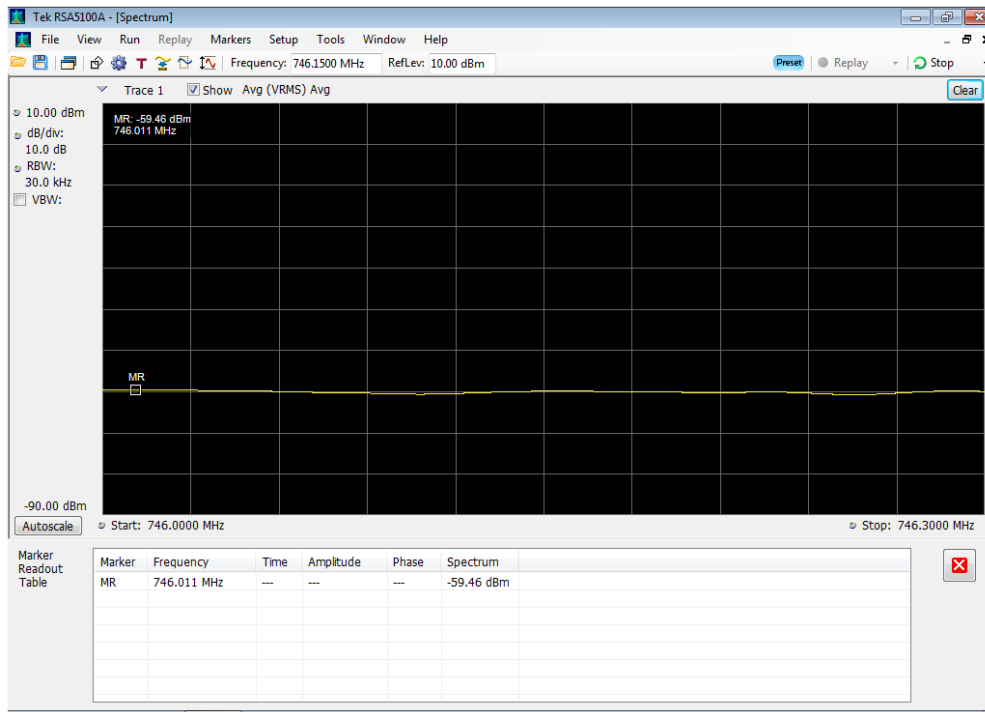

Downlink_CDMA_Upper_728 - 746 MHz