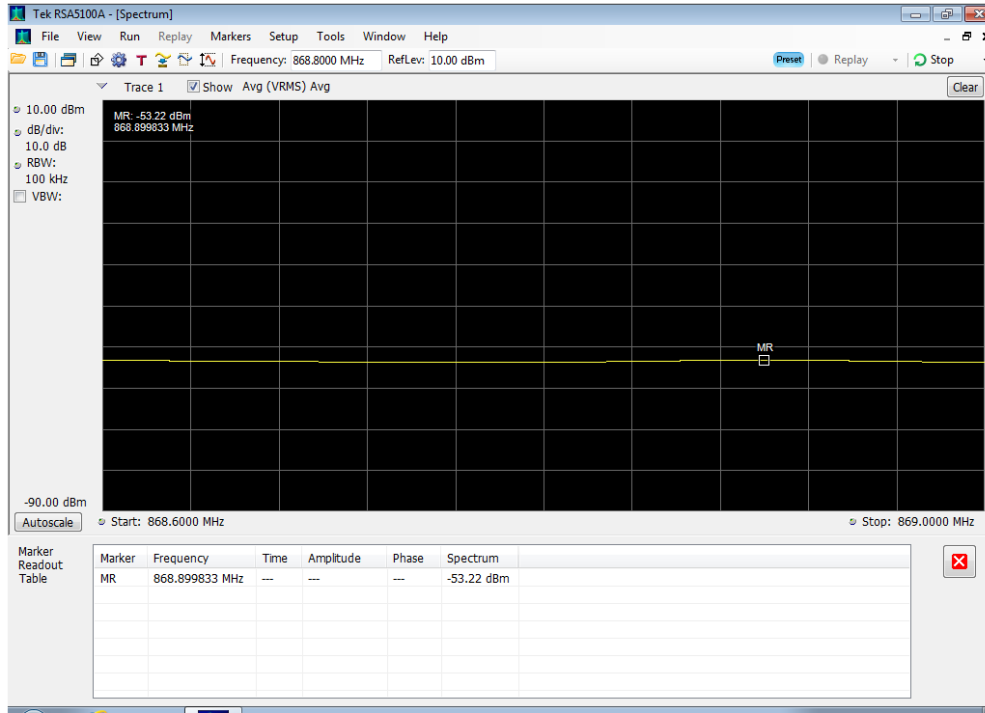

Downlink_WCDMA_Lower_869 - 894 MHz