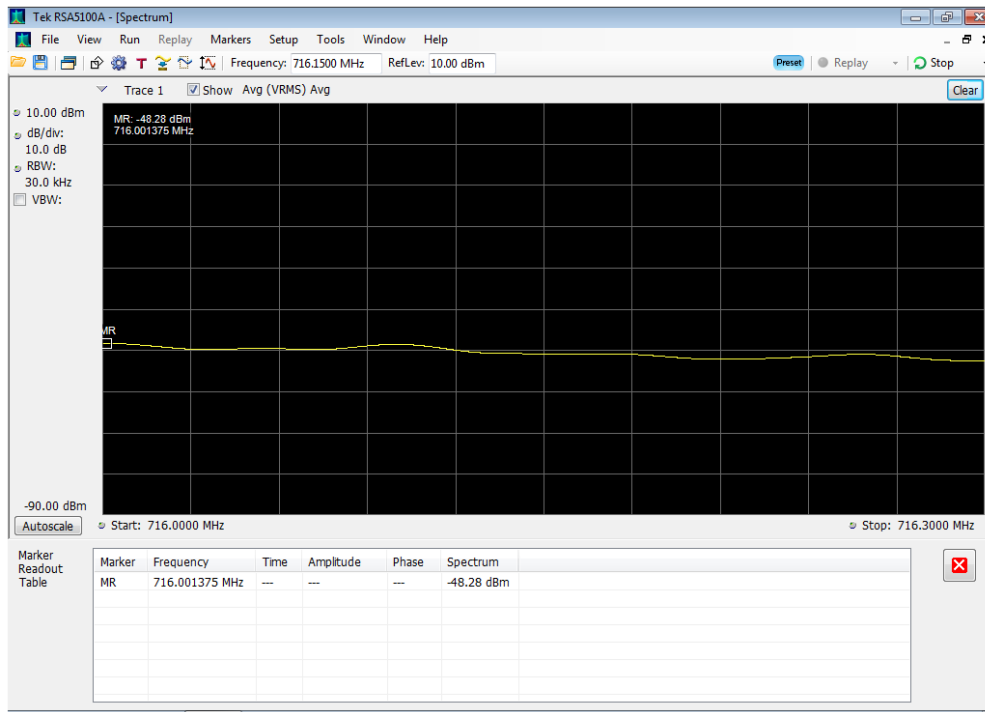

Uplink_CDMA_Upper_698 - 716 MHz