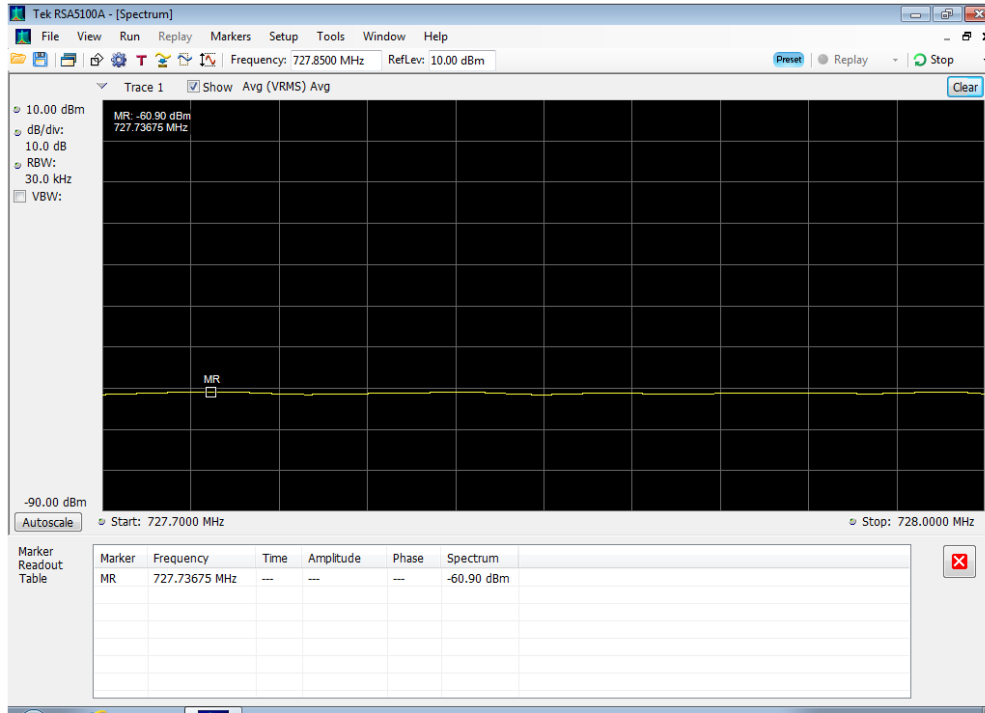

Downlink_CDMA_Lower_728 - 746 MHz