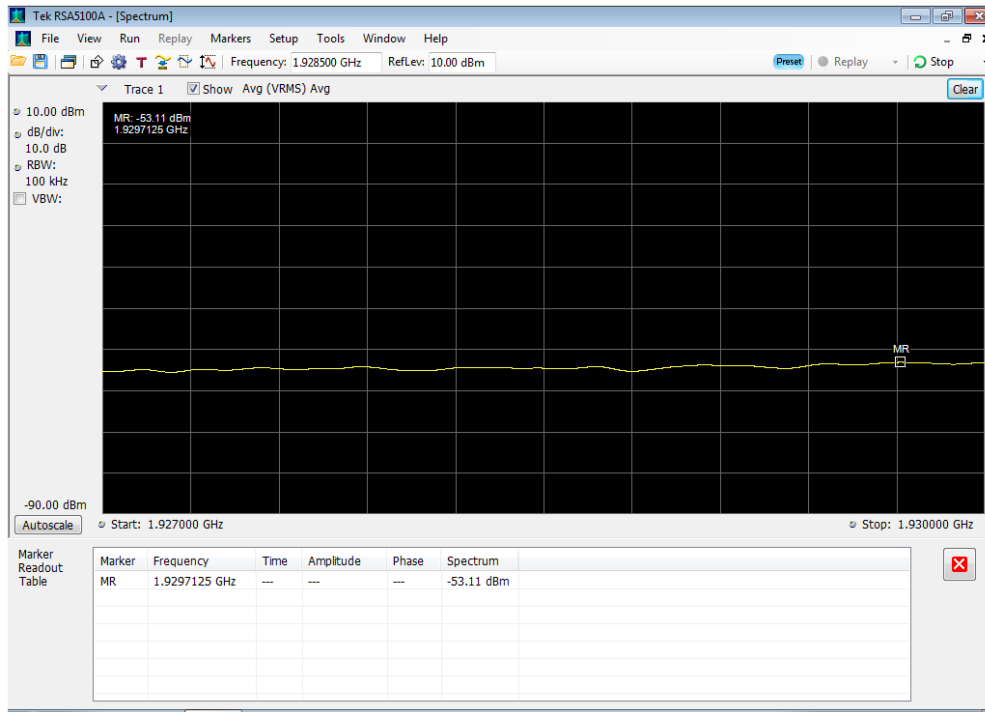

Downlink_WCDMA_Lower_1930 - 1995 MHz