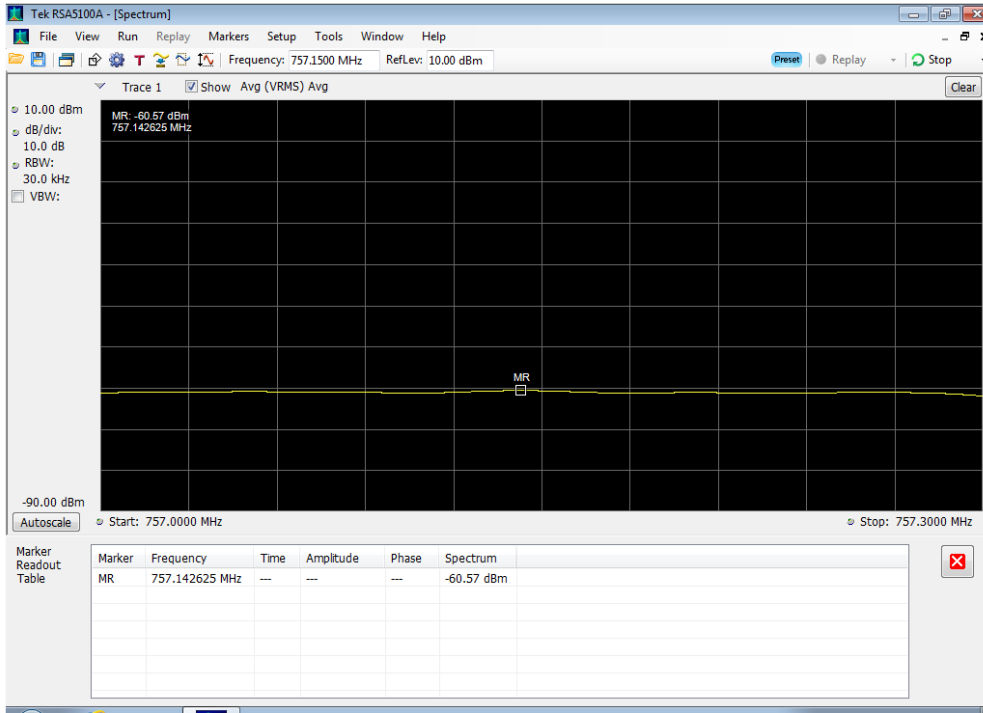

Downlink_WCDMA_Upper_746 - 757 MHz