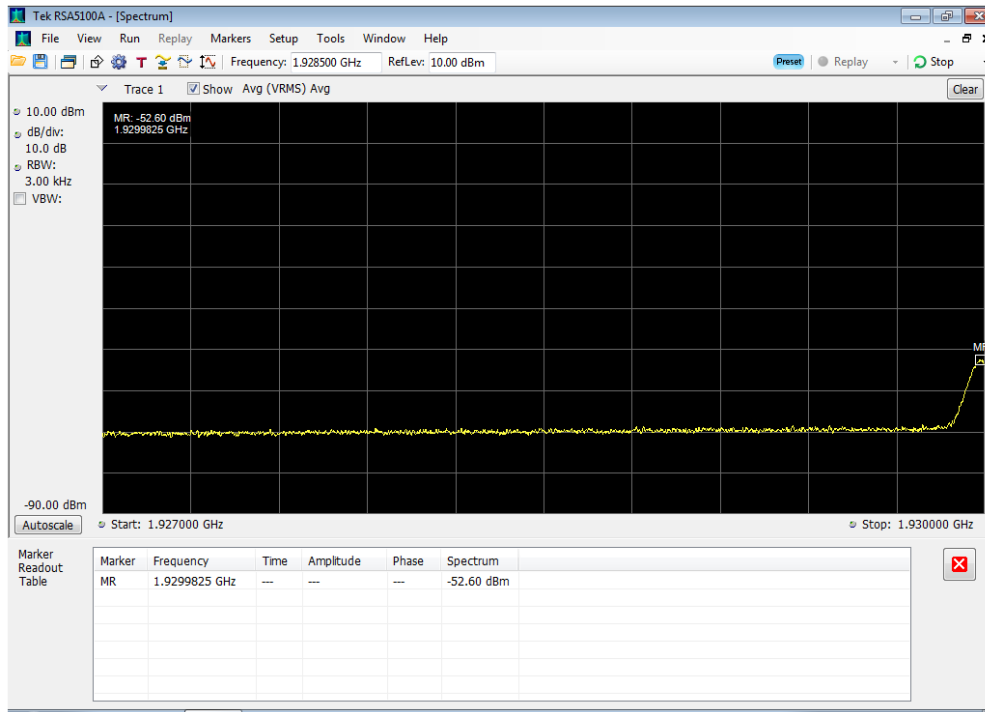

Downlink_GSM_Lower_1930 - 1995 MHz