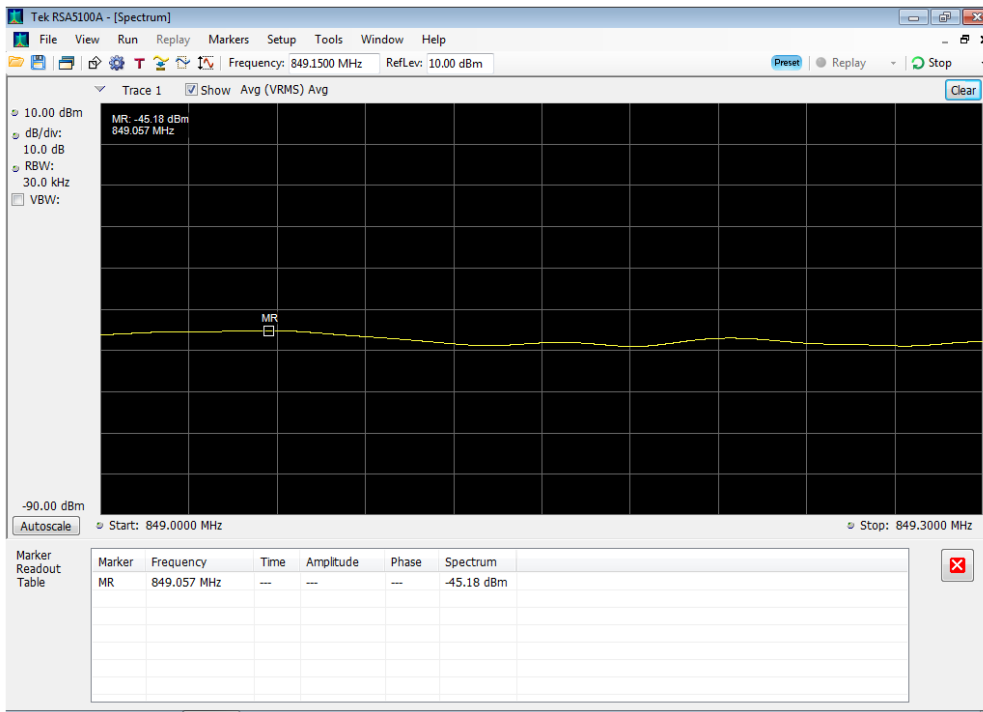

Uplink_CDMA_Upper_824 - 849 MHz