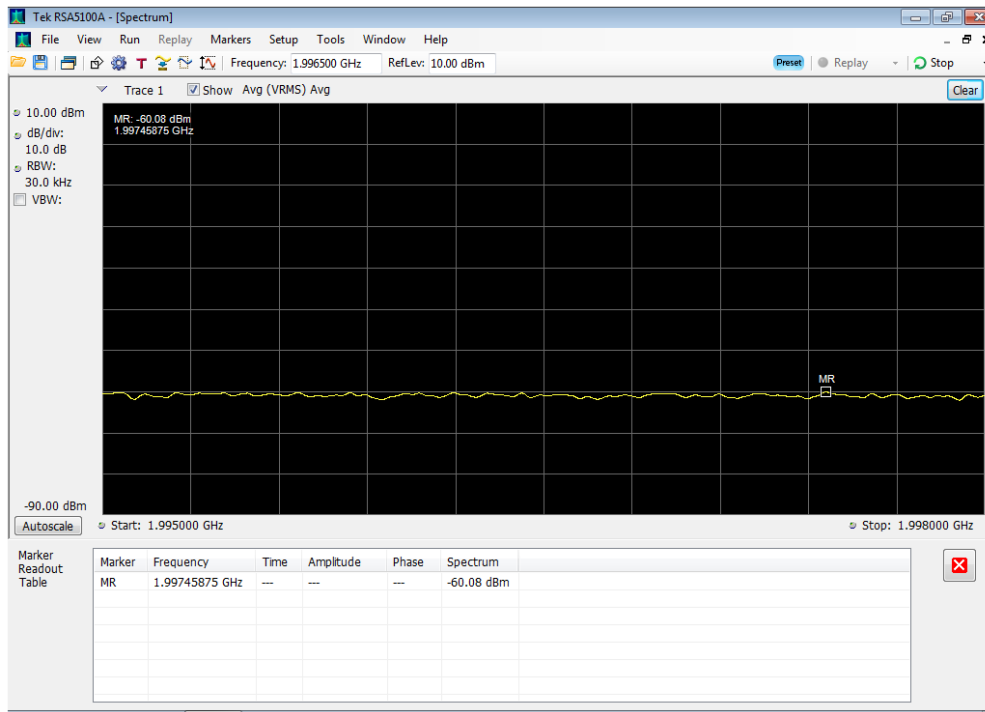

Downlink_CDMA_Upper_1930 - 1995 MHz