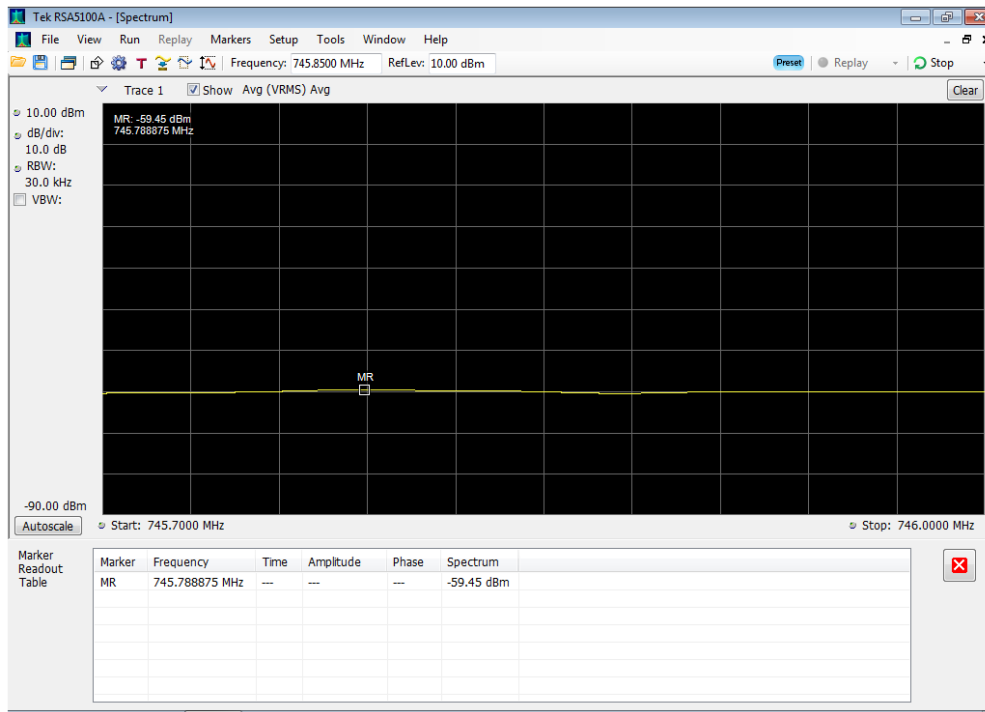

Downlink_CDMA_Lower_746 - 757 MHz