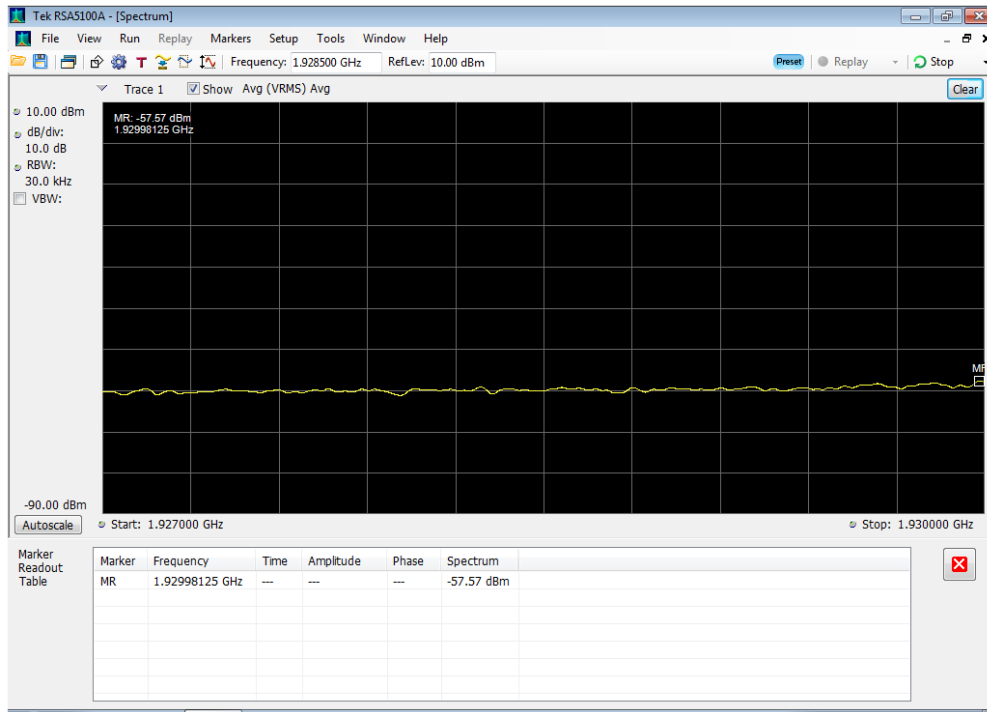

Downlink_CDMA_Lower_1930 - 1995 MHz