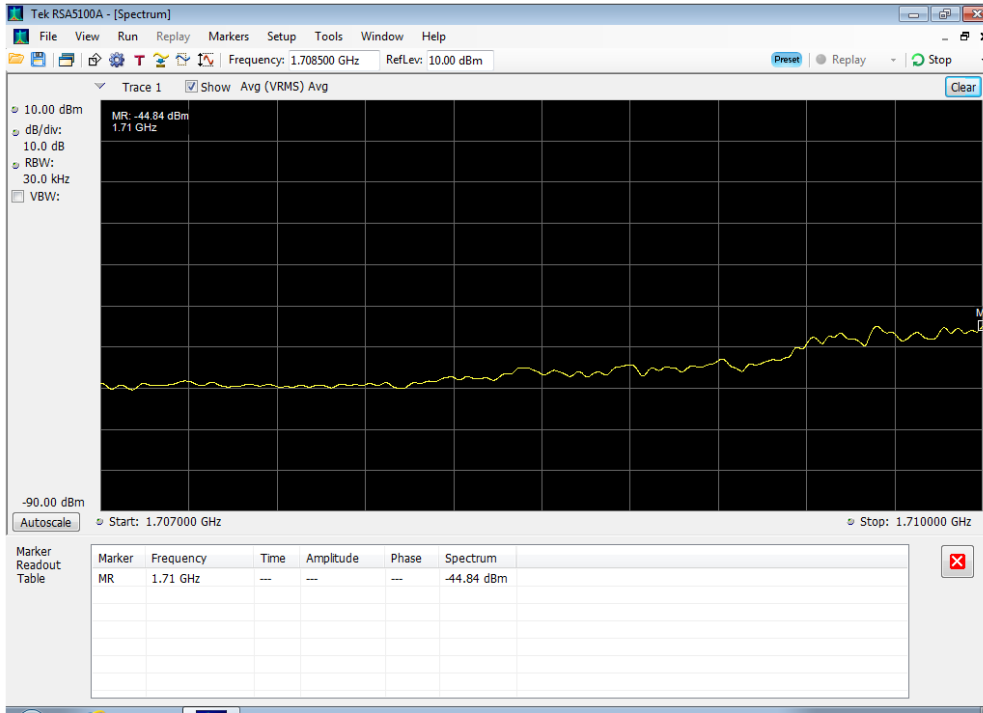

## **Out of Band Emissions**

### Uplink\_CDMA\_Lower\_1710 - 1755 MHz