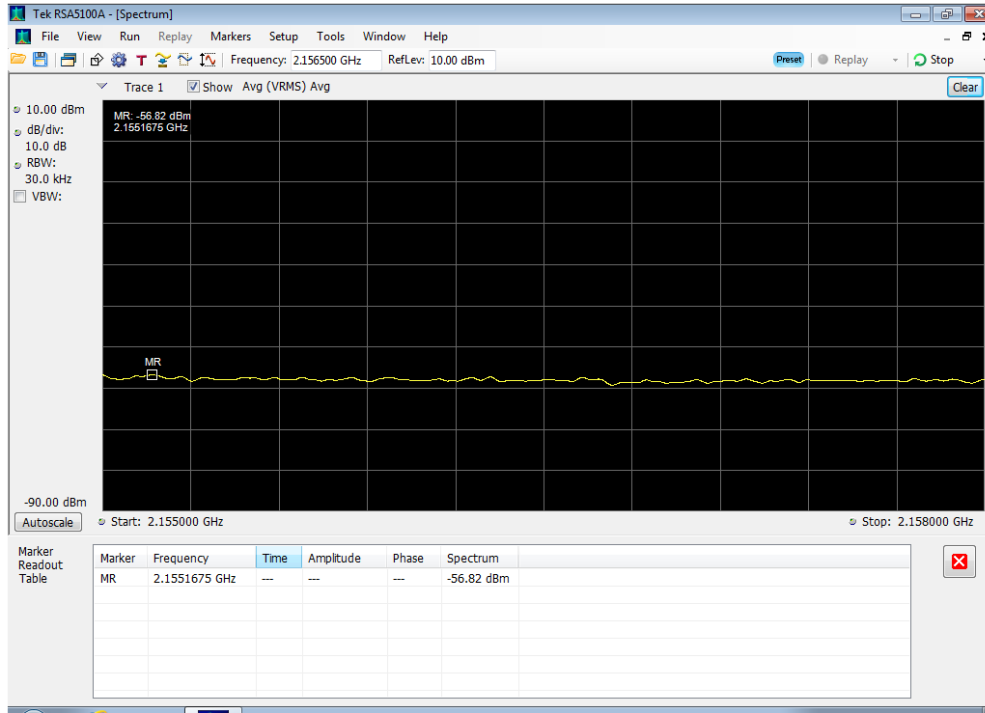

Downlink_CDMA_Upper_2110 - 2155 MHz