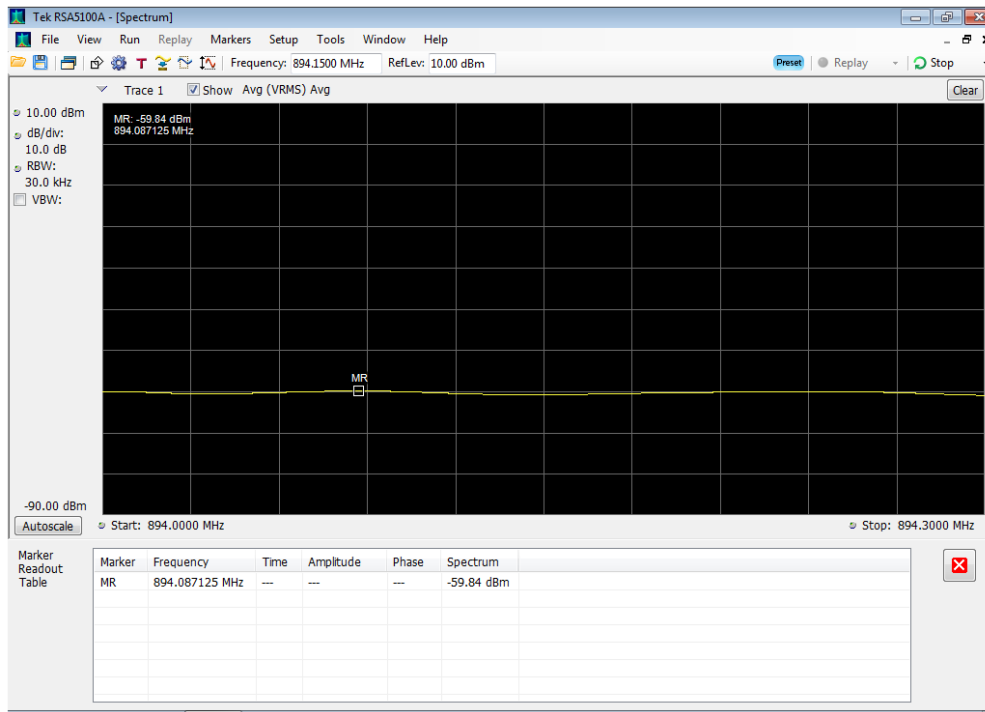

Downlink_CDMA_Upper_869 - 894 MHz