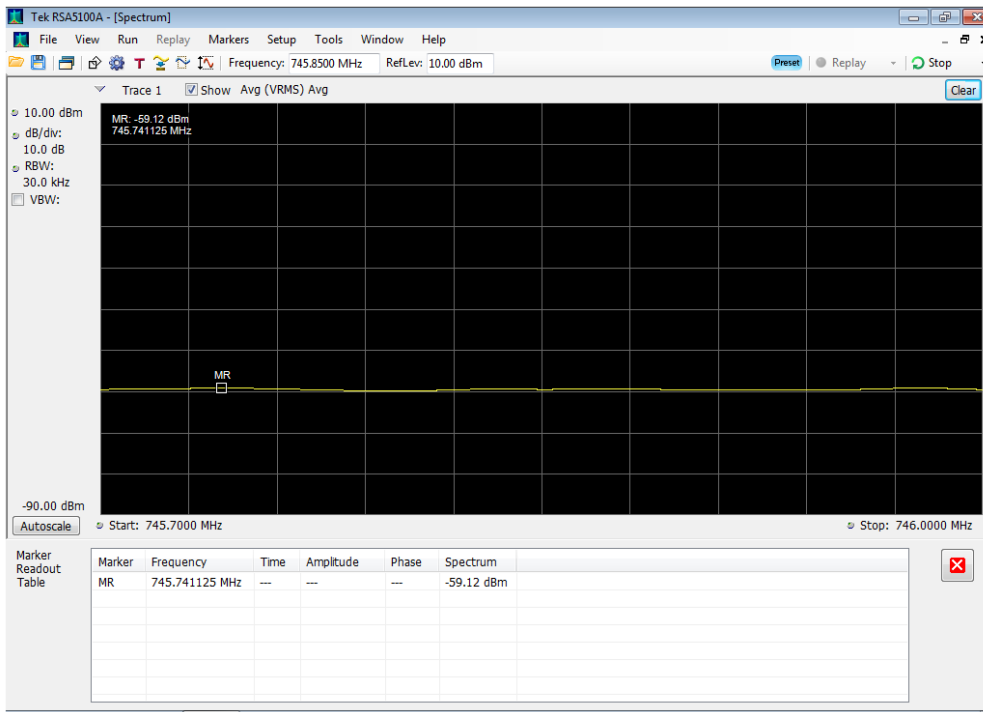

Downlink_WCDMA_Lower_746 - 757 MHz