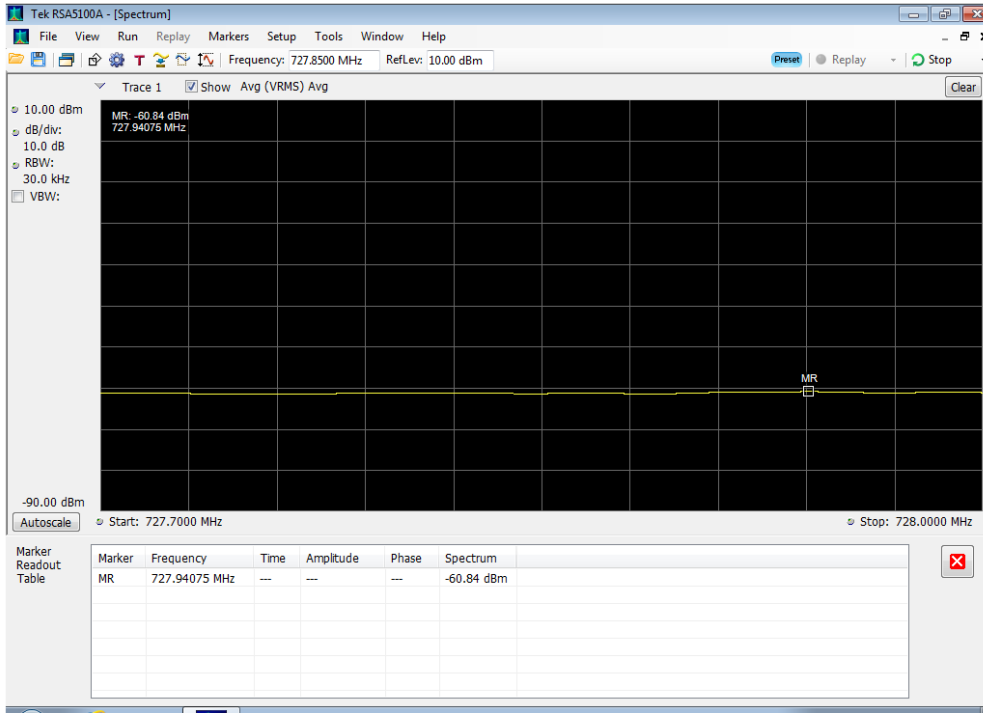

Downlink_WCDMA_Lower_728 - 746 MHz