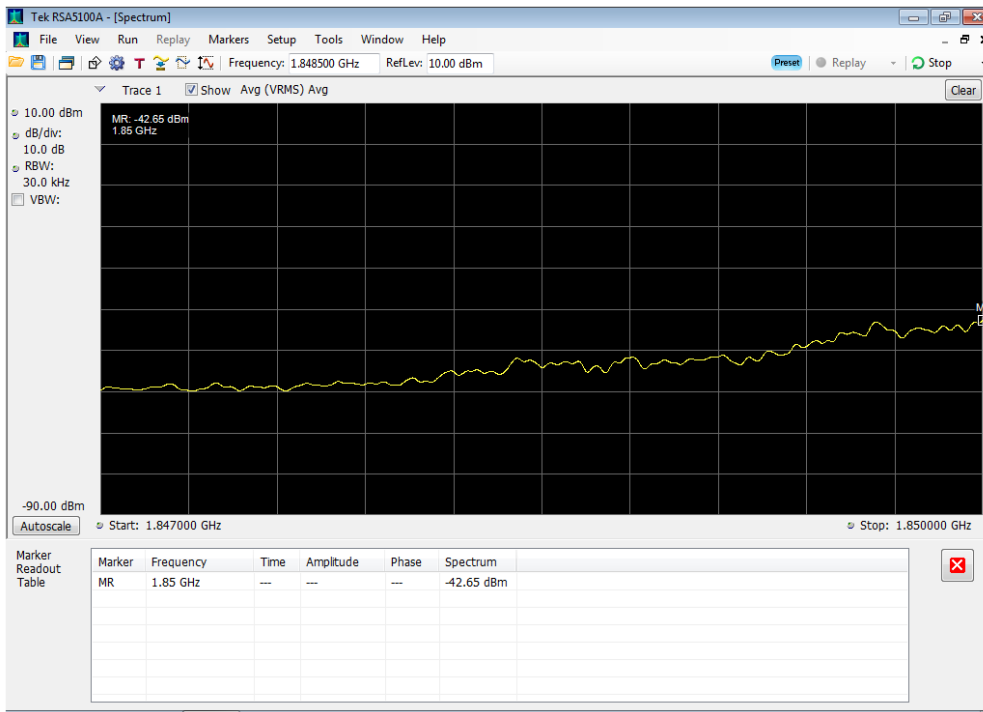

Uplink_CDMA_Lower_1850 - 1915 MHz