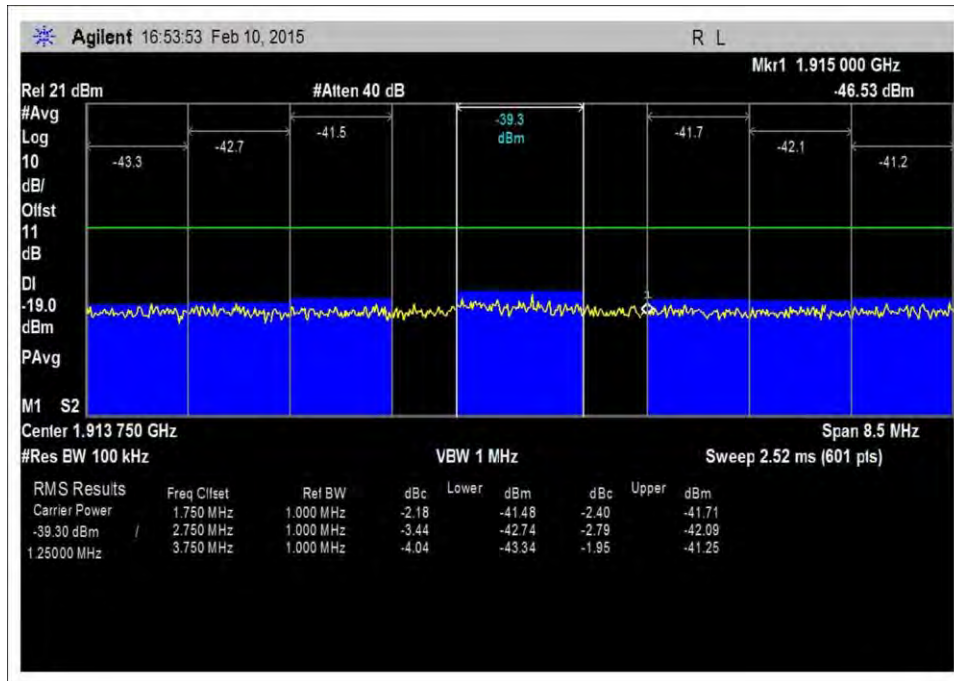

7.5\_OBE\_UL\_1710-1755MHz\_CDMA\_H\_-24dBm

7.5\_OBE\_UL\_1710-1755MHz\_CDMA\_L\_+10dBm

7.5\_OBE\_UL\_1710-1755MHz\_CDMA\_L\_-19dBm

7.5\_OBE\_UL\_1710-1755MHz\_CDMA\_L\_-24dBm

7.5\_OBE\_UL\_1850-1915MHz\_CDMA\_H\_+10dBm

7.5\_OBE\_UL\_1850-1915MHz\_CDMA\_H\_-9dBm

7.5\_OBE\_UL\_1850-1915MHz\_CDMA\_H\_-12dBm

7.5\_OBE\_UL\_1850-1915MHz\_CDMA\_L\_+10dBm

7.5\_OBE\_UL\_1850-1915MHz\_CDMA\_L\_-17dBm

7.5\_OBE\_UL\_1850-1915MHz\_CDMA\_L\_-23dBm