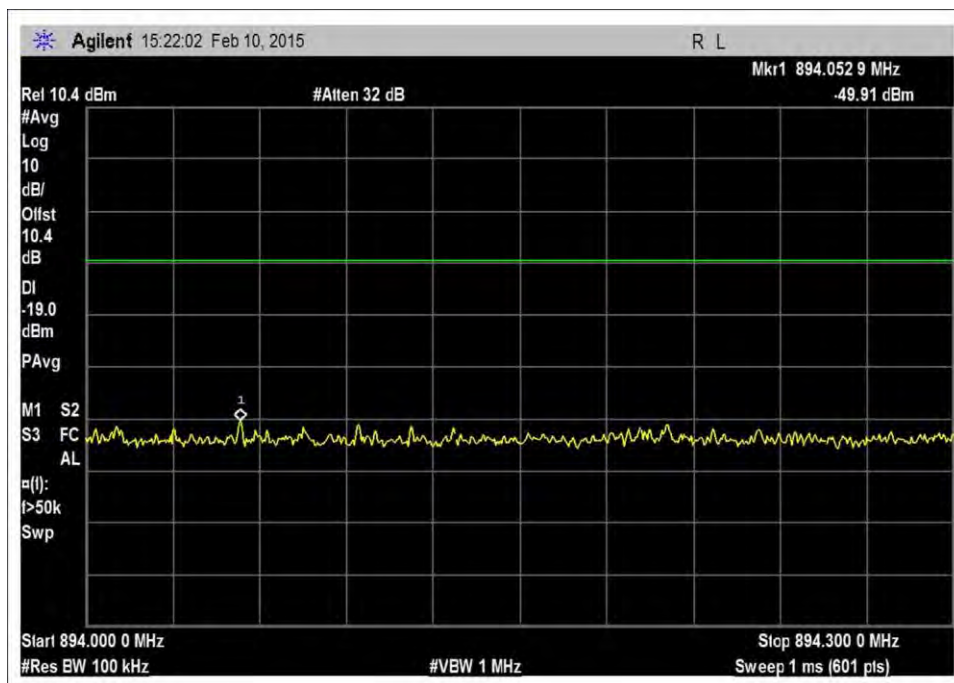

7.5_OBE_DL_869-880MHz_CDMA_H_-50dBm