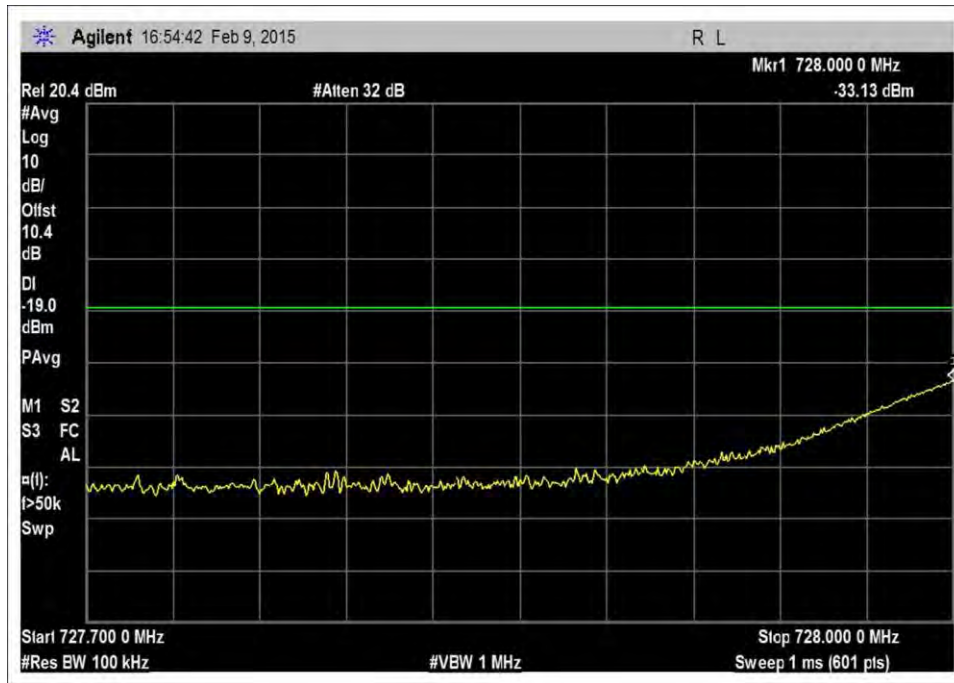

### GSM, DL

7.5\_OBE\_DL\_728-746MHz\_GSM\_H\_-20dBm

7.5\_OBE\_DL\_728-746MHz\_GSM\_H\_-48dBm

7.5\_OBE\_DL\_728-746MHz\_GSM\_H\_-54dBm

7.5\_OBE\_DL\_728-746MHz\_GSM\_L\_-20dBm

7.5\_OBE\_DL\_728-746MHz\_GSM\_L\_-46dBm

7.5\_OBE\_DL\_728-746MHz\_GSM\_L\_-51dBm

7.5\_OBE\_DL\_746-757MHz\_GSM\_H\_-20dBm

7.5\_OBE\_DL\_746-757MHz\_GSM\_H\_-44dBm

7.5\_OBE\_DL\_746-757MHz\_GSM\_H\_-51dBm

7.5\_OBE\_DL\_746-757MHz\_GSM\_L\_-20dBm