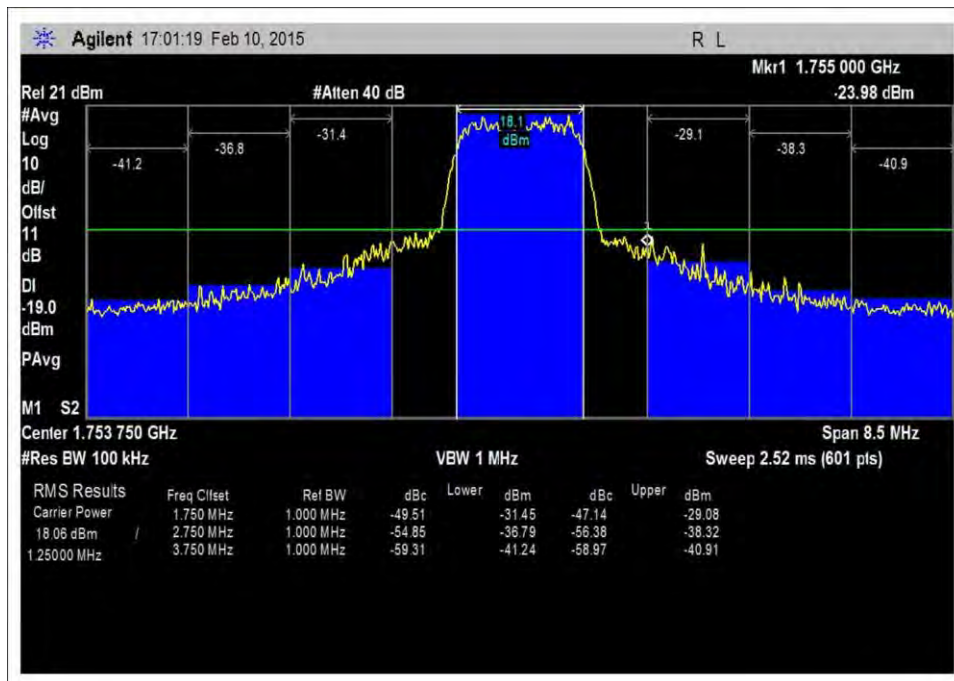

7.5\_OBE\_UL\_824-835MHz\_CDMA\_L\_+10dBm

7.5\_OBE\_UL\_824-835MHz\_CDMA\_L\_-21dBm

7.5\_OBE\_UL\_824-835MHz\_CDMA\_L\_-26dBm

7.5\_OBE\_UL\_1710-1755MHz\_CDMA\_H\_+10dBm

7.5\_OBE\_UL\_1710-1755MHz\_CDMA\_H\_-22dBm

7.5\_OBE\_UL\_1710-1755MHz\_CDMA\_H\_-24dBm

7.5\_OBE\_UL\_1710-1755MHz\_CDMA\_L\_+10dBm

7.5\_OBE\_UL\_1710-1755MHz\_CDMA\_L\_-19dBm

7.5\_OBE\_UL\_1710-1755MHz\_CDMA\_L\_-24dBm

7.5\_OBE\_UL\_1850-1915MHz\_CDMA\_H\_+10dBm