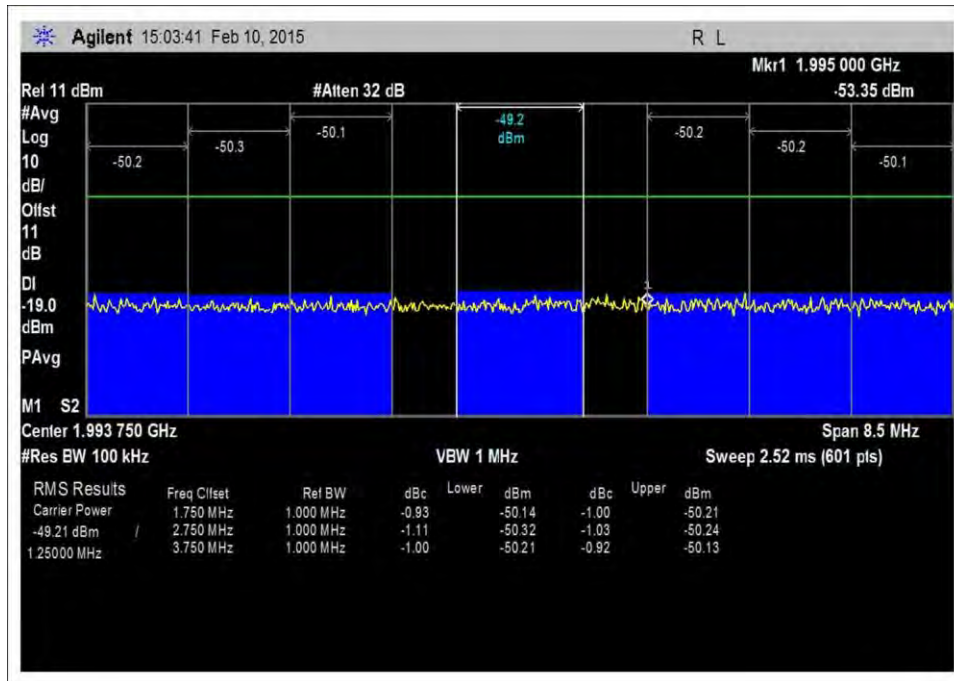

7.5\_OBE\_DL\_746-757MHz\_CDMA\_L\_-49dBm

7.5\_OBE\_DL\_746-757MHz\_CDMA\_L\_-56dBm

7.5\_OBE\_DL\_869-880MHz\_CDMA\_H\_-20dBm

7.5\_OBE\_DL\_869-880MHz\_CDMA\_H\_-50dBm

7.5\_OBE\_DL\_869-880MHz\_CDMA\_H\_-56dBm

7.5\_OBE\_DL\_869-880MHz\_CDMA\_L\_-20dBm

7.5\_OBE\_DL\_869-880MHz\_CDMA\_L\_-46dBm

7.5\_OBE\_DL\_869-880MHz\_CDMA\_L\_-54dBm

7.5\_OBE\_DL\_1930-1995MHz\_CDMA\_H\_-20dBm

7.5\_OBE\_DL\_1930-1995MHz\_CDMA\_H\_-46dBm