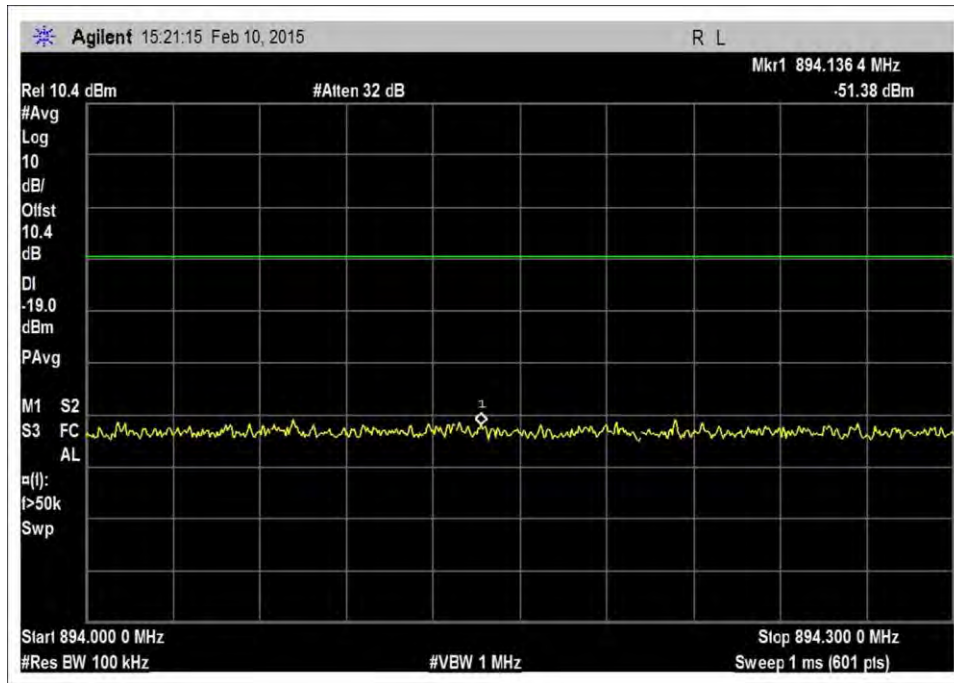

7.5\_OBE\_DL\_746-757MHz\_CDMA\_L\_-49dBm

7.5\_OBE\_DL\_746-757MHz\_CDMA\_L\_-56dBm

7.5\_OBE\_DL\_869-880MHz\_CDMA\_H\_-20dBm

7.5\_OBE\_DL\_869-880MHz\_CDMA\_H\_-50dBm

7.5\_OBE\_DL\_869-880MHz\_CDMA\_H\_-56dBm