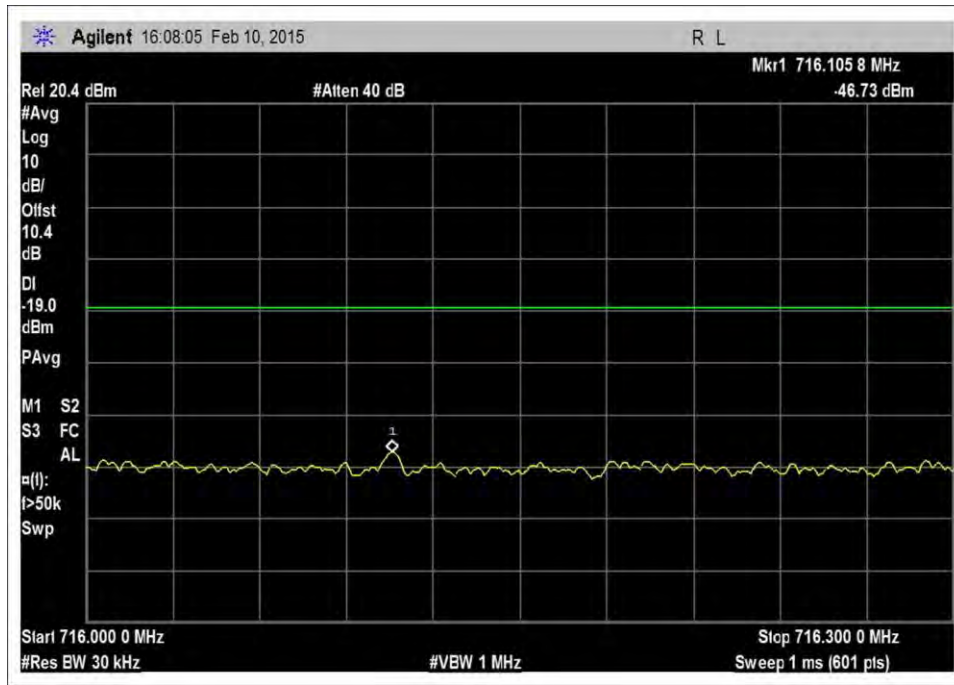

CDMA, UL

7.5_OBE_UL_698-716MHz_CDMA_H_+10dBm