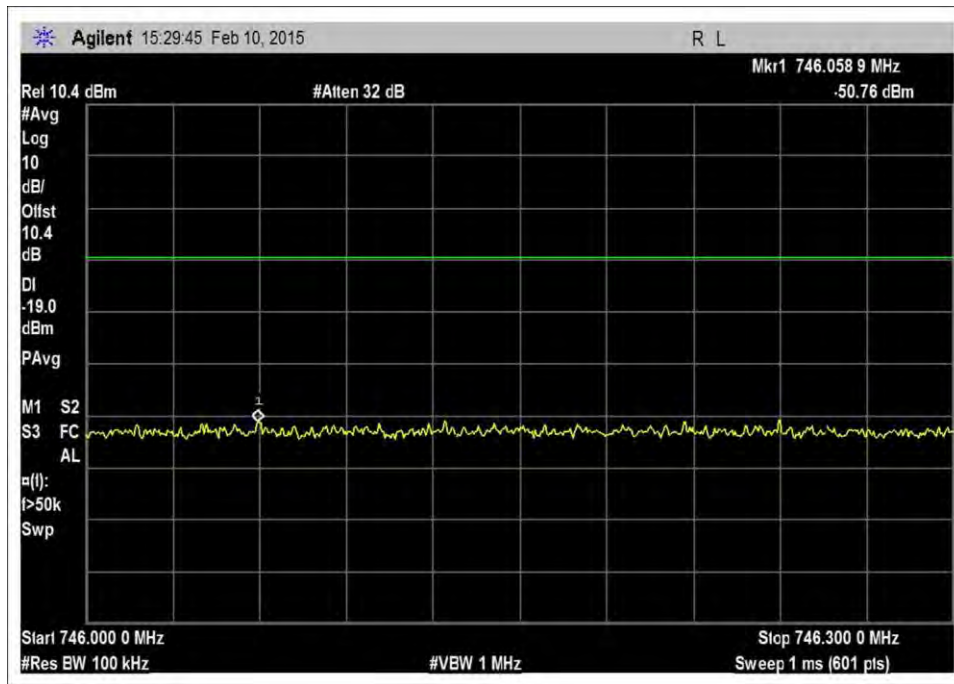

7.5_OBE_DL_728-746MHz_CDMA_H_-48dBm