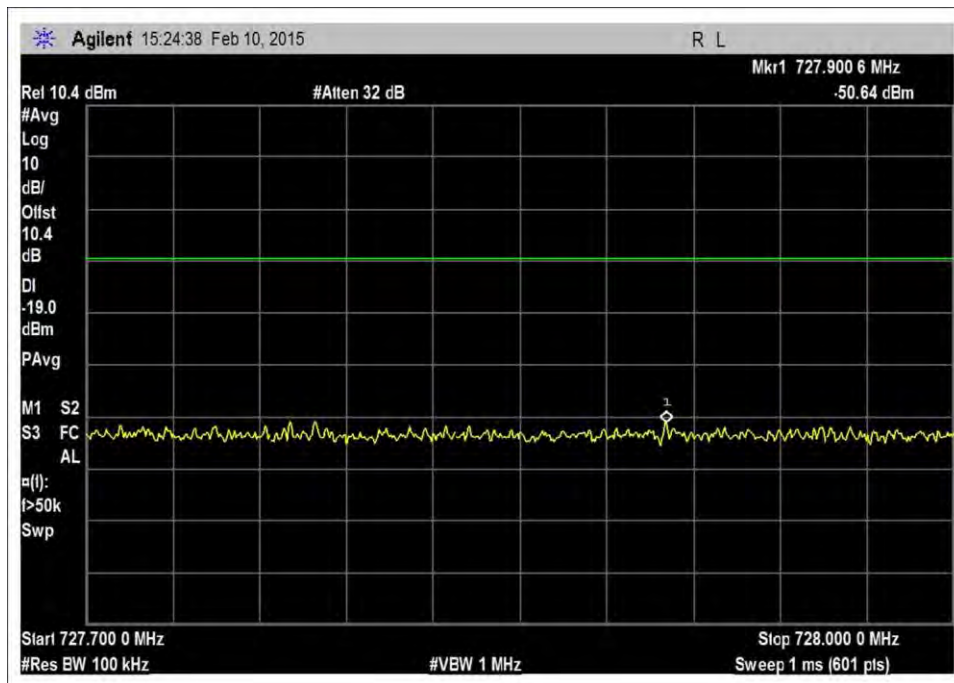

CDMA, DL

7.5\_OBE\_DL\_728-746MHz\_CDMA\_H\_-20dBm

7.5\_OBE\_DL\_728-746MHz\_CDMA\_H\_-48dBm

7.5\_OBE\_DL\_728-746MHz\_CDMA\_H\_-56dBm

7.5\_OBE\_DL\_728-746MHz\_CDMA\_L\_-20dBm

7.5\_OBE\_DL\_728-746MHz\_CDMA\_L\_-47dBm