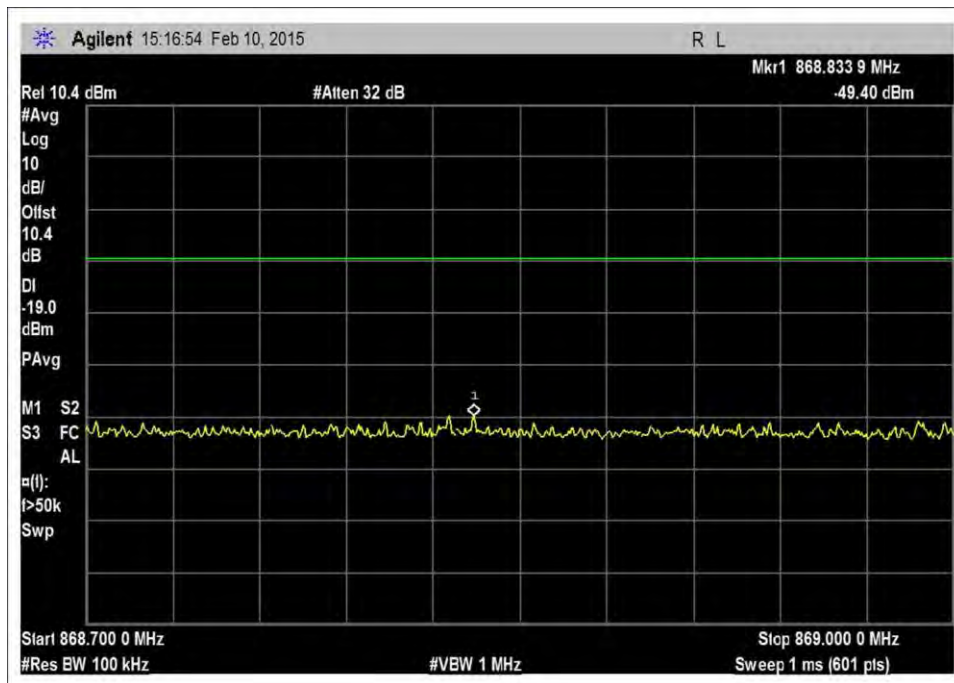

7.5_OBE_DL_869-880MHz_CDMA_L_-54dBm