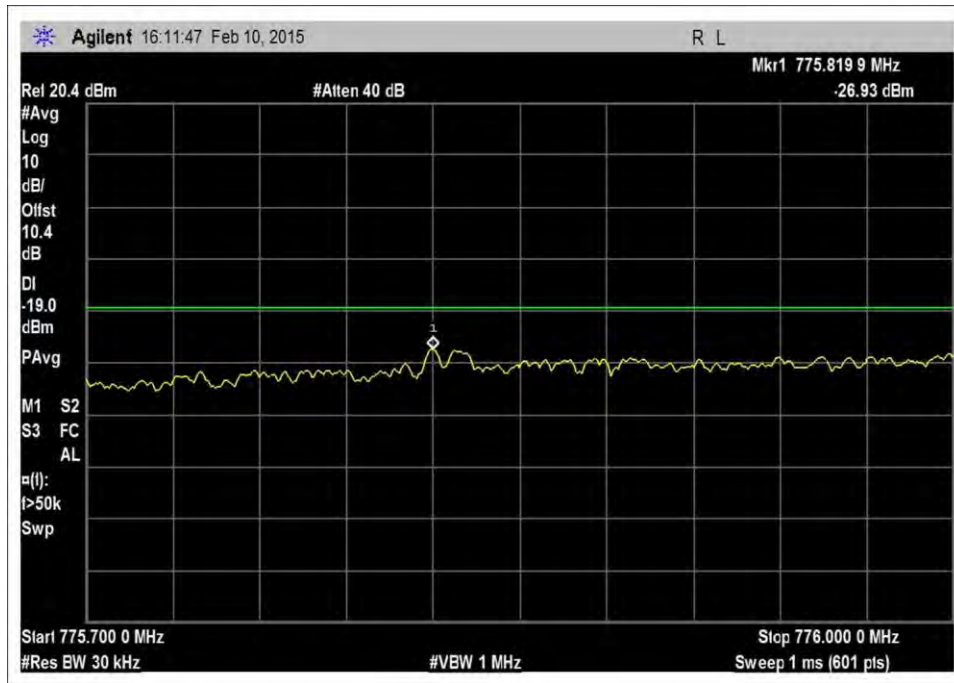

7.5\_OBE\_UL\_698-716MHz\_CDMA\_L\_-26dBm

7.5\_OBE\_UL\_776-787MHz\_CDMA\_H\_+10dBm

7.5\_OBE\_UL\_776-787MHz\_CDMA\_H\_-22dBm

7.5\_OBE\_UL\_776-787MHz\_CDMA\_H\_-27dBm

7.5\_OBE\_UL\_776-787MHz\_CDMA\_L\_+10dBm

7.5\_OBE\_UL\_776-787MHz\_CDMA\_L\_-20dBm

7.5\_OBE\_UL\_776-787MHz\_CDMA\_L\_-26dBm

7.5\_OBE\_UL\_824-835MHz\_CDMA\_H\_+10dBm

7.5\_OBE\_UL\_824-835MHz\_CDMA\_H\_-22dBm

7.5\_OBE\_UL\_824-835MHz\_CDMA\_H\_-27dBm