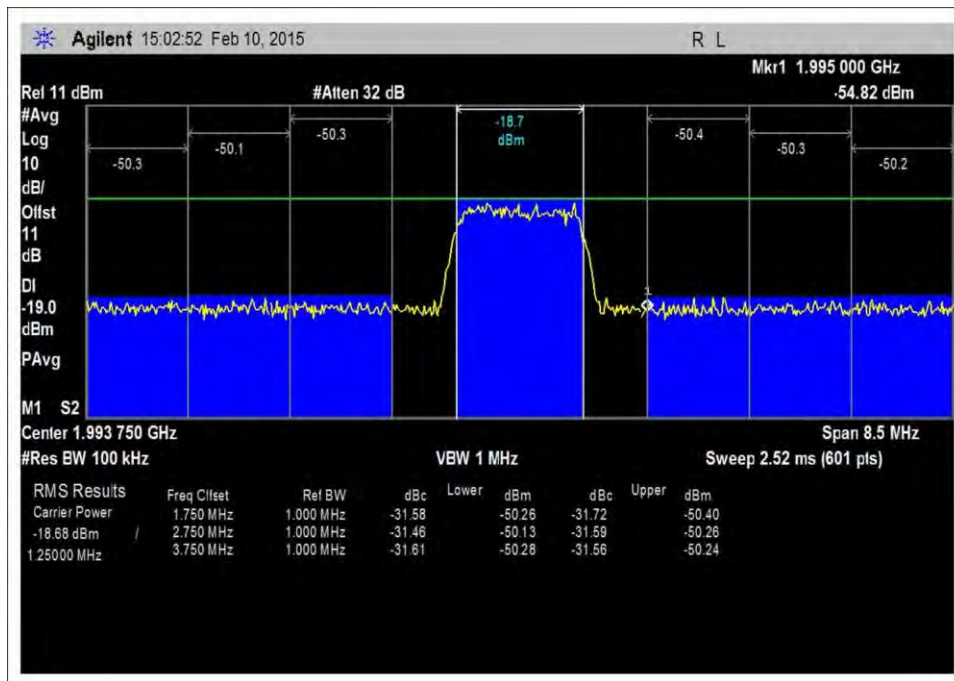

7.5\_OBE\_DL\_869-880MHz\_CDMA\_L\_-20dBm

7.5\_OBE\_DL\_869-880MHz\_CDMA\_L\_-46dBm

7.5\_OBE\_DL\_869-880MHz\_CDMA\_L\_-54dBm

7.5\_OBE\_DL\_1930-1995MHz\_CDMA\_H\_-20dBm

7.5\_OBE\_DL\_1930-1995MHz\_CDMA\_H\_-46dBm