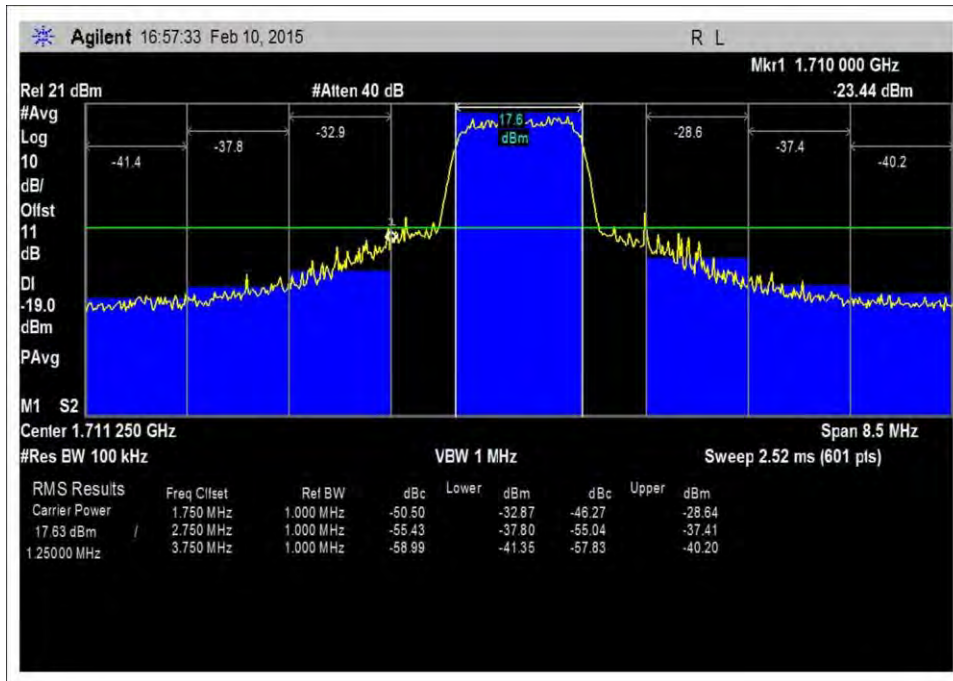

7.5_OBE_UL_1710-1755MHz_CDMA_L_-19dBm