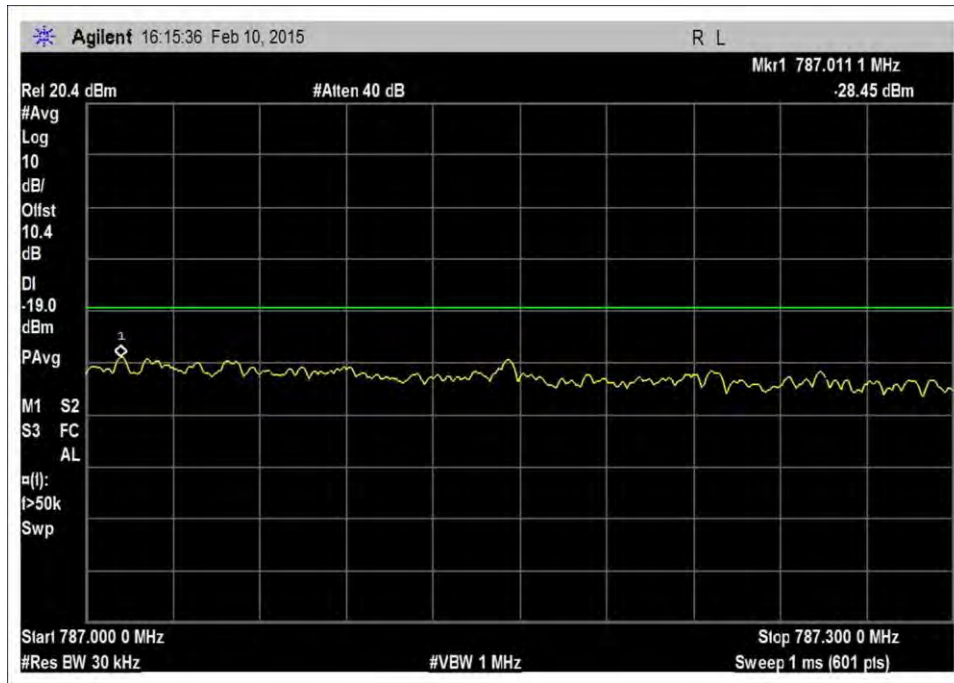

CDMA, UL

7.5\_OBE\_UL\_698-716MHz\_CDMA\_H\_+10dBm

7.5\_OBE\_UL\_698-716MHz\_CDMA\_H\_-17dBm

7.5\_OBE\_UL\_698-716MHz\_CDMA\_H\_-24dBm

7.5\_OBE\_UL\_698-716MHz\_CDMA\_L\_+10dBm

7.5\_OBE\_UL\_698-716MHz\_CDMA\_L\_-21dBm

7.5\_OBE\_UL\_698-716MHz\_CDMA\_L\_-26dBm

7.5\_OBE\_UL\_776-787MHz\_CDMA\_H\_+10dBm

7.5\_OBE\_UL\_776-787MHz\_CDMA\_H\_-22dBm

7.5\_OBE\_UL\_776-787MHz\_CDMA\_H\_-27dBm

7.5\_OBE\_UL\_776-787MHz\_CDMA\_L\_+10dBm