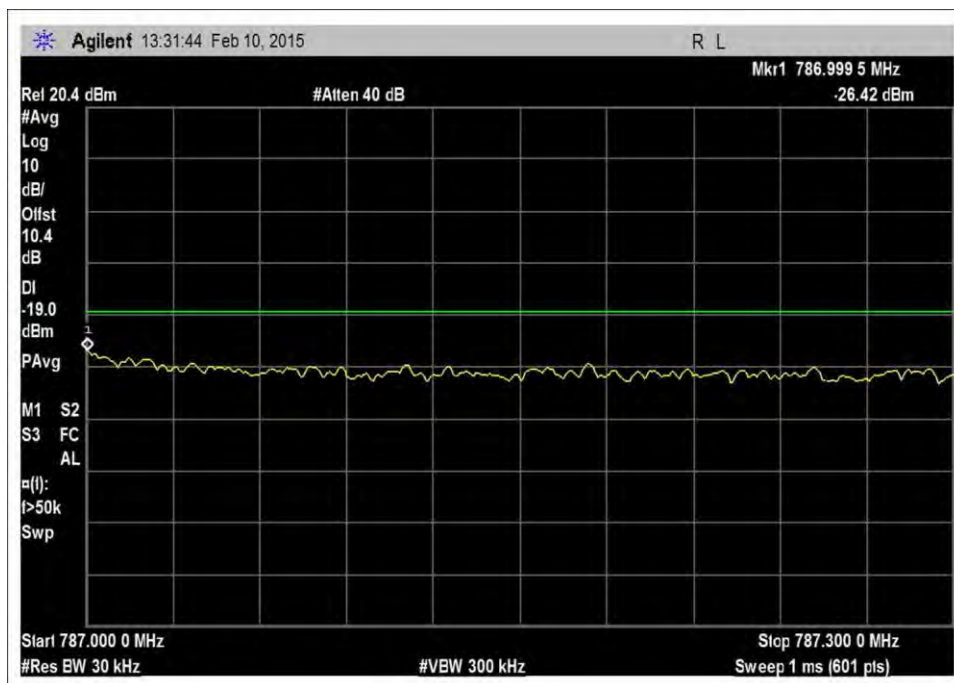

LTE, UL

7.5\_OBE\_UL\_698-716MHz\_LTE\_H\_+10dBm

7.5\_OBE\_UL\_698-716MHz\_LTE\_H\_-19dBm

7.5\_OBE\_UL\_698-716MHz\_LTE\_H\_-25dBm

7.5\_OBE\_UL\_698-716MHz\_LTE\_L\_+10dBm

7.5\_OBE\_UL\_698-716MHz\_LTE\_L\_-22dBm

7.5\_OBE\_UL\_698-716MHz\_LTE\_L\_-27dBm

7.5\_OBE\_UL\_776-787MHz\_LTE\_H\_+10dBm

7.5\_OBE\_UL\_776-787MHz\_LTE\_H\_-22dBm

7.5\_OBE\_UL\_776-787MHz\_LTE\_H\_-26dBm

7.5\_OBE\_UL\_776-787MHz\_LTE\_L\_+10dBm