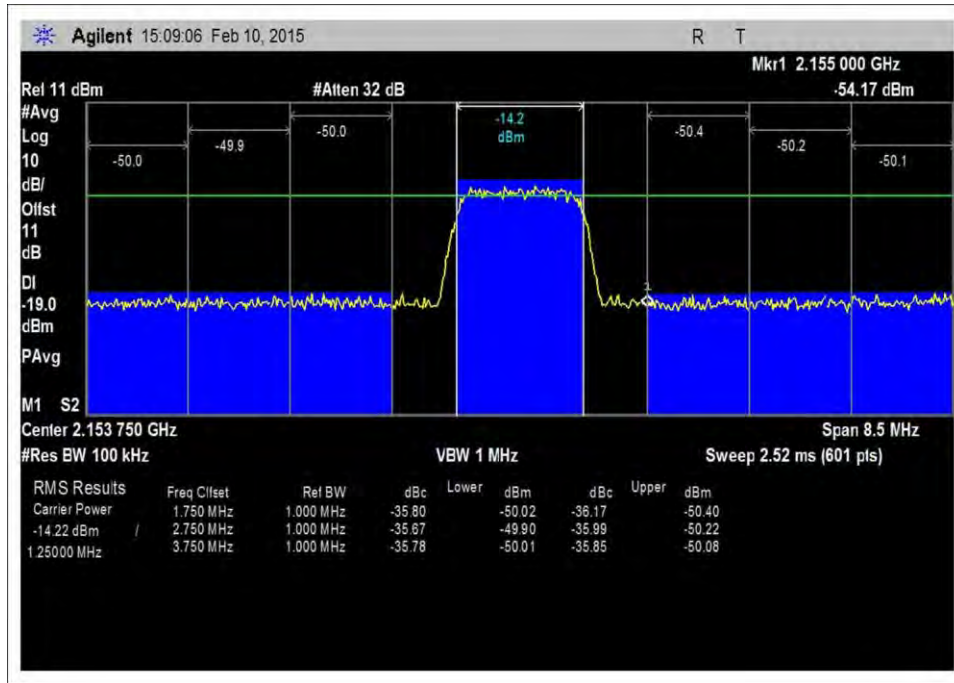

7.5_OBE_DL_2110-2155MHz_CDMA_H_-54dBm