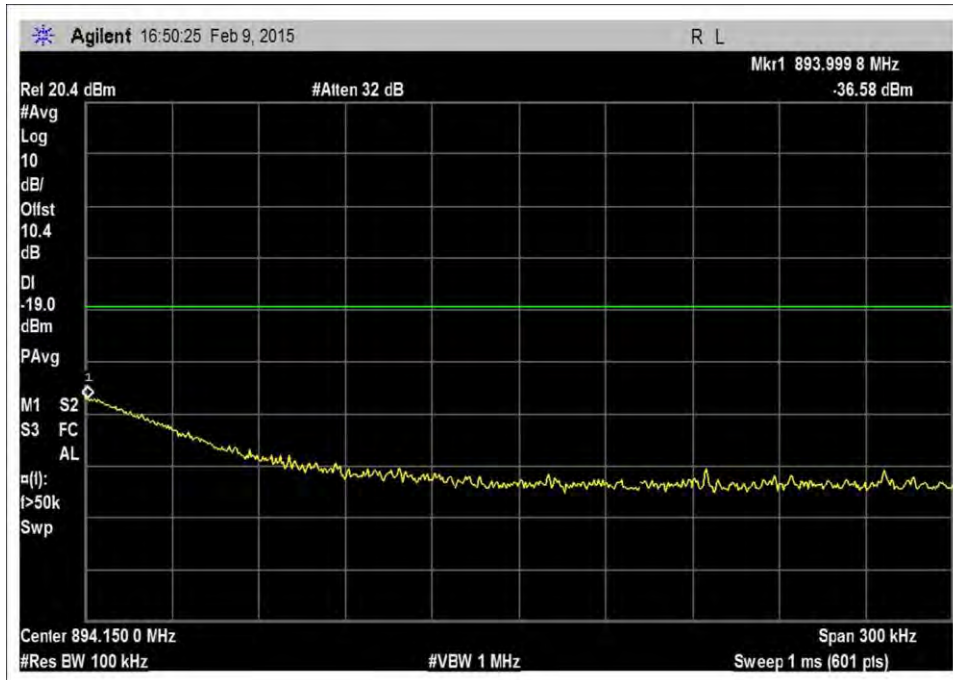

7.5\_OBE\_DL\_728-746MHz\_GSM\_L\_-51dBm

7.5\_OBE\_DL\_746-757MHz\_GSM\_H\_-20dBm

7.5\_OBE\_DL\_746-757MHz\_GSM\_H\_-44dBm

7.5\_OBE\_DL\_746-757MHz\_GSM\_H\_-51dBm

7.5\_OBE\_DL\_746-757MHz\_GSM\_L\_-20dBm

7.5\_OBE\_DL\_746-757MHz\_GSM\_L\_-48dBm

7.5\_OBE\_DL\_746-757MHz\_GSM\_L\_-54dBm

7.5\_OBE\_DL\_869-894MHz\_GSM\_H\_-20dBm

7.5\_OBE\_DL\_869-894MHz\_GSM\_H\_-51dBm

7.5\_OBE\_DL\_869-894MHz\_GSM\_H\_-56dBm