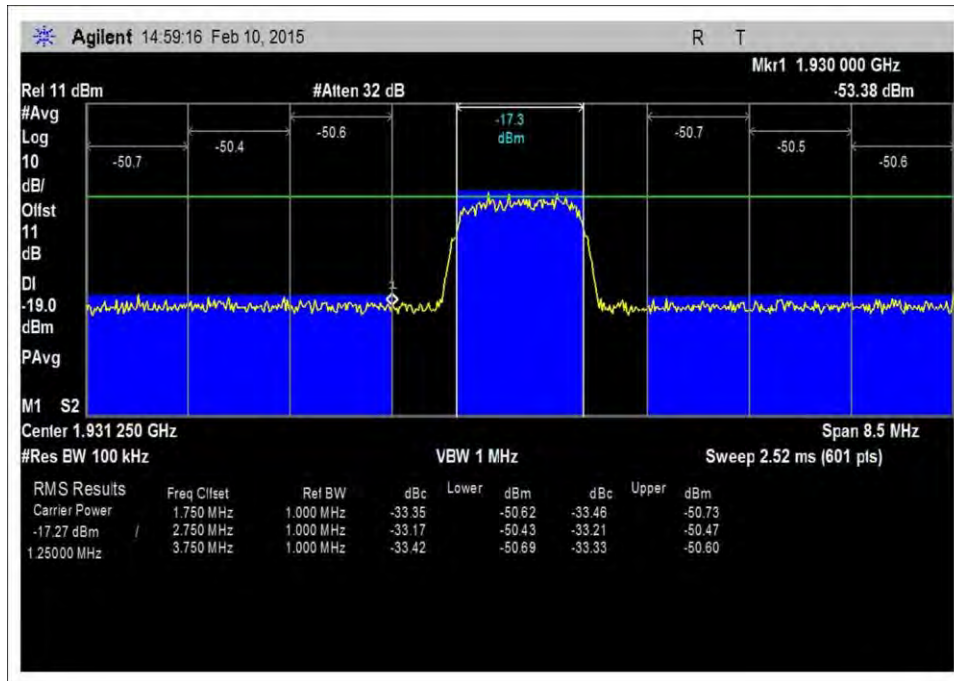

7.5_OBE_DL_1930-1995MHz_CDMA_L_-47dBm