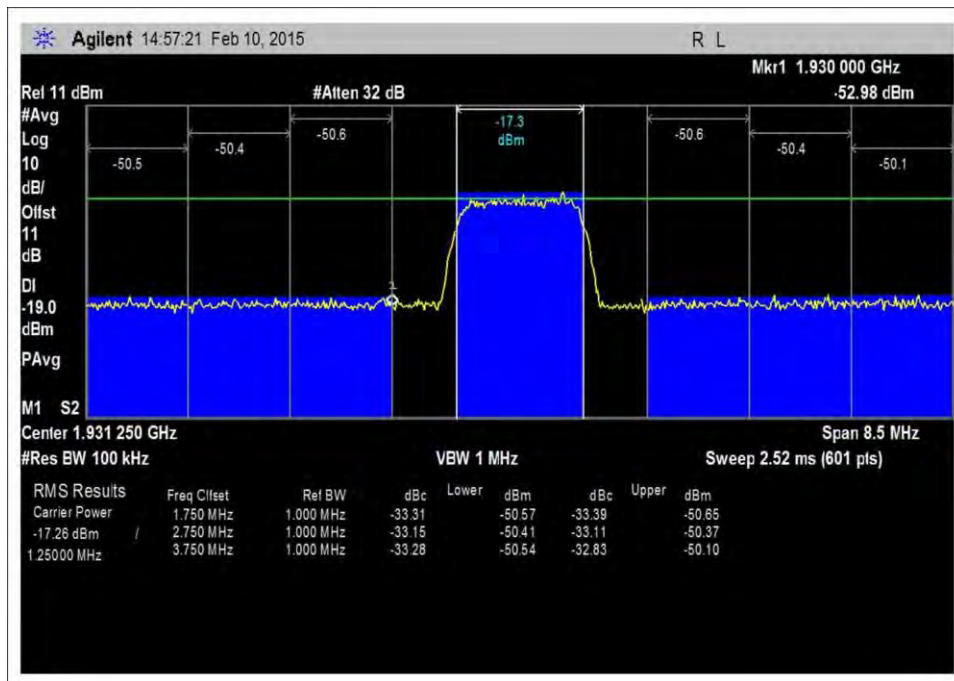

7.5_OBE_DL_1930-1995MHz_CDMA_L_-52dBm