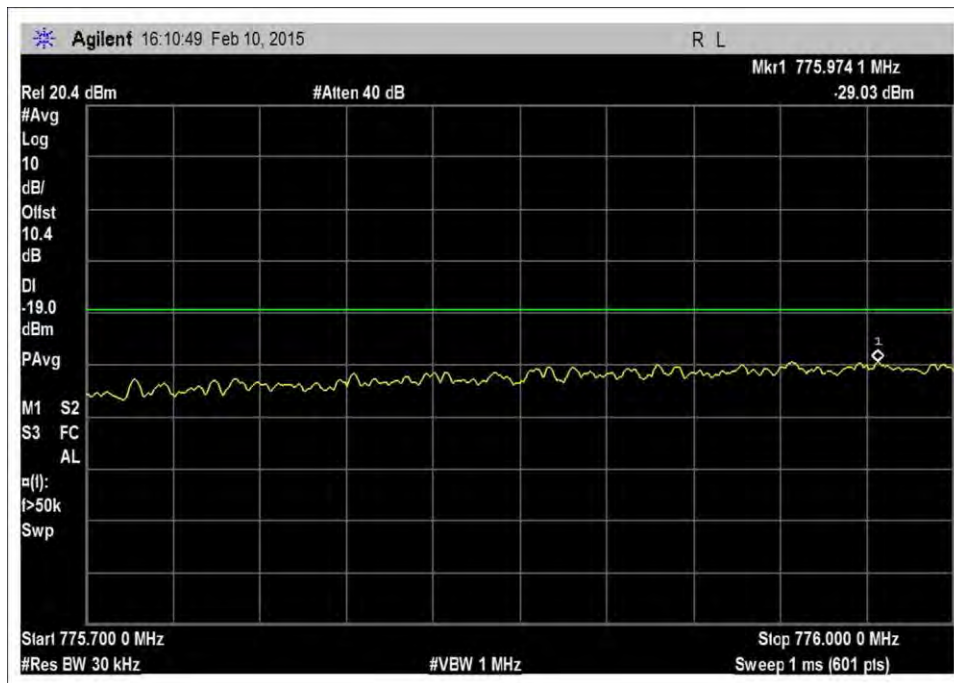

7.5\_OBE\_UL\_698-716MHz\_CDMA\_L\_-26dBm

7.5\_OBE\_UL\_776-787MHz\_CDMA\_H\_+10dBm

7.5\_OBE\_UL\_776-787MHz\_CDMA\_H\_-22dBm

7.5\_OBE\_UL\_776-787MHz\_CDMA\_H\_-27dBm

7.5\_OBE\_UL\_776-787MHz\_CDMA\_L\_+10dBm

7.5\_OBE\_UL\_776-787MHz\_CDMA\_L\_-20dBm

7.5\_OBE\_UL\_776-787MHz\_CDMA\_L\_-26dBm

7.5\_OBE\_UL\_824-835MHz\_CDMA\_H\_+10dBm

7.5\_OBE\_UL\_824-835MHz\_CDMA\_H\_-22dBm

7.5\_OBE\_UL\_824-835MHz\_CDMA\_H\_-27dBm