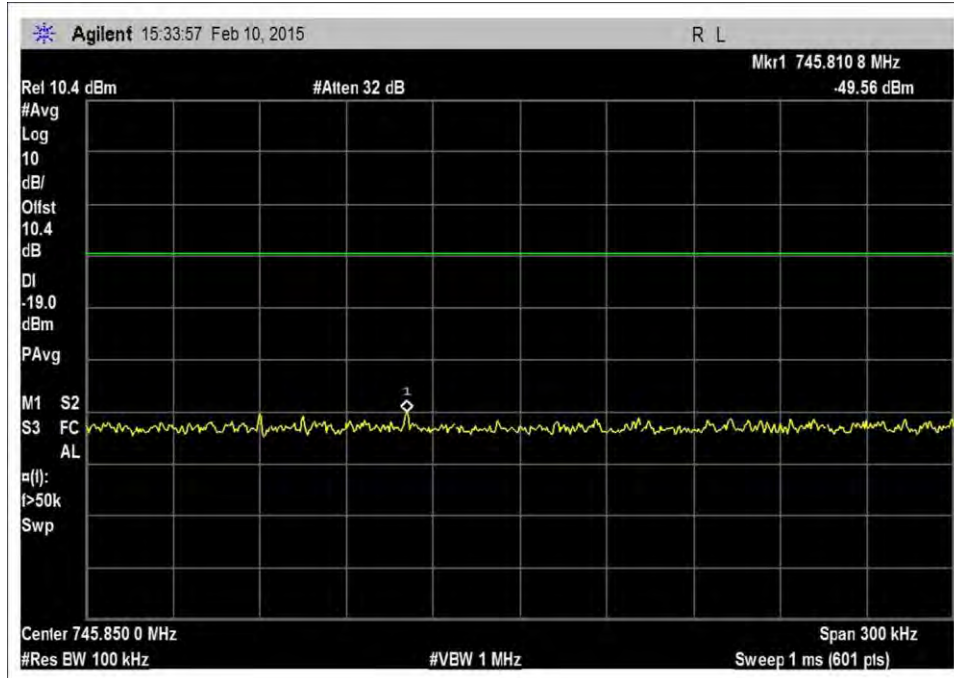

7.5\_OBE\_DL\_728-746MHz\_CDMA\_L\_-56dBm

7.5\_OBE\_DL\_746-757MHz\_CDMA\_H\_-20dBm

7.5\_OBE\_DL\_746-757MHz\_CDMA\_H\_-46dBm

7.5\_OBE\_DL\_746-757MHz\_CDMA\_H\_-56dBm

7.5\_OBE\_DL\_746-757MHz\_CDMA\_L\_-20dBm