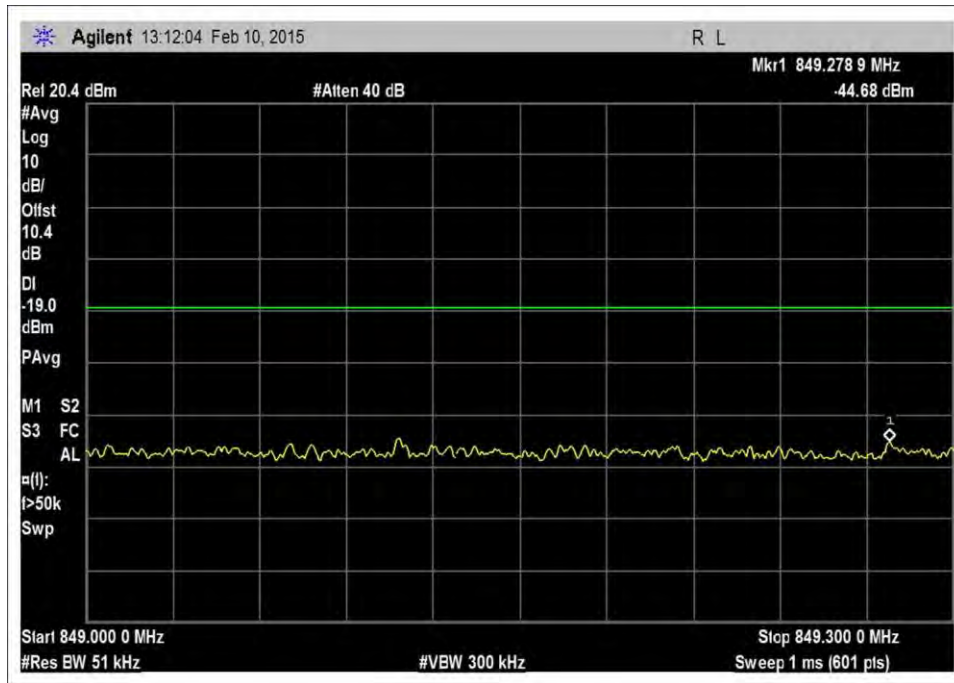

LTE, UL

7.5\_OBE\_UL\_698-716MHz\_LTE\_H\_+10dBm

7.5\_OBE\_UL\_698-716MHz\_LTE\_H\_-19dBm

7.5\_OBE\_UL\_698-716MHz\_LTE\_H\_-25dBm

7.5\_OBE\_UL\_698-716MHz\_LTE\_L\_+10dBm

7.5\_OBE\_UL\_698-716MHz\_LTE\_L\_-22dBm

7.5\_OBE\_UL\_698-716MHz\_LTE\_L\_-27dBm

7.5\_OBE\_UL\_776-787MHz\_LTE\_H\_+10dBm

7.5\_OBE\_UL\_776-787MHz\_LTE\_H\_-22dBm

7.5\_OBE\_UL\_776-787MHz\_LTE\_H\_-26dBm

7.5\_OBE\_UL\_776-787MHz\_LTE\_L\_+10dBm

7.5\_OBE\_UL\_776-787MHz\_LTE\_L\_-21dBm

7.5\_OBE\_UL\_776-787MHz\_LTE\_L\_-26dBm

7.5\_OBE\_UL\_824-849MHz\_LTE\_H\_+10dBm

7.5\_OBE\_UL\_824-849MHz\_LTE\_H\_-22dBm

7.5\_OBE\_UL\_824-849MHz\_LTE\_H\_-26dBm