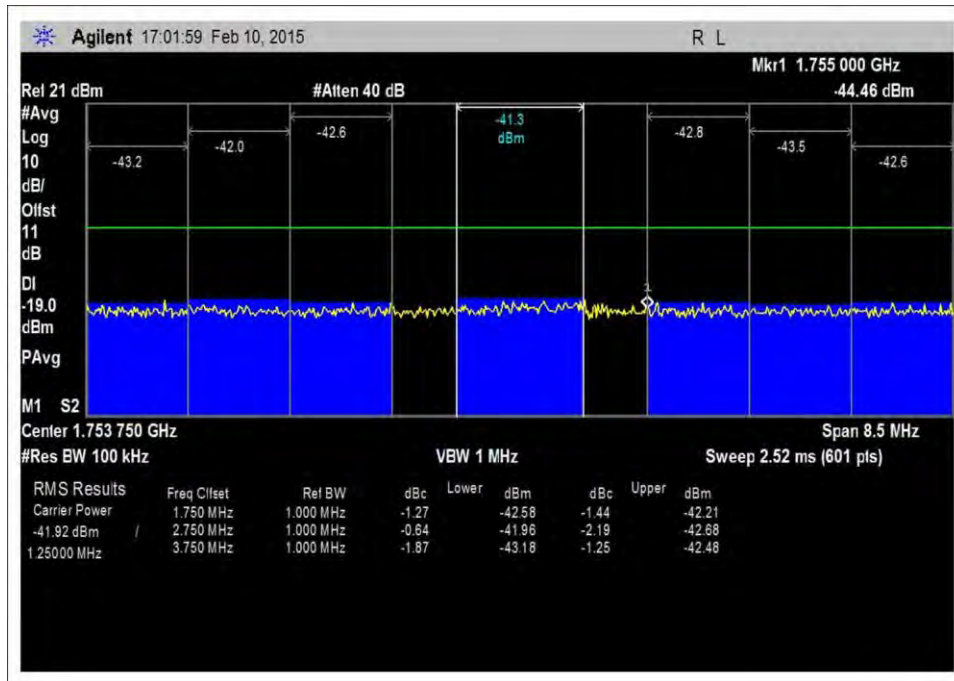

7.5\_OBE\_UL\_824-835MHz\_CDMA\_L\_+10dBm

7.5\_OBE\_UL\_824-835MHz\_CDMA\_L\_-21dBm

7.5\_OBE\_UL\_824-835MHz\_CDMA\_L\_-26dBm

7.5\_OBE\_UL\_1710-1755MHz\_CDMA\_H\_+10dBm

7.5\_OBE\_UL\_1710-1755MHz\_CDMA\_H\_-22dBm

7.5\_OBE\_UL\_1710-1755MHz\_CDMA\_H\_-24dBm

7.5\_OBE\_UL\_1710-1755MHz\_CDMA\_L\_+10dBm

7.5\_OBE\_UL\_1710-1755MHz\_CDMA\_L\_-19dBm

7.5\_OBE\_UL\_1710-1755MHz\_CDMA\_L\_-24dBm

7.5\_OBE\_UL\_1850-1915MHz\_CDMA\_H\_+10dBm