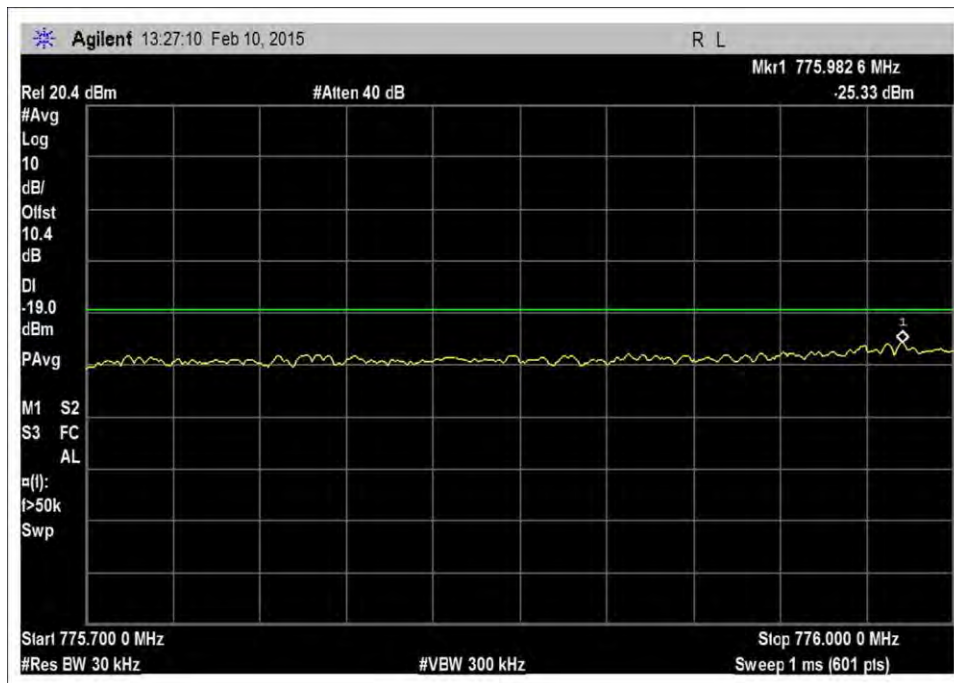

LTE, UL

7.5\_OBE\_UL\_698-716MHz\_LTE\_H\_+10dBm

7.5\_OBE\_UL\_698-716MHz\_LTE\_H\_-19dBm

7.5\_OBE\_UL\_698-716MHz\_LTE\_H\_-25dBm

7.5\_OBE\_UL\_698-716MHz\_LTE\_L\_+10dBm

7.5\_OBE\_UL\_698-716MHz\_LTE\_L\_-22dBm

7.5\_OBE\_UL\_698-716MHz\_LTE\_L\_-27dBm

7.5\_OBE\_UL\_776-787MHz\_LTE\_H\_+10dBm

7.5\_OBE\_UL\_776-787MHz\_LTE\_H\_-22dBm

7.5\_OBE\_UL\_776-787MHz\_LTE\_H\_-26dBm

7.5\_OBE\_UL\_776-787MHz\_LTE\_L\_+10dBm

7.5\_OBE\_UL\_776-787MHz\_LTE\_L\_-21dBm

7.5\_OBE\_UL\_776-787MHz\_LTE\_L\_-26dBm

7.5\_OBE\_UL\_824-849MHz\_LTE\_H\_+10dBm

7.5\_OBE\_UL\_824-849MHz\_LTE\_H\_-22dBm

7.5\_OBE\_UL\_824-849MHz\_LTE\_H\_-26dBm