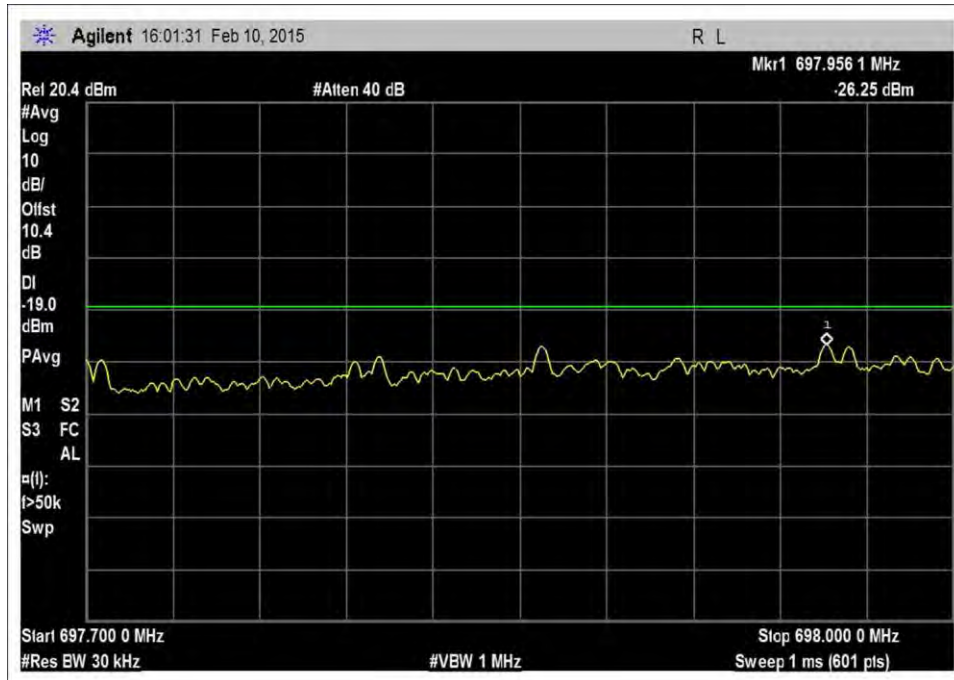

CDMA, UL

7.5\_OBE\_UL\_698-716MHz\_CDMA\_H\_+10dBm

7.5\_OBE\_UL\_698-716MHz\_CDMA\_H\_-17dBm

7.5\_OBE\_UL\_698-716MHz\_CDMA\_H\_-24dBm

7.5\_OBE\_UL\_698-716MHz\_CDMA\_L\_+10dBm

7.5\_OBE\_UL\_698-716MHz\_CDMA\_L\_-21dBm