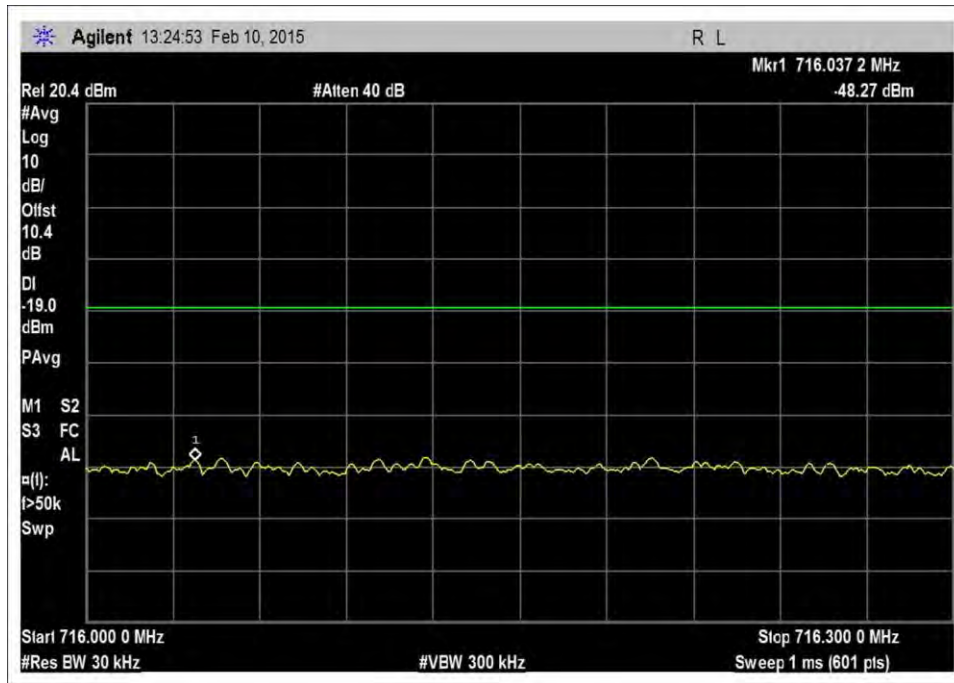

7.5\_OBE\_DL\_2110-2155MHz\_CDMA\_H\_-48dBm

7.5\_OBE\_DL\_2110-2155MHz\_CDMA\_H\_-54dBm

7.5\_OBE\_DL\_2110-2155MHz\_CDMA\_L\_-20dBm

7.5\_OBE\_DL\_2110-2155MHz\_CDMA\_L\_-47dBm

7.5\_OBE\_DL\_2110-2155MHz\_CDMA\_L\_-54dBm

LTE, UL

7.5\_OBE\_UL\_698-716MHz\_LTE\_H\_+10dBm

7.5\_OBE\_UL\_698-716MHz\_LTE\_H\_-19dBm

7.5\_OBE\_UL\_698-716MHz\_LTE\_H\_-25dBm

7.5\_OBE\_UL\_698-716MHz\_LTE\_L\_+10dBm

7.5\_OBE\_UL\_698-716MHz\_LTE\_L\_-22dBm