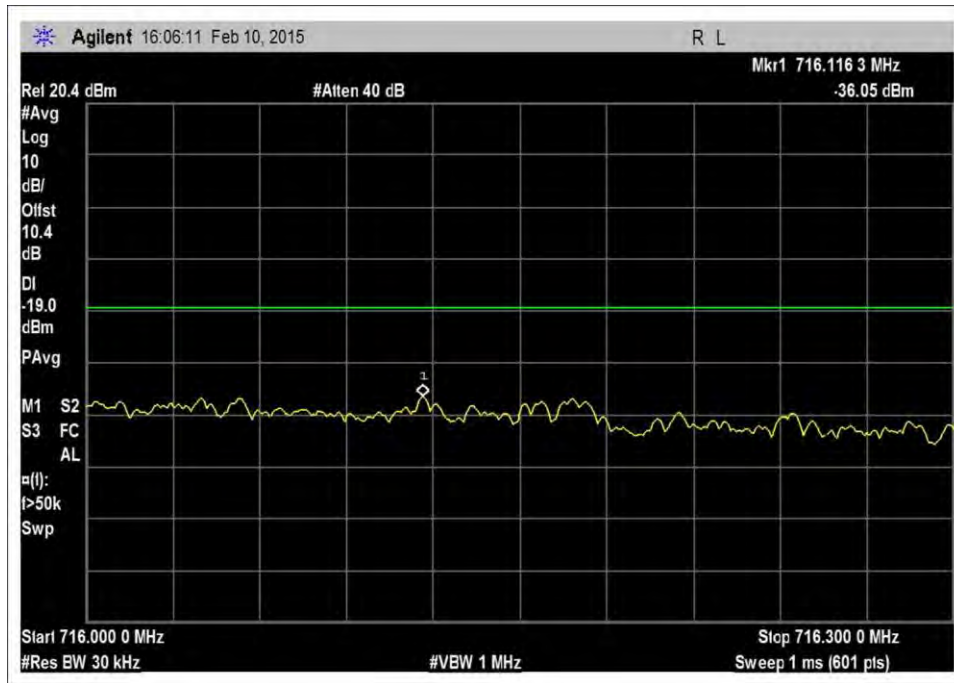

CDMA, UL

7.5\_OBE\_UL\_698-716MHz\_CDMA\_H\_+10dBm

7.5\_OBE\_UL\_698-716MHz\_CDMA\_H\_-17dBm

7.5\_OBE\_UL\_698-716MHz\_CDMA\_H\_-24dBm

7.5\_OBE\_UL\_698-716MHz\_CDMA\_L\_+10dBm

7.5\_OBE\_UL\_698-716MHz\_CDMA\_L\_-21dBm

7.5\_OBE\_UL\_698-716MHz\_CDMA\_L\_-26dBm

7.5\_OBE\_UL\_776-787MHz\_CDMA\_H\_+10dBm

7.5\_OBE\_UL\_776-787MHz\_CDMA\_H\_-22dBm

7.5\_OBE\_UL\_776-787MHz\_CDMA\_H\_-27dBm

7.5\_OBE\_UL\_776-787MHz\_CDMA\_L\_+10dBm