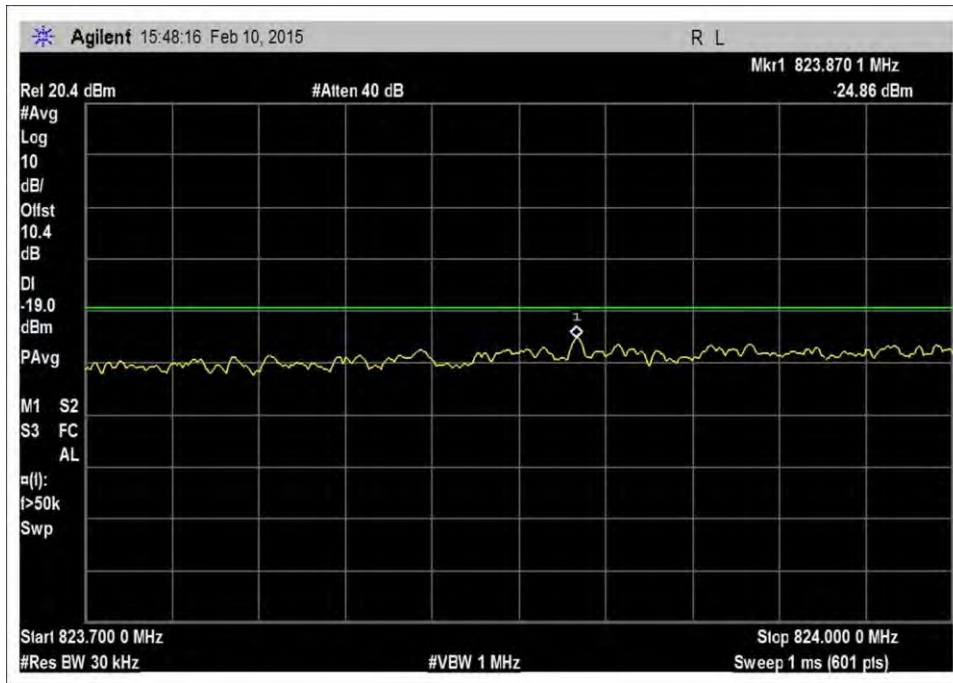

7.5_OBE_UL_824-835MHz_CDMA_L_-21dBm