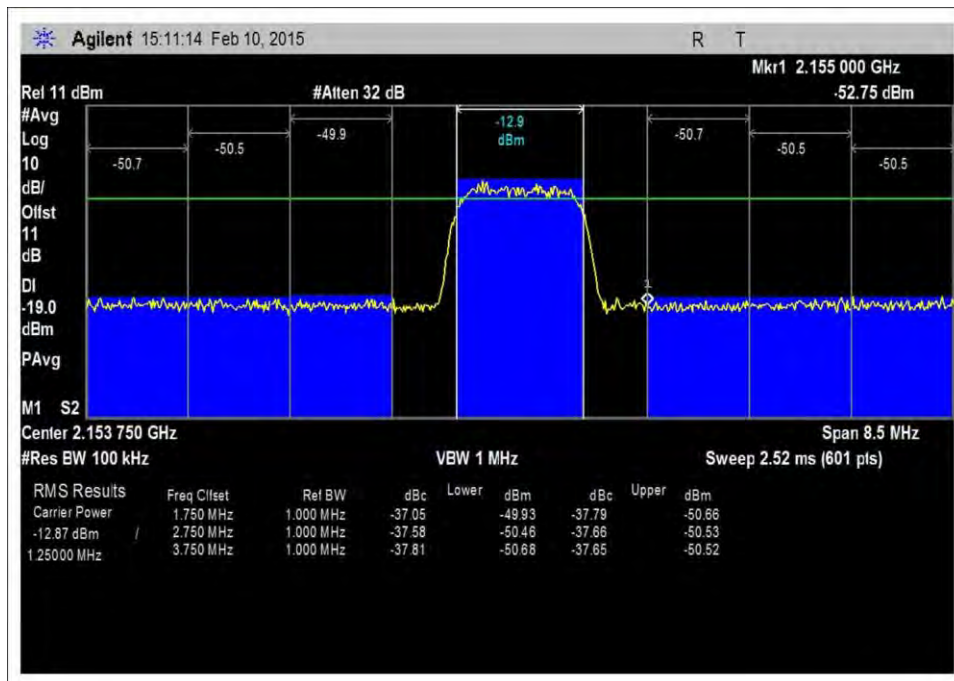

7.5\_OBE\_DL\_1930-1995MHz\_CDMA\_H\_-54dBm

7.5\_OBE\_DL\_1930-1995MHz\_CDMA\_L\_-20dBm

7.5\_OBE\_DL\_1930-1995MHz\_CDMA\_L\_-47dBm

7.5\_OBE\_DL\_1930-1995MHz\_CDMA\_L\_-52dBm

7.5\_OBE\_DL\_2110-2155MHz\_CDMA\_H\_-20dBm

LTE, UL

7.5\_OBE\_UL\_698-716MHz\_LTE\_H\_+10dBm

7.5\_OBE\_UL\_698-716MHz\_LTE\_H\_-19dBm

7.5\_OBE\_UL\_698-716MHz\_LTE\_H\_-25dBm

7.5\_OBE\_UL\_698-716MHz\_LTE\_L\_+10dBm

7.5\_OBE\_UL\_698-716MHz\_LTE\_L\_-22dBm