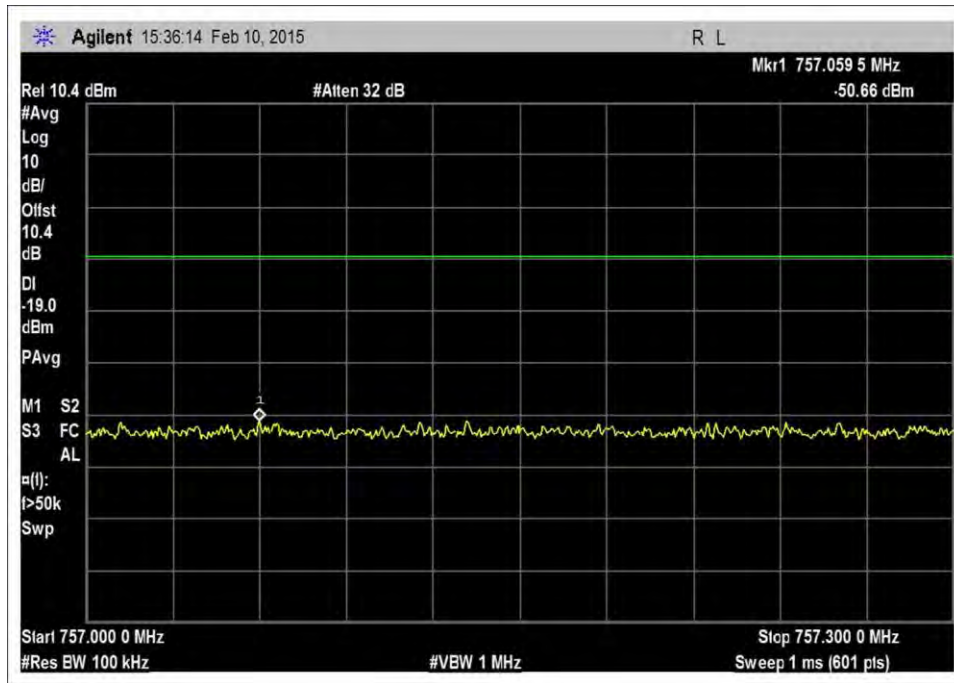

7.5_OBE_DL_746-757MHz_CDMA_H_-56dBm