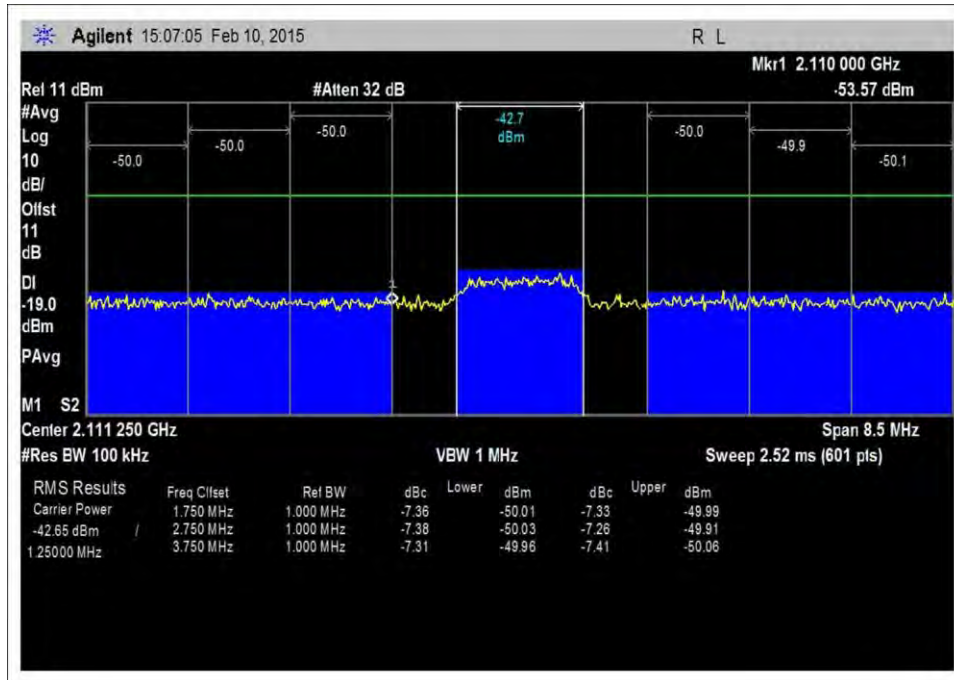

7.5_OBE_DL_2110-2155MHz_CDMA_L_-20dBm