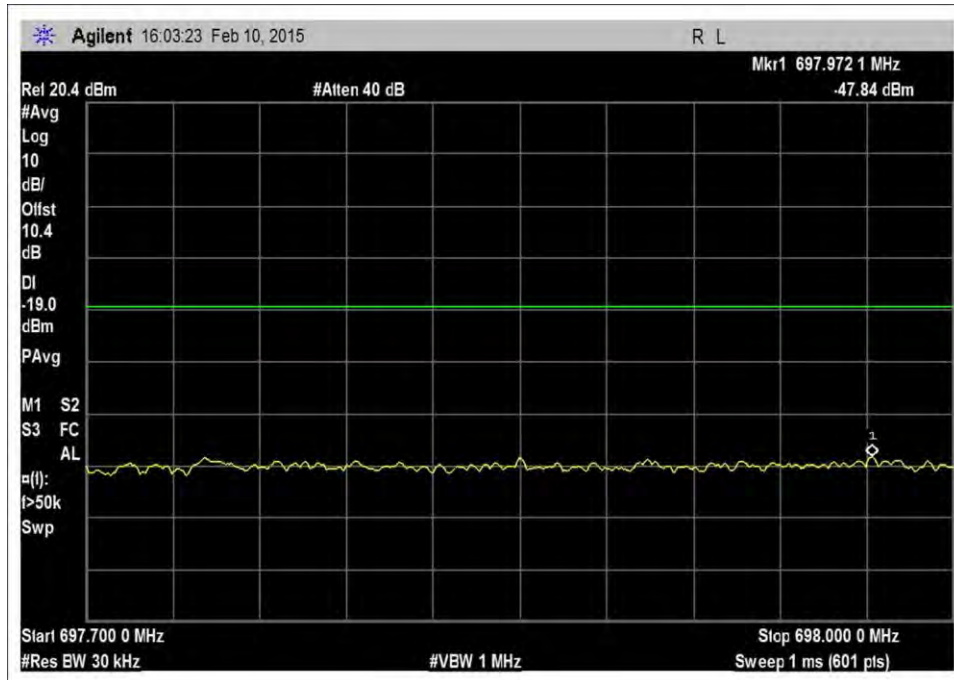

CDMA, UL

7.5\_OBE\_UL\_698-716MHz\_CDMA\_H\_+10dBm

7.5\_OBE\_UL\_698-716MHz\_CDMA\_H\_-17dBm

7.5\_OBE\_UL\_698-716MHz\_CDMA\_H\_-24dBm

7.5\_OBE\_UL\_698-716MHz\_CDMA\_L\_+10dBm

7.5\_OBE\_UL\_698-716MHz\_CDMA\_L\_-21dBm