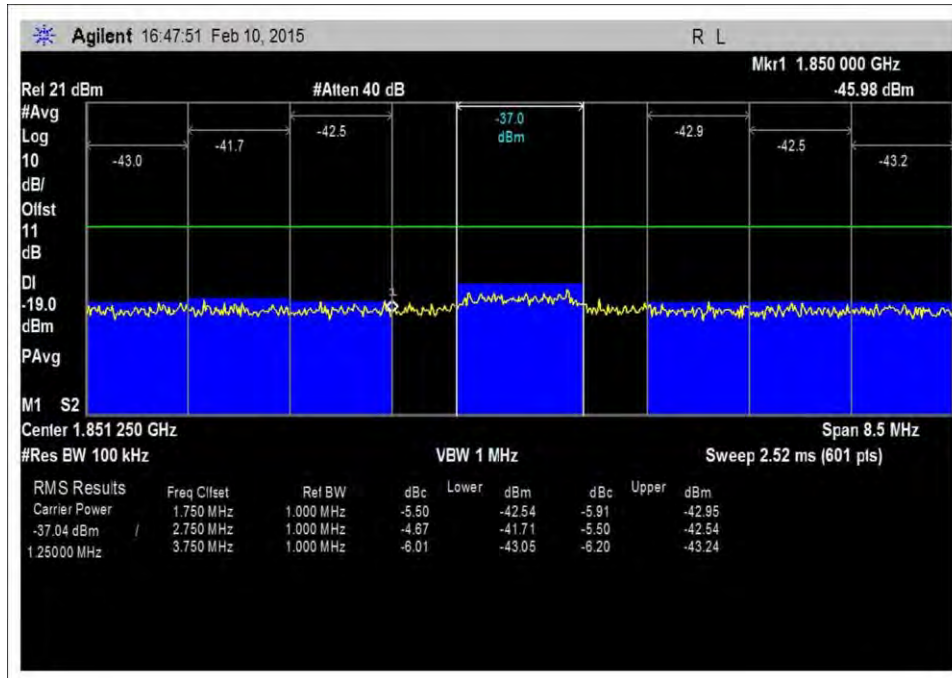

7.5\_OBE\_UL\_1710-1755MHz\_CDMA\_H\_-24dBm

7.5\_OBE\_UL\_1710-1755MHz\_CDMA\_L\_+10dBm

7.5\_OBE\_UL\_1710-1755MHz\_CDMA\_L\_-19dBm

7.5\_OBE\_UL\_1710-1755MHz\_CDMA\_L\_-24dBm

7.5\_OBE\_UL\_1850-1915MHz\_CDMA\_H\_+10dBm

7.5\_OBE\_UL\_1850-1915MHz\_CDMA\_H\_-9dBm

7.5\_OBE\_UL\_1850-1915MHz\_CDMA\_H\_-12dBm

7.5\_OBE\_UL\_1850-1915MHz\_CDMA\_L\_+10dBm

7.5\_OBE\_UL\_1850-1915MHz\_CDMA\_L\_-17dBm

7.5\_OBE\_UL\_1850-1915MHz\_CDMA\_L\_-23dBm