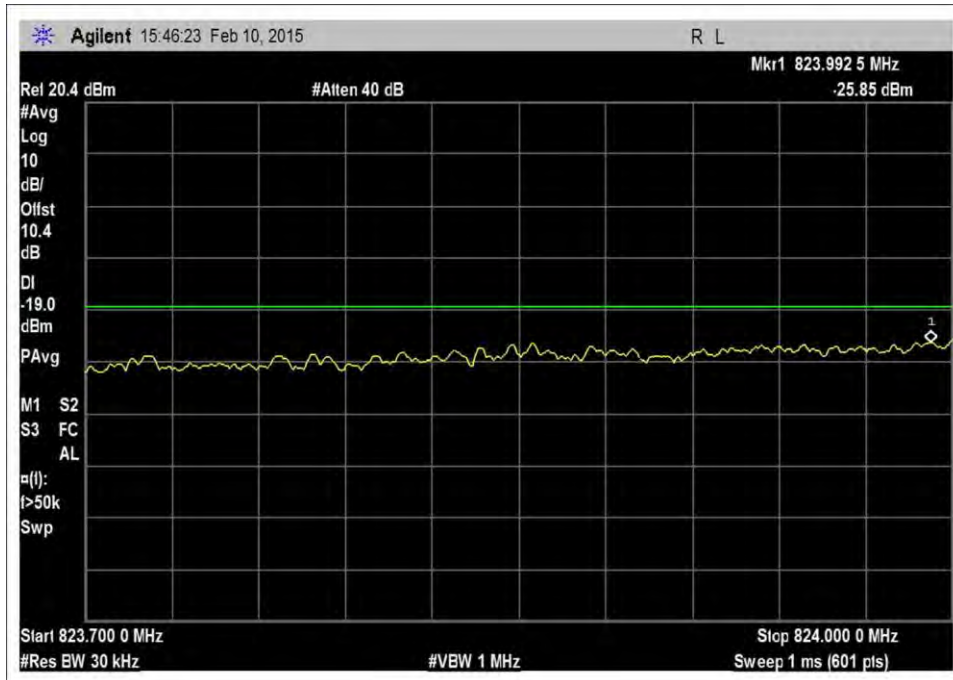

7.5\_OBE\_UL\_776-787MHz\_CDMA\_L\_-20dBm

7.5\_OBE\_UL\_776-787MHz\_CDMA\_L\_-26dBm

7.5\_OBE\_UL\_824-835MHz\_CDMA\_H\_+10dBm

7.5\_OBE\_UL\_824-835MHz\_CDMA\_H\_-22dBm

7.5\_OBE\_UL\_824-835MHz\_CDMA\_H\_-27dBm

7.5\_OBE\_UL\_824-835MHz\_CDMA\_L\_+10dBm

7.5\_OBE\_UL\_824-835MHz\_CDMA\_L\_-21dBm

7.5\_OBE\_UL\_824-835MHz\_CDMA\_L\_-26dBm

7.5\_OBE\_UL\_1710-1755MHz\_CDMA\_H\_+10dBm

7.5\_OBE\_UL\_1710-1755MHz\_CDMA\_H\_-22dBm