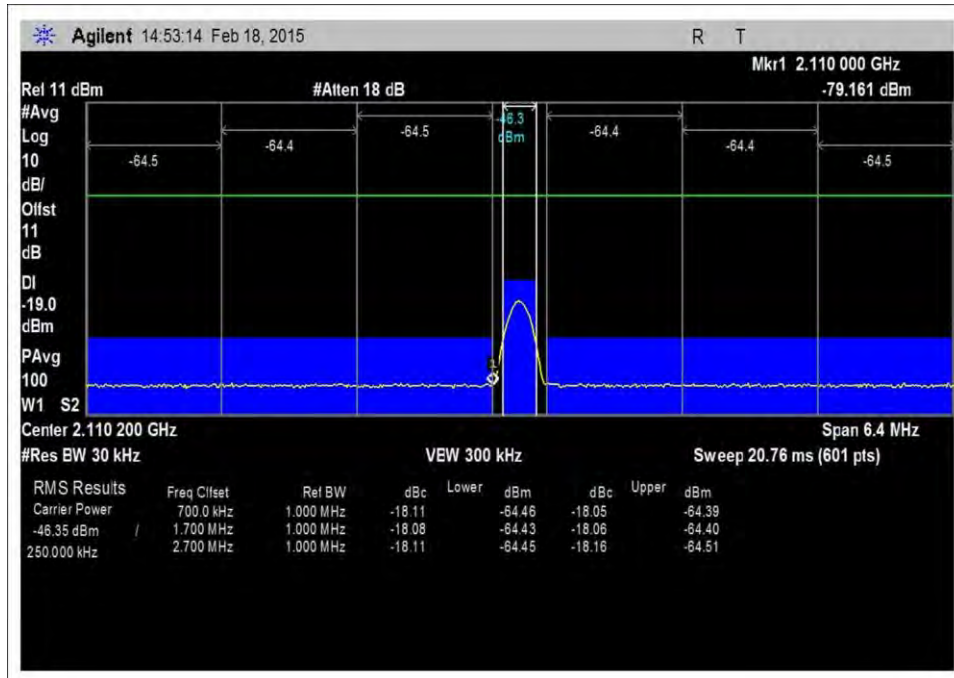

7.5\_OBE\_DL\_869-894MHz\_GSM\_L\_-20dBm

7.5\_OBE\_DL\_869-894MHz\_GSM\_L\_-45dBm

7.5\_OBE\_DL\_869-894MHz\_GSM\_L\_-51dBm

7.5\_OBE\_DL\_1930-1995MHz\_GSM\_H\_-20dBm

7.5\_OBE\_DL\_1930-1995MHz\_GSM\_H\_-46dBm

7.5\_OBE\_DL\_1930-1995MHz\_GSM\_H\_-55dBm

7.5\_OBE\_DL\_1930-1995MHz\_GSM\_L\_-20dBm

7.5\_OBE\_DL\_1930-1995MHz\_GSM\_L\_-47dBm

7.5\_OBE\_DL\_1930-1995MHz\_GSM\_L\_-54dBm

7.5\_OBE\_DL\_2110-2155MHz\_GSM\_H\_-20dBm

7.5\_OBE\_DL\_2110-2155MHz\_GSM\_H\_-48dBm

7.5\_OBE\_DL\_2110-2155MHz\_GSM\_H\_-53dBm

7.5\_OBE\_DL\_2110-2155MHz\_GSM\_L\_-20dBm

7.5\_OBE\_DL\_2110-2155MHz\_GSM\_L\_-46dBm

7.5\_OBE\_DL\_2110-2155MHz\_GSM\_L\_-52dBm