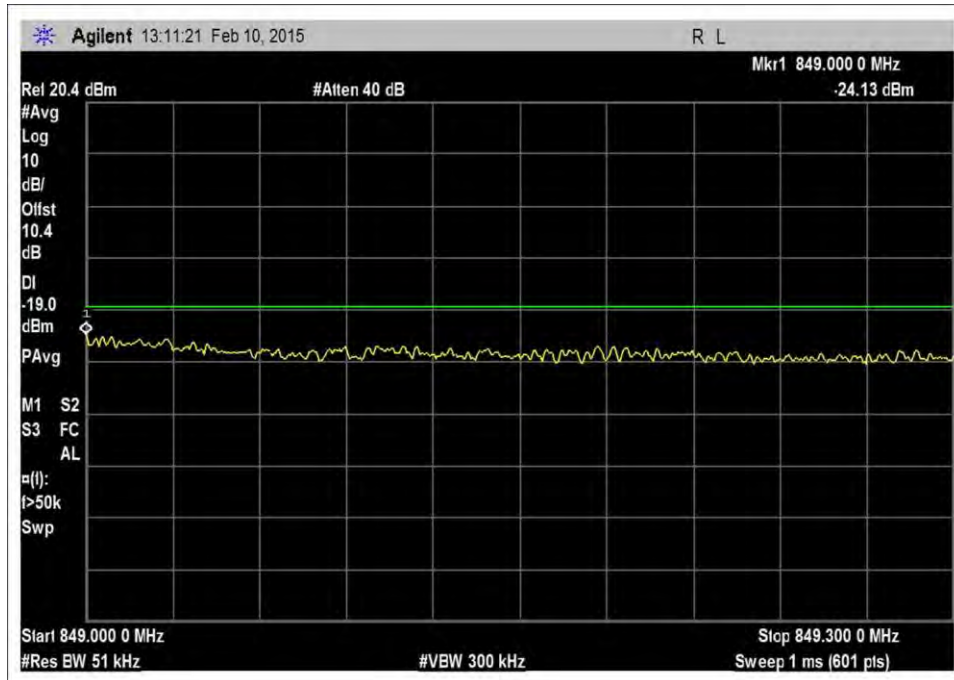

LTE, UL

7.5\_OBE\_UL\_698-716MHz\_LTE\_H\_+10dBm

7.5\_OBE\_UL\_698-716MHz\_LTE\_H\_-19dBm

7.5\_OBE\_UL\_698-716MHz\_LTE\_H\_-25dBm

7.5\_OBE\_UL\_698-716MHz\_LTE\_L\_+10dBm

7.5\_OBE\_UL\_698-716MHz\_LTE\_L\_-22dBm

7.5\_OBE\_UL\_698-716MHz\_LTE\_L\_-27dBm

7.5\_OBE\_UL\_776-787MHz\_LTE\_H\_+10dBm

7.5\_OBE\_UL\_776-787MHz\_LTE\_H\_-22dBm

7.5\_OBE\_UL\_776-787MHz\_LTE\_H\_-26dBm

7.5\_OBE\_UL\_776-787MHz\_LTE\_L\_+10dBm

7.5\_OBE\_UL\_776-787MHz\_LTE\_L\_-21dBm

7.5\_OBE\_UL\_776-787MHz\_LTE\_L\_-26dBm

7.5\_OBE\_UL\_824-849MHz\_LTE\_H\_+10dBm

7.5\_OBE\_UL\_824-849MHz\_LTE\_H\_-22dBm

7.5\_OBE\_UL\_824-849MHz\_LTE\_H\_-26dBm