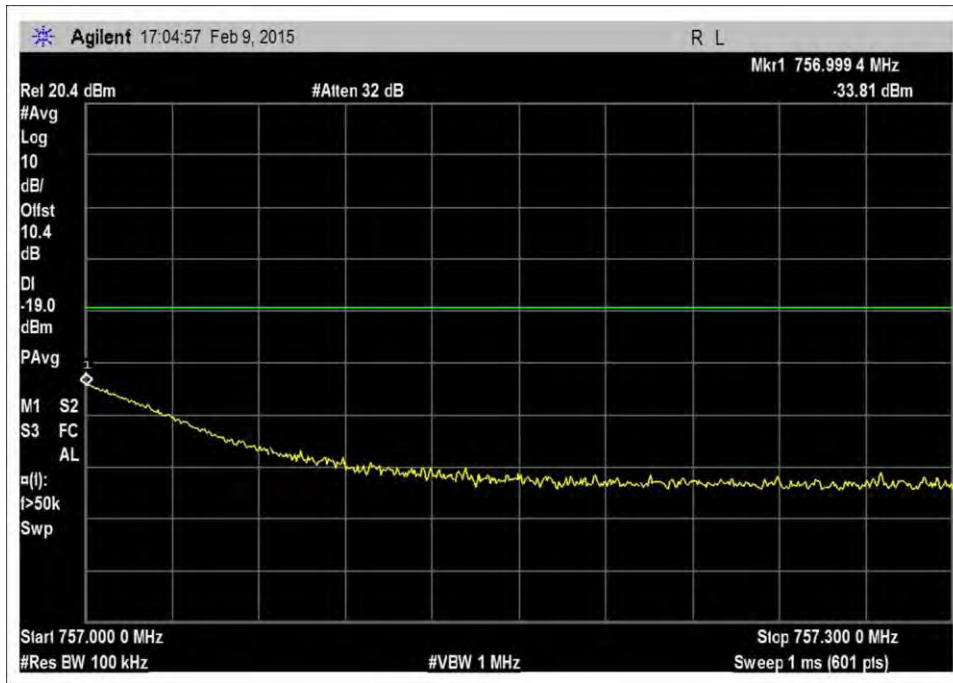

7.5\_OBE\_UL\_1850-1915MHz\_GSM\_L\_-27dBm

### GSM, DL

7.5\_OBE\_DL\_728-746MHz\_GSM\_H\_-20dBm

7.5\_OBE\_DL\_728-746MHz\_GSM\_H\_-48dBm

7.5\_OBE\_DL\_728-746MHz\_GSM\_H\_-54dBm

7.5\_OBE\_DL\_728-746MHz\_GSM\_L\_-20dBm

7.5\_OBE\_DL\_728-746MHz\_GSM\_L\_-46dBm

7.5\_OBE\_DL\_728-746MHz\_GSM\_L\_-51dBm

7.5\_OBE\_DL\_746-757MHz\_GSM\_H\_-20dBm

7.5\_OBE\_DL\_746-757MHz\_GSM\_H\_-44dBm

7.5\_OBE\_DL\_746-757MHz\_GSM\_H\_-51dBm

7.5\_OBE\_DL\_746-757MHz\_GSM\_L\_-20dBm