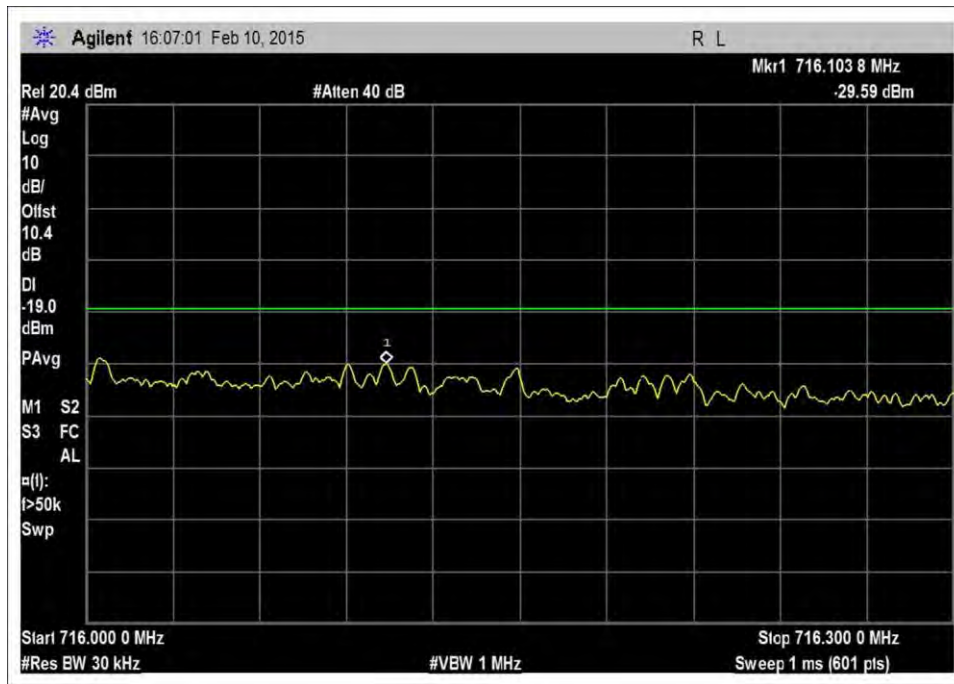

7.5_OBE_UL_698-716MHz_CDMA_H_-17dBm