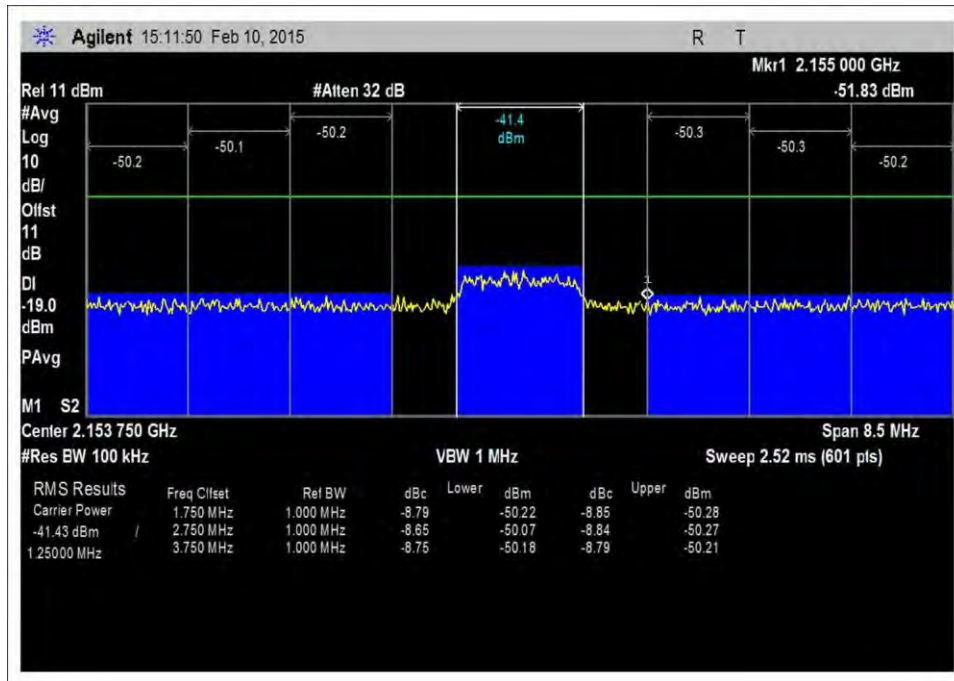

7.5\_OBE\_DL\_1930-1995MHz\_CDMA\_H\_-54dBm

7.5\_OBE\_DL\_1930-1995MHz\_CDMA\_L\_-20dBm

7.5\_OBE\_DL\_1930-1995MHz\_CDMA\_L\_-47dBm

7.5\_OBE\_DL\_1930-1995MHz\_CDMA\_L\_-52dBm

7.5\_OBE\_DL\_2110-2155MHz\_CDMA\_H\_-20dBm

LTE, UL

7.5\_OBE\_UL\_698-716MHz\_LTE\_H\_+10dBm

7.5\_OBE\_UL\_698-716MHz\_LTE\_H\_-19dBm

7.5\_OBE\_UL\_698-716MHz\_LTE\_H\_-25dBm

7.5\_OBE\_UL\_698-716MHz\_LTE\_L\_+10dBm

7.5\_OBE\_UL\_698-716MHz\_LTE\_L\_-22dBm