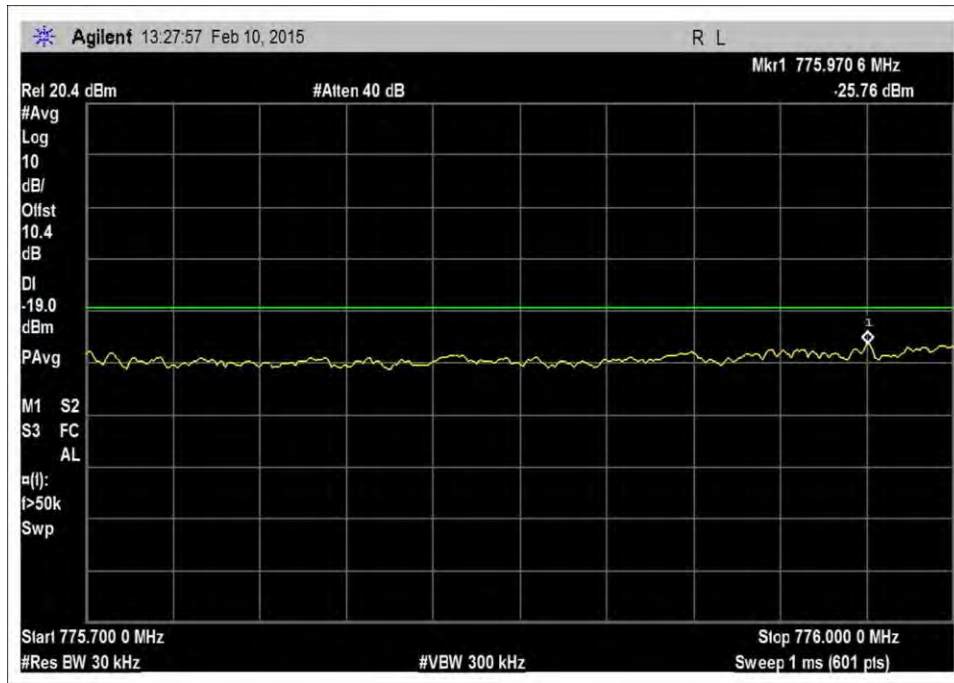

LTE, UL

7.5\_OBE\_UL\_698-716MHz\_LTE\_H\_+10dBm

7.5\_OBE\_UL\_698-716MHz\_LTE\_H\_-19dBm

7.5\_OBE\_UL\_698-716MHz\_LTE\_H\_-25dBm

7.5\_OBE\_UL\_698-716MHz\_LTE\_L\_+10dBm

7.5\_OBE\_UL\_698-716MHz\_LTE\_L\_-22dBm

7.5\_OBE\_UL\_698-716MHz\_LTE\_L\_-27dBm

7.5\_OBE\_UL\_776-787MHz\_LTE\_H\_+10dBm

7.5\_OBE\_UL\_776-787MHz\_LTE\_H\_-22dBm

7.5\_OBE\_UL\_776-787MHz\_LTE\_H\_-26dBm

7.5\_OBE\_UL\_776-787MHz\_LTE\_L\_+10dBm

7.5\_OBE\_UL\_776-787MHz\_LTE\_L\_-21dBm

7.5\_OBE\_UL\_776-787MHz\_LTE\_L\_-26dBm

7.5\_OBE\_UL\_824-849MHz\_LTE\_H\_+10dBm

7.5\_OBE\_UL\_824-849MHz\_LTE\_H\_-22dBm

7.5\_OBE\_UL\_824-849MHz\_LTE\_H\_-26dBm