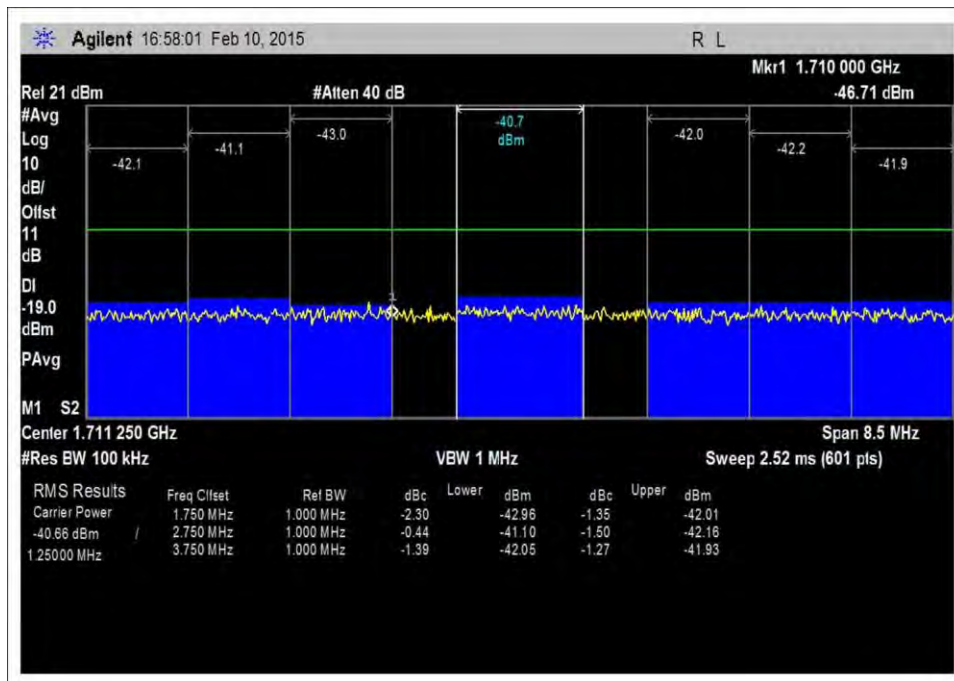

7.5_OBE_UL_1710-1755MHz_CDMA_L_+10dBm