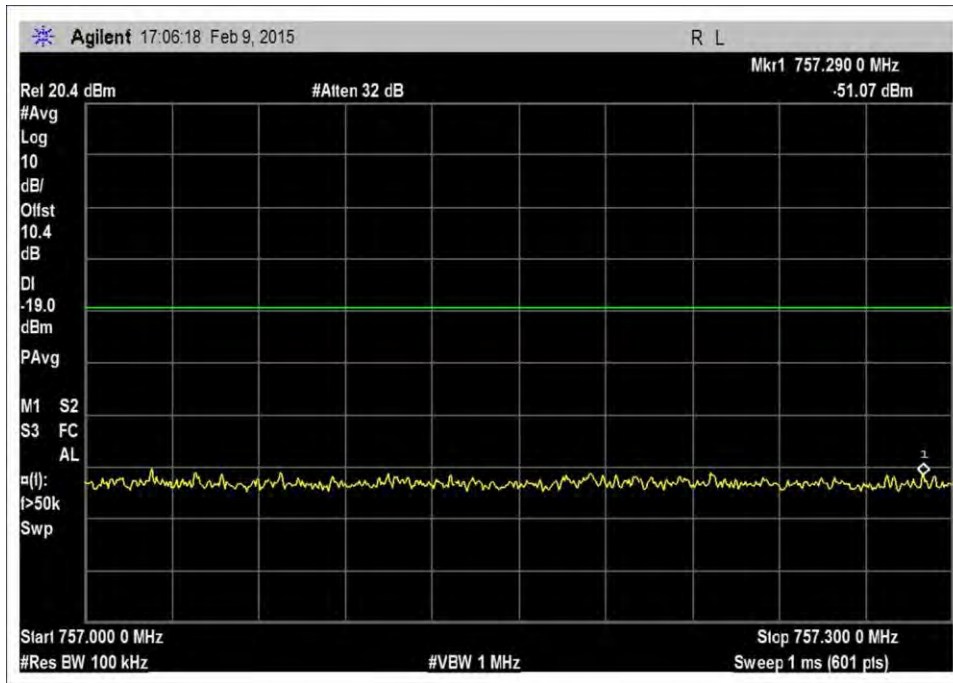

### GSM, DL

7.5\_OBE\_DL\_728-746MHz\_GSM\_H\_-20dBm

7.5\_OBE\_DL\_728-746MHz\_GSM\_H\_-48dBm

7.5\_OBE\_DL\_728-746MHz\_GSM\_H\_-54dBm

7.5\_OBE\_DL\_728-746MHz\_GSM\_L\_-20dBm

7.5\_OBE\_DL\_728-746MHz\_GSM\_L\_-46dBm

7.5\_OBE\_DL\_728-746MHz\_GSM\_L\_-51dBm

7.5\_OBE\_DL\_746-757MHz\_GSM\_H\_-20dBm

7.5\_OBE\_DL\_746-757MHz\_GSM\_H\_-44dBm

7.5\_OBE\_DL\_746-757MHz\_GSM\_H\_-51dBm

7.5\_OBE\_DL\_746-757MHz\_GSM\_L\_-20dBm