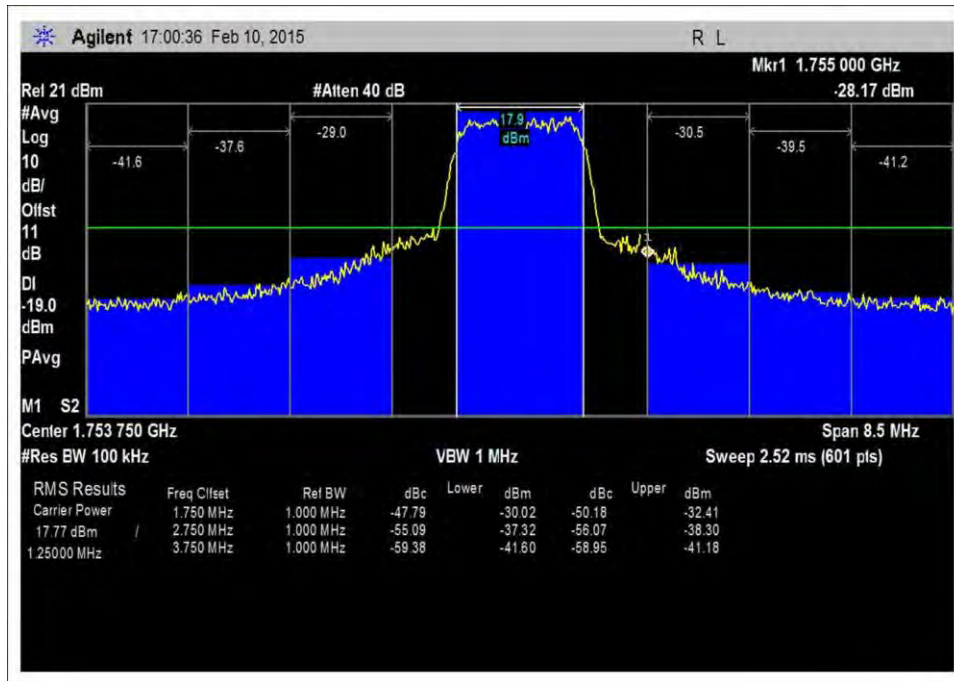

7.5\_OBE\_UL\_824-835MHz\_CDMA\_L\_+10dBm

7.5\_OBE\_UL\_824-835MHz\_CDMA\_L\_-21dBm

7.5\_OBE\_UL\_824-835MHz\_CDMA\_L\_-26dBm

7.5\_OBE\_UL\_1710-1755MHz\_CDMA\_H\_+10dBm

7.5\_OBE\_UL\_1710-1755MHz\_CDMA\_H\_-22dBm