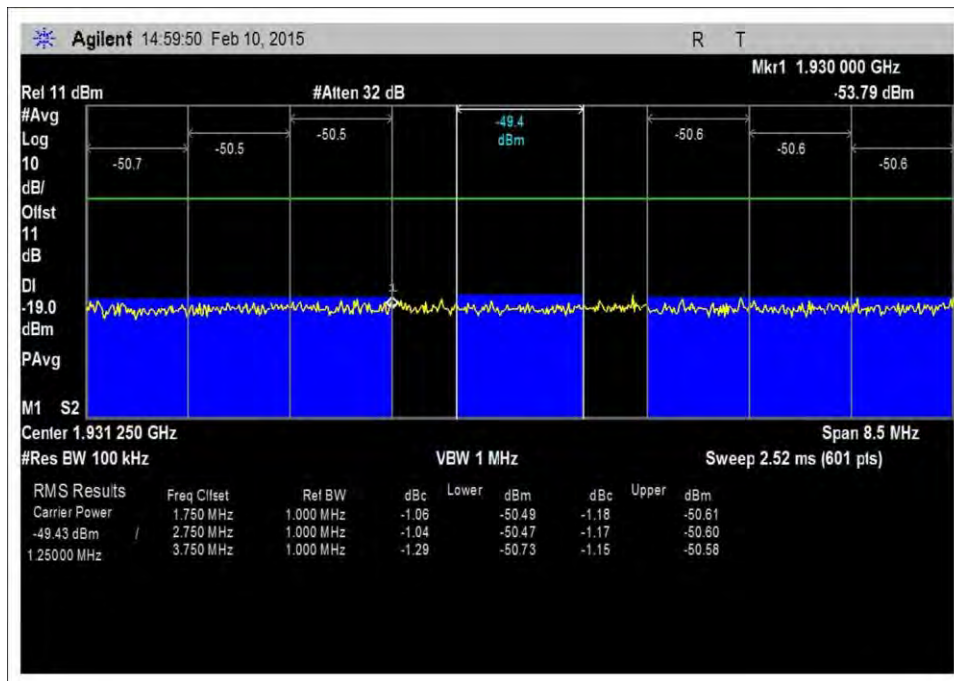

7.5_OBE_DL_1930-1995MHz_CDMA_L_-20dBm