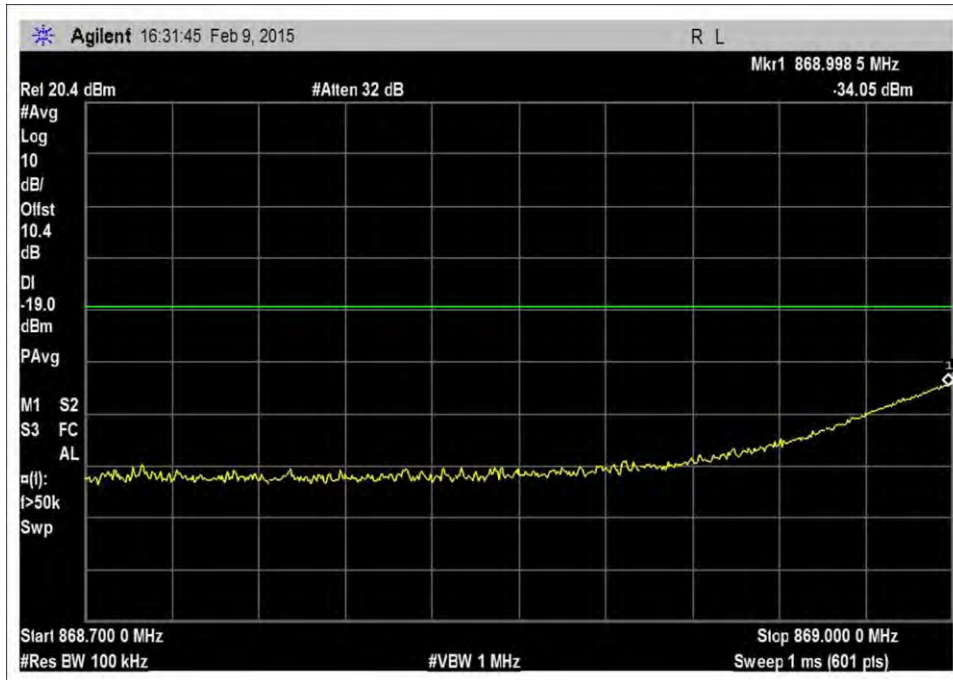

7.5\_OBE\_DL\_746-757MHz\_GSM\_L\_-48dBm

7.5\_OBE\_DL\_746-757MHz\_GSM\_L\_-54dBm

7.5\_OBE\_DL\_869-894MHz\_GSM\_H\_-20dBm

7.5\_OBE\_DL\_869-894MHz\_GSM\_H\_-51dBm

7.5\_OBE\_DL\_869-894MHz\_GSM\_H\_-56dBm

7.5\_OBE\_DL\_869-894MHz\_GSM\_L\_-20dBm

7.5\_OBE\_DL\_869-894MHz\_GSM\_L\_-45dBm

7.5\_OBE\_DL\_869-894MHz\_GSM\_L\_-51dBm

7.5\_OBE\_DL\_1930-1995MHz\_GSM\_H\_-20dBm

7.5\_OBE\_DL\_1930-1995MHz\_GSM\_H\_-46dBm