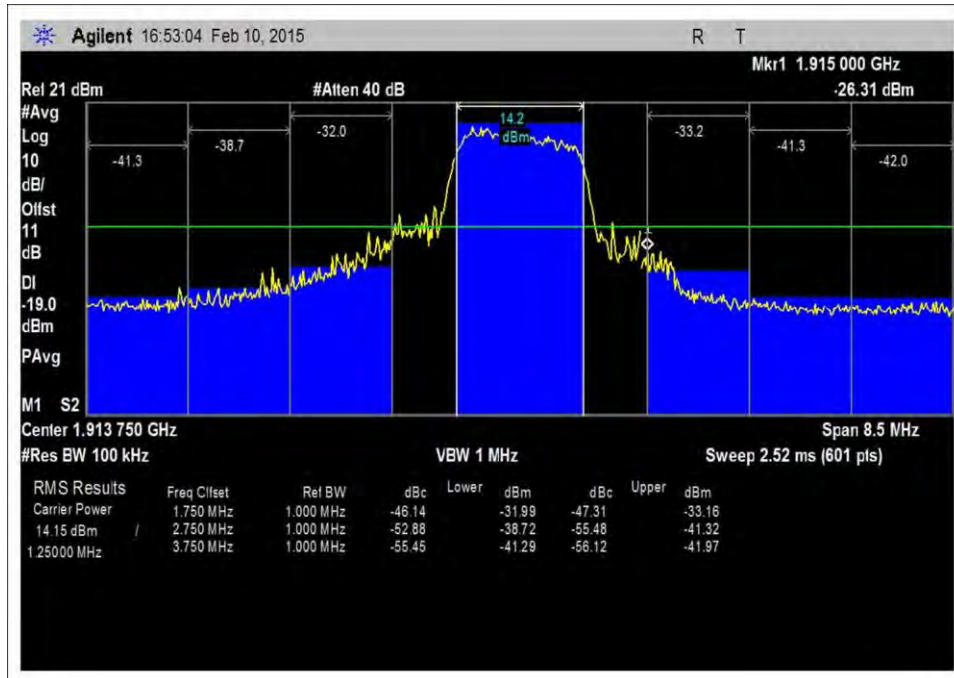

7.5\_OBE\_UL\_824-835MHz\_CDMA\_L\_+10dBm

7.5\_OBE\_UL\_824-835MHz\_CDMA\_L\_-21dBm

7.5\_OBE\_UL\_824-835MHz\_CDMA\_L\_-26dBm

7.5\_OBE\_UL\_1710-1755MHz\_CDMA\_H\_+10dBm

7.5\_OBE\_UL\_1710-1755MHz\_CDMA\_H\_-22dBm

7.5\_OBE\_UL\_1710-1755MHz\_CDMA\_H\_-24dBm

7.5\_OBE\_UL\_1710-1755MHz\_CDMA\_L\_+10dBm

7.5\_OBE\_UL\_1710-1755MHz\_CDMA\_L\_-19dBm

7.5\_OBE\_UL\_1710-1755MHz\_CDMA\_L\_-24dBm

7.5\_OBE\_UL\_1850-1915MHz\_CDMA\_H\_+10dBm

7.5\_OBE\_UL\_1850-1915MHz\_CDMA\_H\_-9dBm

7.5\_OBE\_UL\_1850-1915MHz\_CDMA\_H\_-12dBm

7.5\_OBE\_UL\_1850-1915MHz\_CDMA\_L\_+10dBm

7.5\_OBE\_UL\_1850-1915MHz\_CDMA\_L\_-17dBm

7.5\_OBE\_UL\_1850-1915MHz\_CDMA\_L\_-23dBm