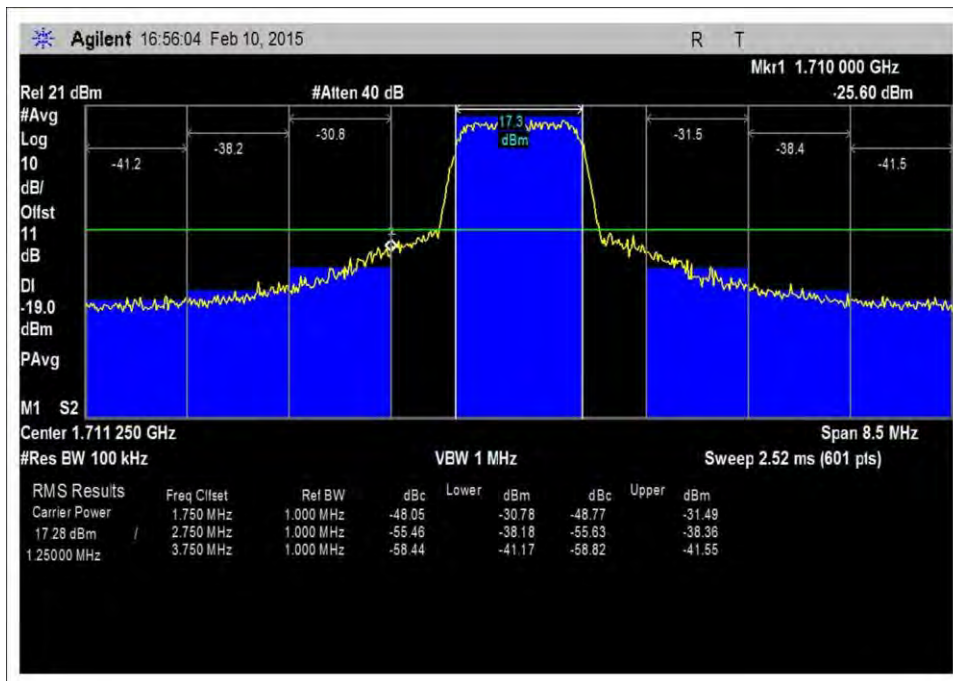

7.5_OBE_UL_1710-1755MHz_CDMA_L_-24dBm