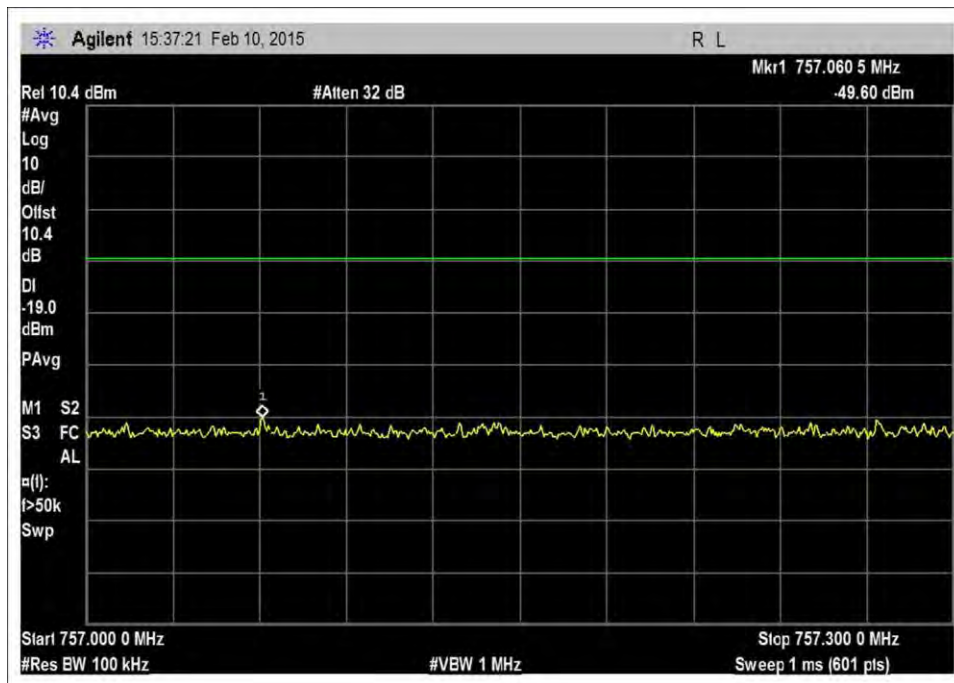

7.5_OBE_DL_746-757MHz_CDMA_H_-46dBm