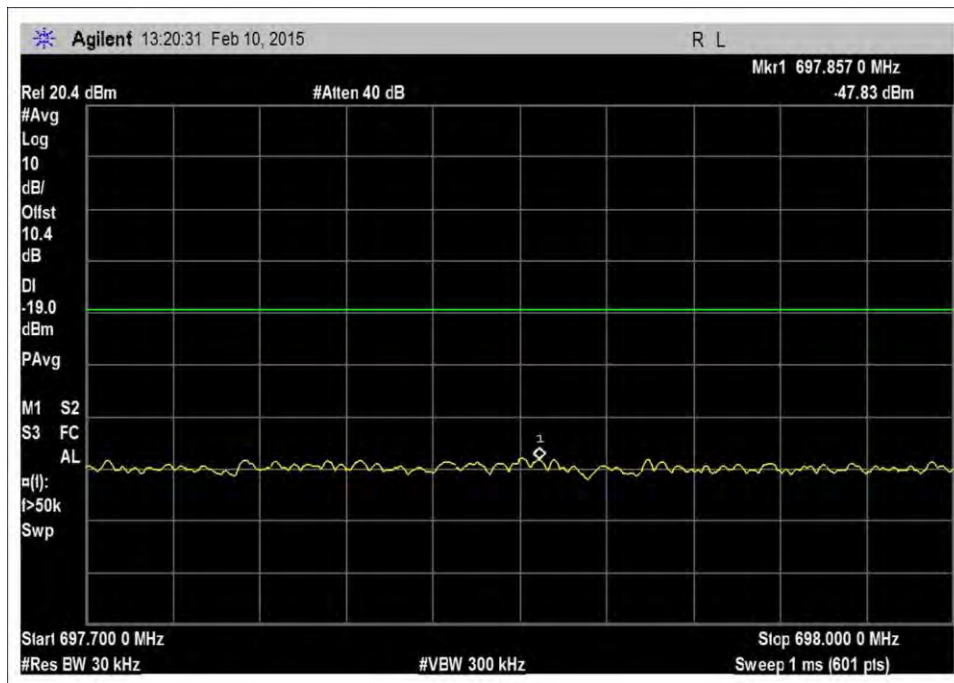

LTE, UL

7.5\_OBE\_UL\_698-716MHz\_LTE\_H\_+10dBm

7.5\_OBE\_UL\_698-716MHz\_LTE\_H\_-19dBm

7.5\_OBE\_UL\_698-716MHz\_LTE\_H\_-25dBm

7.5\_OBE\_UL\_698-716MHz\_LTE\_L\_+10dBm

7.5\_OBE\_UL\_698-716MHz\_LTE\_L\_-22dBm

7.5\_OBE\_UL\_698-716MHz\_LTE\_L\_-27dBm

7.5\_OBE\_UL\_776-787MHz\_LTE\_H\_+10dBm

7.5\_OBE\_UL\_776-787MHz\_LTE\_H\_-22dBm

7.5\_OBE\_UL\_776-787MHz\_LTE\_H\_-26dBm

7.5\_OBE\_UL\_776-787MHz\_LTE\_L\_+10dBm