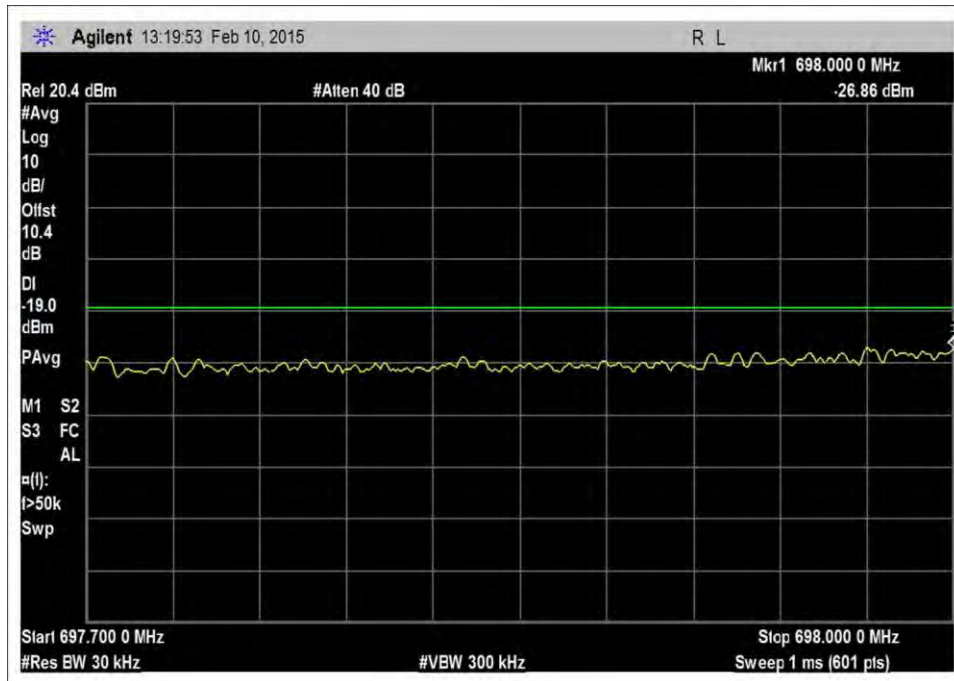

LTE, UL

7.5\_OBE\_UL\_698-716MHz\_LTE\_H\_+10dBm

7.5\_OBE\_UL\_698-716MHz\_LTE\_H\_-19dBm

7.5\_OBE\_UL\_698-716MHz\_LTE\_H\_-25dBm

7.5\_OBE\_UL\_698-716MHz\_LTE\_L\_+10dBm

7.5\_OBE\_UL\_698-716MHz\_LTE\_L\_-22dBm

7.5\_OBE\_UL\_698-716MHz\_LTE\_L\_-27dBm

7.5\_OBE\_UL\_776-787MHz\_LTE\_H\_+10dBm

7.5\_OBE\_UL\_776-787MHz\_LTE\_H\_-22dBm

7.5\_OBE\_UL\_776-787MHz\_LTE\_H\_-26dBm

7.5\_OBE\_UL\_776-787MHz\_LTE\_L\_+10dBm