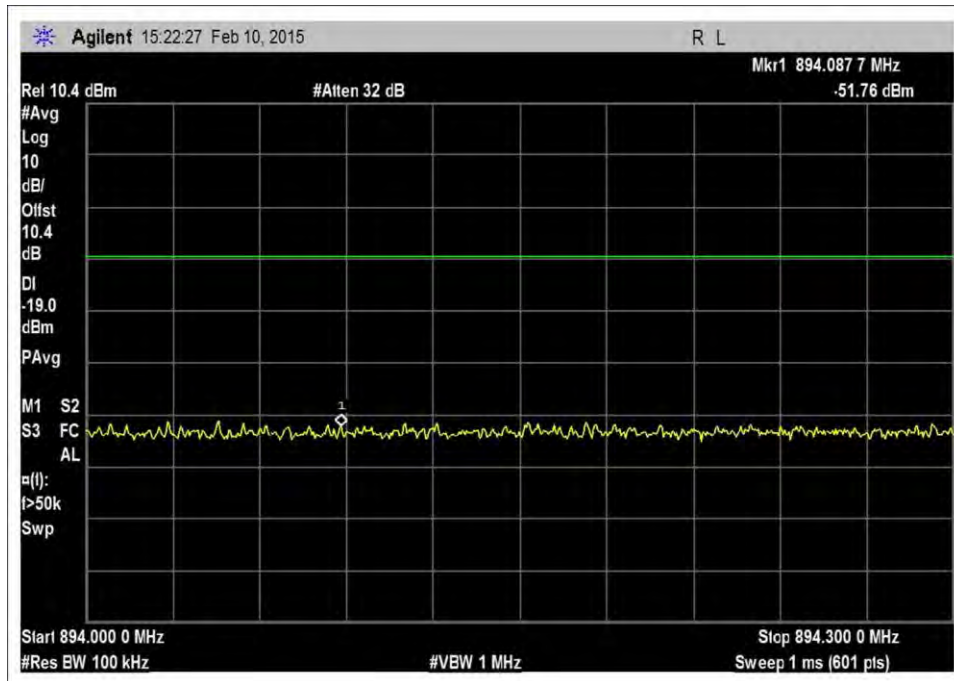

7.5_OBE_DL_869-880MHz_CDMA_H_-20dBm