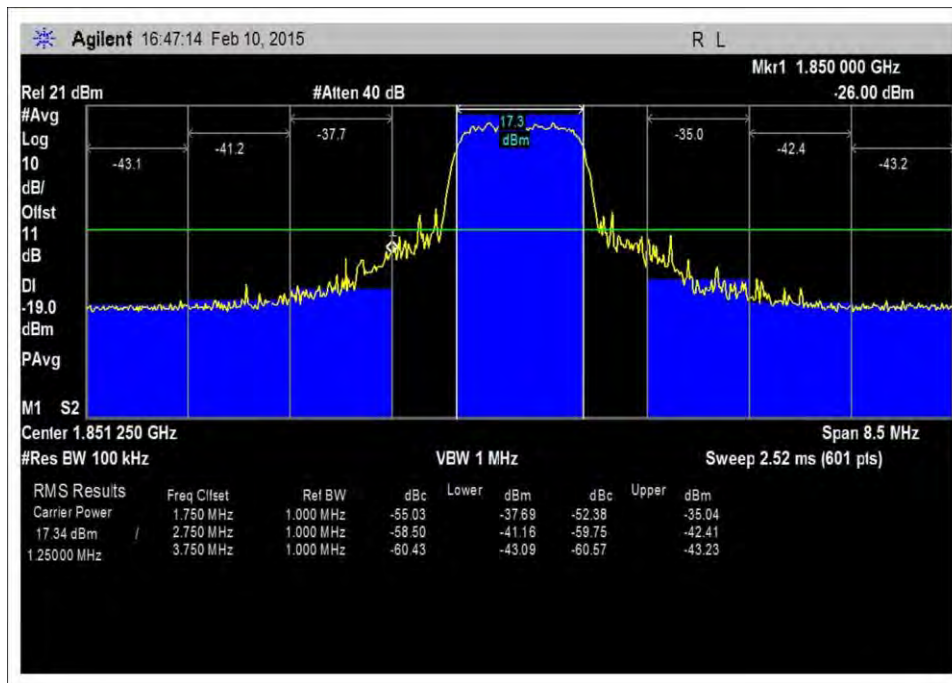

7.5\_OBE\_UL\_824-835MHz\_CDMA\_L\_+10dBm

7.5\_OBE\_UL\_824-835MHz\_CDMA\_L\_-21dBm

7.5\_OBE\_UL\_824-835MHz\_CDMA\_L\_-26dBm

7.5\_OBE\_UL\_1710-1755MHz\_CDMA\_H\_+10dBm

7.5\_OBE\_UL\_1710-1755MHz\_CDMA\_H\_-22dBm

7.5\_OBE\_UL\_1710-1755MHz\_CDMA\_H\_-24dBm

7.5\_OBE\_UL\_1710-1755MHz\_CDMA\_L\_+10dBm

7.5\_OBE\_UL\_1710-1755MHz\_CDMA\_L\_-19dBm

7.5\_OBE\_UL\_1710-1755MHz\_CDMA\_L\_-24dBm

7.5\_OBE\_UL\_1850-1915MHz\_CDMA\_H\_+10dBm

7.5\_OBE\_UL\_1850-1915MHz\_CDMA\_H\_-9dBm

7.5\_OBE\_UL\_1850-1915MHz\_CDMA\_H\_-12dBm

7.5\_OBE\_UL\_1850-1915MHz\_CDMA\_L\_+10dBm

7.5\_OBE\_UL\_1850-1915MHz\_CDMA\_L\_-17dBm

7.5\_OBE\_UL\_1850-1915MHz\_CDMA\_L\_-23dBm