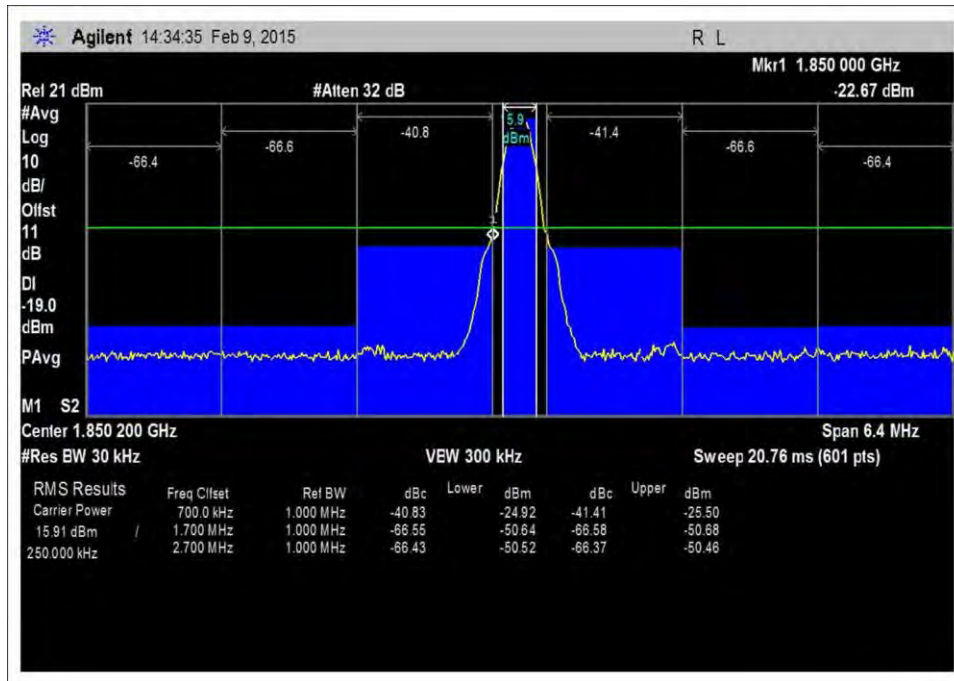

7.5\_OBE\_UL\_1850-1915MHz\_GSM\_H\_+10dBm

7.5\_OBE\_UL\_1850-1915MHz\_GSM\_H\_-5dBm

7.5\_OBE\_UL\_1850-1915MHz\_GSM\_H\_26

7.5\_OBE\_UL\_1850-1915MHz\_GSM\_L\_+10dBm

7.5\_OBE\_UL\_1850-1915MHz\_GSM\_L\_-17dBm

7.5\_OBE\_UL\_1850-1915MHz\_GSM\_L\_-27dBm

### GSM, DL

7.5\_OBE\_DL\_728-746MHz\_GSM\_H\_-20dBm

7.5\_OBE\_DL\_728-746MHz\_GSM\_H\_-48dBm

7.5\_OBE\_DL\_728-746MHz\_GSM\_H\_-54dBm

7.5\_OBE\_DL\_728-746MHz\_GSM\_L\_-20dBm

7.5\_OBE\_DL\_728-746MHz\_GSM\_L\_-46dBm