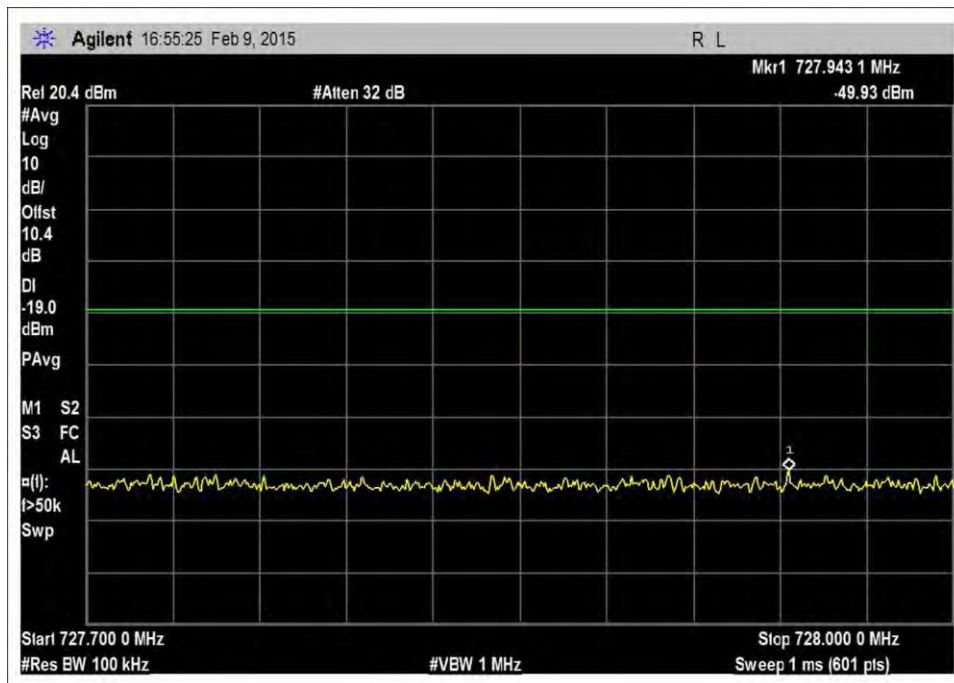

### GSM, DL

7.5\_OBE\_DL\_728-746MHz\_GSM\_H\_-20dBm

7.5\_OBE\_DL\_728-746MHz\_GSM\_H\_-48dBm

7.5\_OBE\_DL\_728-746MHz\_GSM\_H\_-54dBm

7.5\_OBE\_DL\_728-746MHz\_GSM\_L\_-20dBm

7.5\_OBE\_DL\_728-746MHz\_GSM\_L\_-46dBm

7.5\_OBE\_DL\_728-746MHz\_GSM\_L\_-51dBm

7.5\_OBE\_DL\_746-757MHz\_GSM\_H\_-20dBm

7.5\_OBE\_DL\_746-757MHz\_GSM\_H\_-44dBm

7.5\_OBE\_DL\_746-757MHz\_GSM\_H\_-51dBm

7.5\_OBE\_DL\_746-757MHz\_GSM\_L\_-20dBm