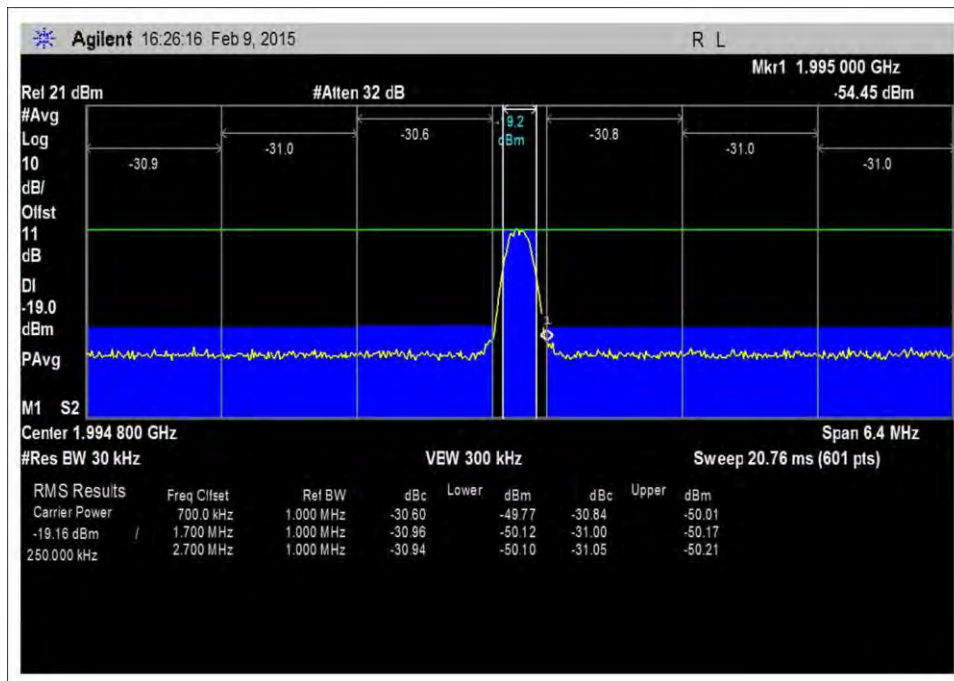

7.5\_OBE\_DL\_869-894MHz\_GSM\_L\_-20dBm

7.5\_OBE\_DL\_869-894MHz\_GSM\_L\_-45dBm

7.5\_OBE\_DL\_869-894MHz\_GSM\_L\_-51dBm

7.5\_OBE\_DL\_1930-1995MHz\_GSM\_H\_-20dBm

7.5\_OBE\_DL\_1930-1995MHz\_GSM\_H\_-46dBm

7.5\_OBE\_DL\_1930-1995MHz\_GSM\_H\_-55dBm

7.5\_OBE\_DL\_1930-1995MHz\_GSM\_L\_-20dBm

7.5\_OBE\_DL\_1930-1995MHz\_GSM\_L\_-47dBm

7.5\_OBE\_DL\_1930-1995MHz\_GSM\_L\_-54dBm

7.5\_OBE\_DL\_2110-2155MHz\_GSM\_H\_-20dBm