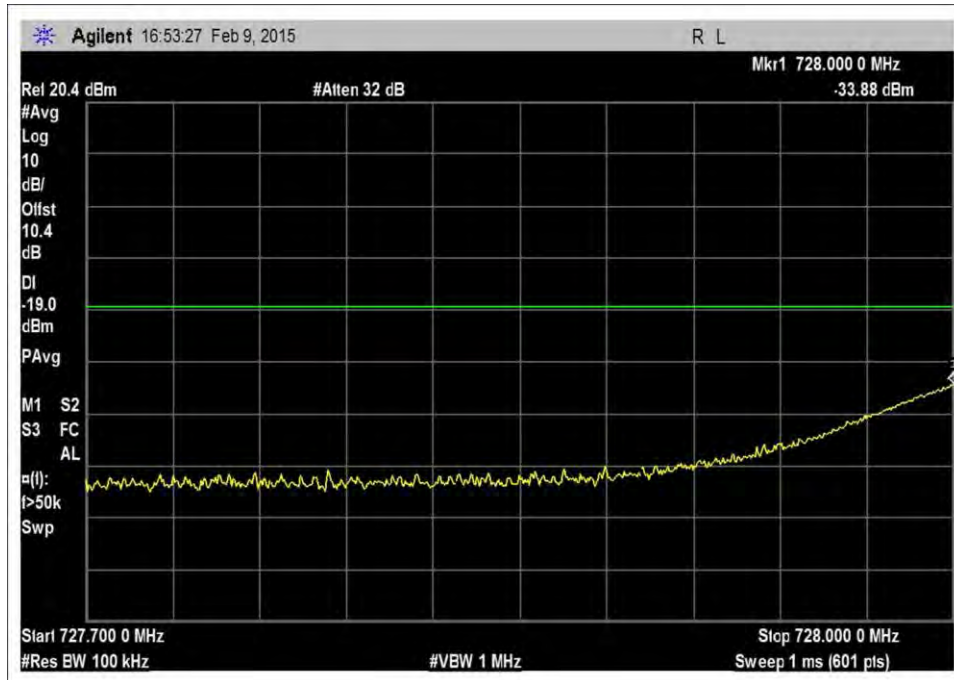

### GSM, DL

7.5\_OBE\_DL\_728-746MHz\_GSM\_H\_-20dBm

7.5\_OBE\_DL\_728-746MHz\_GSM\_H\_-48dBm

7.5\_OBE\_DL\_728-746MHz\_GSM\_H\_-54dBm

7.5\_OBE\_DL\_728-746MHz\_GSM\_L\_-20dBm

7.5\_OBE\_DL\_728-746MHz\_GSM\_L\_-46dBm

7.5\_OBE\_DL\_728-746MHz\_GSM\_L\_-51dBm

7.5\_OBE\_DL\_746-757MHz\_GSM\_H\_-20dBm

7.5\_OBE\_DL\_746-757MHz\_GSM\_H\_-44dBm

7.5\_OBE\_DL\_746-757MHz\_GSM\_H\_-51dBm

7.5\_OBE\_DL\_746-757MHz\_GSM\_L\_-20dBm