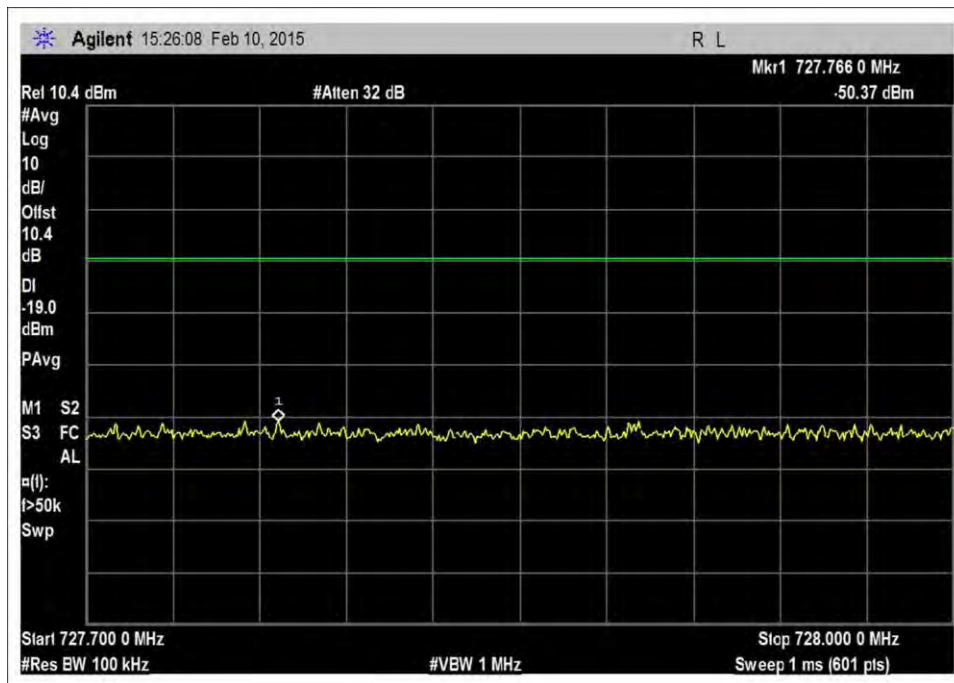

CDMA, DL

7.5\_OBE\_DL\_728-746MHz\_CDMA\_H\_-20dBm

7.5\_OBE\_DL\_728-746MHz\_CDMA\_H\_-48dBm

7.5\_OBE\_DL\_728-746MHz\_CDMA\_H\_-56dBm

7.5\_OBE\_DL\_728-746MHz\_CDMA\_L\_-20dBm

7.5\_OBE\_DL\_728-746MHz\_CDMA\_L\_-47dBm