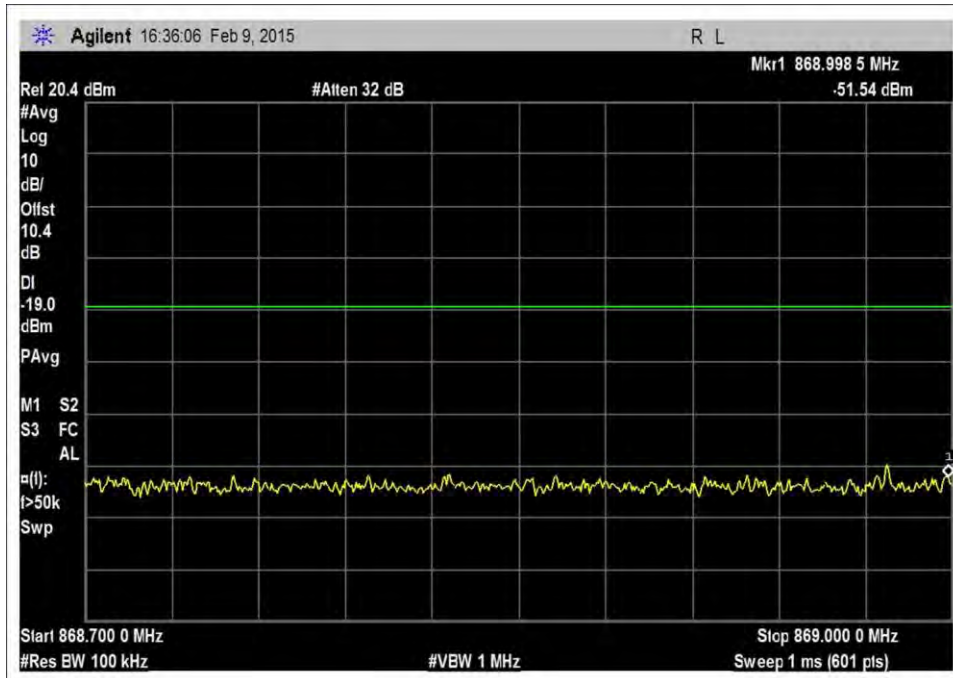

7.5\_OBE\_DL\_746-757MHz\_GSM\_L\_-48dBm

7.5\_OBE\_DL\_746-757MHz\_GSM\_L\_-54dBm

7.5\_OBE\_DL\_869-894MHz\_GSM\_H\_-20dBm

7.5\_OBE\_DL\_869-894MHz\_GSM\_H\_-51dBm

7.5\_OBE\_DL\_869-894MHz\_GSM\_H\_-56dBm

7.5\_OBE\_DL\_869-894MHz\_GSM\_L\_-20dBm

7.5\_OBE\_DL\_869-894MHz\_GSM\_L\_-45dBm

7.5\_OBE\_DL\_869-894MHz\_GSM\_L\_-51dBm

7.5\_OBE\_DL\_1930-1995MHz\_GSM\_H\_-20dBm

7.5\_OBE\_DL\_1930-1995MHz\_GSM\_H\_-46dBm