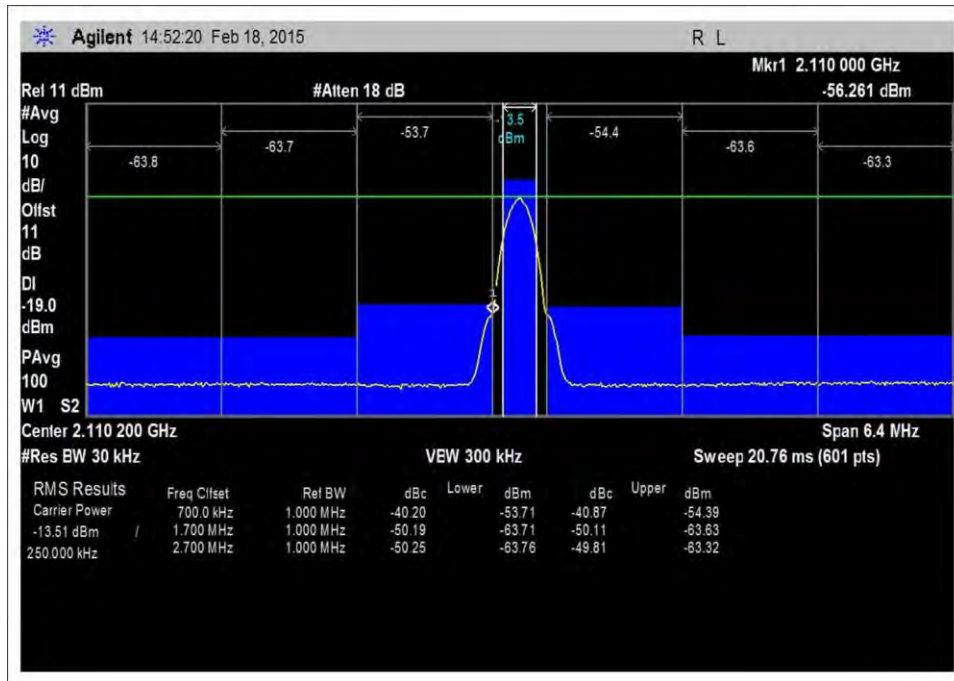

7.5\_OBE\_DL\_869-894MHz\_GSM\_L\_-20dBm

7.5\_OBE\_DL\_869-894MHz\_GSM\_L\_-45dBm

7.5\_OBE\_DL\_869-894MHz\_GSM\_L\_-51dBm

7.5\_OBE\_DL\_1930-1995MHz\_GSM\_H\_-20dBm

7.5\_OBE\_DL\_1930-1995MHz\_GSM\_H\_-46dBm

7.5\_OBE\_DL\_1930-1995MHz\_GSM\_H\_-55dBm

7.5\_OBE\_DL\_1930-1995MHz\_GSM\_L\_-20dBm

7.5\_OBE\_DL\_1930-1995MHz\_GSM\_L\_-47dBm

7.5\_OBE\_DL\_1930-1995MHz\_GSM\_L\_-54dBm

7.5\_OBE\_DL\_2110-2155MHz\_GSM\_H\_-20dBm

7.5\_OBE\_DL\_2110-2155MHz\_GSM\_H\_-48dBm

7.5\_OBE\_DL\_2110-2155MHz\_GSM\_H\_-53dBm

7.5\_OBE\_DL\_2110-2155MHz\_GSM\_L\_-20dBm

7.5\_OBE\_DL\_2110-2155MHz\_GSM\_L\_-46dBm

7.5\_OBE\_DL\_2110-2155MHz\_GSM\_L\_-52dBm