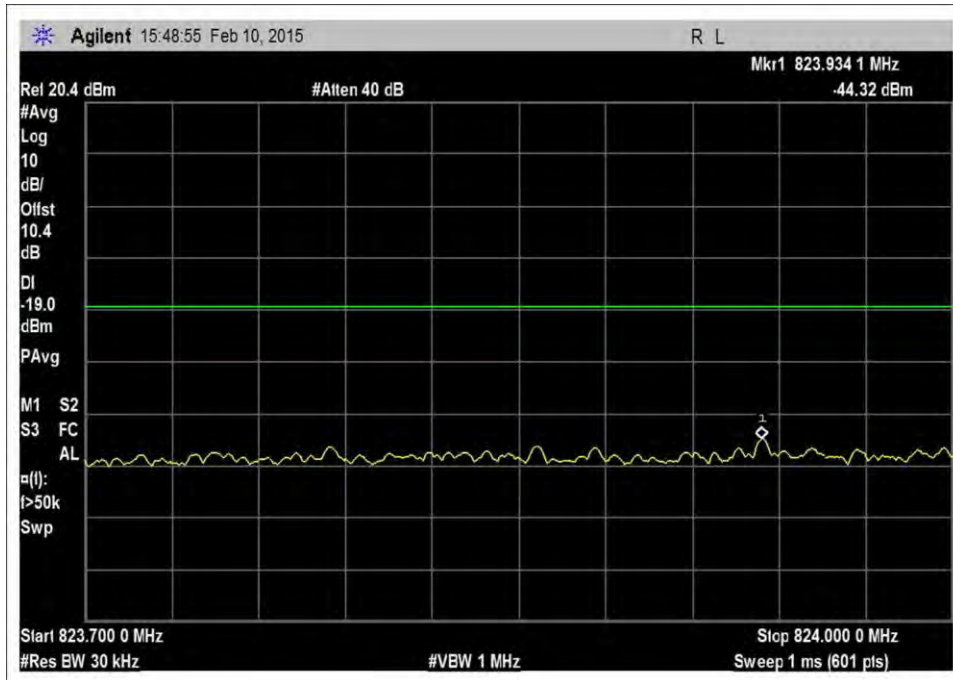

7.5\_OBE\_UL\_776-787MHz\_CDMA\_L\_-20dBm

7.5\_OBE\_UL\_776-787MHz\_CDMA\_L\_-26dBm

7.5\_OBE\_UL\_824-835MHz\_CDMA\_H\_+10dBm

7.5\_OBE\_UL\_824-835MHz\_CDMA\_H\_-22dBm

7.5\_OBE\_UL\_824-835MHz\_CDMA\_H\_-27dBm

7.5\_OBE\_UL\_824-835MHz\_CDMA\_L\_+10dBm

7.5\_OBE\_UL\_824-835MHz\_CDMA\_L\_-21dBm

7.5\_OBE\_UL\_824-835MHz\_CDMA\_L\_-26dBm

7.5\_OBE\_UL\_1710-1755MHz\_CDMA\_H\_+10dBm

7.5\_OBE\_UL\_1710-1755MHz\_CDMA\_H\_-22dBm