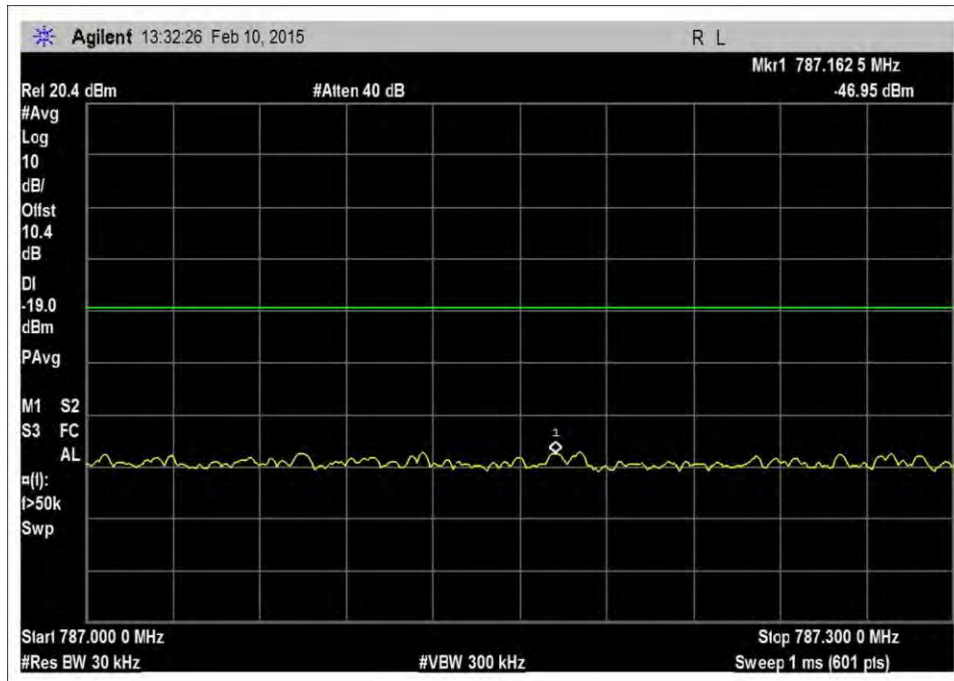

LTE, UL

7.5\_OBE\_UL\_698-716MHz\_LTE\_H\_+10dBm

7.5\_OBE\_UL\_698-716MHz\_LTE\_H\_-19dBm

7.5\_OBE\_UL\_698-716MHz\_LTE\_H\_-25dBm

7.5\_OBE\_UL\_698-716MHz\_LTE\_L\_+10dBm

7.5\_OBE\_UL\_698-716MHz\_LTE\_L\_-22dBm

7.5\_OBE\_UL\_698-716MHz\_LTE\_L\_-27dBm

7.5\_OBE\_UL\_776-787MHz\_LTE\_H\_+10dBm

7.5\_OBE\_UL\_776-787MHz\_LTE\_H\_-22dBm

7.5\_OBE\_UL\_776-787MHz\_LTE\_H\_-26dBm

7.5\_OBE\_UL\_776-787MHz\_LTE\_L\_+10dBm