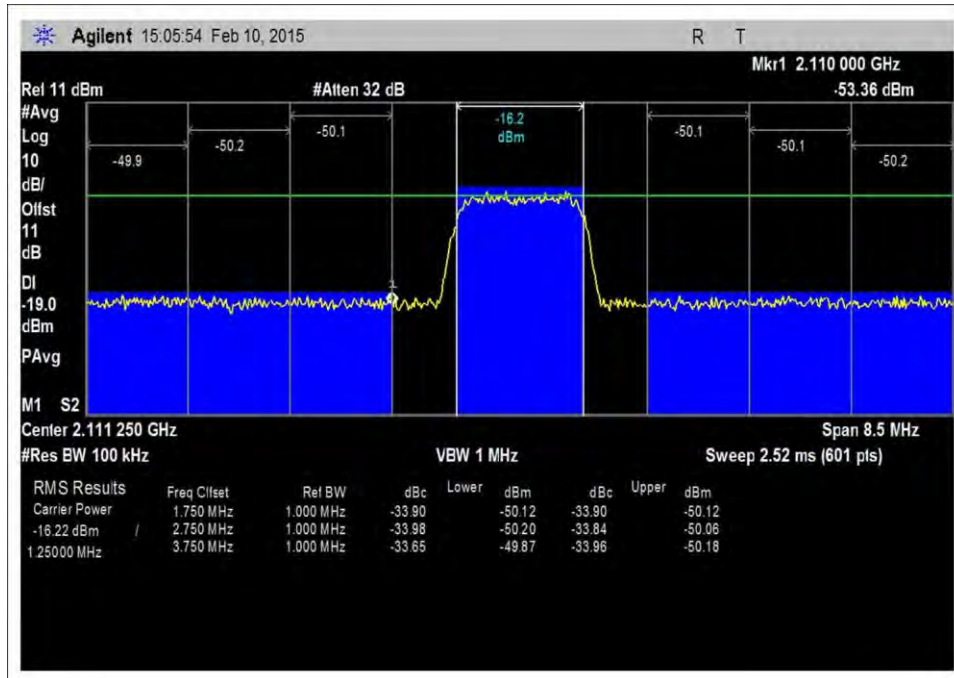

7.5\_OBE\_DL\_2110-2155MHz\_CDMA\_H\_-48dBm

7.5\_OBE\_DL\_2110-2155MHz\_CDMA\_H\_-54dBm

7.5\_OBE\_DL\_2110-2155MHz\_CDMA\_L\_-20dBm

7.5\_OBE\_DL\_2110-2155MHz\_CDMA\_L\_-47dBm

7.5\_OBE\_DL\_2110-2155MHz\_CDMA\_L\_-54dBm

LTE, UL

7.5\_OBE\_UL\_698-716MHz\_LTE\_H\_+10dBm

7.5\_OBE\_UL\_698-716MHz\_LTE\_H\_-19dBm

7.5\_OBE\_UL\_698-716MHz\_LTE\_H\_-25dBm

7.5\_OBE\_UL\_698-716MHz\_LTE\_L\_+10dBm

7.5\_OBE\_UL\_698-716MHz\_LTE\_L\_-22dBm