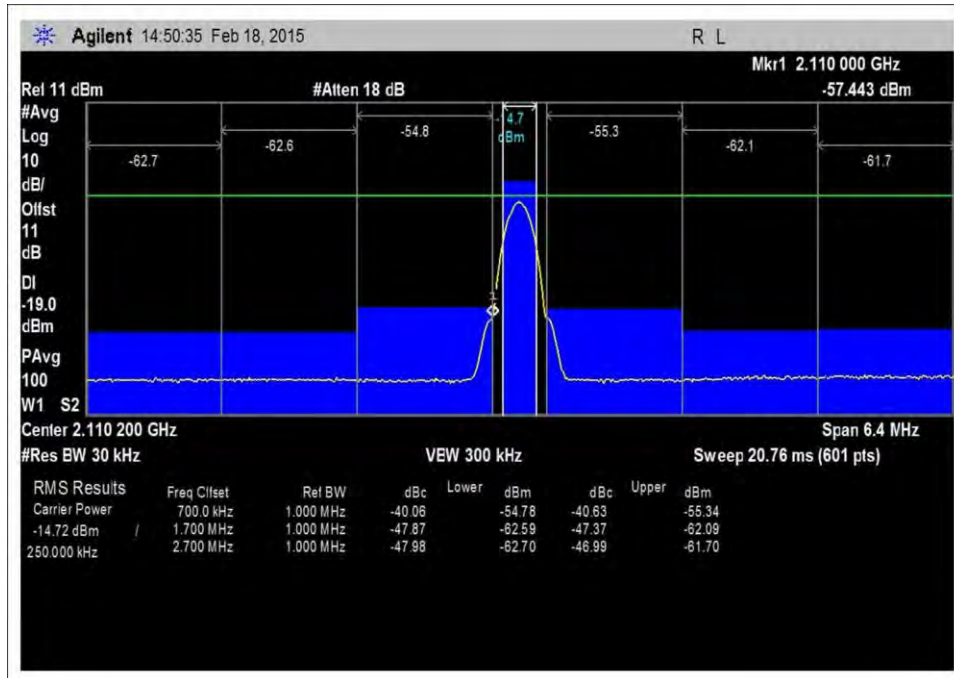

7.5\_OBE\_DL\_2110-2155MHz\_GSM\_H\_-48dBm

7.5\_OBE\_DL\_2110-2155MHz\_GSM\_H\_-53dBm

7.5\_OBE\_DL\_2110-2155MHz\_GSM\_L\_-20dBm

7.5\_OBE\_DL\_2110-2155MHz\_GSM\_L\_-46dBm

7.5\_OBE\_DL\_2110-2155MHz\_GSM\_L\_-52dBm

CDMA, UL

7.5\_OBE\_UL\_698-716MHz\_CDMA\_H\_+10dBm

7.5\_OBE\_UL\_698-716MHz\_CDMA\_H\_-17dBm

7.5\_OBE\_UL\_698-716MHz\_CDMA\_H\_-24dBm

7.5\_OBE\_UL\_698-716MHz\_CDMA\_L\_+10dBm

7.5\_OBE\_UL\_698-716MHz\_CDMA\_L\_-21dBm