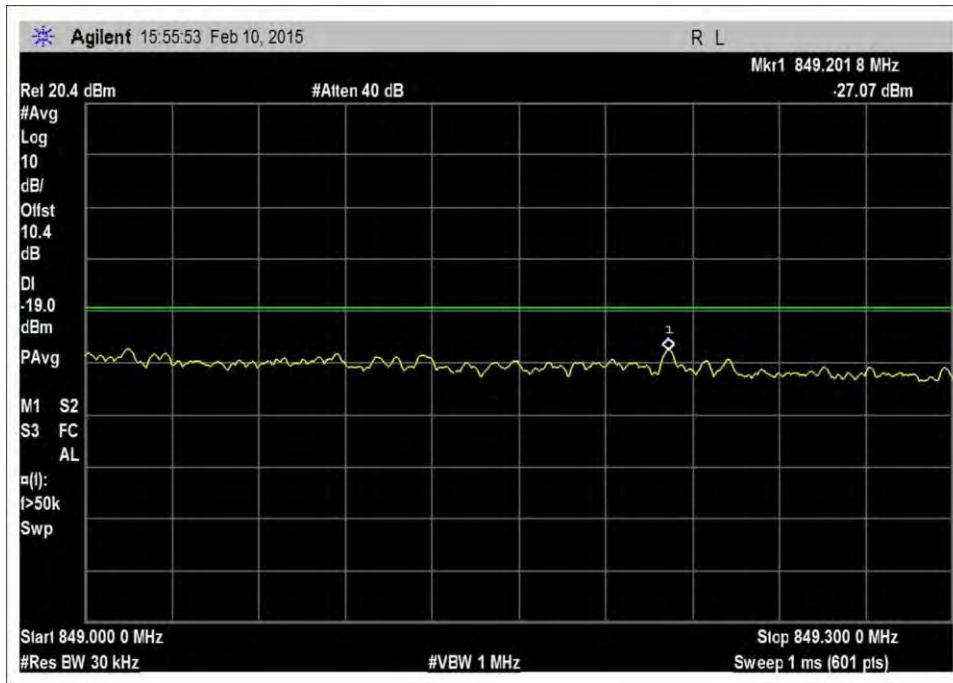

7.5\_OBE\_UL\_776-787MHz\_CDMA\_L\_-20dBm

7.5\_OBE\_UL\_776-787MHz\_CDMA\_L\_-26dBm

7.5\_OBE\_UL\_824-835MHz\_CDMA\_H\_+10dBm

7.5\_OBE\_UL\_824-835MHz\_CDMA\_H\_-22dBm

7.5\_OBE\_UL\_824-835MHz\_CDMA\_H\_-27dBm

7.5\_OBE\_UL\_824-835MHz\_CDMA\_L\_+10dBm

7.5\_OBE\_UL\_824-835MHz\_CDMA\_L\_-21dBm

7.5\_OBE\_UL\_824-835MHz\_CDMA\_L\_-26dBm

7.5\_OBE\_UL\_1710-1755MHz\_CDMA\_H\_+10dBm

7.5\_OBE\_UL\_1710-1755MHz\_CDMA\_H\_-22dBm