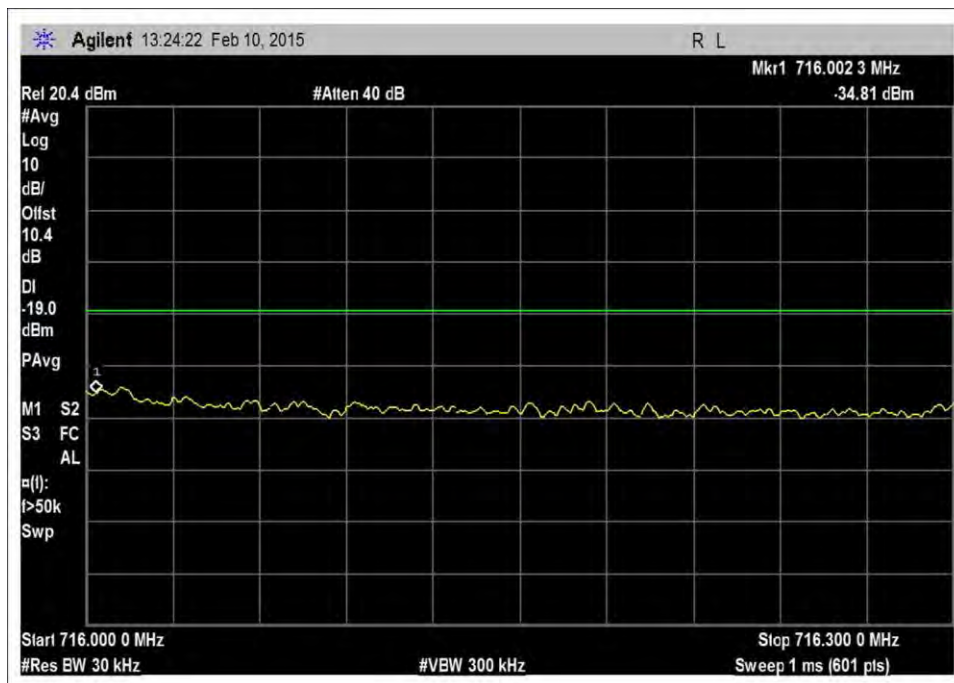

7.5\_OBE\_DL\_2110-2155MHz\_CDMA\_H\_-48dBm

7.5\_OBE\_DL\_2110-2155MHz\_CDMA\_H\_-54dBm

7.5\_OBE\_DL\_2110-2155MHz\_CDMA\_L\_-20dBm

7.5\_OBE\_DL\_2110-2155MHz\_CDMA\_L\_-47dBm

7.5\_OBE\_DL\_2110-2155MHz\_CDMA\_L\_-54dBm

LTE, UL

7.5\_OBE\_UL\_698-716MHz\_LTE\_H\_+10dBm

7.5\_OBE\_UL\_698-716MHz\_LTE\_H\_-19dBm

7.5\_OBE\_UL\_698-716MHz\_LTE\_H\_-25dBm

7.5\_OBE\_UL\_698-716MHz\_LTE\_L\_+10dBm

7.5\_OBE\_UL\_698-716MHz\_LTE\_L\_-22dBm