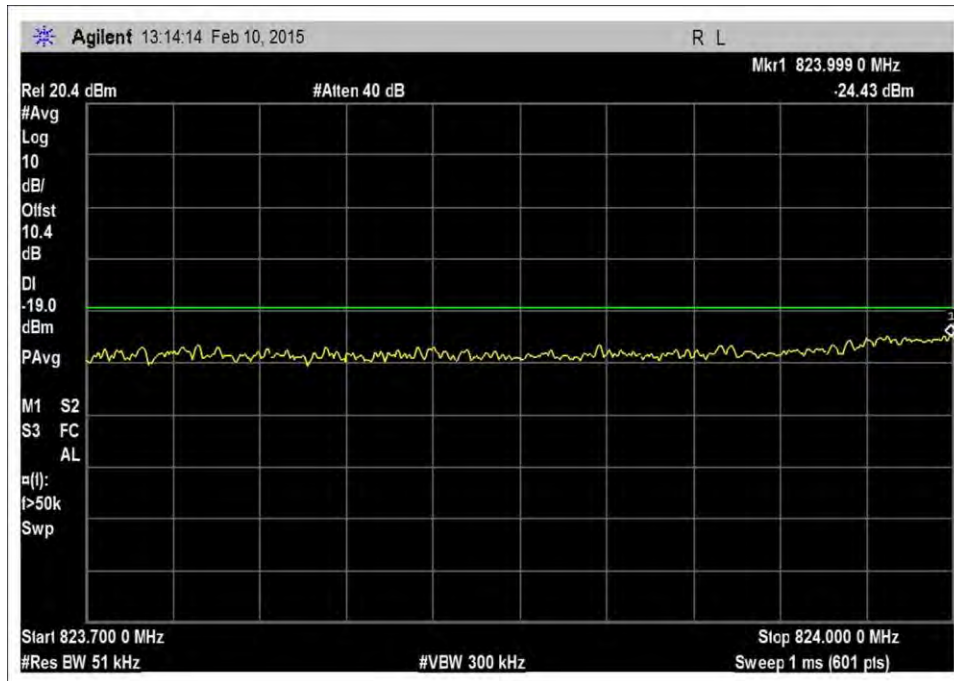

7.5\_OBE\_UL\_776-787MHz\_LTE\_L\_-21dBm

7.5\_OBE\_UL\_776-787MHz\_LTE\_L\_-26dBm

7.5\_OBE\_UL\_824-849MHz\_LTE\_H\_+10dBm

7.5\_OBE\_UL\_824-849MHz\_LTE\_H\_-22dBm

7.5\_OBE\_UL\_824-849MHz\_LTE\_H\_-26dBm

7.5\_OBE\_UL\_824-849MHz\_LTE\_L\_+10dBm

7.5\_OBE\_UL\_824-849MHz\_LTE\_L\_-22dBm

7.5\_OBE\_UL\_824-849MHz\_LTE\_L\_-26dBm

7.5\_OBE\_UL\_1710-1755MHz\_LTE\_H\_+10dBm

7.5\_OBE\_UL\_1710-1755MHz\_LTE\_H\_-20dBm