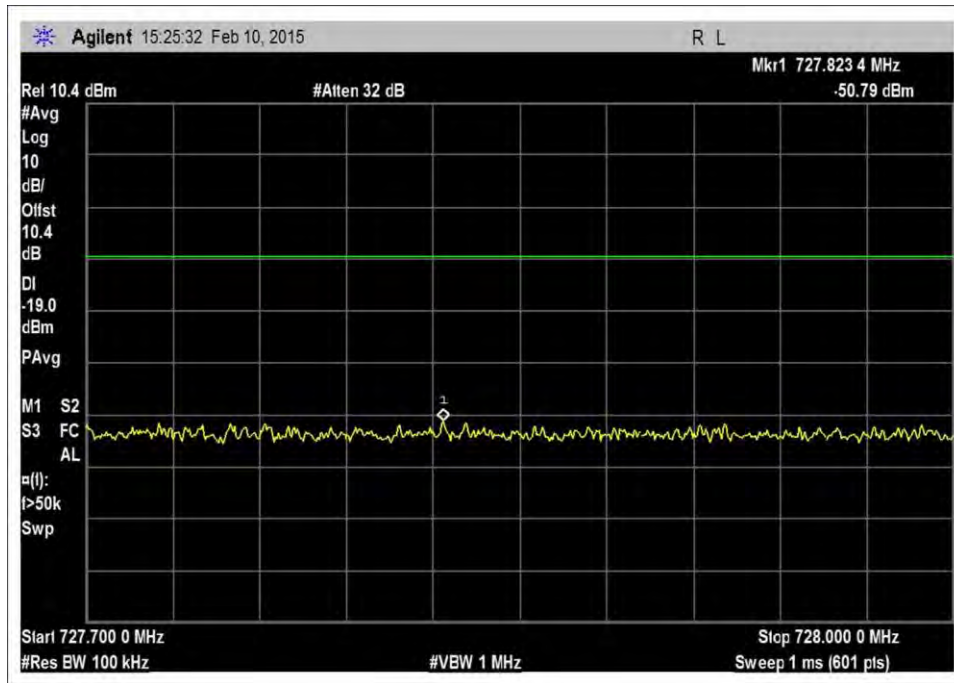

CDMA, DL

7.5\_OBE\_DL\_728-746MHz\_CDMA\_H\_-20dBm

7.5\_OBE\_DL\_728-746MHz\_CDMA\_H\_-48dBm

7.5\_OBE\_DL\_728-746MHz\_CDMA\_H\_-56dBm

7.5\_OBE\_DL\_728-746MHz\_CDMA\_L\_-20dBm

7.5\_OBE\_DL\_728-746MHz\_CDMA\_L\_-47dBm