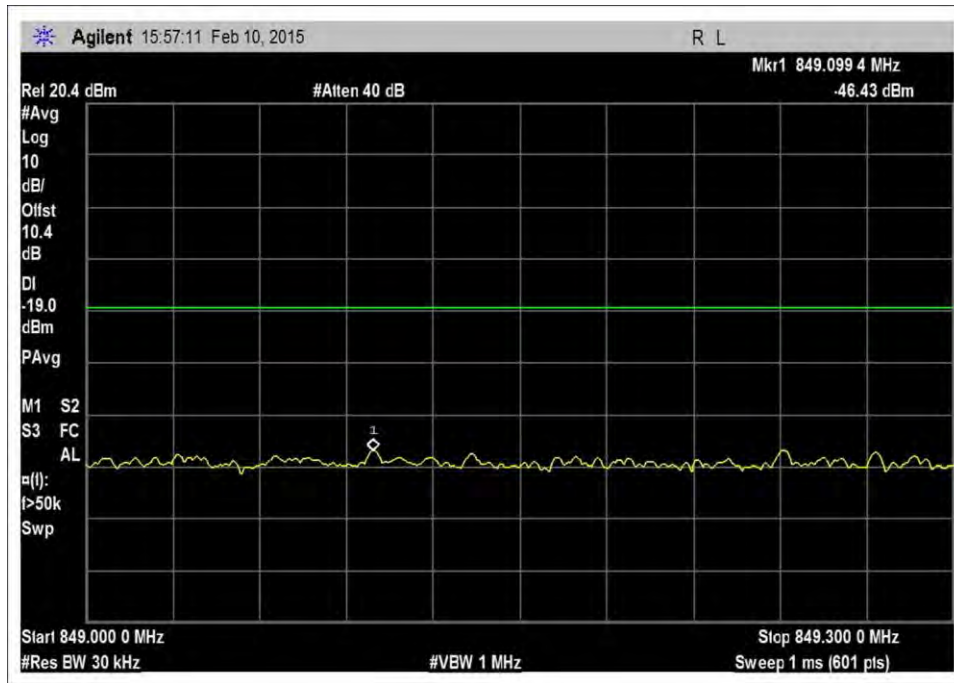

7.5_OBE_UL_824-835MHz_CDMA_H_+10dBm