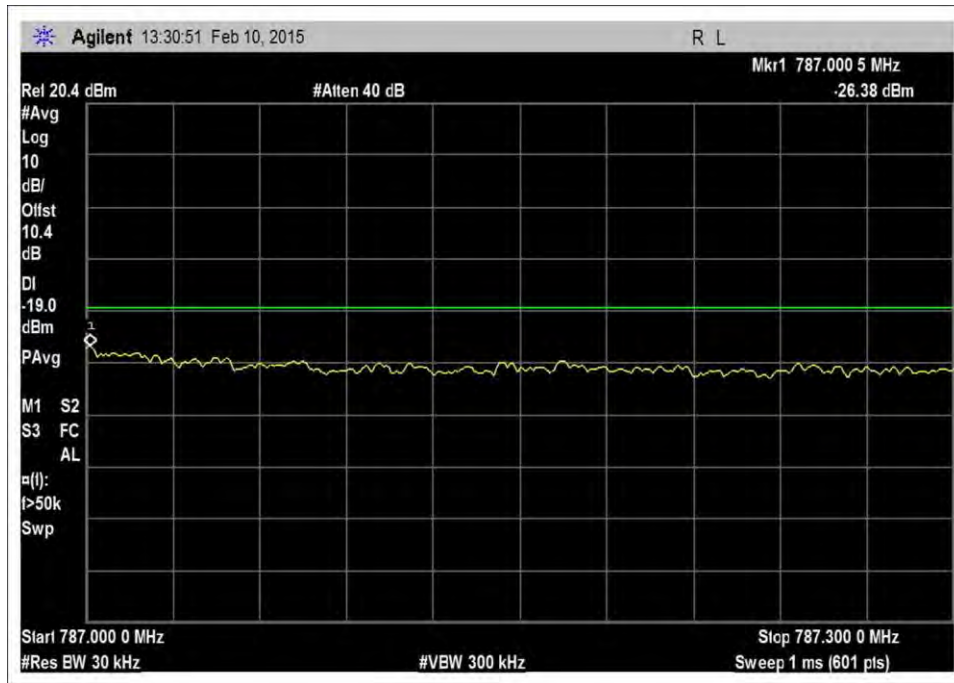

LTE, UL

7.5\_OBE\_UL\_698-716MHz\_LTE\_H\_+10dBm

7.5\_OBE\_UL\_698-716MHz\_LTE\_H\_-19dBm

7.5\_OBE\_UL\_698-716MHz\_LTE\_H\_-25dBm

7.5\_OBE\_UL\_698-716MHz\_LTE\_L\_+10dBm

7.5\_OBE\_UL\_698-716MHz\_LTE\_L\_-22dBm

7.5\_OBE\_UL\_698-716MHz\_LTE\_L\_-27dBm

7.5\_OBE\_UL\_776-787MHz\_LTE\_H\_+10dBm

7.5\_OBE\_UL\_776-787MHz\_LTE\_H\_-22dBm

7.5\_OBE\_UL\_776-787MHz\_LTE\_H\_-26dBm

7.5\_OBE\_UL\_776-787MHz\_LTE\_L\_+10dBm

7.5\_OBE\_UL\_776-787MHz\_LTE\_L\_-21dBm

7.5\_OBE\_UL\_776-787MHz\_LTE\_L\_-26dBm

7.5\_OBE\_UL\_824-849MHz\_LTE\_H\_+10dBm

7.5\_OBE\_UL\_824-849MHz\_LTE\_H\_-22dBm

7.5\_OBE\_UL\_824-849MHz\_LTE\_H\_-26dBm