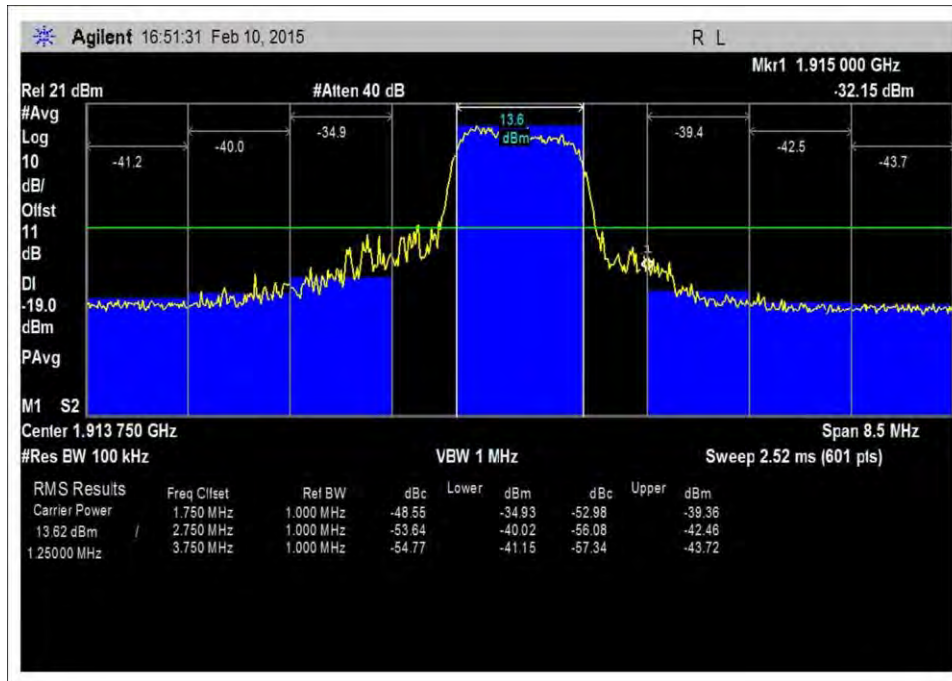

7.5\_OBE\_UL\_824-835MHz\_CDMA\_L\_+10dBm

7.5\_OBE\_UL\_824-835MHz\_CDMA\_L\_-21dBm

7.5\_OBE\_UL\_824-835MHz\_CDMA\_L\_-26dBm

7.5\_OBE\_UL\_1710-1755MHz\_CDMA\_H\_+10dBm

7.5\_OBE\_UL\_1710-1755MHz\_CDMA\_H\_-22dBm

7.5\_OBE\_UL\_1710-1755MHz\_CDMA\_H\_-24dBm

7.5\_OBE\_UL\_1710-1755MHz\_CDMA\_L\_+10dBm

7.5\_OBE\_UL\_1710-1755MHz\_CDMA\_L\_-19dBm

7.5\_OBE\_UL\_1710-1755MHz\_CDMA\_L\_-24dBm

7.5\_OBE\_UL\_1850-1915MHz\_CDMA\_H\_+10dBm

7.5\_OBE\_UL\_1850-1915MHz\_CDMA\_H\_-9dBm

7.5\_OBE\_UL\_1850-1915MHz\_CDMA\_H\_-12dBm

7.5\_OBE\_UL\_1850-1915MHz\_CDMA\_L\_+10dBm

7.5\_OBE\_UL\_1850-1915MHz\_CDMA\_L\_-17dBm

7.5\_OBE\_UL\_1850-1915MHz\_CDMA\_L\_-23dBm