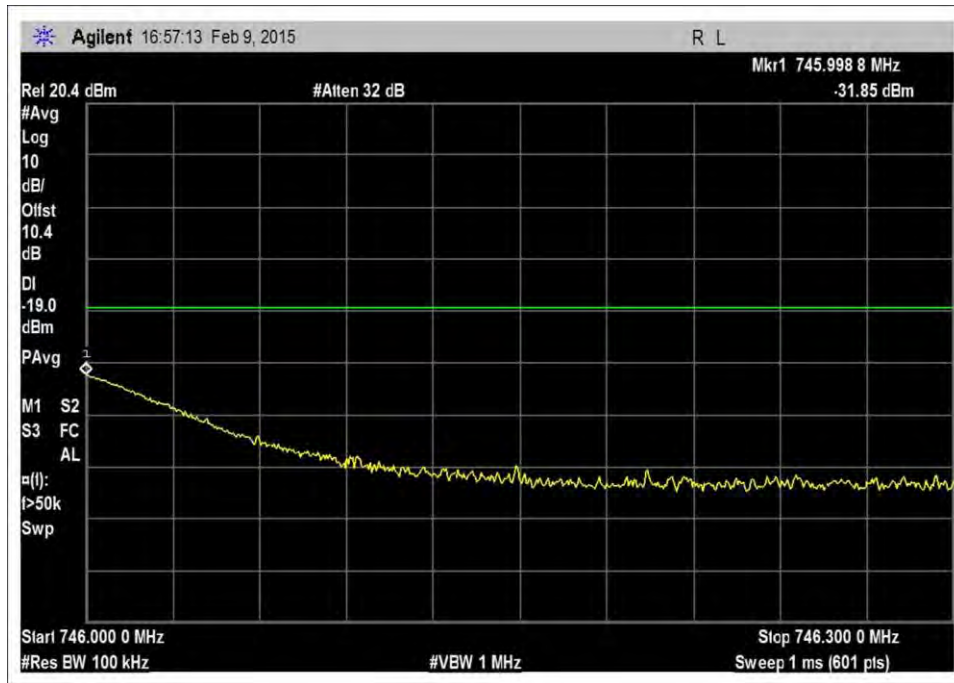

7.5\_OBE\_UL\_1850-1915MHz\_GSM\_L\_-27dBm

### GSM, DL

7.5\_OBE\_DL\_728-746MHz\_GSM\_H\_-20dBm

7.5\_OBE\_DL\_728-746MHz\_GSM\_H\_-48dBm

7.5\_OBE\_DL\_728-746MHz\_GSM\_H\_-54dBm

7.5\_OBE\_DL\_728-746MHz\_GSM\_L\_-20dBm

7.5\_OBE\_DL\_728-746MHz\_GSM\_L\_-46dBm