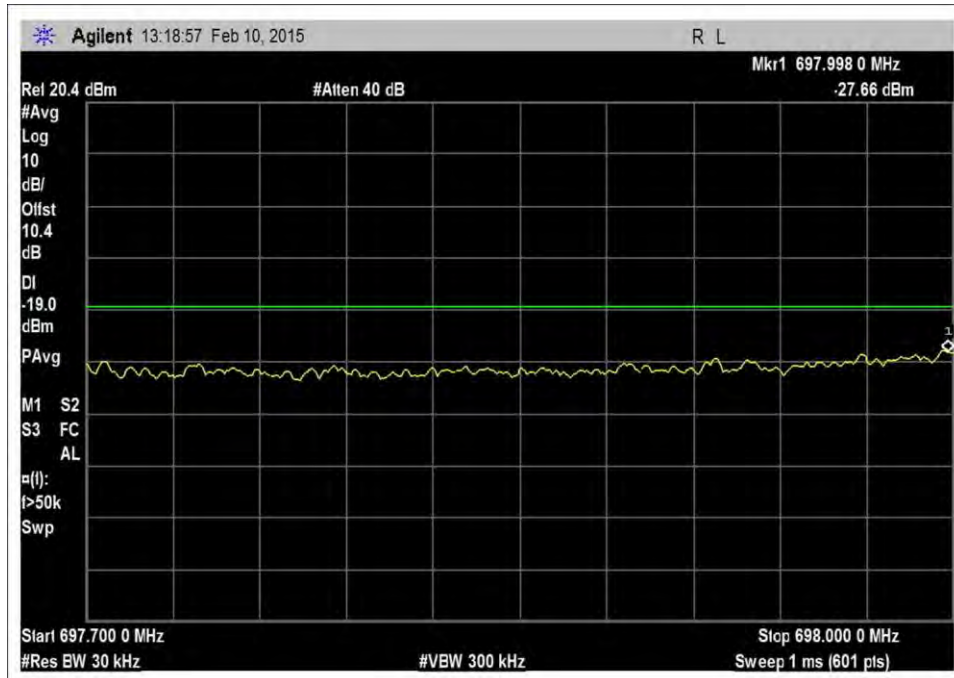

LTE, UL

7.5\_OBE\_UL\_698-716MHz\_LTE\_H\_+10dBm

7.5\_OBE\_UL\_698-716MHz\_LTE\_H\_-19dBm

7.5\_OBE\_UL\_698-716MHz\_LTE\_H\_-25dBm

7.5\_OBE\_UL\_698-716MHz\_LTE\_L\_+10dBm

7.5\_OBE\_UL\_698-716MHz\_LTE\_L\_-22dBm

7.5\_OBE\_UL\_698-716MHz\_LTE\_L\_-27dBm

7.5\_OBE\_UL\_776-787MHz\_LTE\_H\_+10dBm

7.5\_OBE\_UL\_776-787MHz\_LTE\_H\_-22dBm

7.5\_OBE\_UL\_776-787MHz\_LTE\_H\_-26dBm

7.5\_OBE\_UL\_776-787MHz\_LTE\_L\_+10dBm