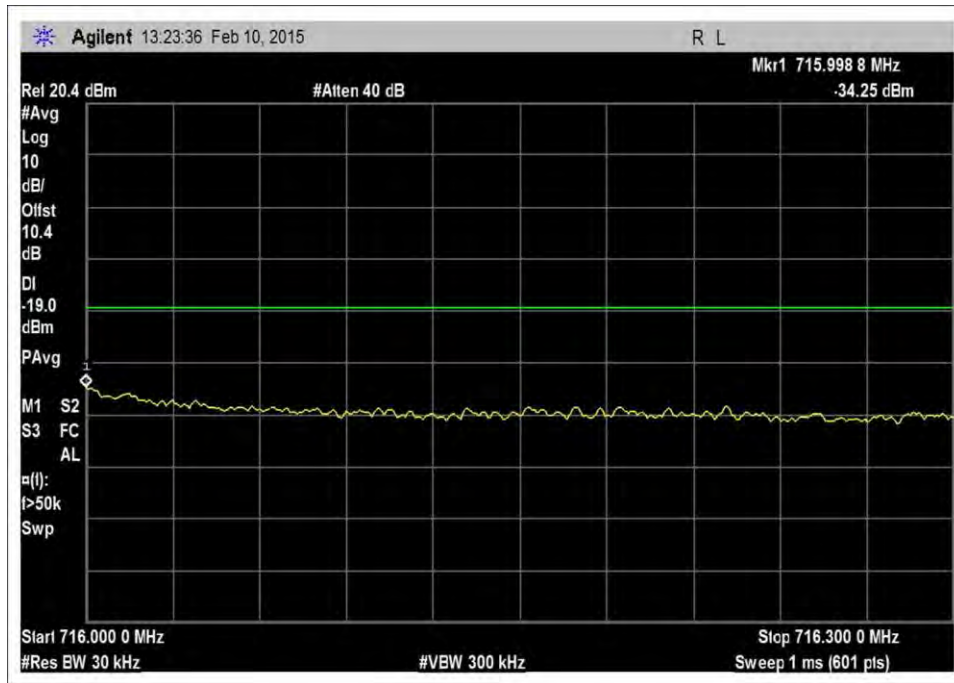

7.5\_OBE\_DL\_2110-2155MHz\_CDMA\_H\_-48dBm

7.5\_OBE\_DL\_2110-2155MHz\_CDMA\_H\_-54dBm

7.5\_OBE\_DL\_2110-2155MHz\_CDMA\_L\_-20dBm

7.5\_OBE\_DL\_2110-2155MHz\_CDMA\_L\_-47dBm

7.5\_OBE\_DL\_2110-2155MHz\_CDMA\_L\_-54dBm

LTE, UL

7.5\_OBE\_UL\_698-716MHz\_LTE\_H\_+10dBm

7.5\_OBE\_UL\_698-716MHz\_LTE\_H\_-19dBm

7.5\_OBE\_UL\_698-716MHz\_LTE\_H\_-25dBm

7.5\_OBE\_UL\_698-716MHz\_LTE\_L\_+10dBm

7.5\_OBE\_UL\_698-716MHz\_LTE\_L\_-22dBm