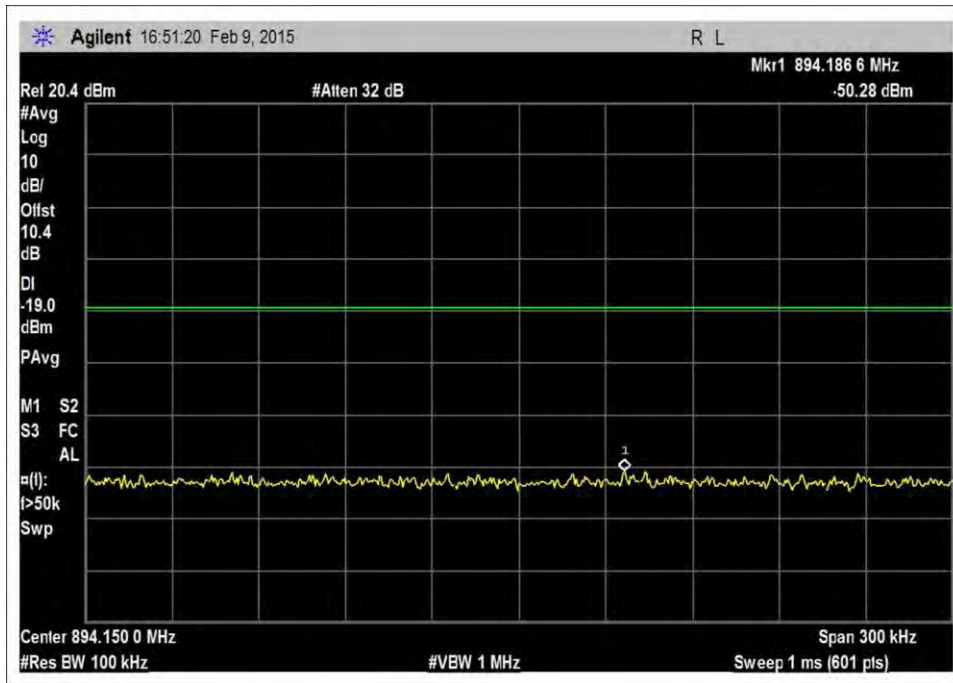

7.5\_OBE\_DL\_728-746MHz\_GSM\_L\_-51dBm

7.5\_OBE\_DL\_746-757MHz\_GSM\_H\_-20dBm

7.5\_OBE\_DL\_746-757MHz\_GSM\_H\_-44dBm

7.5\_OBE\_DL\_746-757MHz\_GSM\_H\_-51dBm

7.5\_OBE\_DL\_746-757MHz\_GSM\_L\_-20dBm

7.5\_OBE\_DL\_746-757MHz\_GSM\_L\_-48dBm

7.5\_OBE\_DL\_746-757MHz\_GSM\_L\_-54dBm

7.5\_OBE\_DL\_869-894MHz\_GSM\_H\_-20dBm

7.5\_OBE\_DL\_869-894MHz\_GSM\_H\_-51dBm

7.5\_OBE\_DL\_869-894MHz\_GSM\_H\_-56dBm