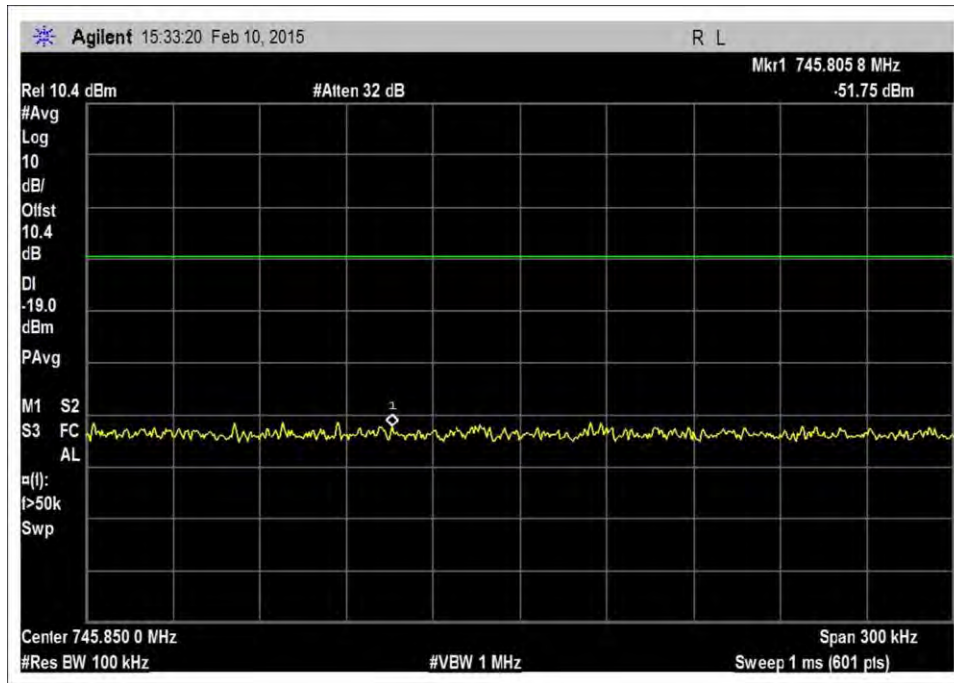

7.5\_OBE\_DL\_728-746MHz\_CDMA\_L\_-56dBm

7.5\_OBE\_DL\_746-757MHz\_CDMA\_H\_-20dBm

7.5\_OBE\_DL\_746-757MHz\_CDMA\_H\_-46dBm

7.5\_OBE\_DL\_746-757MHz\_CDMA\_H\_-56dBm

7.5\_OBE\_DL\_746-757MHz\_CDMA\_L\_-20dBm