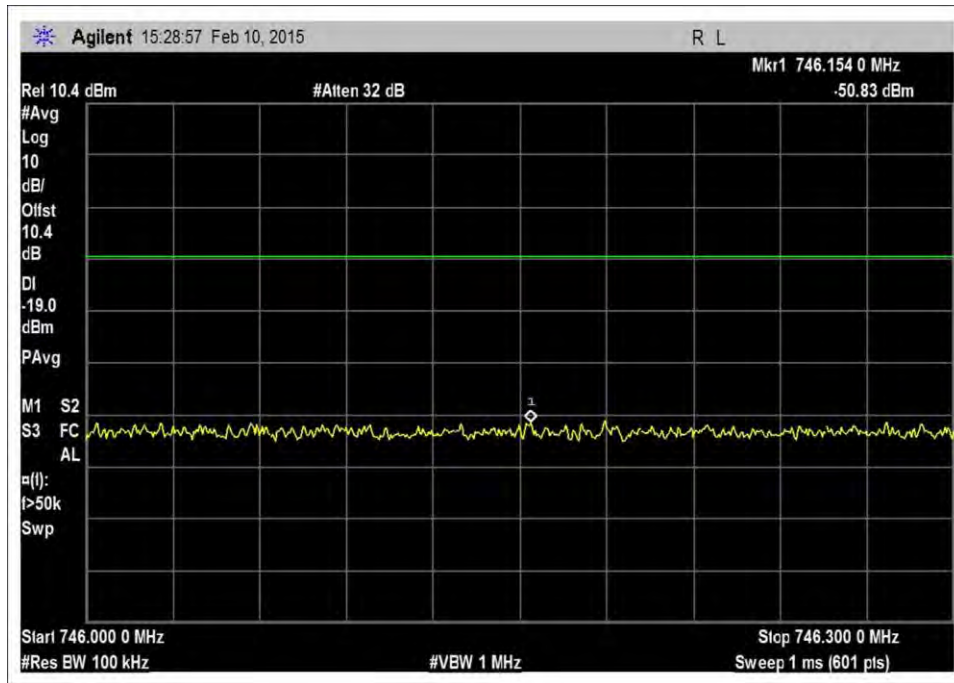

7.5_OBE_DL_728-746MHz_CDMA_H_-56dBm