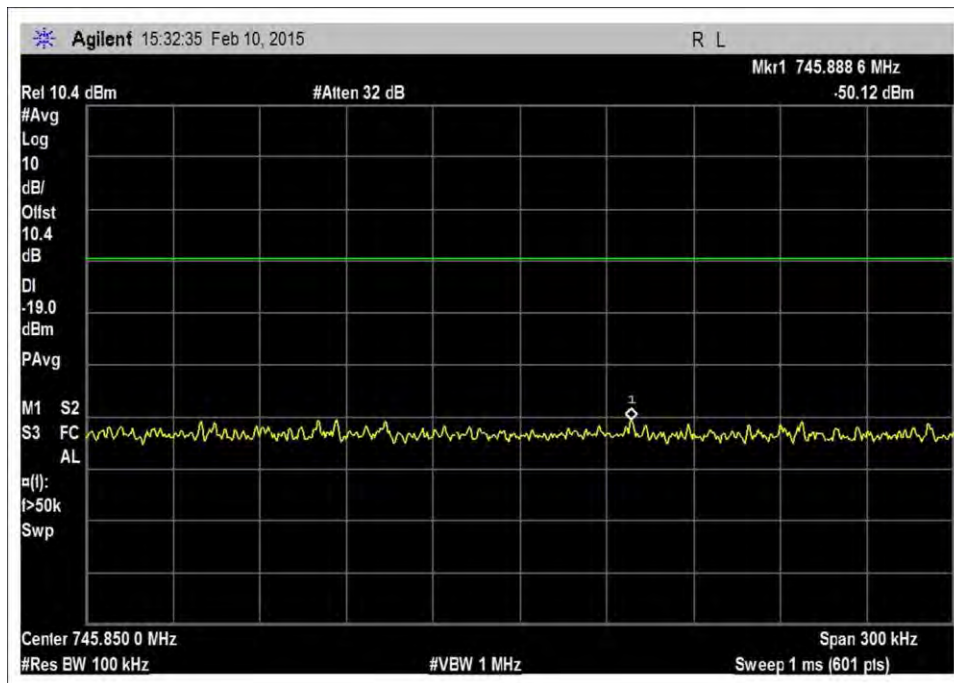

7.5_OBE_DL_746-757MHz_CDMA_L_-56dBm