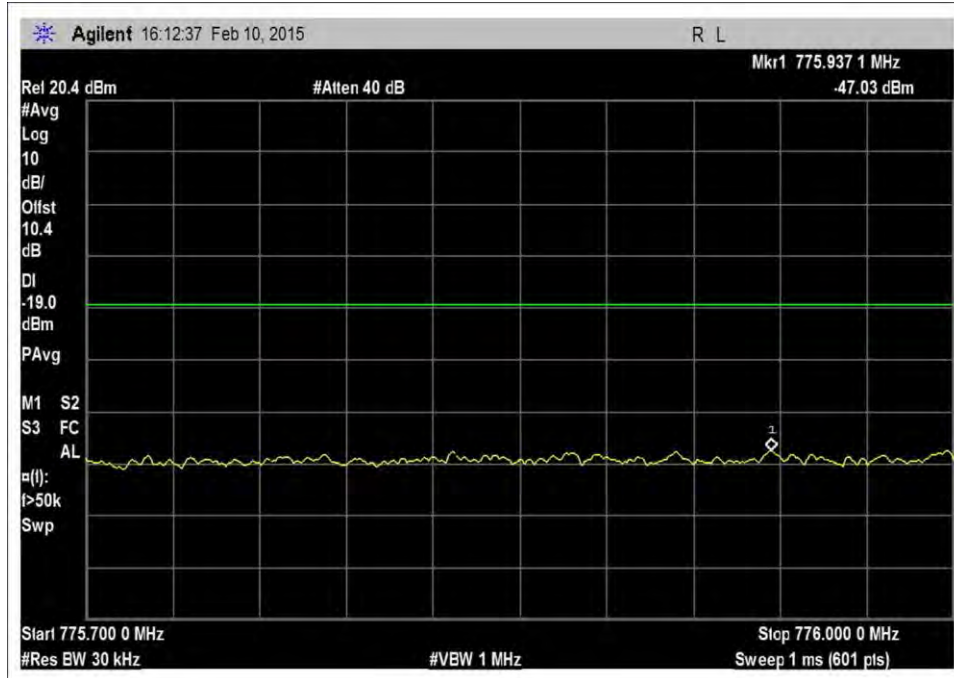

7.5\_OBE\_UL\_698-716MHz\_CDMA\_L\_-26dBm

7.5\_OBE\_UL\_776-787MHz\_CDMA\_H\_+10dBm

7.5\_OBE\_UL\_776-787MHz\_CDMA\_H\_-22dBm

7.5\_OBE\_UL\_776-787MHz\_CDMA\_H\_-27dBm

7.5\_OBE\_UL\_776-787MHz\_CDMA\_L\_+10dBm

7.5\_OBE\_UL\_776-787MHz\_CDMA\_L\_-20dBm

7.5\_OBE\_UL\_776-787MHz\_CDMA\_L\_-26dBm

7.5\_OBE\_UL\_824-835MHz\_CDMA\_H\_+10dBm

7.5\_OBE\_UL\_824-835MHz\_CDMA\_H\_-22dBm

7.5\_OBE\_UL\_824-835MHz\_CDMA\_H\_-27dBm