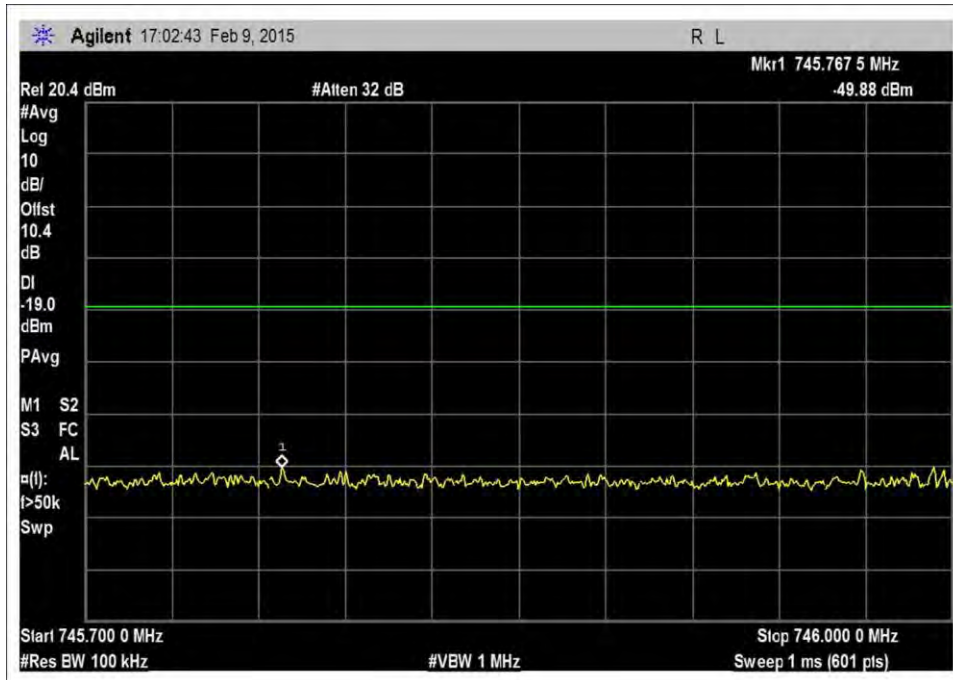

7.5\_OBE\_DL\_728-746MHz\_GSM\_L\_-51dBm

7.5\_OBE\_DL\_746-757MHz\_GSM\_H\_-20dBm

7.5\_OBE\_DL\_746-757MHz\_GSM\_H\_-44dBm

7.5\_OBE\_DL\_746-757MHz\_GSM\_H\_-51dBm

7.5\_OBE\_DL\_746-757MHz\_GSM\_L\_-20dBm

7.5\_OBE\_DL\_746-757MHz\_GSM\_L\_-48dBm

7.5\_OBE\_DL\_746-757MHz\_GSM\_L\_-54dBm

7.5\_OBE\_DL\_869-894MHz\_GSM\_H\_-20dBm

7.5\_OBE\_DL\_869-894MHz\_GSM\_H\_-51dBm

7.5\_OBE\_DL\_869-894MHz\_GSM\_H\_-56dBm