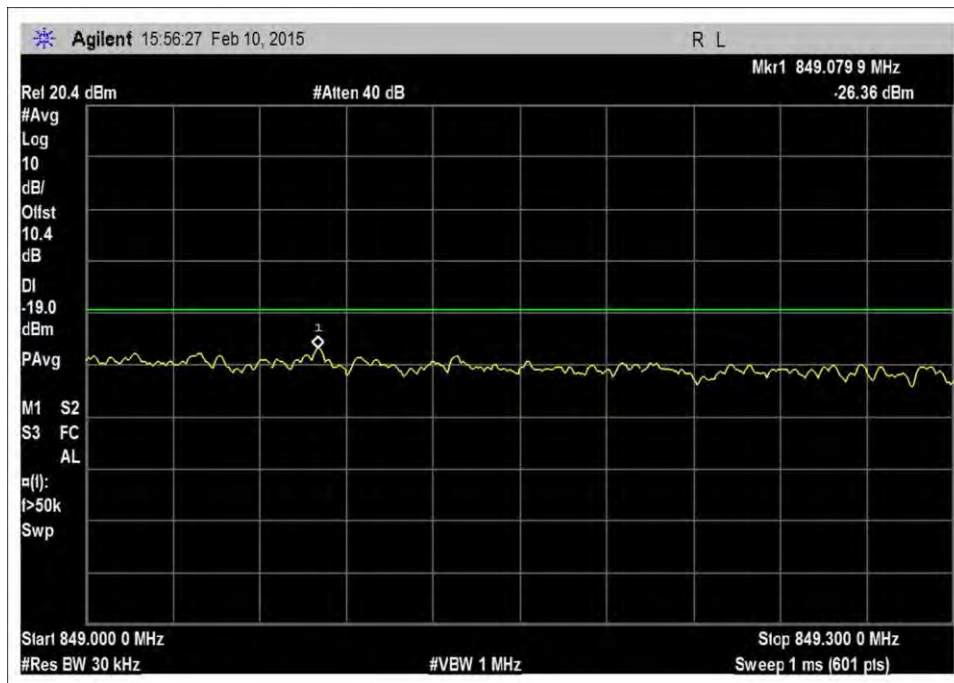

7.5\_OBE\_UL\_698-716MHz\_CDMA\_L\_-26dBm

7.5\_OBE\_UL\_776-787MHz\_CDMA\_H\_+10dBm

7.5\_OBE\_UL\_776-787MHz\_CDMA\_H\_-22dBm

7.5\_OBE\_UL\_776-787MHz\_CDMA\_H\_-27dBm

7.5\_OBE\_UL\_776-787MHz\_CDMA\_L\_+10dBm

7.5\_OBE\_UL\_776-787MHz\_CDMA\_L\_-20dBm

7.5\_OBE\_UL\_776-787MHz\_CDMA\_L\_-26dBm

7.5\_OBE\_UL\_824-835MHz\_CDMA\_H\_+10dBm

7.5\_OBE\_UL\_824-835MHz\_CDMA\_H\_-22dBm

7.5\_OBE\_UL\_824-835MHz\_CDMA\_H\_-27dBm