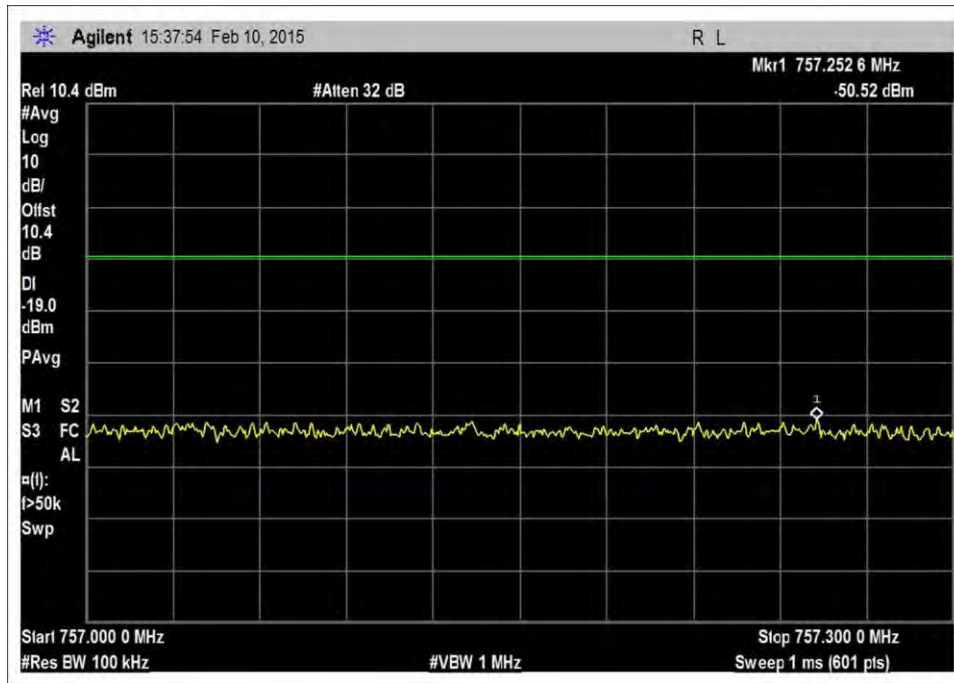

7.5_OBE_DL_746-757MHz_CDMA_H_-20dBm