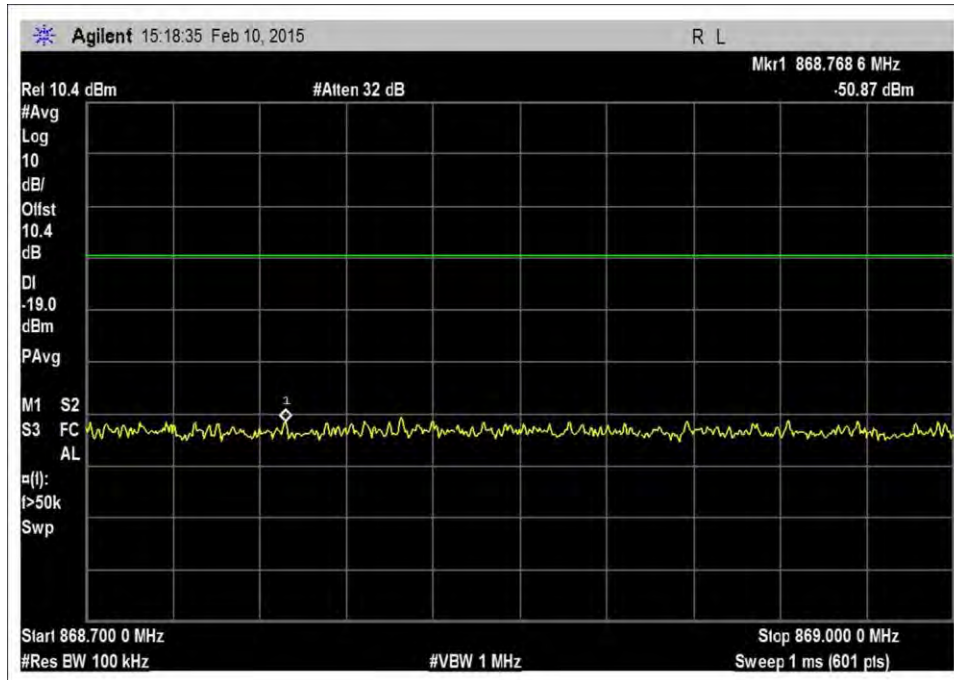

7.5\_OBE\_DL\_746-757MHz\_CDMA\_L\_-49dBm

7.5\_OBE\_DL\_746-757MHz\_CDMA\_L\_-56dBm

7.5\_OBE\_DL\_869-880MHz\_CDMA\_H\_-20dBm

7.5\_OBE\_DL\_869-880MHz\_CDMA\_H\_-50dBm

7.5\_OBE\_DL\_869-880MHz\_CDMA\_H\_-56dBm