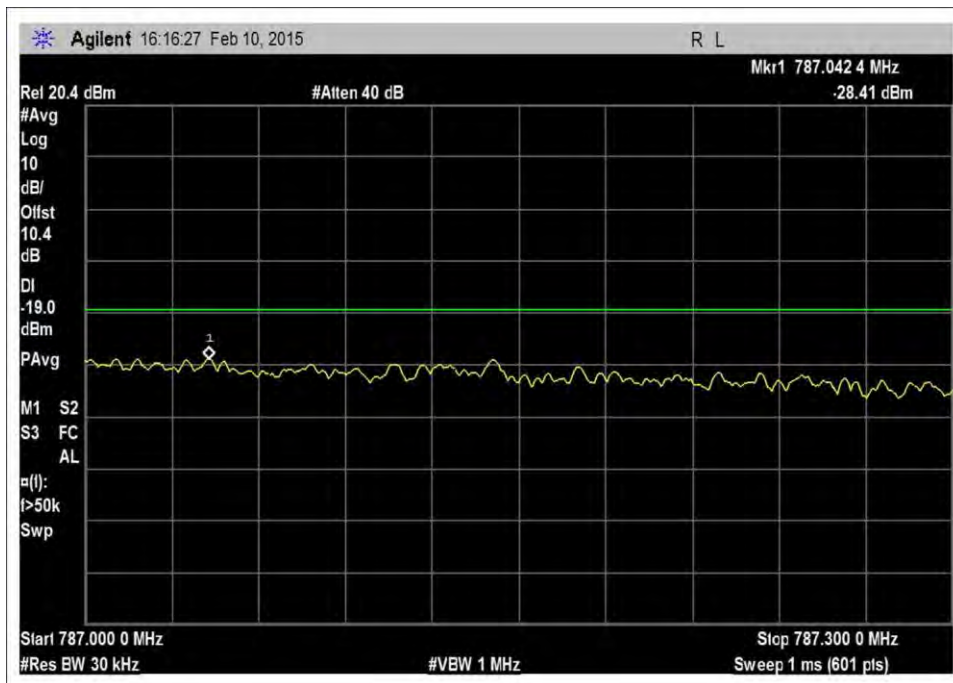

7.5_OBE_UL_776-787MHz_CDMA_H_-22dBm