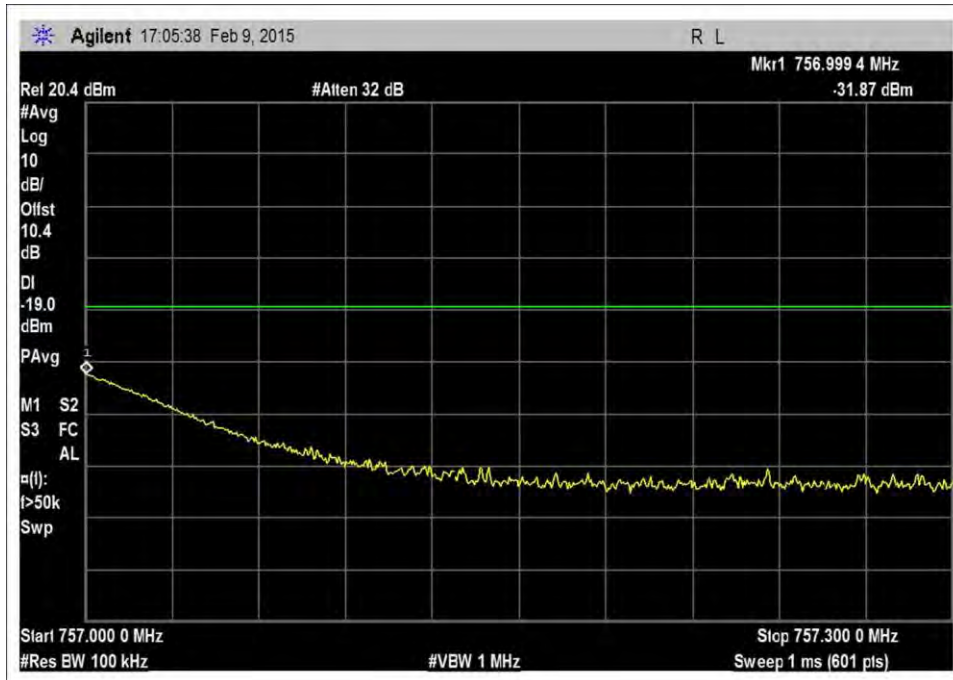

### GSM, DL

7.5\_OBE\_DL\_728-746MHz\_GSM\_H\_-20dBm

7.5\_OBE\_DL\_728-746MHz\_GSM\_H\_-48dBm

7.5\_OBE\_DL\_728-746MHz\_GSM\_H\_-54dBm

7.5\_OBE\_DL\_728-746MHz\_GSM\_L\_-20dBm

7.5\_OBE\_DL\_728-746MHz\_GSM\_L\_-46dBm

7.5\_OBE\_DL\_728-746MHz\_GSM\_L\_-51dBm

7.5\_OBE\_DL\_746-757MHz\_GSM\_H\_-20dBm

7.5\_OBE\_DL\_746-757MHz\_GSM\_H\_-44dBm

7.5\_OBE\_DL\_746-757MHz\_GSM\_H\_-51dBm

7.5\_OBE\_DL\_746-757MHz\_GSM\_L\_-20dBm