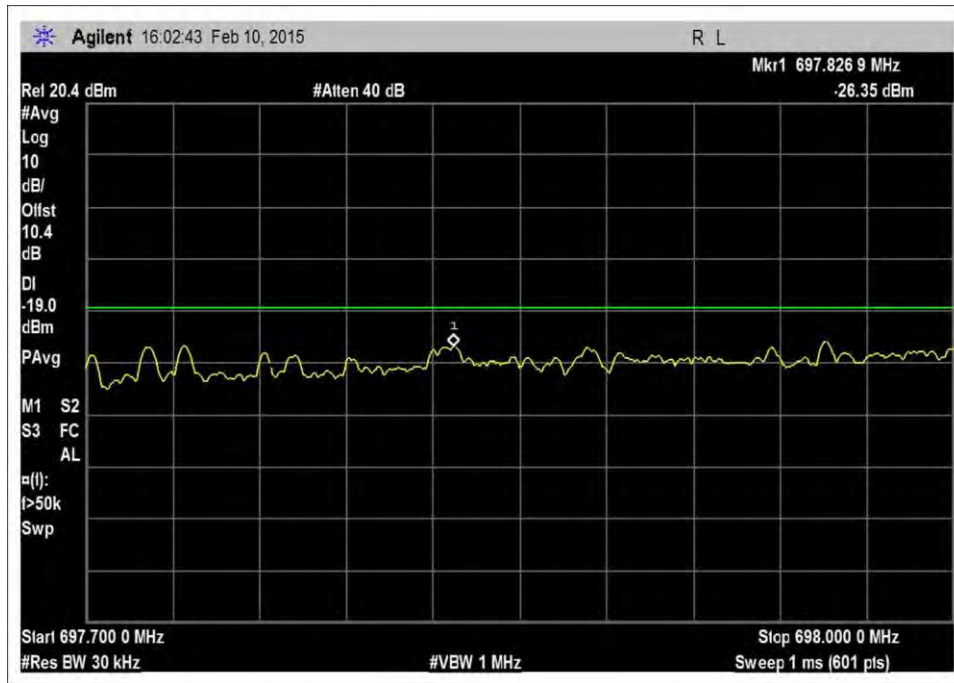

CDMA, UL

7.5\_OBE\_UL\_698-716MHz\_CDMA\_H\_+10dBm

7.5\_OBE\_UL\_698-716MHz\_CDMA\_H\_-17dBm

7.5\_OBE\_UL\_698-716MHz\_CDMA\_H\_-24dBm

7.5\_OBE\_UL\_698-716MHz\_CDMA\_L\_+10dBm

7.5\_OBE\_UL\_698-716MHz\_CDMA\_L\_-21dBm