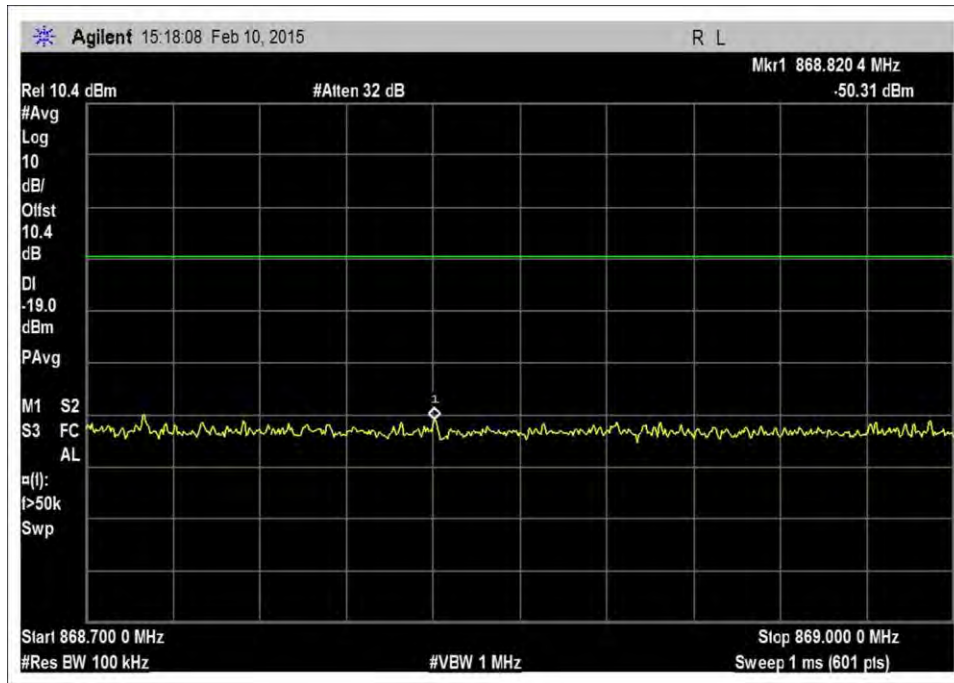

7.5_OBE_DL_869-880MHz_CDMA_L_-46dBm