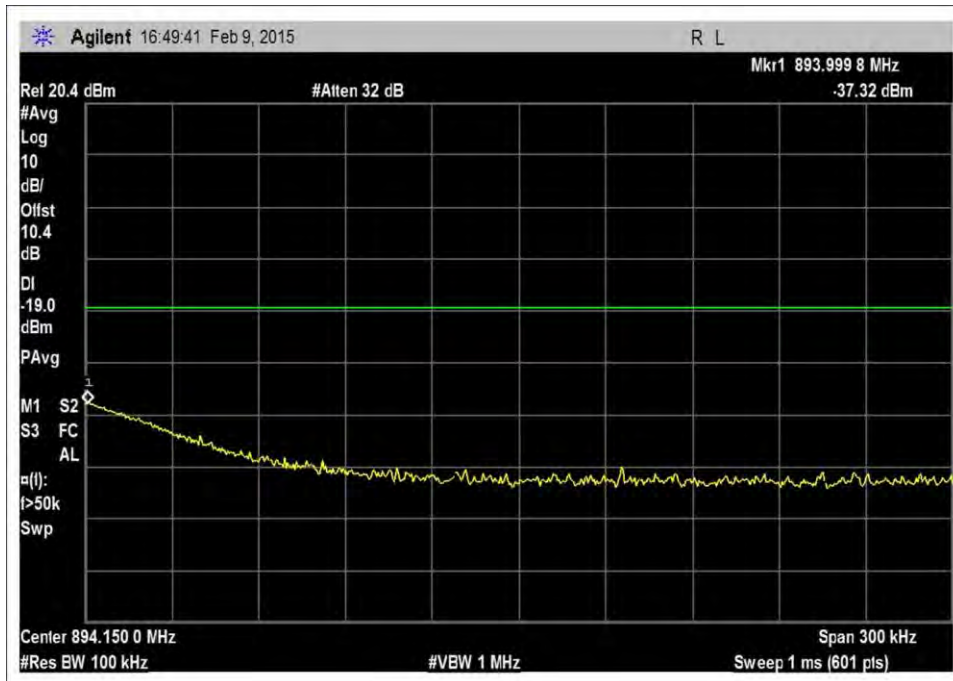

7.5\_OBE\_DL\_746-757MHz\_GSM\_L\_-48dBm

7.5\_OBE\_DL\_746-757MHz\_GSM\_L\_-54dBm

7.5\_OBE\_DL\_869-894MHz\_GSM\_H\_-20dBm

7.5\_OBE\_DL\_869-894MHz\_GSM\_H\_-51dBm

7.5\_OBE\_DL\_869-894MHz\_GSM\_H\_-56dBm

7.5\_OBE\_DL\_869-894MHz\_GSM\_L\_-20dBm

7.5\_OBE\_DL\_869-894MHz\_GSM\_L\_-45dBm

7.5\_OBE\_DL\_869-894MHz\_GSM\_L\_-51dBm

7.5\_OBE\_DL\_1930-1995MHz\_GSM\_H\_-20dBm

7.5\_OBE\_DL\_1930-1995MHz\_GSM\_H\_-46dBm