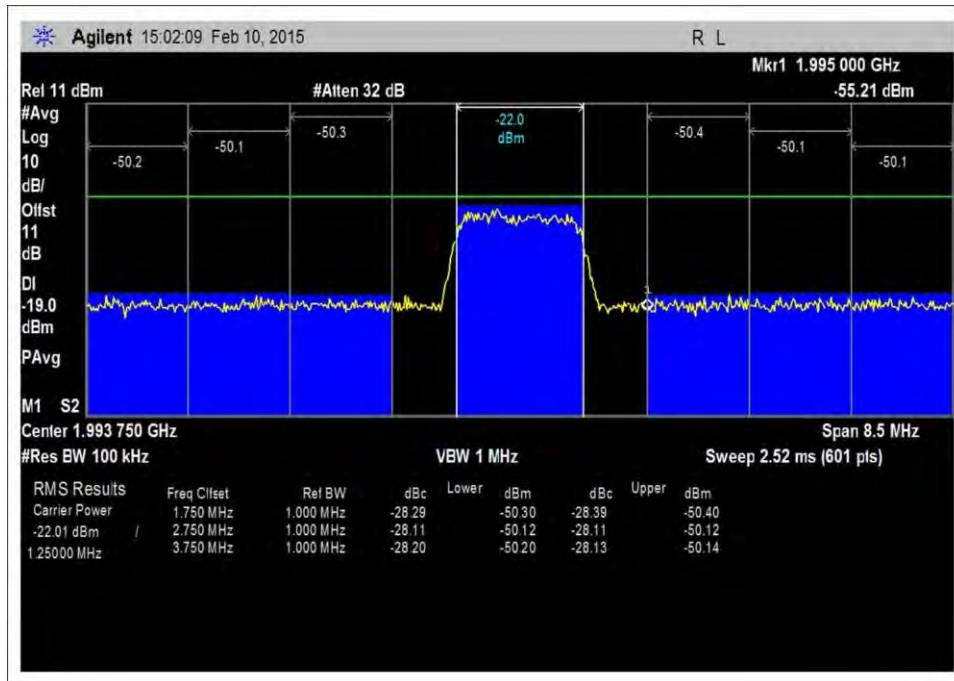

7.5\_OBE\_DL\_869-880MHz\_CDMA\_L\_-20dBm

7.5\_OBE\_DL\_869-880MHz\_CDMA\_L\_-46dBm

7.5\_OBE\_DL\_869-880MHz\_CDMA\_L\_-54dBm

7.5\_OBE\_DL\_1930-1995MHz\_CDMA\_H\_-20dBm

7.5\_OBE\_DL\_1930-1995MHz\_CDMA\_H\_-46dBm