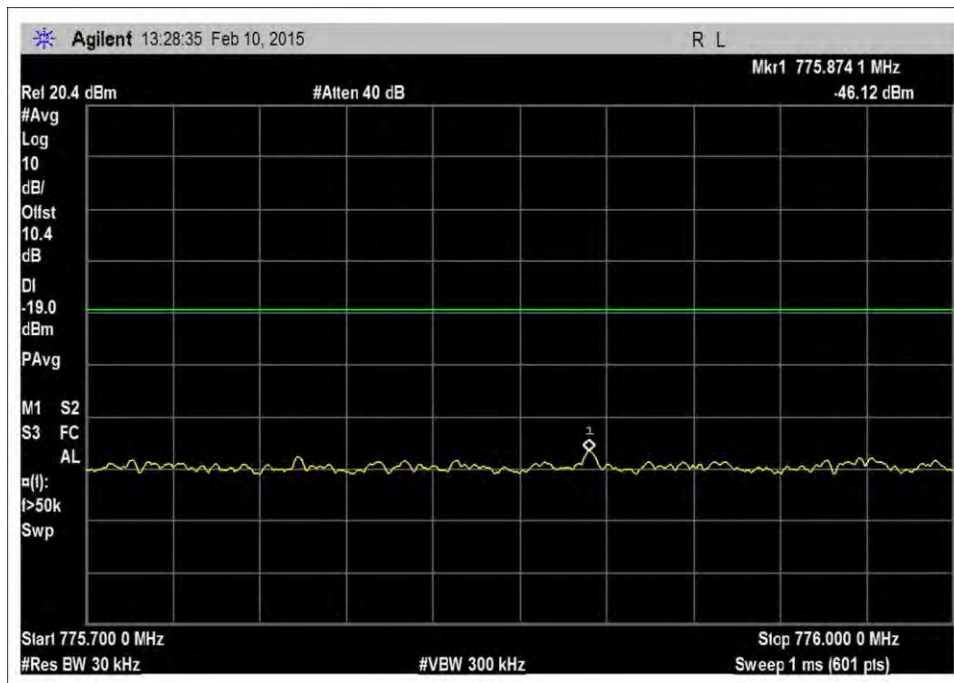

LTE, UL

7.5\_OBE\_UL\_698-716MHz\_LTE\_H\_+10dBm

7.5\_OBE\_UL\_698-716MHz\_LTE\_H\_-19dBm

7.5\_OBE\_UL\_698-716MHz\_LTE\_H\_-25dBm

7.5\_OBE\_UL\_698-716MHz\_LTE\_L\_+10dBm

7.5\_OBE\_UL\_698-716MHz\_LTE\_L\_-22dBm

7.5\_OBE\_UL\_698-716MHz\_LTE\_L\_-27dBm

7.5\_OBE\_UL\_776-787MHz\_LTE\_H\_+10dBm

7.5\_OBE\_UL\_776-787MHz\_LTE\_H\_-22dBm

7.5\_OBE\_UL\_776-787MHz\_LTE\_H\_-26dBm

7.5\_OBE\_UL\_776-787MHz\_LTE\_L\_+10dBm

7.5\_OBE\_UL\_776-787MHz\_LTE\_L\_-21dBm

7.5\_OBE\_UL\_776-787MHz\_LTE\_L\_-26dBm

7.5\_OBE\_UL\_824-849MHz\_LTE\_H\_+10dBm

7.5\_OBE\_UL\_824-849MHz\_LTE\_H\_-22dBm

7.5\_OBE\_UL\_824-849MHz\_LTE\_H\_-26dBm