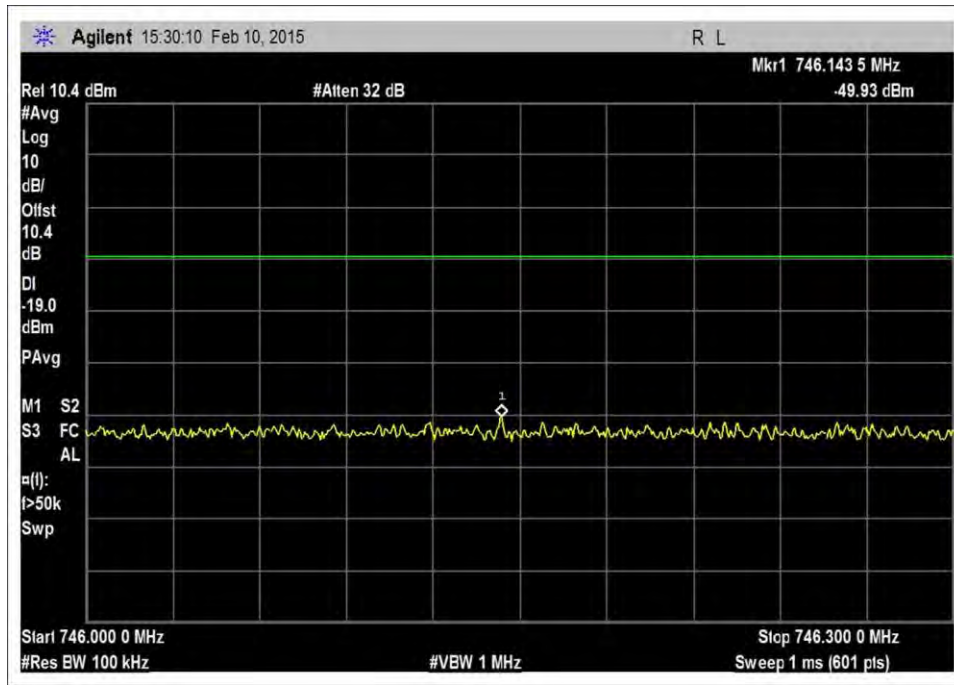

CDMA, DL

7.5_OBE_DL_728-746MHz_CDMA_H_-20dBm