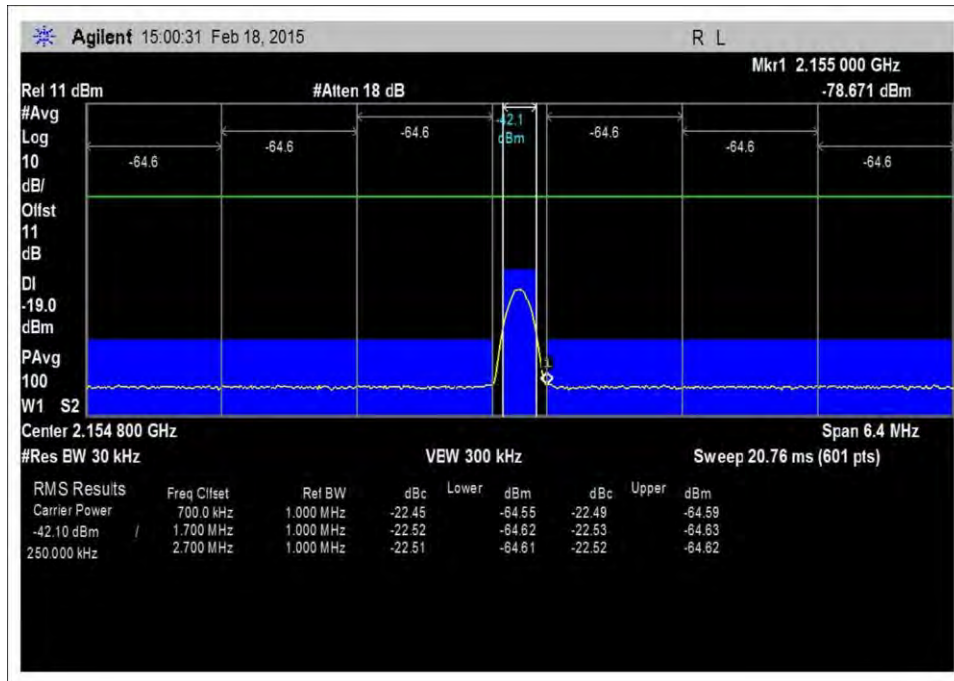

7.5\_OBE\_DL\_869-894MHz\_GSM\_L\_-20dBm

7.5\_OBE\_DL\_869-894MHz\_GSM\_L\_-45dBm

7.5\_OBE\_DL\_869-894MHz\_GSM\_L\_-51dBm

7.5\_OBE\_DL\_1930-1995MHz\_GSM\_H\_-20dBm

7.5\_OBE\_DL\_1930-1995MHz\_GSM\_H\_-46dBm

7.5\_OBE\_DL\_1930-1995MHz\_GSM\_H\_-55dBm

7.5\_OBE\_DL\_1930-1995MHz\_GSM\_L\_-20dBm

7.5\_OBE\_DL\_1930-1995MHz\_GSM\_L\_-47dBm

7.5\_OBE\_DL\_1930-1995MHz\_GSM\_L\_-54dBm

7.5\_OBE\_DL\_2110-2155MHz\_GSM\_H\_-20dBm

7.5\_OBE\_DL\_2110-2155MHz\_GSM\_H\_-48dBm

7.5\_OBE\_DL\_2110-2155MHz\_GSM\_H\_-53dBm

7.5\_OBE\_DL\_2110-2155MHz\_GSM\_L\_-20dBm

7.5\_OBE\_DL\_2110-2155MHz\_GSM\_L\_-46dBm

7.5\_OBE\_DL\_2110-2155MHz\_GSM\_L\_-52dBm