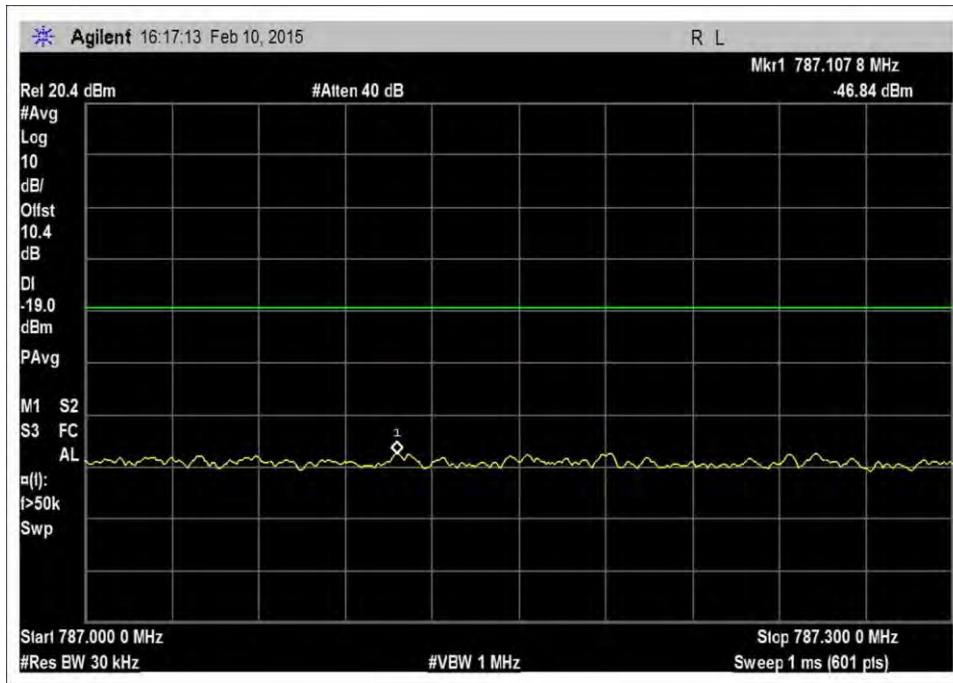

7.5_OBE_UL_776-787MHz_CDMA_H_+10dBm