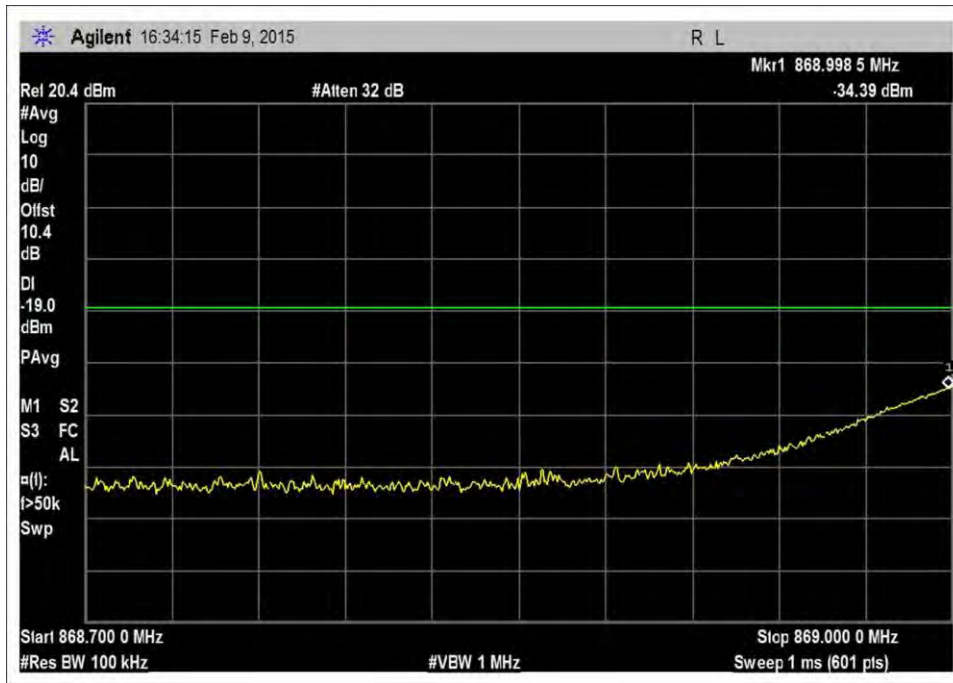

7.5\_OBE\_DL\_746-757MHz\_GSM\_L\_-48dBm

7.5\_OBE\_DL\_746-757MHz\_GSM\_L\_-54dBm

7.5\_OBE\_DL\_869-894MHz\_GSM\_H\_-20dBm

7.5\_OBE\_DL\_869-894MHz\_GSM\_H\_-51dBm

7.5\_OBE\_DL\_869-894MHz\_GSM\_H\_-56dBm

7.5\_OBE\_DL\_869-894MHz\_GSM\_L\_-20dBm

7.5\_OBE\_DL\_869-894MHz\_GSM\_L\_-45dBm

7.5\_OBE\_DL\_869-894MHz\_GSM\_L\_-51dBm

7.5\_OBE\_DL\_1930-1995MHz\_GSM\_H\_-20dBm

7.5\_OBE\_DL\_1930-1995MHz\_GSM\_H\_-46dBm