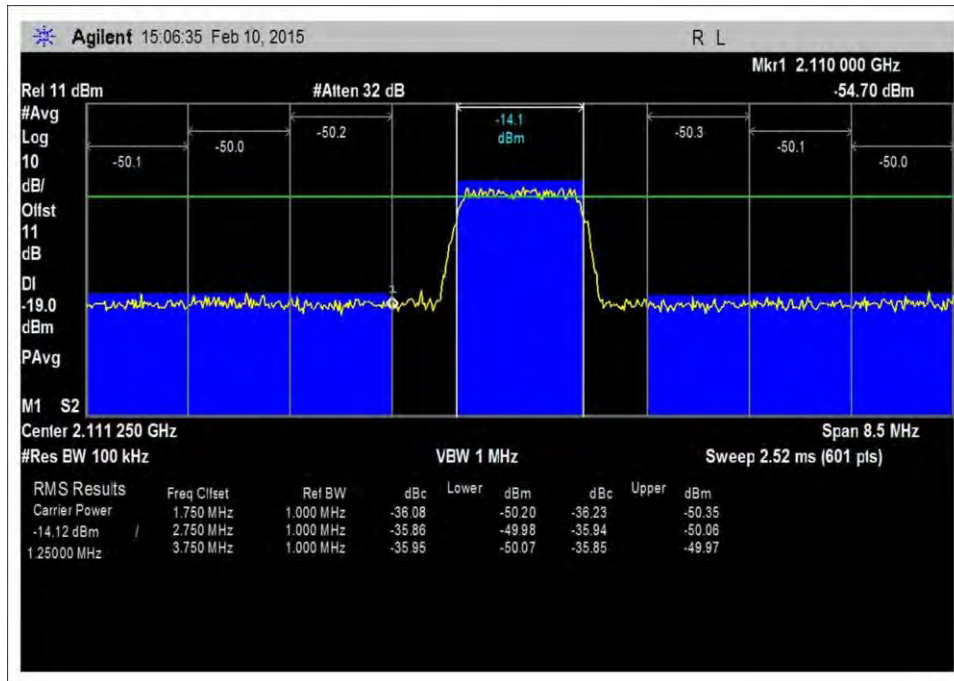

7.5_OBE_DL_2110-2155MHz_CDMA_L_-47dBm