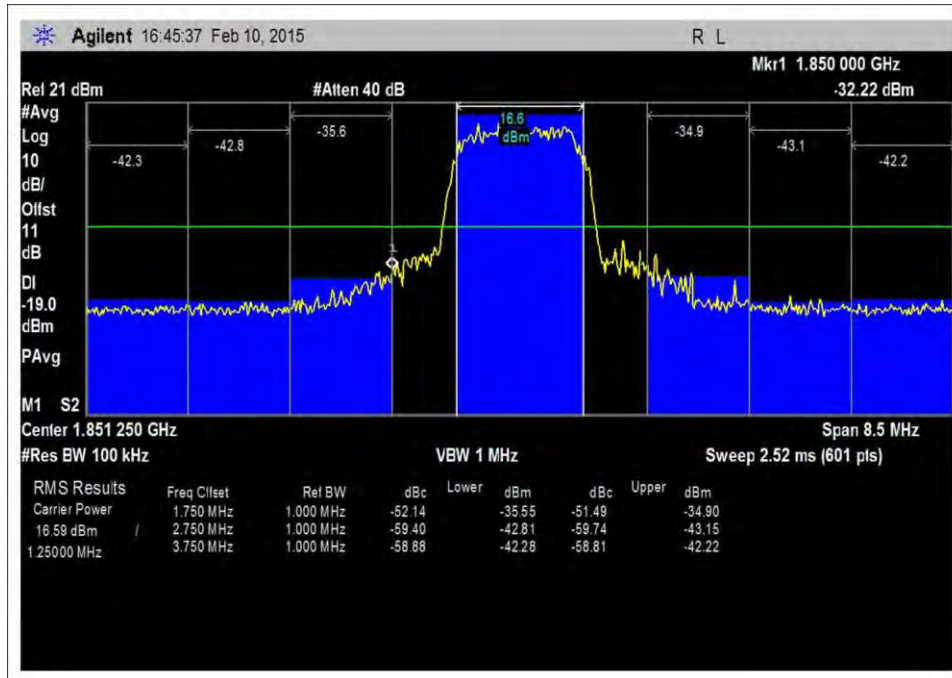

7.5\_OBE\_UL\_1850-1915MHz\_CDMA\_H\_-9dBm

7.5\_OBE\_UL\_1850-1915MHz\_CDMA\_H\_-12dBm

7.5\_OBE\_UL\_1850-1915MHz\_CDMA\_L\_+10dBm

7.5\_OBE\_UL\_1850-1915MHz\_CDMA\_L\_-17dBm

7.5\_OBE\_UL\_1850-1915MHz\_CDMA\_L\_-23dBm

CDMA, DL

7.5\_OBE\_DL\_728-746MHz\_CDMA\_H\_-20dBm

7.5\_OBE\_DL\_728-746MHz\_CDMA\_H\_-48dBm

7.5\_OBE\_DL\_728-746MHz\_CDMA\_H\_-56dBm

7.5\_OBE\_DL\_728-746MHz\_CDMA\_L\_-20dBm

7.5\_OBE\_DL\_728-746MHz\_CDMA\_L\_-47dBm