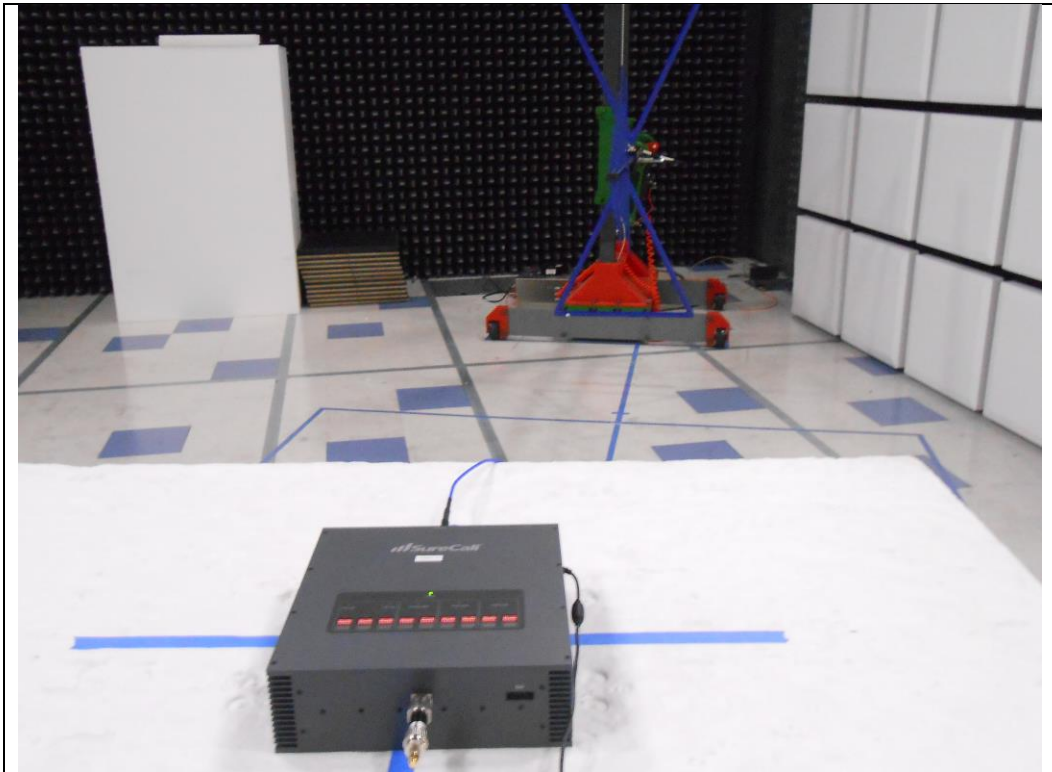

**Test Setup Photos**  
**FCC ID: RSNFORCE-5INLINE**

**RF Conducted**

**RF Radiated 30MHz to 1GHz**

**RF Radiated 1GHz to 20GHz**