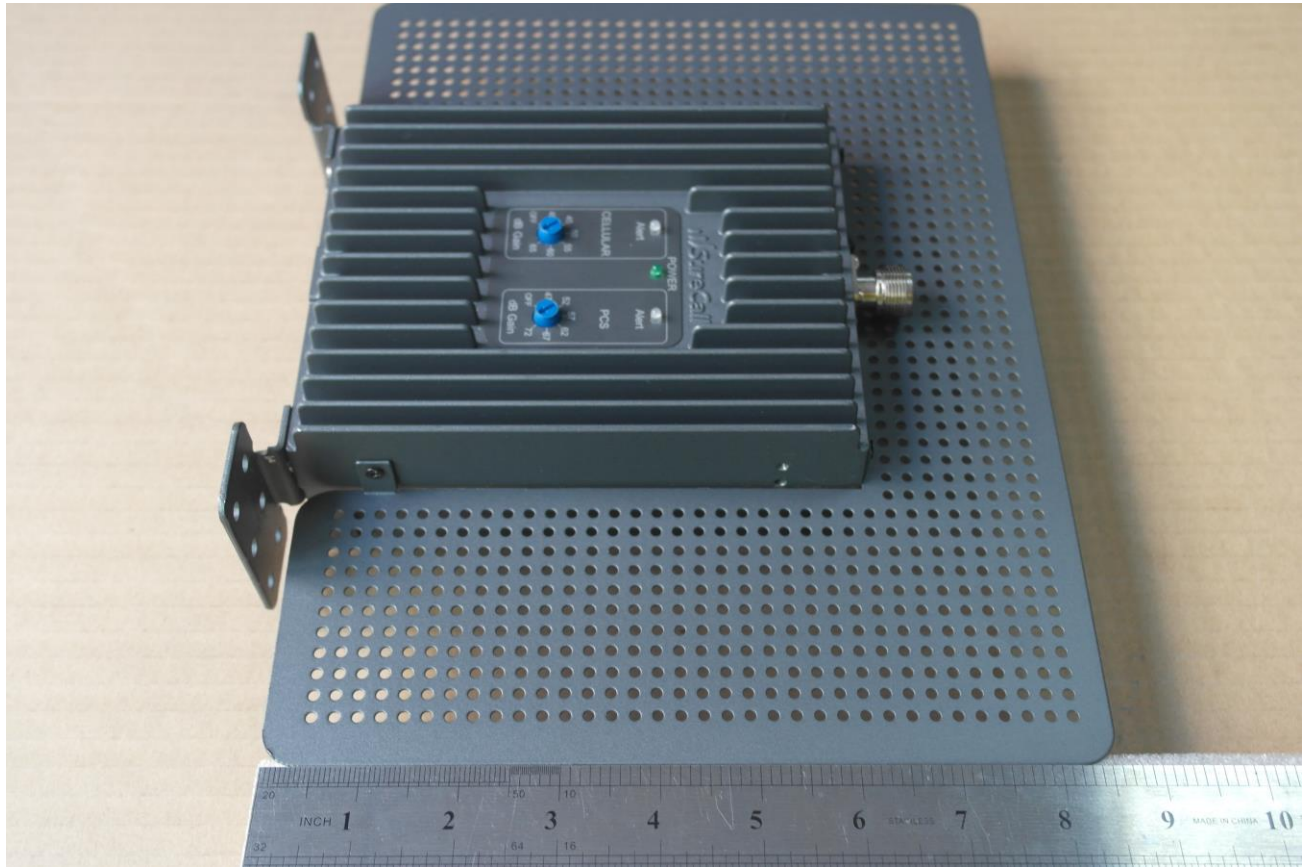

# External Photos

Cellphone Mate, LLC

FCC ID: RSNEZBOOST

Model: EZBOOST