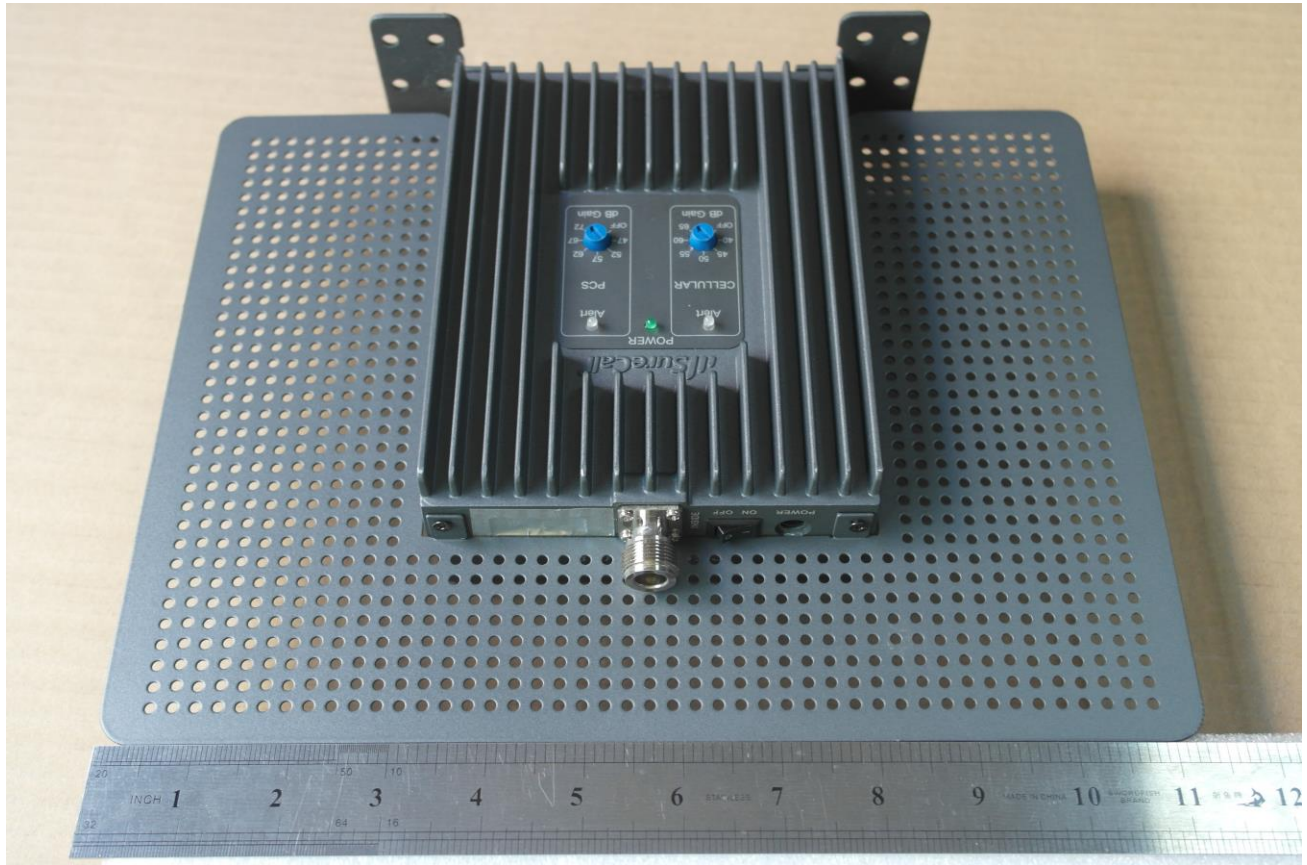

# External Photos

Cellphone Mate, LLC

FCC ID: RSNEZBOOST

Model: EZBOOST