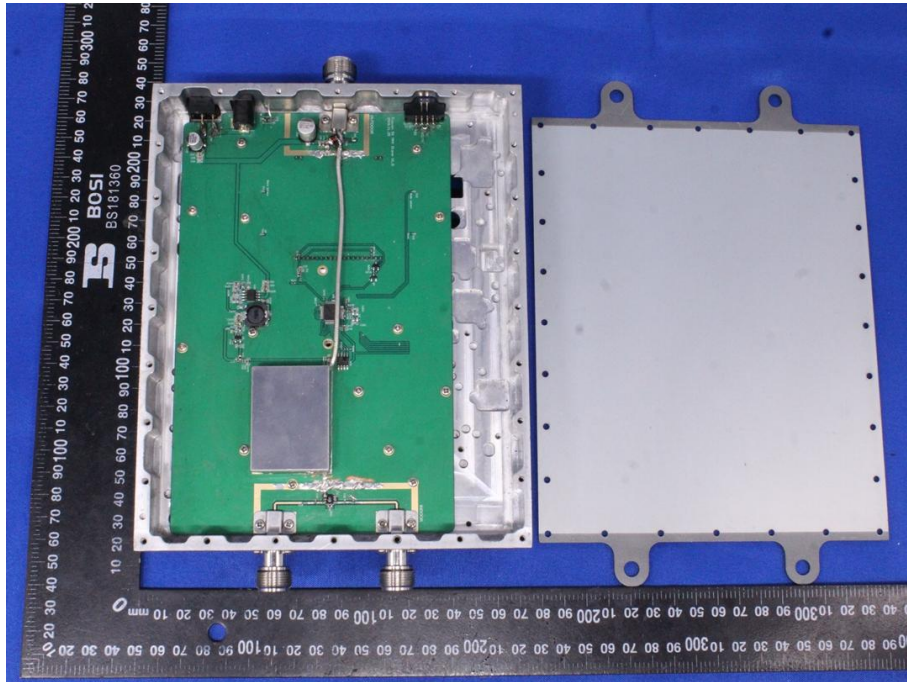

Appendix B: Photographs of EUT

Product: cellular signal booster

Model: Fusion5X Max

Internal Photos

Server unit

Donor unit