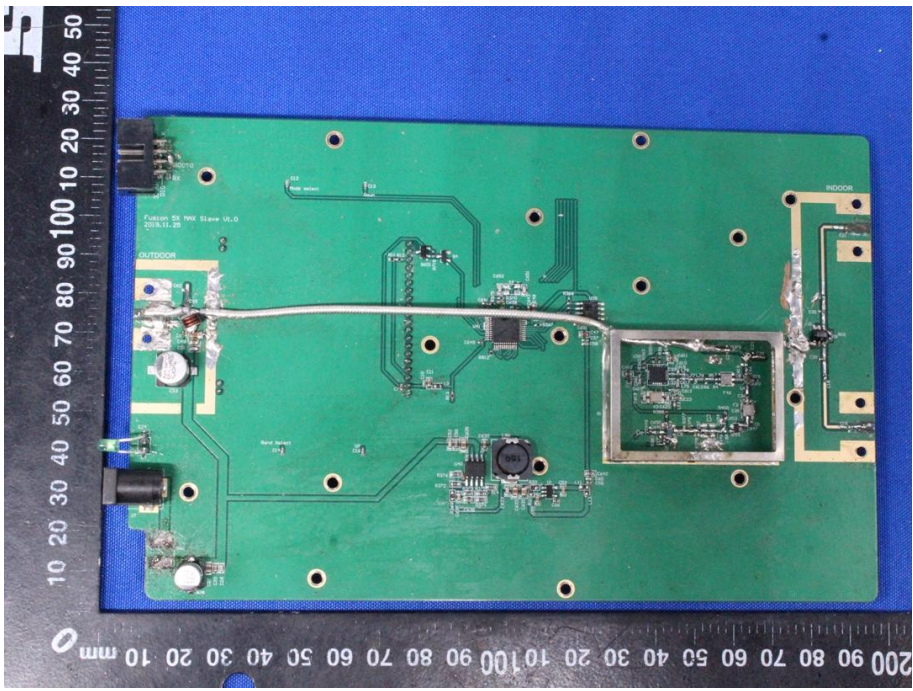

Appendix B: Photographs of EUT

Product: cellular signal booster

Model: Fusion5X Max

Internal Photos

Server unit

Donor unit