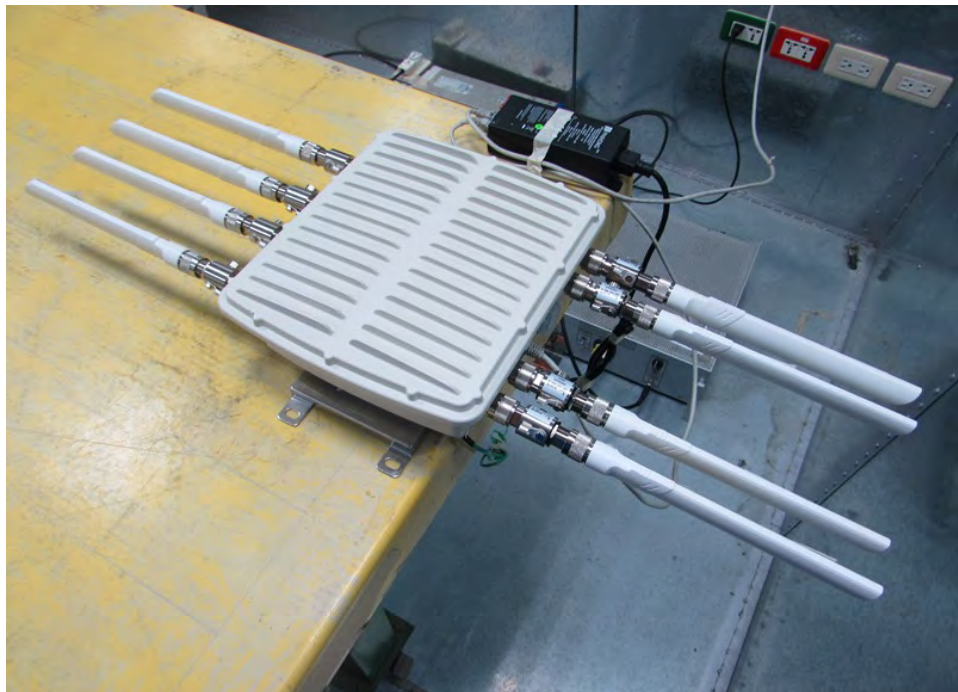

## 1. Photographs of Conducted Emissions Test Configuration

Test Mode: Mode 1

FRONT VIEW

REAR VIEW

## 2. Photographs of Radiated Emissions Test Configuration

Test Configuration: 30MHz~1GHz / Test Mode: Mode 2

FRONT VIEW

REAR VIEW

Test Configuration: Above 1GHz

Test Mode: Mode 1 / Bandedge

FRONT VIEW

REAR VIEW