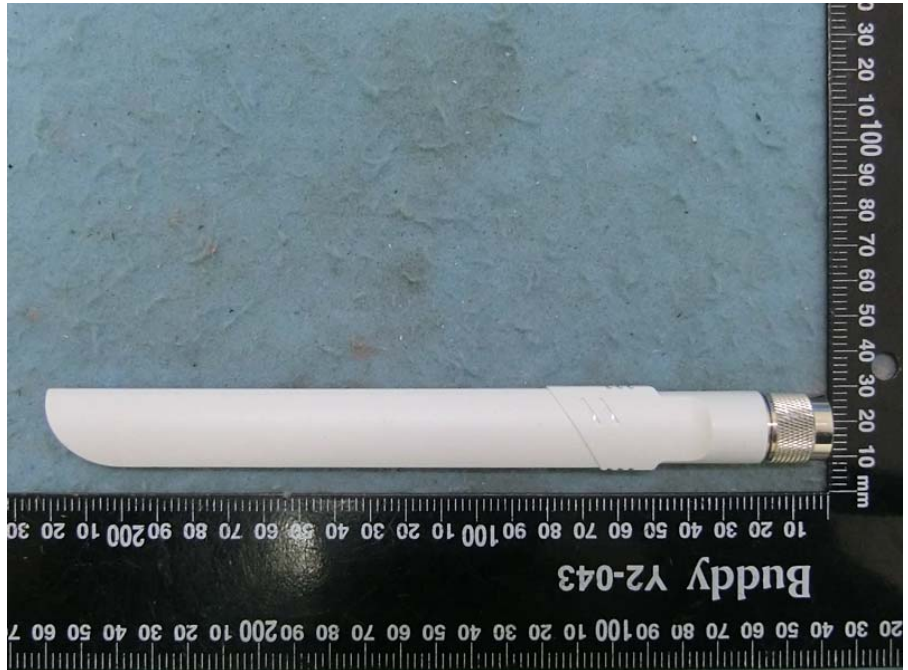

Brand Name: Allied Telesis Model Name: AT-TQ6702e GEN2

Set 1 antenna (Dual Band)

Set 1 antenna (Single Band)

Set 2 antenna

N type antenna cable1  
(for set 2 antenna use only)

N type extension antenna  
cable 2  
(for set 2 antenna and must  
be used with N type antenna  
cable1 only)