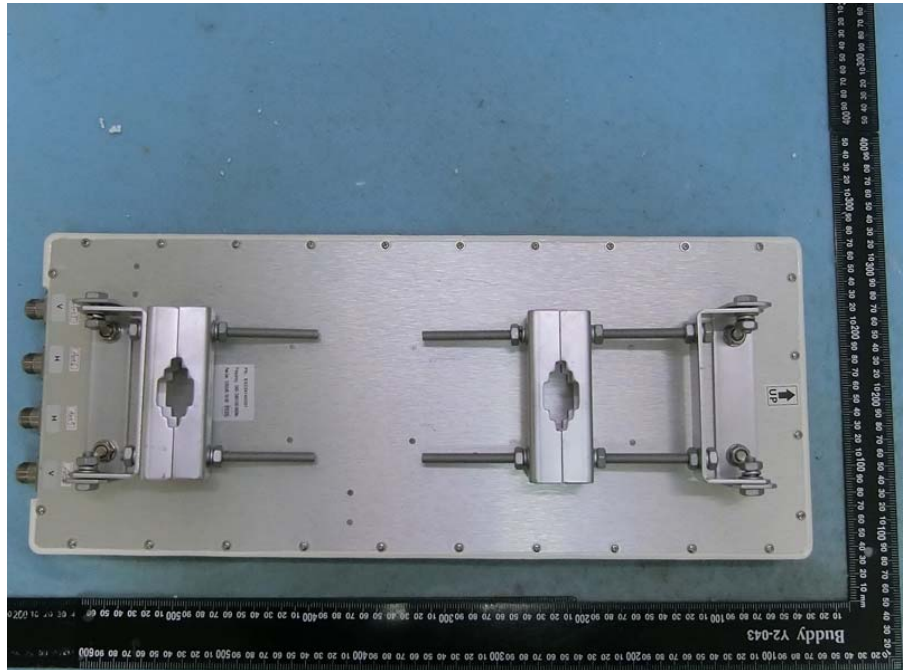

Brand Name: Allied Telesis Model Name: AT-TQ6702e GEN2

Set 1 antenna (Dual Band)

Set 1 antenna (Single Band)

Set 2 antenna

N type antenna cable1  
(for set 2 antenna use only)

N type extension antenna  
cable 2  
(for set 2 antenna and must  
be used with N type antenna  
cable1 only)

External surge protectors

Sealing Collar

Ground cable

Mounting Base

Pole-mount bracket