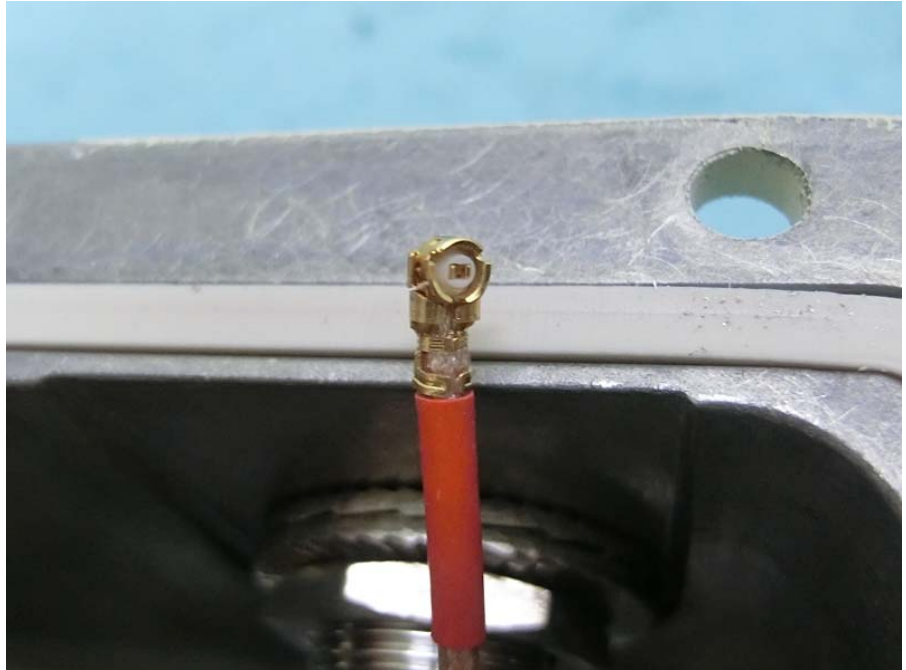

Brand Name: Allied Telesis Model Name: AT-TQ6702e GEN2

Set 1 antenna (Dual Band)

Set 1 antenna (Single Band)

Set 2 antenna

N type antenna cable1  
(for set 2 antenna use only)

N type extension antenna  
cable 2  
(for set 2 antenna and must  
be used with N type antenna  
cable1 only)

External surge protectors

Sealing Collar

Ground cable

Mounting Base

Pole-mount bracket