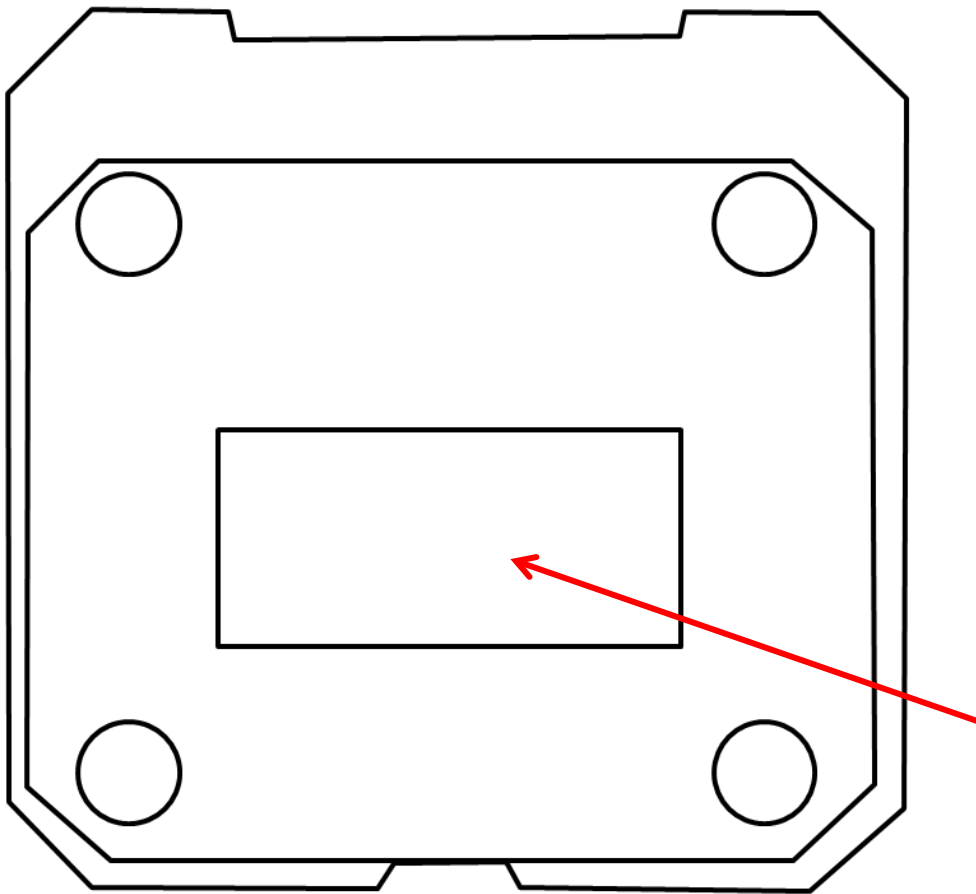

Label and location (back of the device)

alliedtelesis.com IC:3336D-TQ2402GEN2  
CAN ICES-003(B)/NMB-003(B)

安奈特 (中国) 网络有限公司

**WARNING**

**HOT SURFACE  
DO NOT TOUCH**

Model (型号) (设备型号) : **AT-TQ2402 GEN2** 品名 : 802.11ax 無線基地台

Power (額定電圧 輸入電流) : **12V 4A(Adapter) ; 48V 0.67A(PoE)**

No user serviceable components inside.  
Do not open. Use only power adapters listed in instruction.

産地 : 中国 (MADE IN CHINA)

<ご注意> 5GHz 帯の W52/W53 は電波法令により屋外での使用が禁止されています。

**FCC** FCC ID:RSL-TQ2402GEN2

EN 62368-1

xxx-xxxxxx  
xxxxxxxxxx

This device complies with Part 15 of the FCC Rules. Operation is subject to the following three conditions:  
(1) this device may not cause harmful interference.  
(2) this device must accept any interference received, including interference that may cause undesired operation. (3) this device restrict operation to indoor use only.