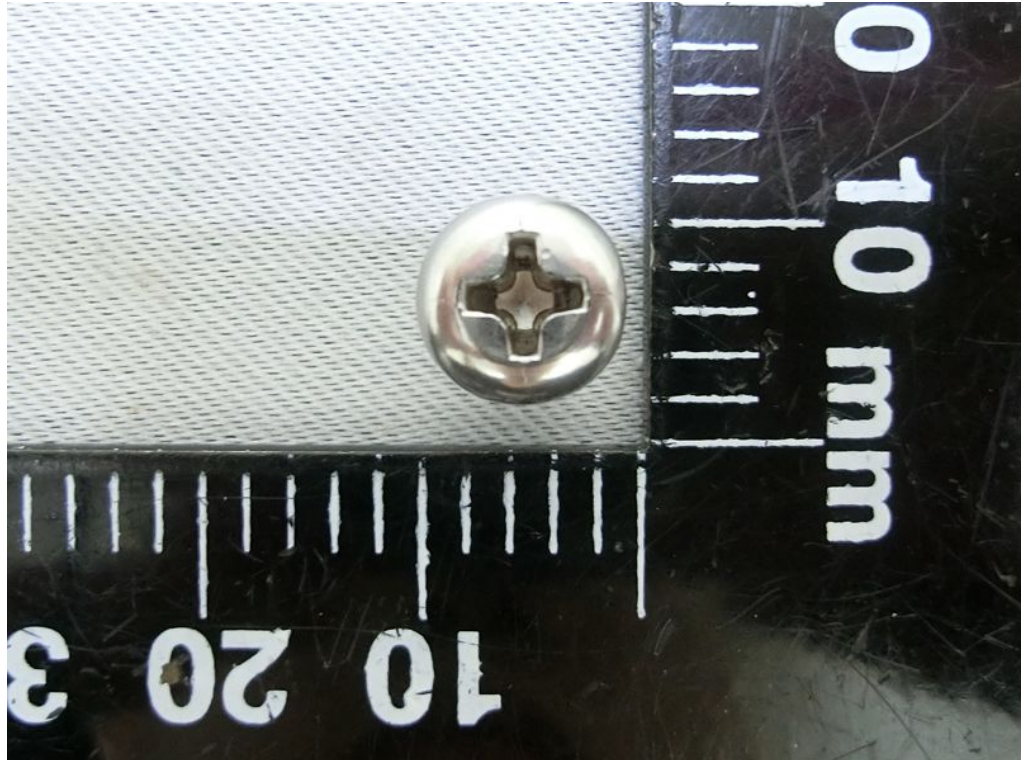

Brand Name: Allied Telesis Model Name: AT-TQ2402 GEN2,AT-TQm2402 GEN2

Mounting Bracket

Normal Screw  
(For pre-fit the Mounting  
Bracket)

Special Screw