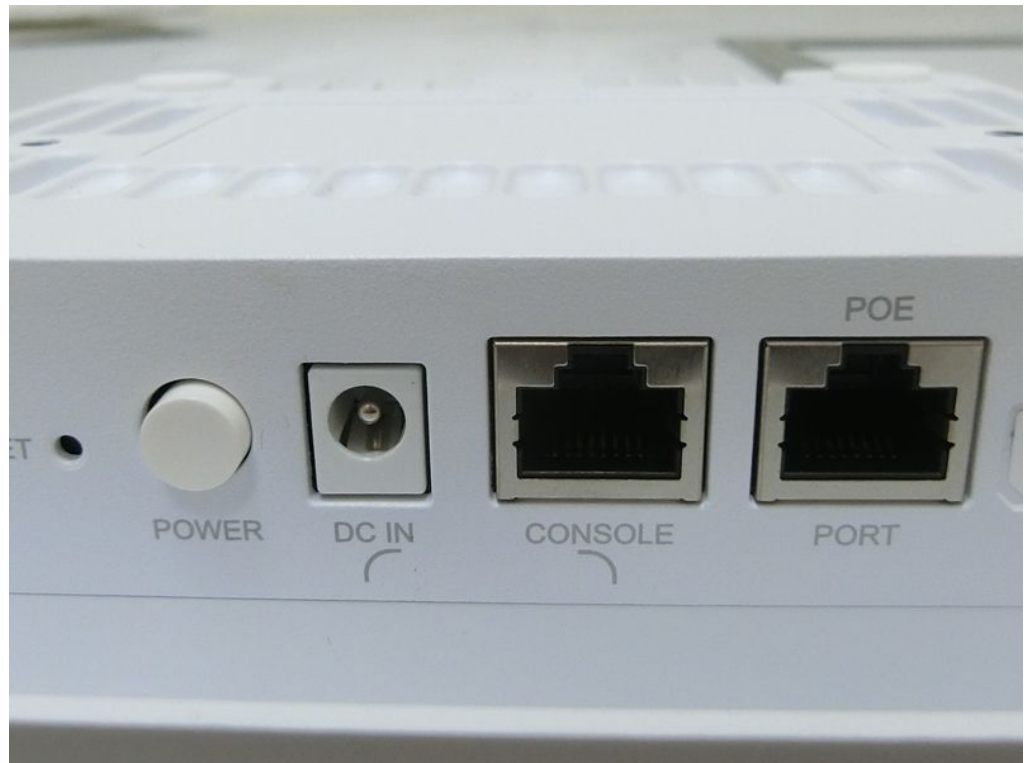

Brand Name: Allied Telesis Model Name: AT-TQ2402 GEN2,AT-TQm2402 GEN2

Mounting Bracket

Normal Screw  
(For pre-fit the Mounting  
Bracket)

Special Screw