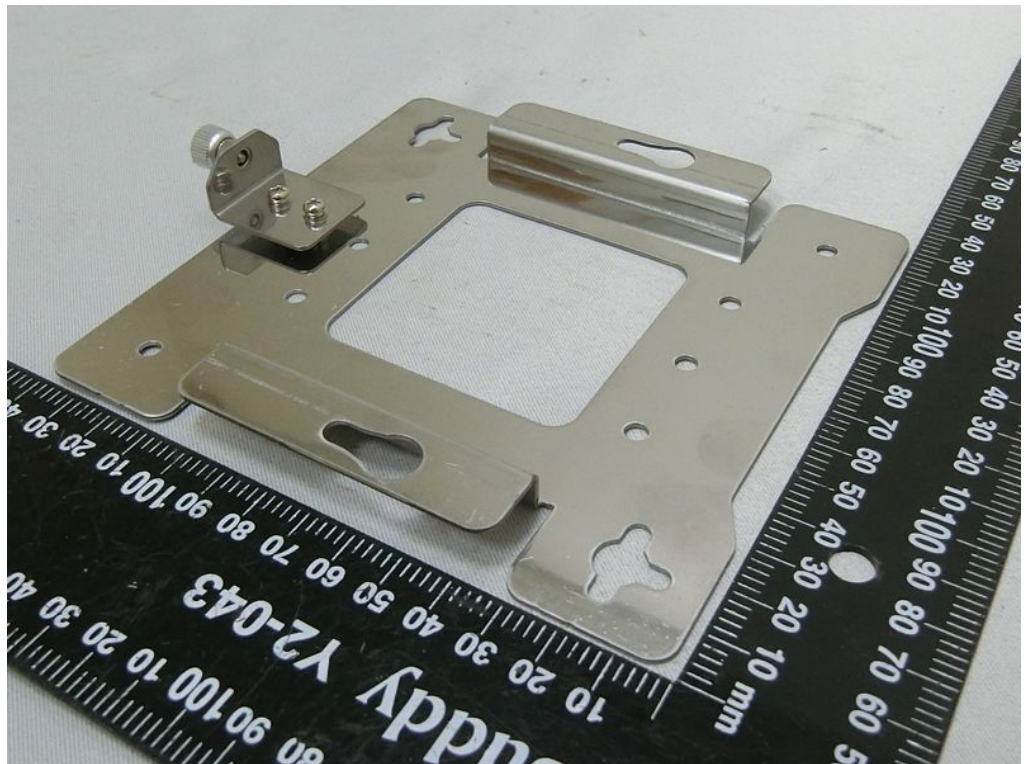

Brand Name: Allied Telesis Model Name: AT-TQ2402 GEN2,AT-TQm2402 GEN2

Mounting Bracket

Normal Screw  
(For pre-fit the Mounting  
Bracket)

Special Screw