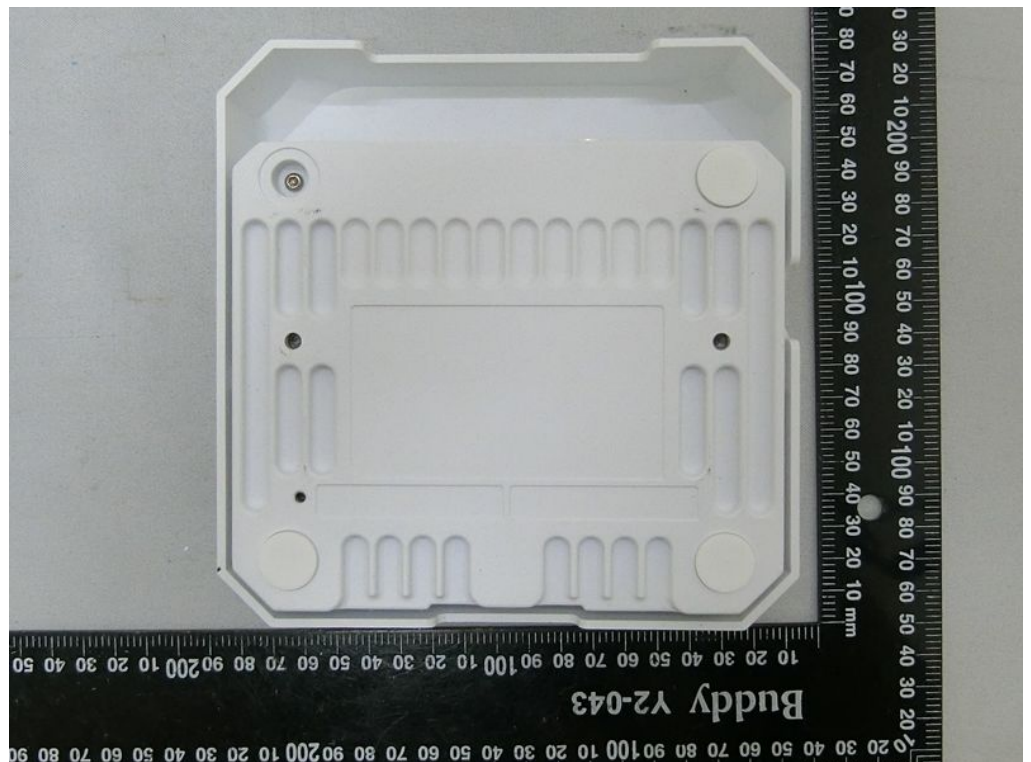

Brand Name: Allied Telesis Model Name: AT-TQ2402 GEN2,AT-TQm2402 GEN2

Mounting Bracket

Normal Screw  
(For pre-fit the Mounting  
Bracket)

Special Screw