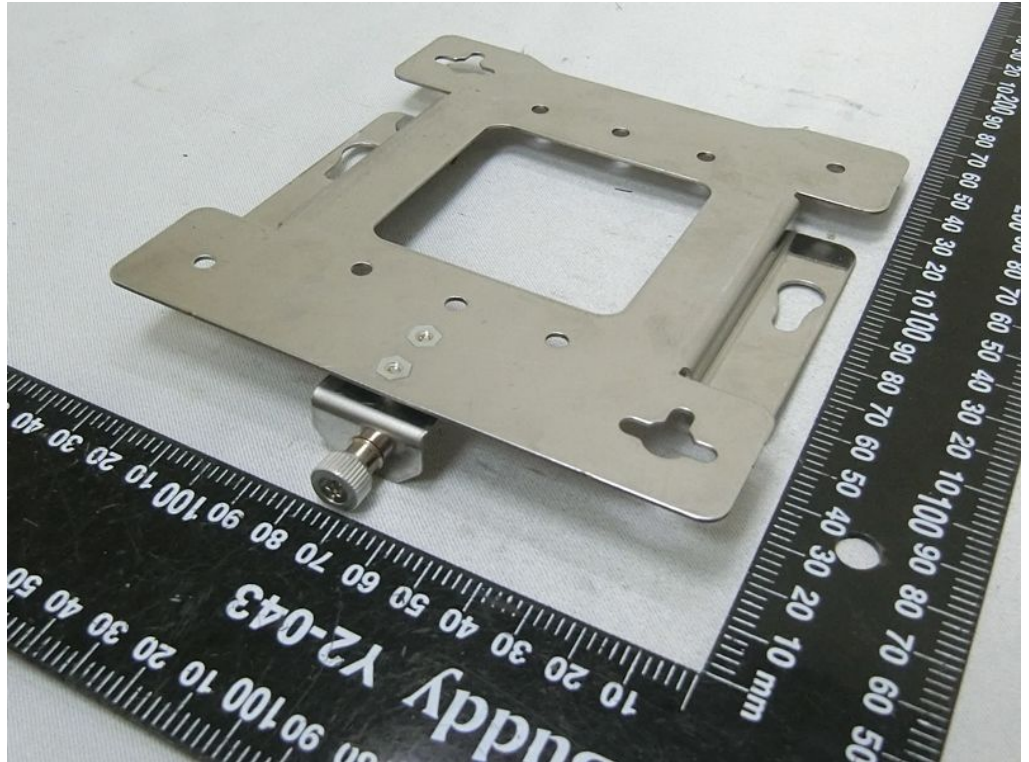

Brand Name: Allied Telesis Model Name: AT-TQ2402 GEN2,AT-TQm2402 GEN2

Mounting Bracket

Normal Screw  
(For pre-fit the Mounting  
Bracket)

Special Screw