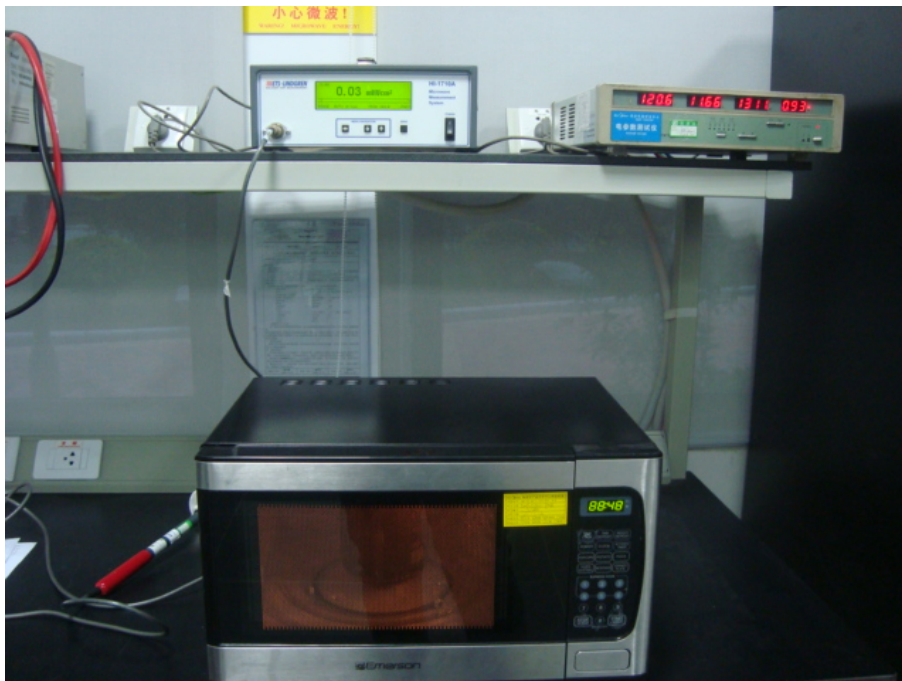

Test Photos

Radiation Hazard Test Set-up:

Input Power Test Set-Up :

RF Output Power Test Set-Up :

Operating Frequency Test Set-up:

Conducted Emission Test Set-up:

Radiated Emission Test Set-up (30~1000MHz):

Radiated Emission Test Set-up (1~25GHz) :