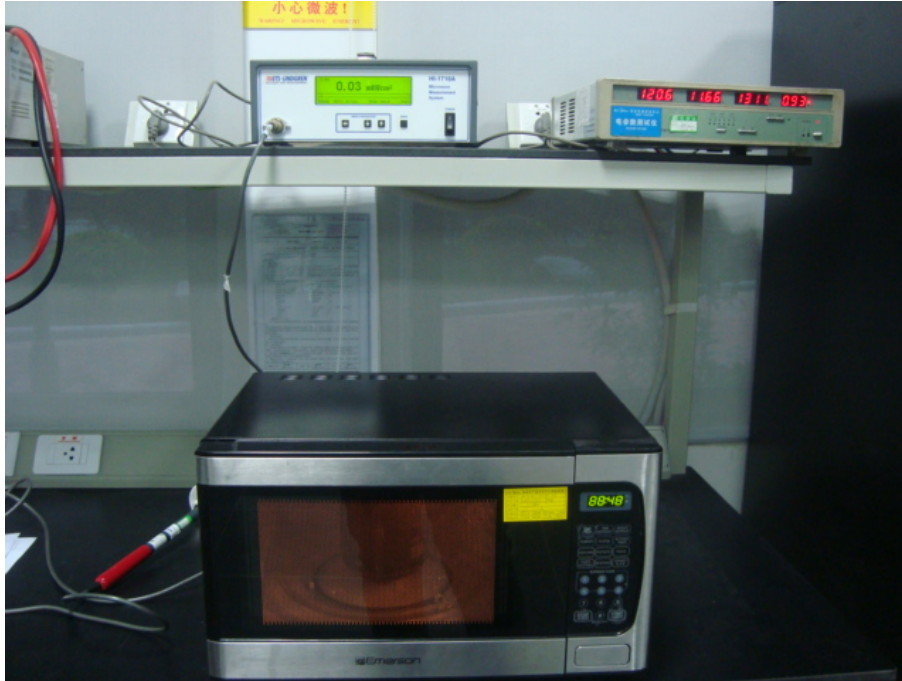

Test Photos

Radiation Hazard Test Set-up:

Input Power Test Set-Up :

RF Output Power Test Set-Up :

Operating Frequency Test Set-up:

Conducted Emission Test Set-up:

Radiated Emission Test Set-up (30~1000MHz):

Radiated Emission Test Set-up (1~25GHz) :