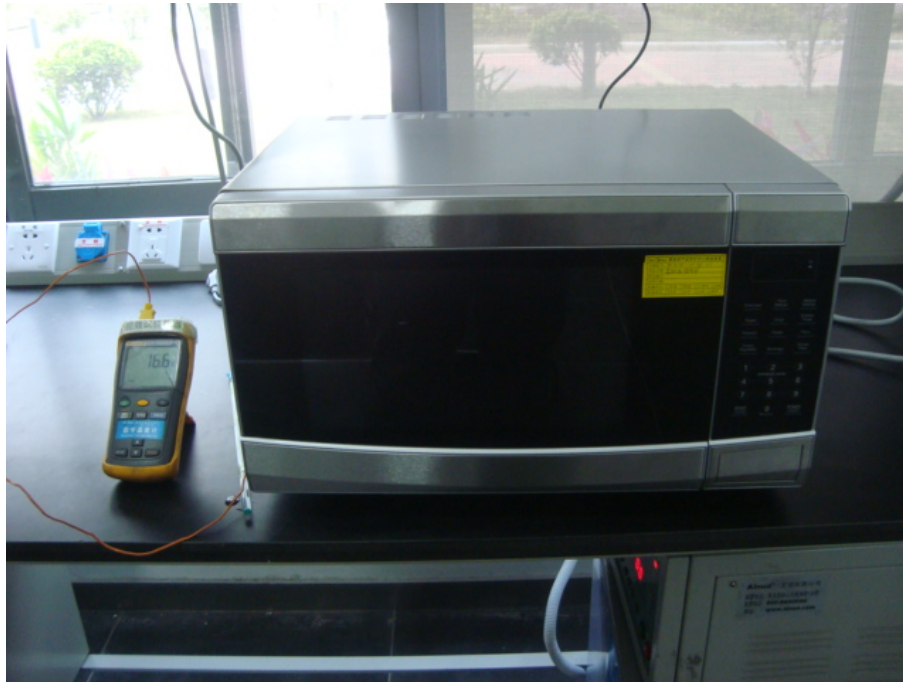

Test Photos

Radiation Hazard Test Set-up:

Input Power Test Set-Up :

RF Output Power Test Set-Up :

Operating Frequency Test Set-up:

Conducted Emission Test Set-up:

Radiated Emission Test Set-up (30~1000MHz):

Radiated Emission Test Set-up (1~25GHz) :