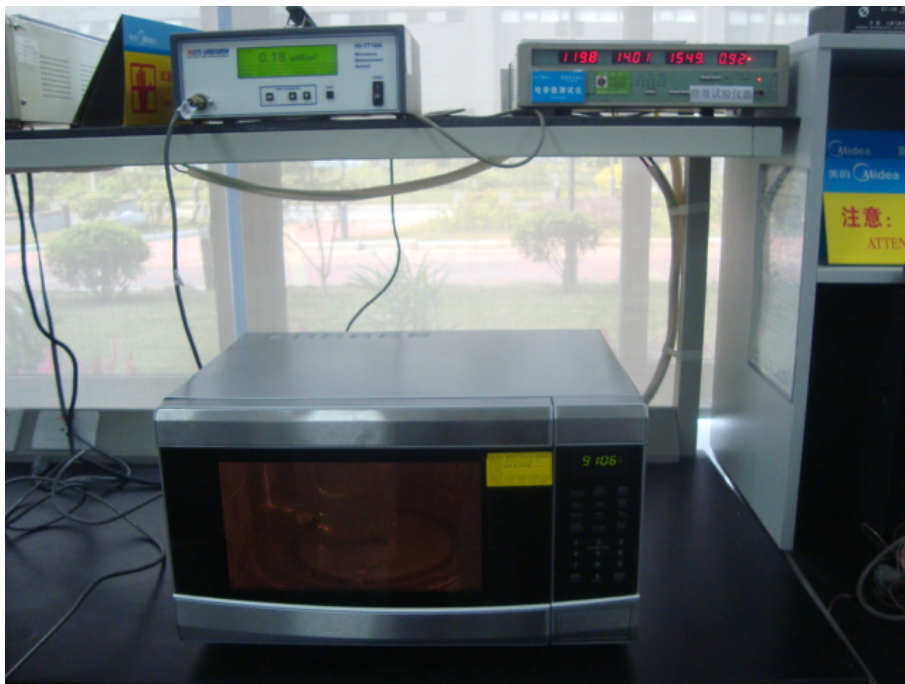

Test Photos

Radiation Hazard Test Set-up:

Input Power Test Set-Up :

RF Output Power Test Set-Up :

Operating Frequency Test Set-up:

Conducted Emission Test Set-up:

Radiated Emission Test Set-up (30~1000MHz):

Radiated Emission Test Set-up (1~25GHz) :