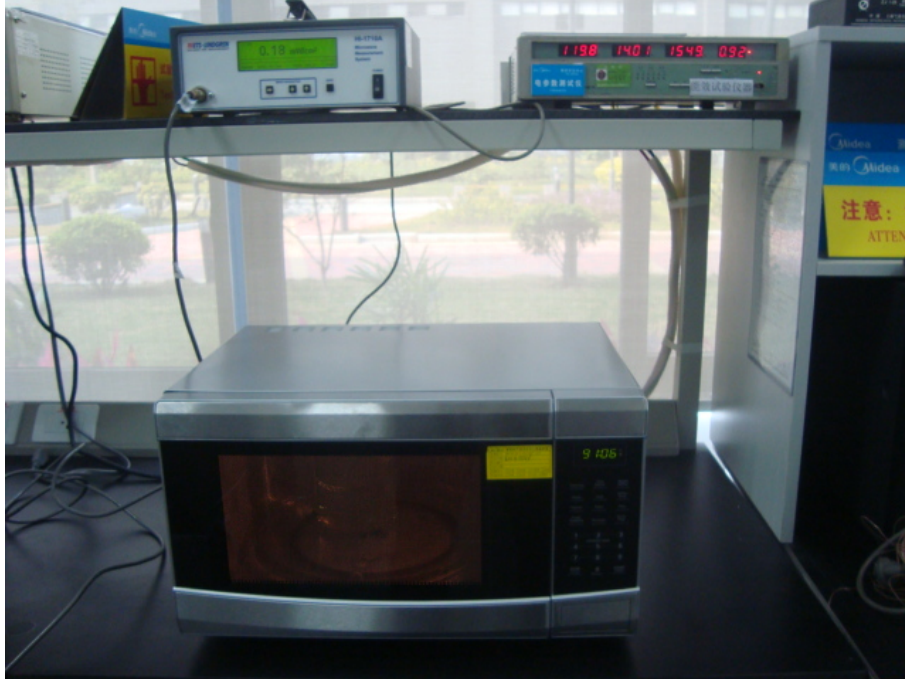

Test Photos

Radiation Hazard Test Set-up:

Input Power Test Set-Up :

RF Output Power Test Set-Up :

Operating Frequency Test Set-up:

Conducted Emission Test Set-up:

Radiated Emission Test Set-up (30~1000MHz):

Radiated Emission Test Set-up (1~25GHz) :