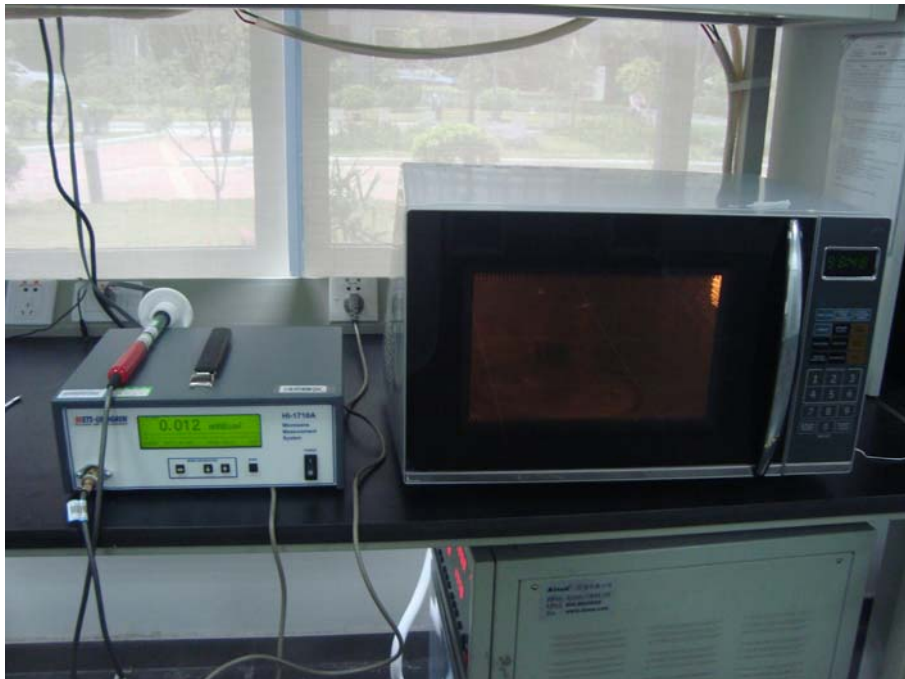

Test Set-up Photos

Conducted Emission Test Set-up:

Radiated Emission Test Set-up (30~1000MHz):

Radiated Emission Test Set-up (1~25GHz):

Radiation Hazard Test Set-up:

Input Power Test Set-Up :

RF Output Power Test Set-Up :