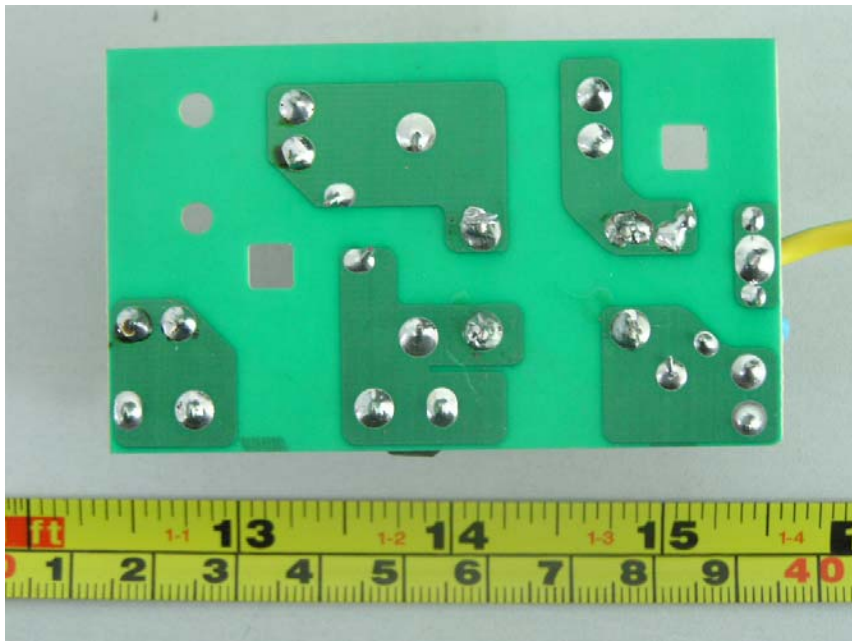

Internal Photos

EUT – Inside View

EUT – Control Panel View

EUT – Control PCB Top View

EUT – Control PCB Bottom View

EUT – EMI Filter Cap Top View

EUT – EMI Filter Cap Bottom View

EUT- Filter Cap View

EUT- High Frequency Cap view

EUT- Magnetism Signal Generator View

EUT- Magnetism Signal Generator Front View

EUT- Magnetism Signal Generator Label View

EUT- Transformer View

EUT- Transformer Label View