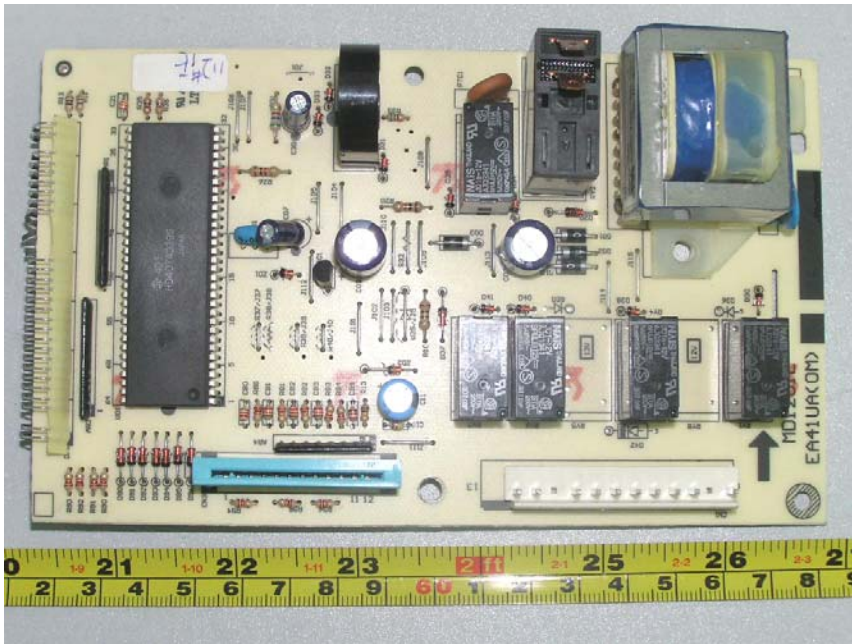

Internal Photos

EUT – Inside View

EUT – Control Panel View

EUT – Control PCB Top View

EUT – Control PCB Bottom View

EUT – EMI Filter Cap Top View

EUT – EMI Filter Cap Bottom View

EUT- Filter Cap View

EUT- High Frequency Cap view

EUT- Magnetism Signal Generator View

EUT- Magnetism Signal Generator Front View

EUT- Magnetism Signal Generator Label View

EUT- Transformer View

EUT- Transformer Label View