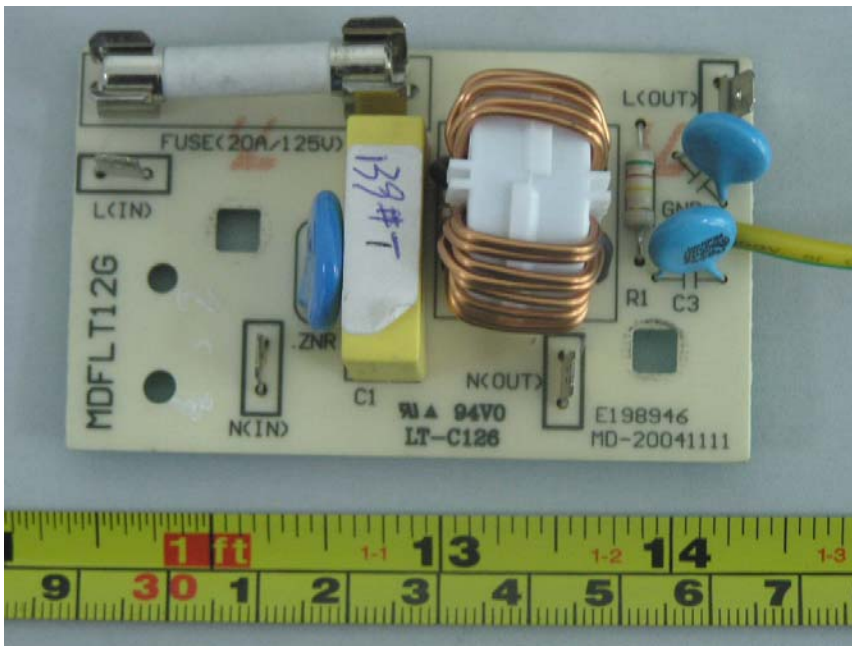

Internal Photos

EUT – Inside View

EUT – Control Panel View

EUT – Control PCB Top View

EUT – Control PCB Bottom View

EUT – EMI Filter Cap Top View

EUT – EMI Filter Cap Bottom View

EUT- Filter Cap View

EUT- High Frequency Cap view

EUT- Magnetism Signal Generator View

EUT- Magnetism Signal Generator Front View

EUT- Magnetism Signal Generator Label View

EUT- Transformer View

EUT- Transformer Label View