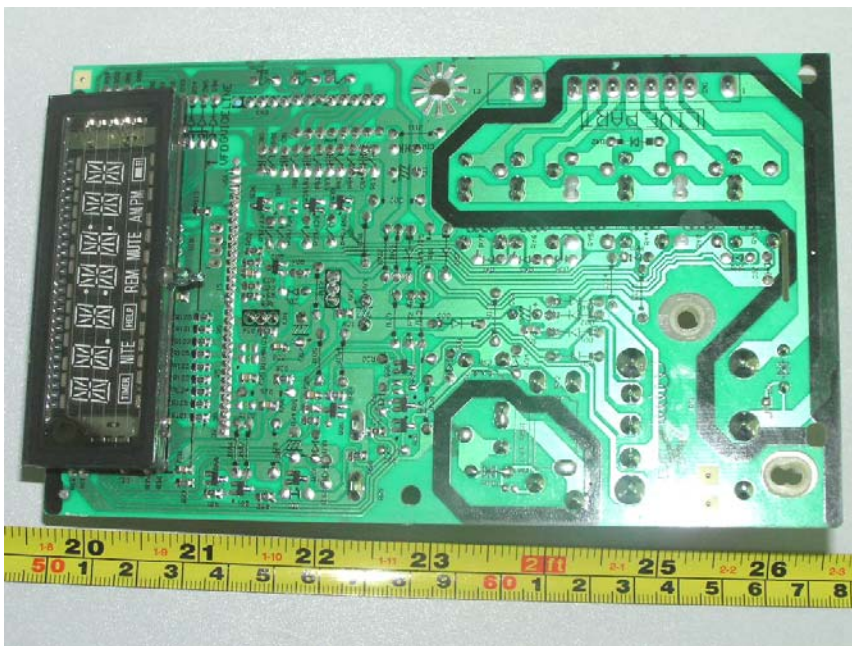

Internal Photos

EUT – Inside View

EUT – Control Panel View

EUT – Control PCB Top View

EUT – Control PCB Bottom View

EUT – EMI Filter Cap Top View

EUT – EMI Filter Cap Bottom View

EUT- Filter Cap View

EUT- High Frequency Cap view

EUT- Magnetism Signal Generator View

EUT- Magnetism Signal Generator Front View

EUT- Magnetism Signal Generator Label View

EUT- Transformer View

EUT- Transformer Label View