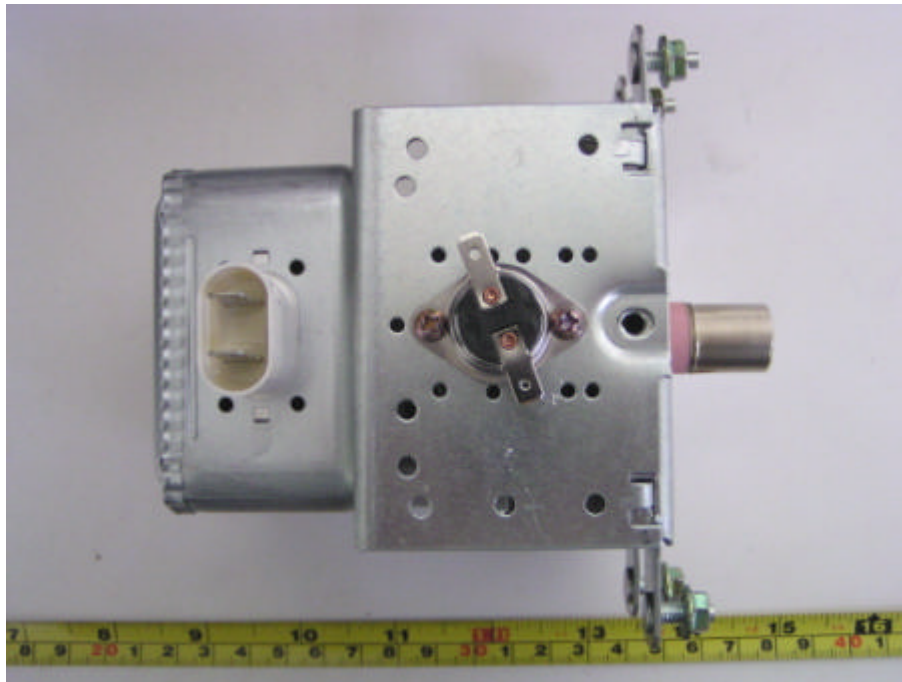

Internal Photos

EUT – Inside View

EUT – Control Panel View

EUT – Control PCB Top View

EUT – Control PCB Bottom View

EUT – EMI Filter Cap Top View

EUT – EMI Filter Cap Bottom View

EUT- Filter Cap View

EUT- High Frequency Cap view

EUT- Magnetism Signal Generator View

EUT- Magnetism Signal Generator Front View

EUT- Magnetism Signal Generator Label View

EUT- Transformer View

EUT- Transformer Label View