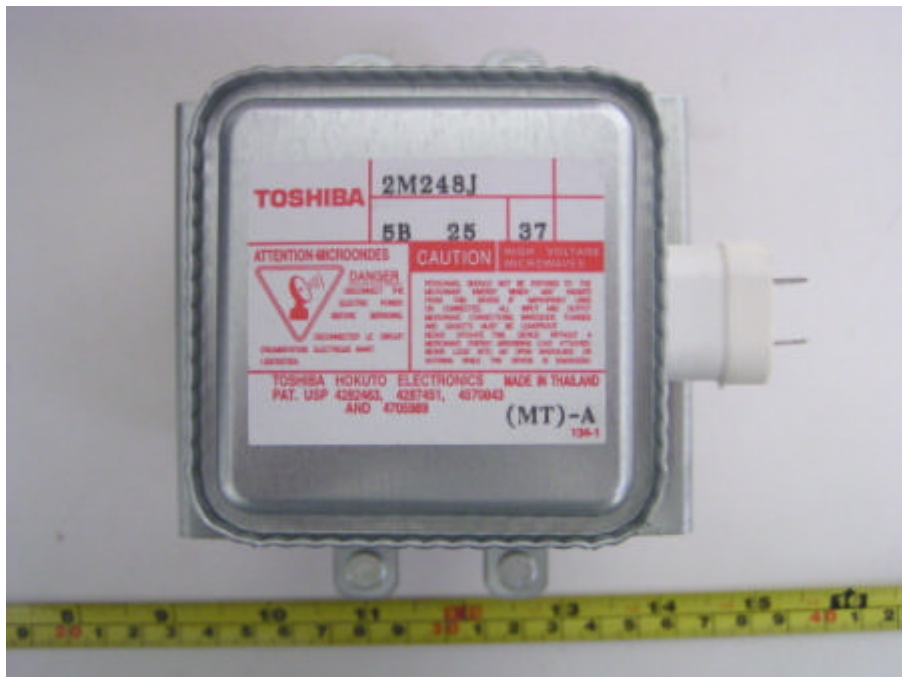

Internal Photos

EUT – Inside View

EUT – Control Panel View

EUT – Control PCB Top View

EUT – Control PCB Bottom View

EUT – EMI Filter Cap Top View

EUT – EMI Filter Cap Bottom View

EUT- Filter Cap View

EUT- High Frequency Cap view

EUT- Magnetism Signal Generator View

EUT- Magnetism Signal Generator Front View

EUT- Magnetism Signal Generator Label View

EUT- Transformer View

EUT- Transformer Label View