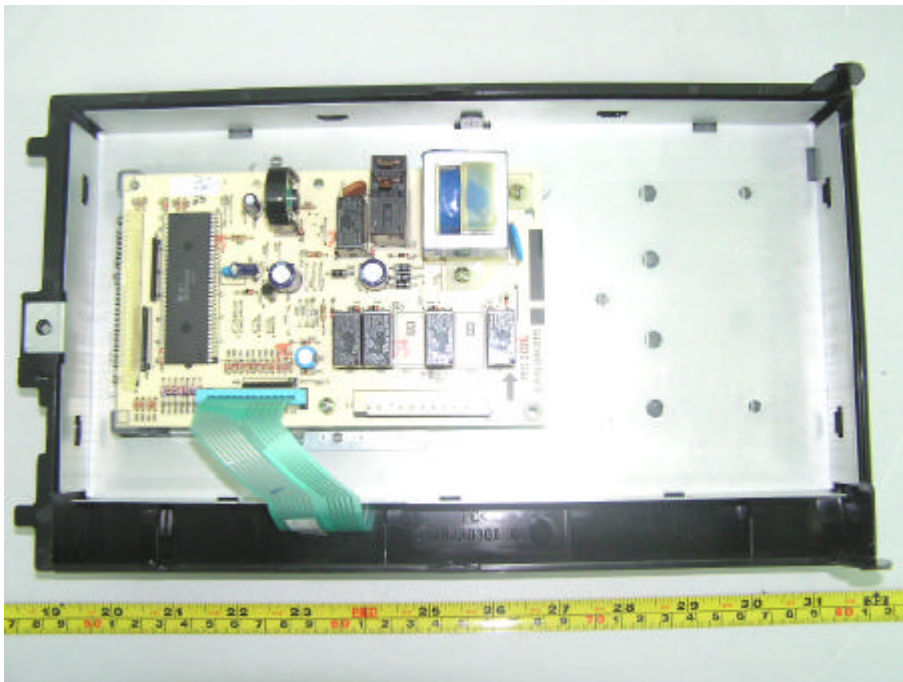

Internal Photos

EUT – Inside View

EUT – Control Panel View

EUT – Control PCB Top View

EUT – Control PCB Bottom View

EUT – EMI Filter Cap Top View

EUT – EMI Filter Cap Bottom View

EUT- Filter Cap View

EUT- High Frequency Cap view

EUT- Magnetism Signal Generator View

EUT- Magnetism Signal Generator Front View

EUT- Magnetism Signal Generator Label View

EUT- Transformer View

EUT- Transformer Label View