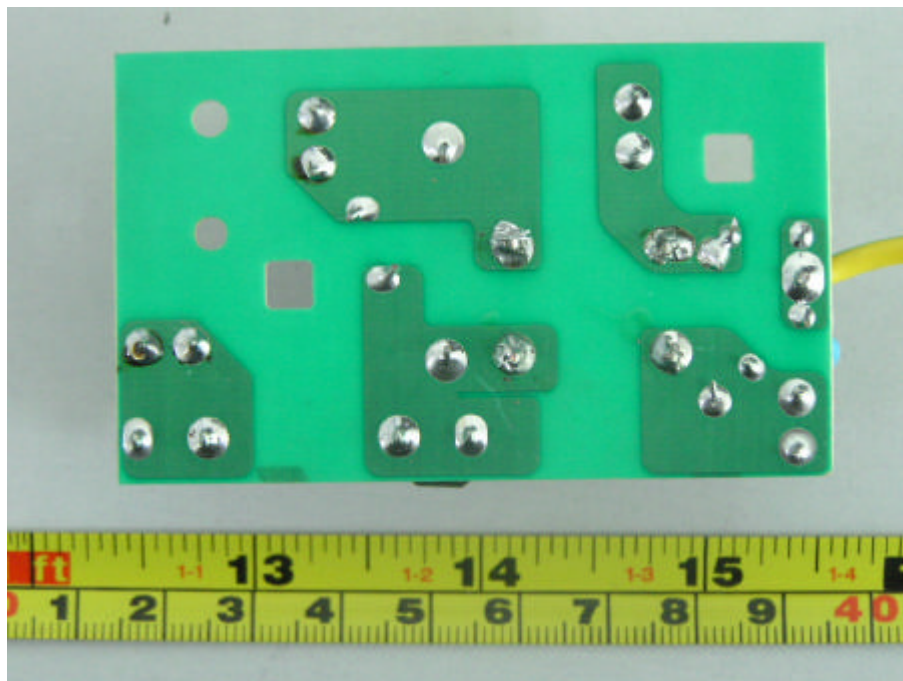

Internal Photos

EUT – Inside View

EUT – Control Panel View

EUT – Control PCB Top View

EUT – Control PCB Bottom View

EUT – EMI Filter Cap Top View

EUT – EMI Filter Cap Bottom View

EUT- Filter Cap View

EUT- High Frequency Cap view

EUT- Magnetism Signal Generator View

EUT- Magnetism Signal Generator Front View

EUT- Magnetism Signal Generator Label View

EUT- Transformer View

EUT- Transformer Label View