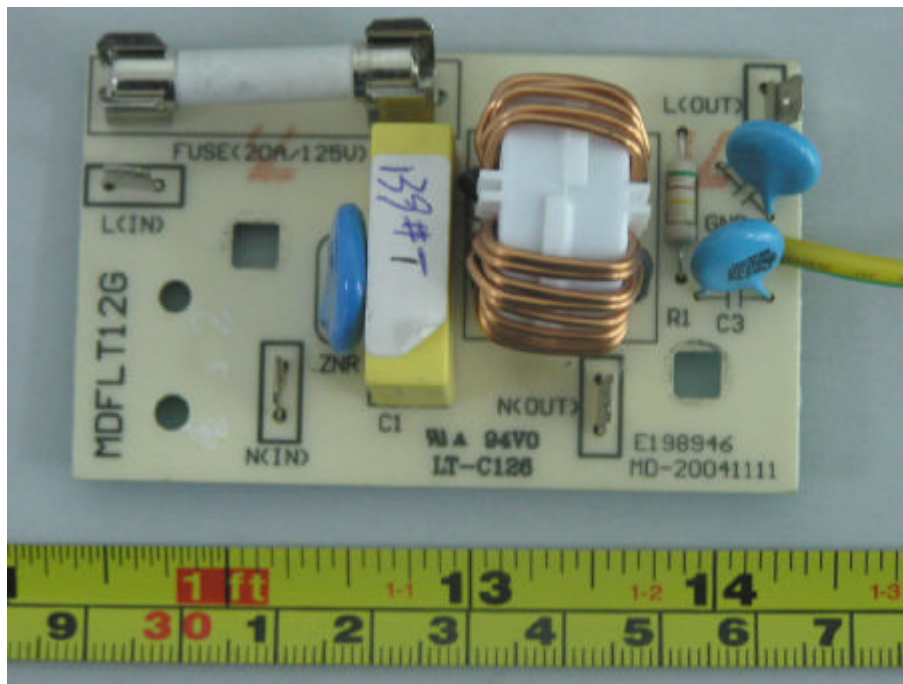

Internal Photos

EUT – Inside View

EUT – Control Panel View

EUT – Control PCB Top View

EUT – Control PCB Bottom View

EUT – EMI Filter Cap Top View

EUT – EMI Filter Cap Bottom View

EUT- Filter Cap View

EUT- High Frequency Cap view

EUT- Magnetism Signal Generator View

EUT- Magnetism Signal Generator Front View

EUT- Magnetism Signal Generator Label View

EUT- Transformer View

EUT- Transformer Label View