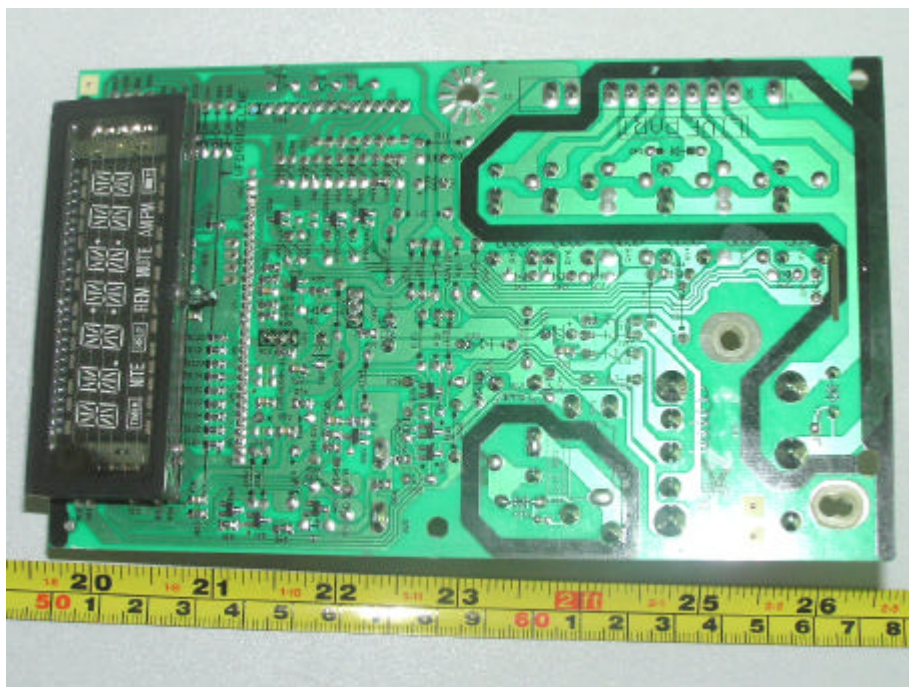

Internal Photos

EUT – Inside View

EUT – Control Panel View

EUT – Control PCB Top View

EUT – Control PCB Bottom View

EUT – EMI Filter Cap Top View

EUT – EMI Filter Cap Bottom View

EUT- Filter Cap View

EUT- High Frequency Cap view

EUT- Magnetism Signal Generator View

EUT- Magnetism Signal Generator Front View

EUT- Magnetism Signal Generator Label View

EUT- Transformer View

EUT- Transformer Label View