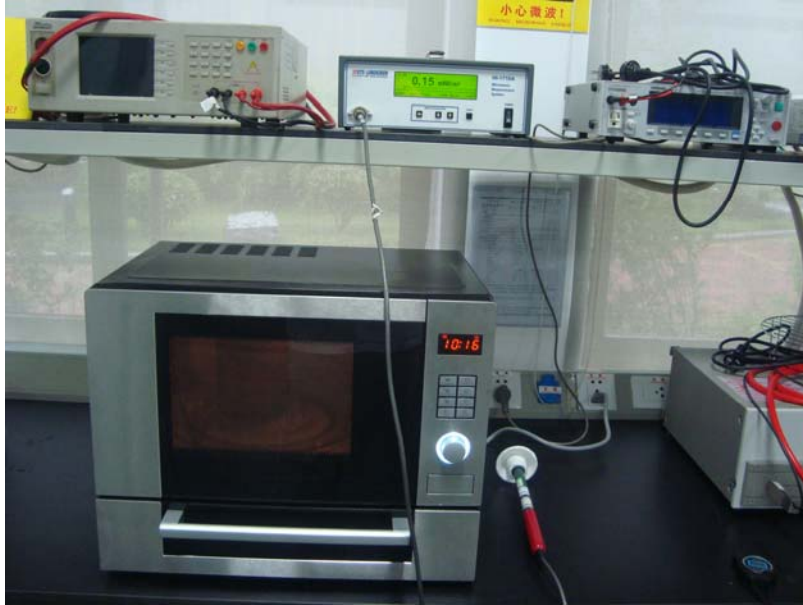

Test photos

Radiation Hazard Test Set-up:

Input Power Test Set-Up :

RF Output Power Test Set-Up :

Operating Frequency Test Set-up:

Conducted Emission Test Set-up:

Radiated Emission Test Set-up (30 -1,000MHz):

Radiated Emission Test Set-up (1-25GHz):