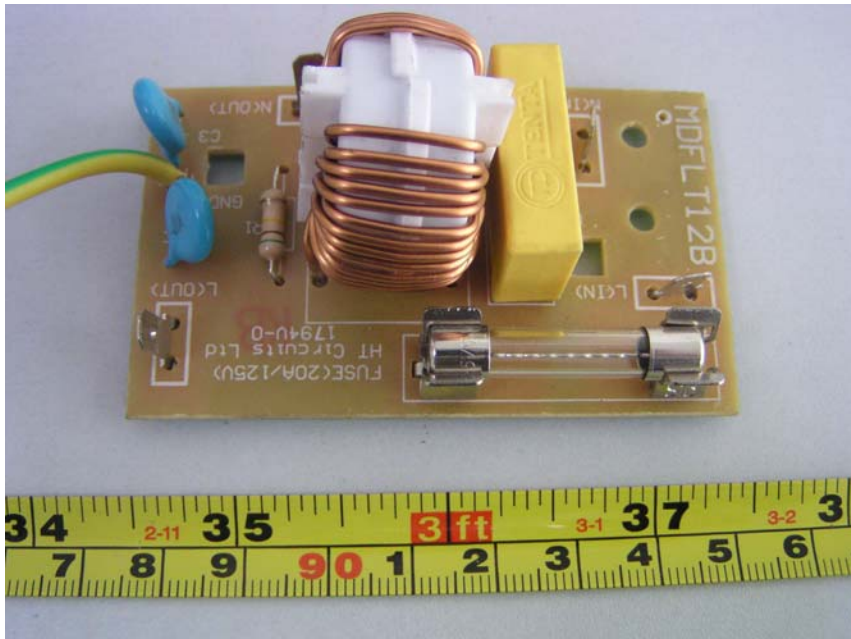

Internal Photos

EUT -HV cap. View (1)

EUT -HV cap. View (2)

**DANGER
HIGH VOLTAGE**

BWL-R

DISCHARGE CAPACITOR BEFORE SERVICING

MD-102AMR-1 OBJ2

120V/60Hz CLASS 220