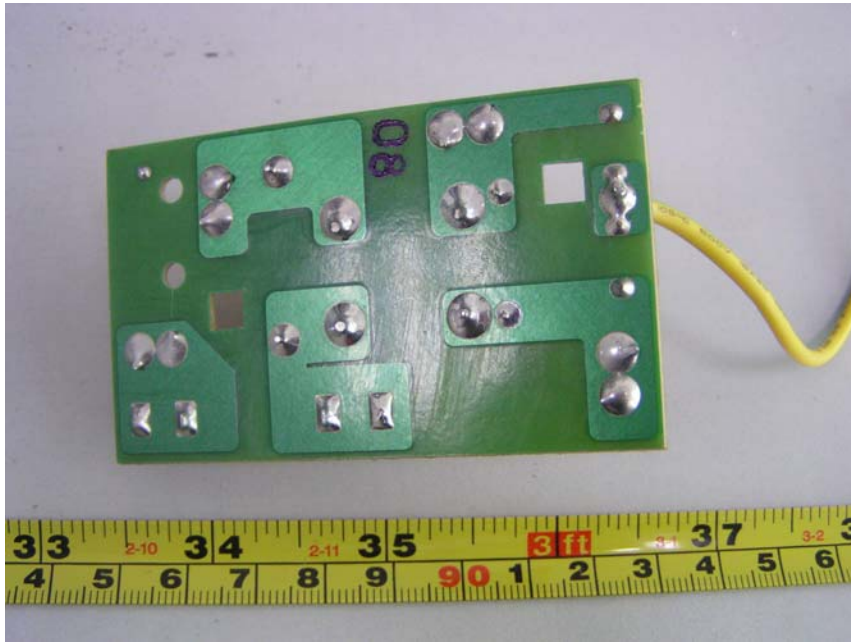

Internal Photos

EUT -HV cap. View (1)

EUT -HV cap. View (2)

**DANGER
HIGH VOLTAGE**

BWL-R

DISCHARGE CAPACITOR BEFORE SERVICING

MD-102AMR-1 OBJ2

120V/60Hz CLASS 220