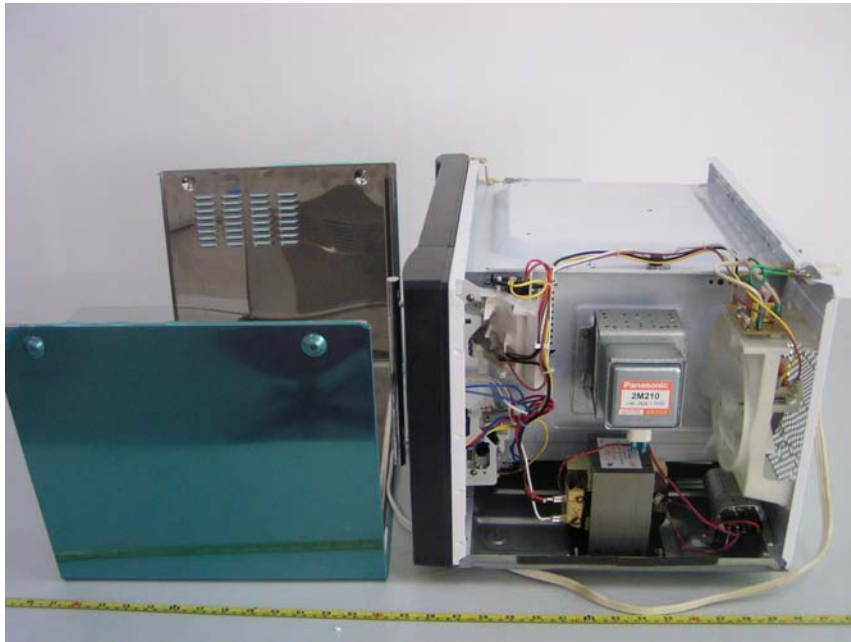

Internal Photos

EUT -HV cap. View (1)

EUT -HV cap. View (2)

**DANGER
HIGH VOLTAGE**

BWL-R

DISCHARGE CAPACITOR BEFORE SERVICING

MD-102AMR-1 OBJ2

120V/60Hz CLASS 220