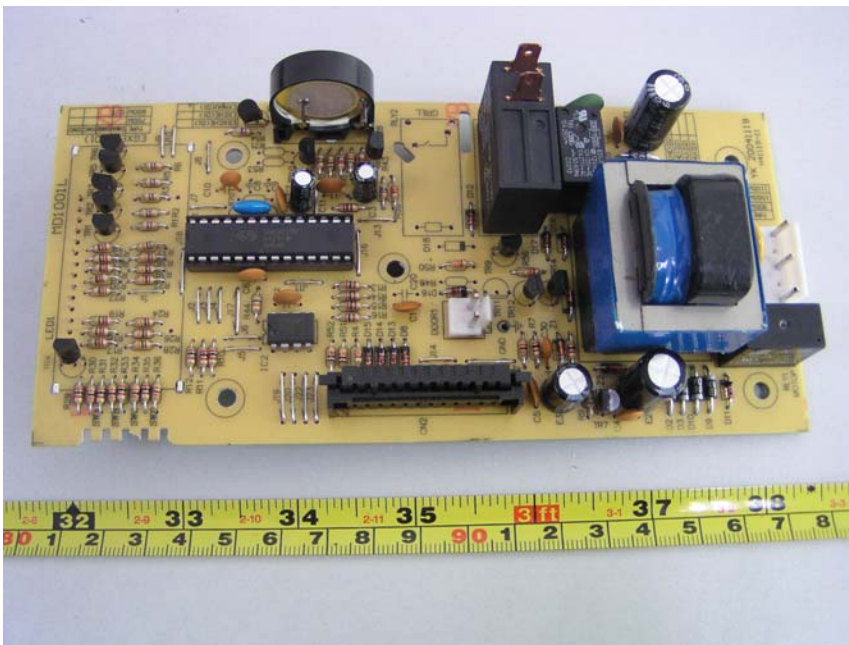

Internal Photos

EUT -HV cap. View (1)

EUT -HV cap. View (2)

**DANGER
HIGH VOLTAGE**

BWL-R

DISCHARGE CAPACITOR BEFORE SERVICING

MD-102AMR-1 OBJ2

120V/60Hz CLASS 220