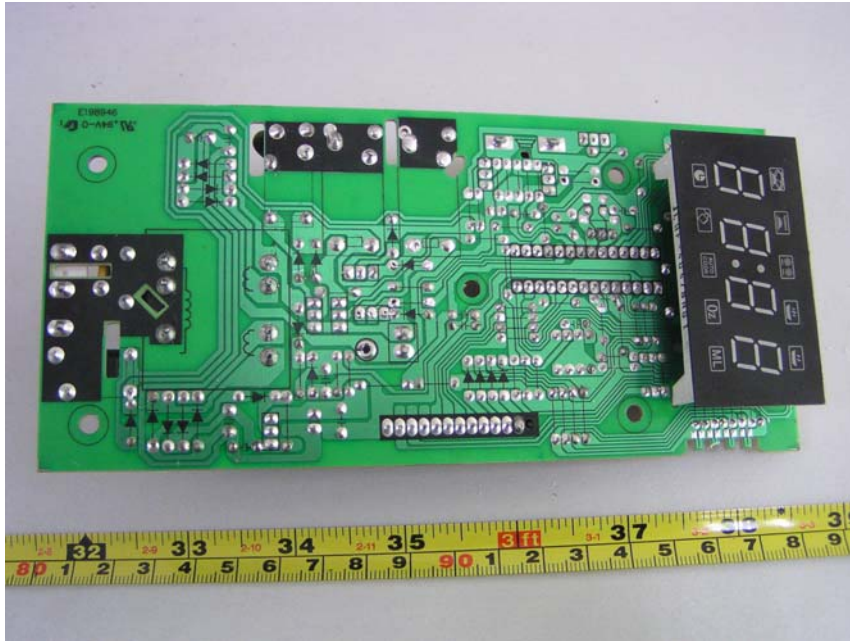

Internal Photos

EUT -HV cap. View (1)

EUT -HV cap. View (2)

**DANGER
HIGH VOLTAGE**

BWL-R

DISCHARGE CAPACITOR BEFORE SERVICING

MD-102AMR-1 OBJ2

120V/60Hz CLASS 220