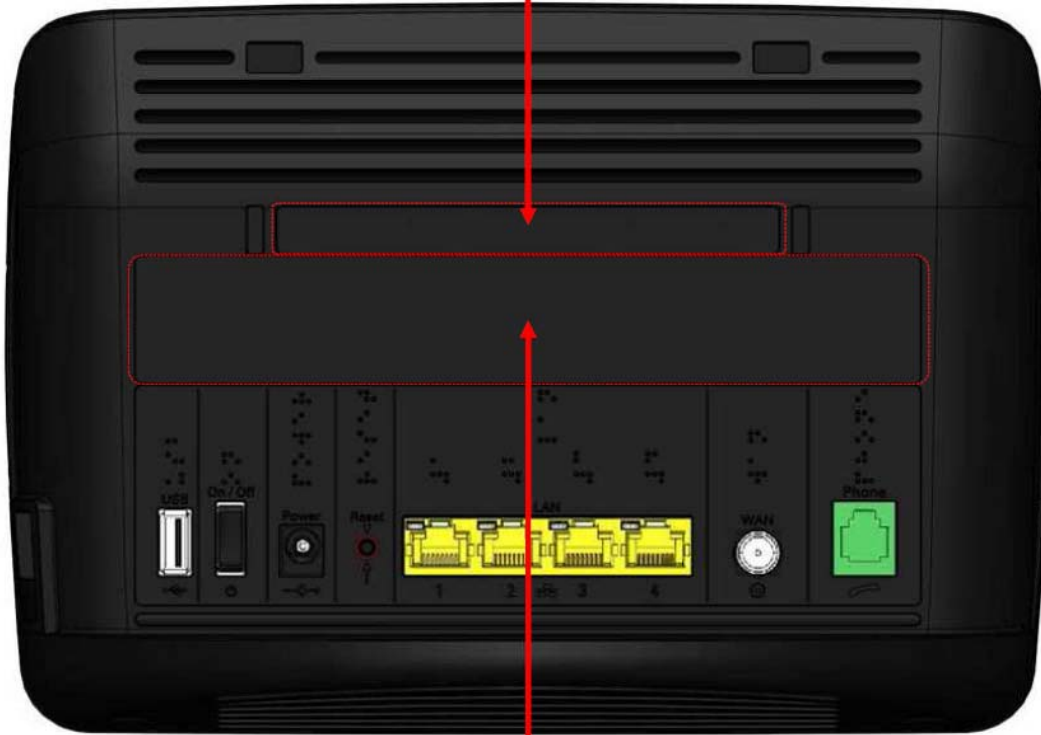

FCC LABEL LOCATION

The label will be permanently affixed at a conspicuous location on the device.

Label 1

Label 2

Readable Direction

Label 1 picture:

Colour		Dimensions
Background	Writings	
White	Black	109.4mm x 9.3mm R1.25mm * 4

(Fig. 1) FCC ID: RSE-TG790